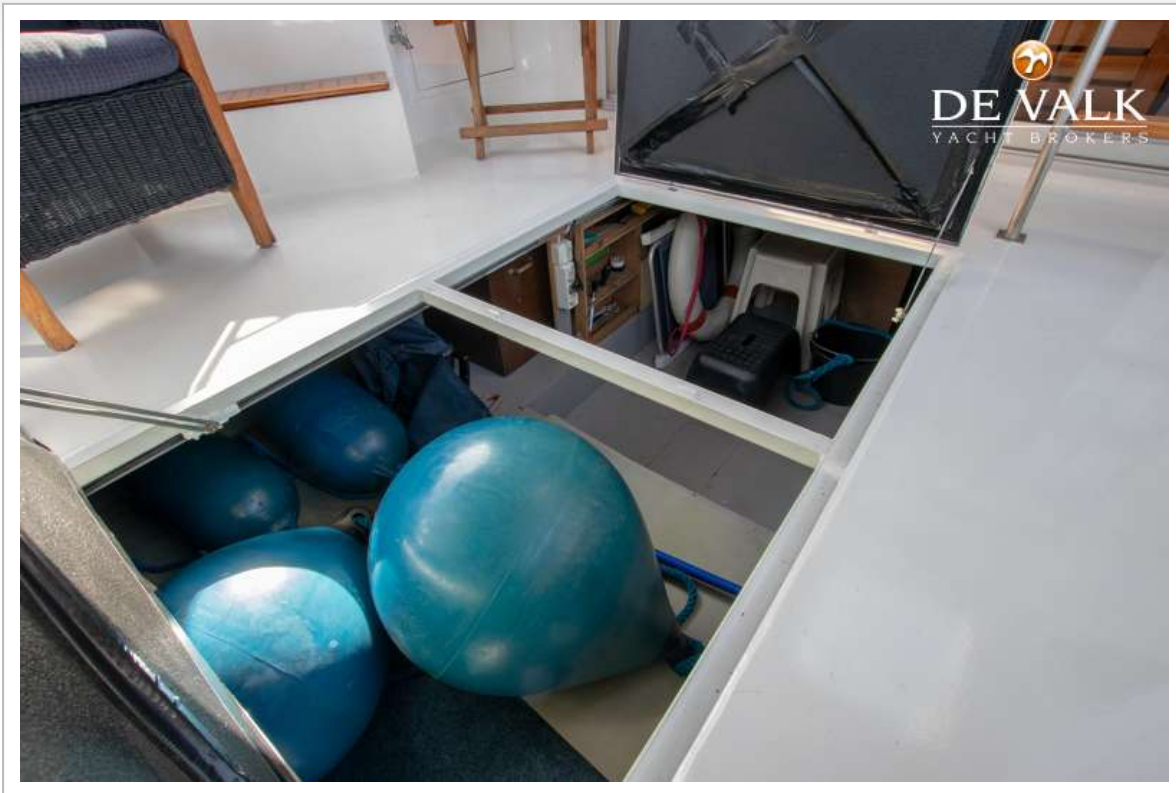

VALK CHALLENGER 42 FLYBRIDGE