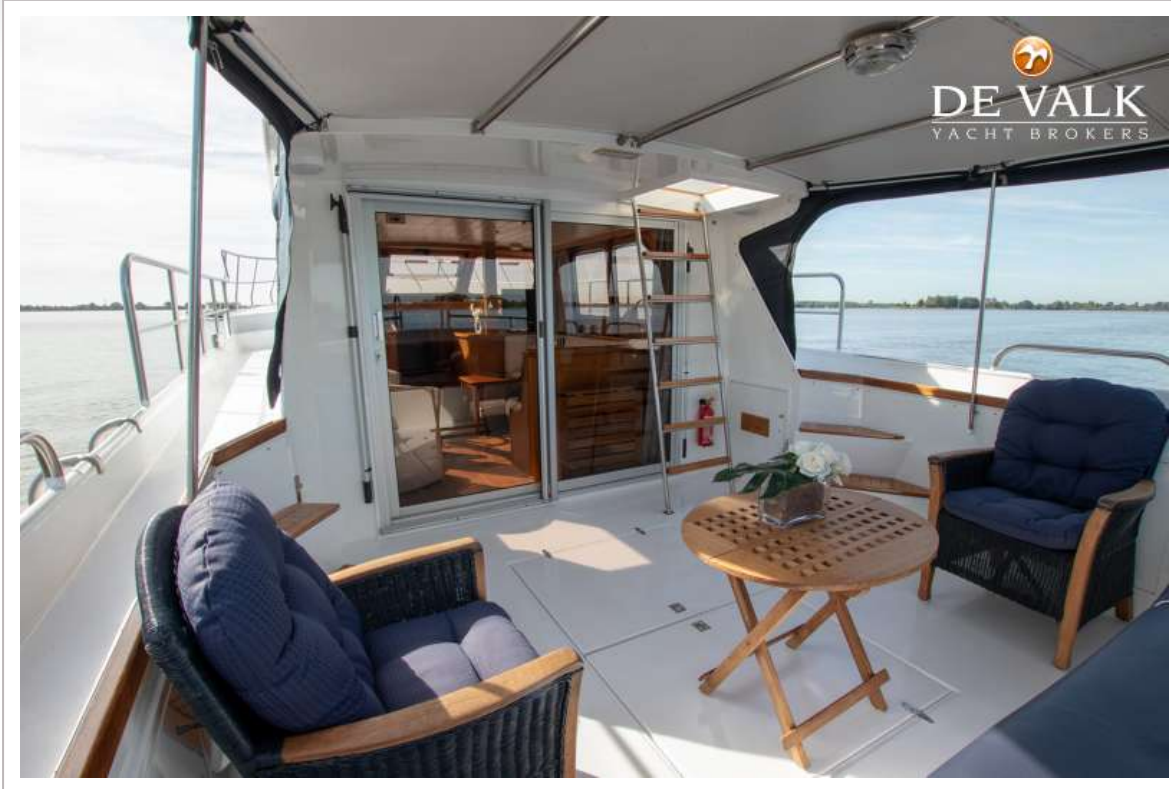

VALK CHALLENGER 42 FLYBRIDGE