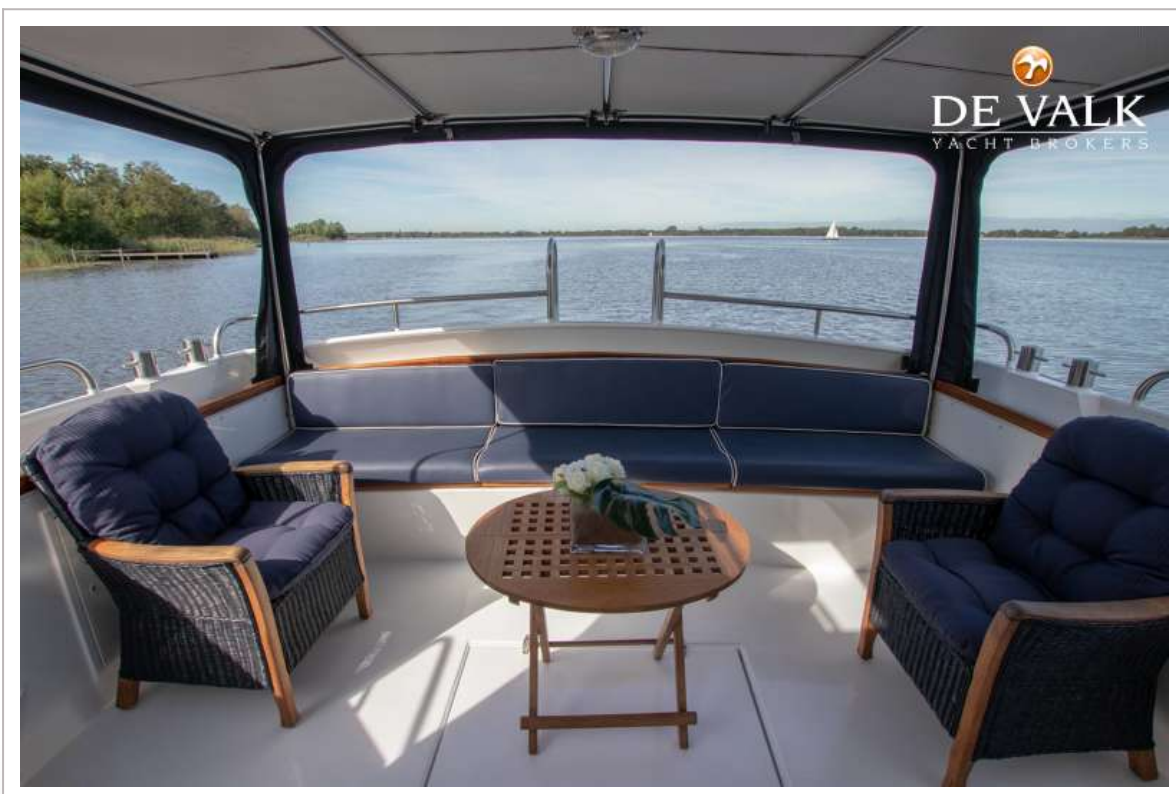

VALK CHALLENGER 42 FLYBRIDGE