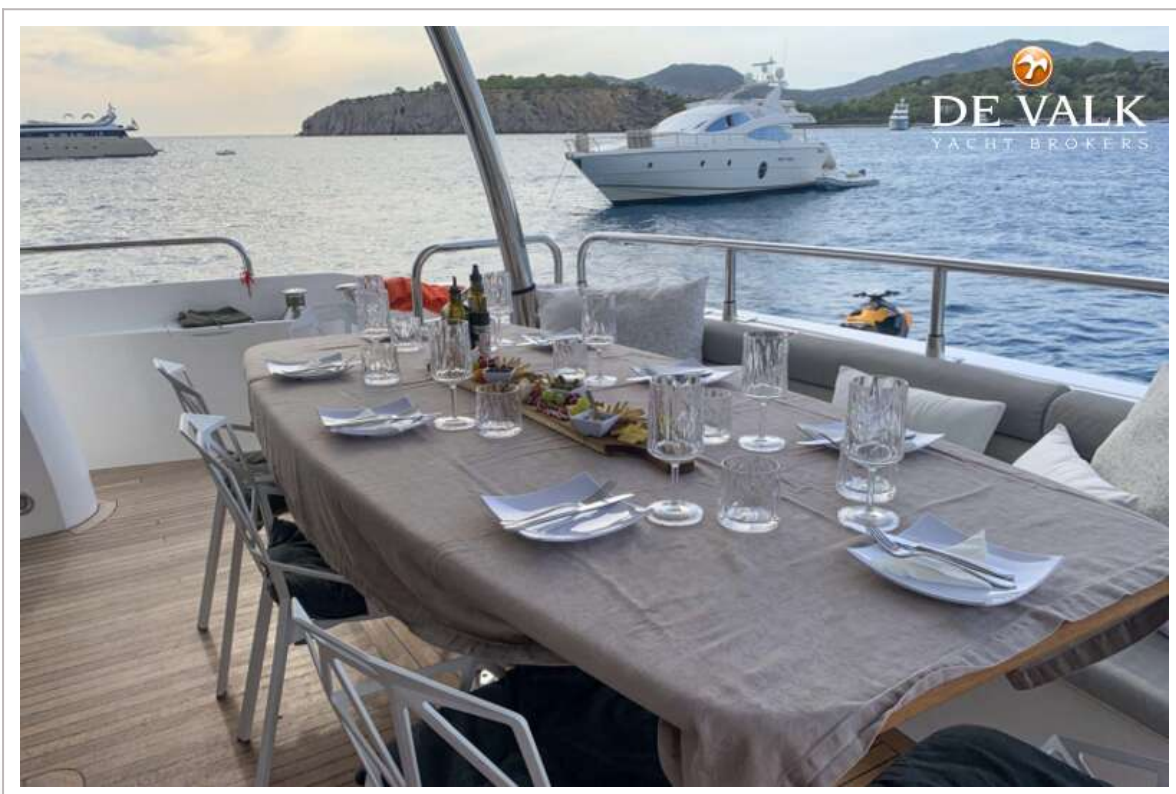

SUNSEEKER 86 YACHT