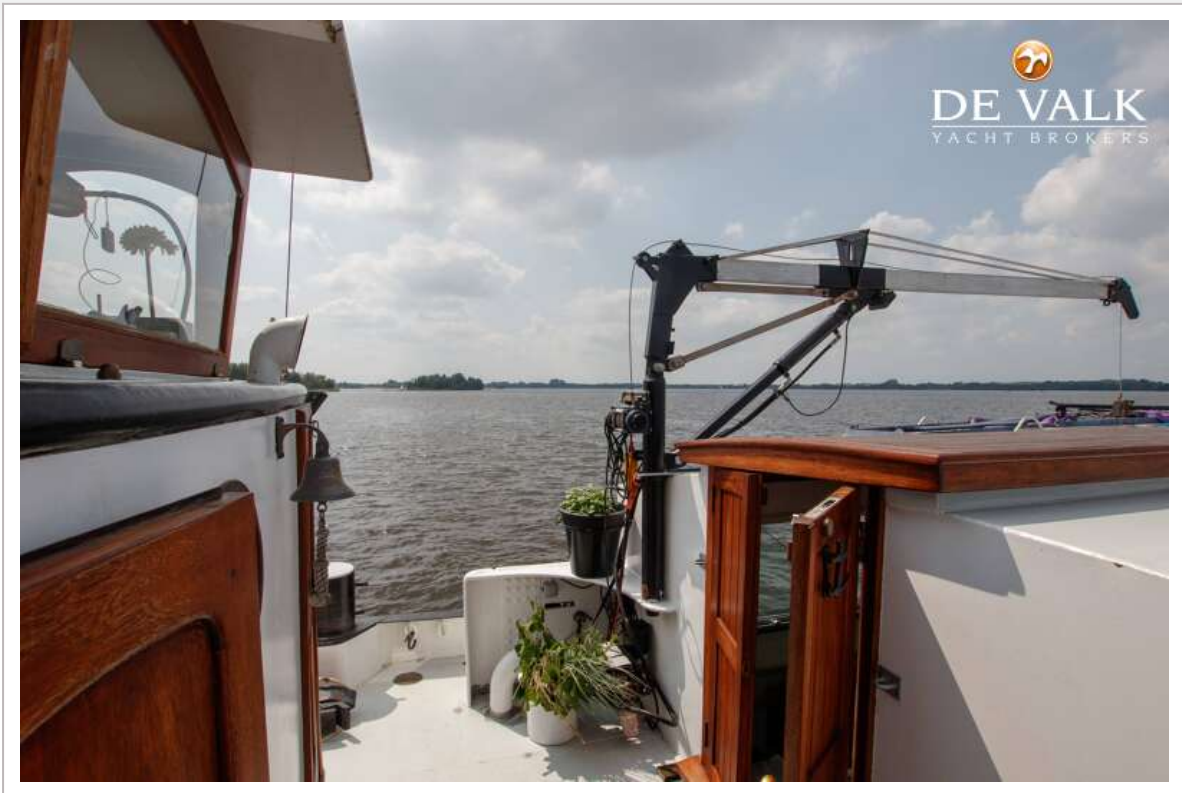

HOUSEBOAT WATERLOFT LUXEMOTOR SPITZ 38M