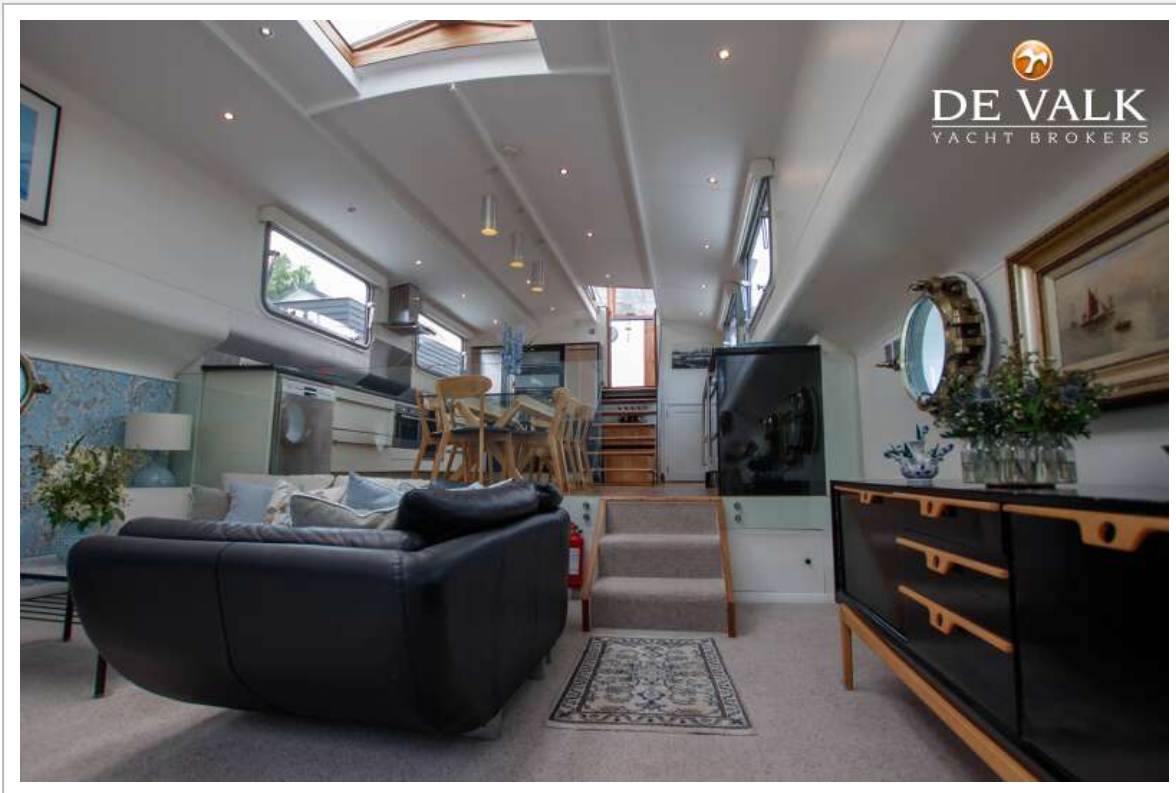

HOUSEBOAT WATERLOFT LUXEMOTOR SPITZ 38M