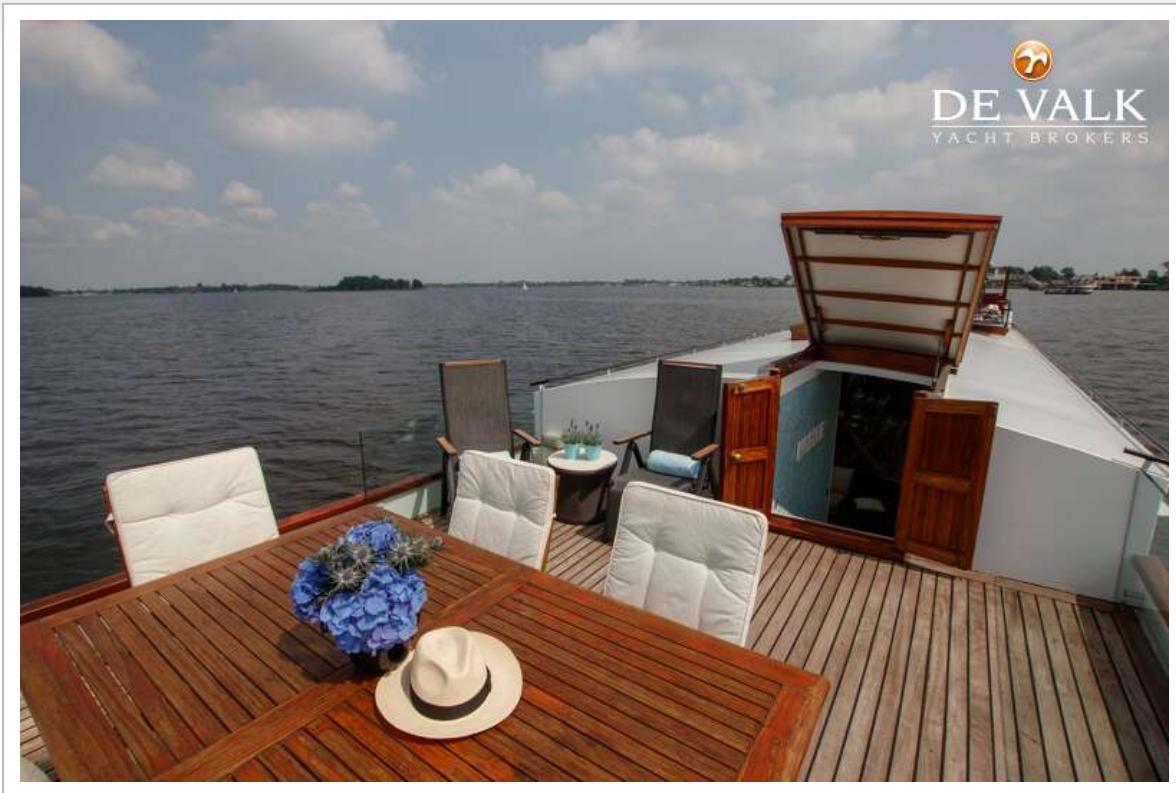

HOUSEBOAT WATERLOFT LUXEMOTOR SPITZ 38M