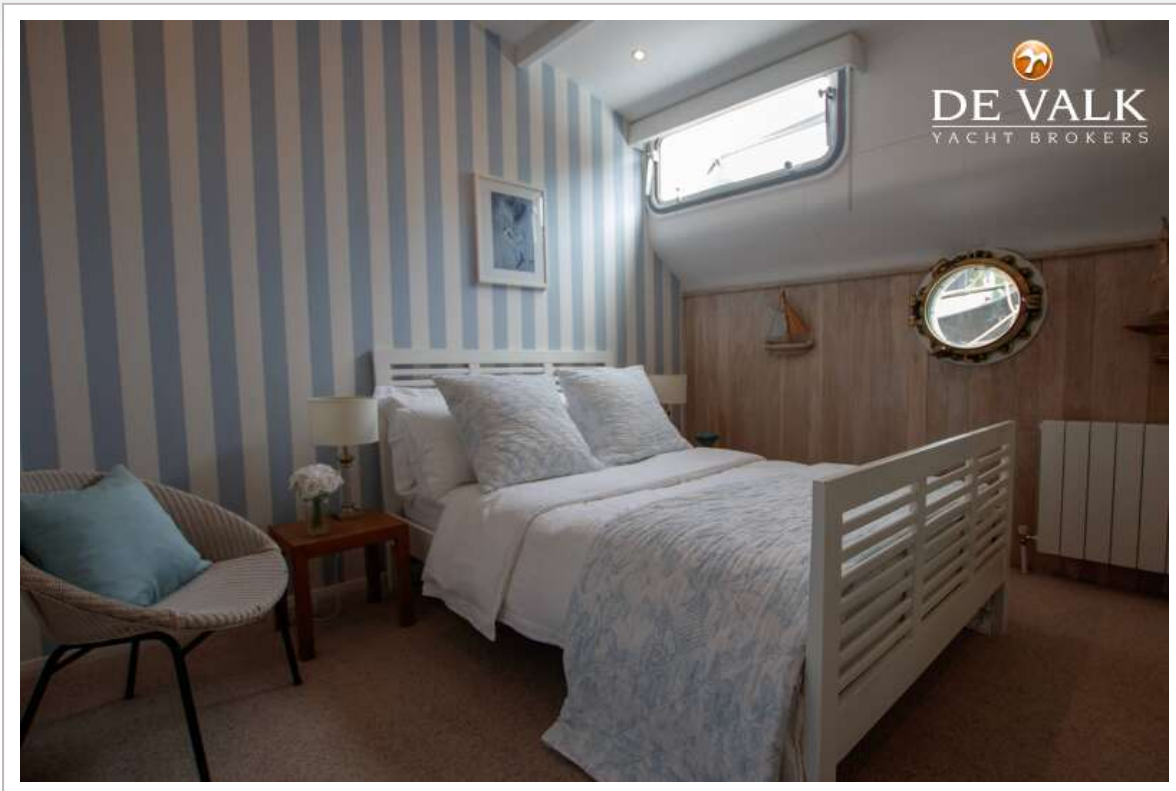

HOUSEBOAT WATERLOFT LUXEMOTOR SPITZ 38M