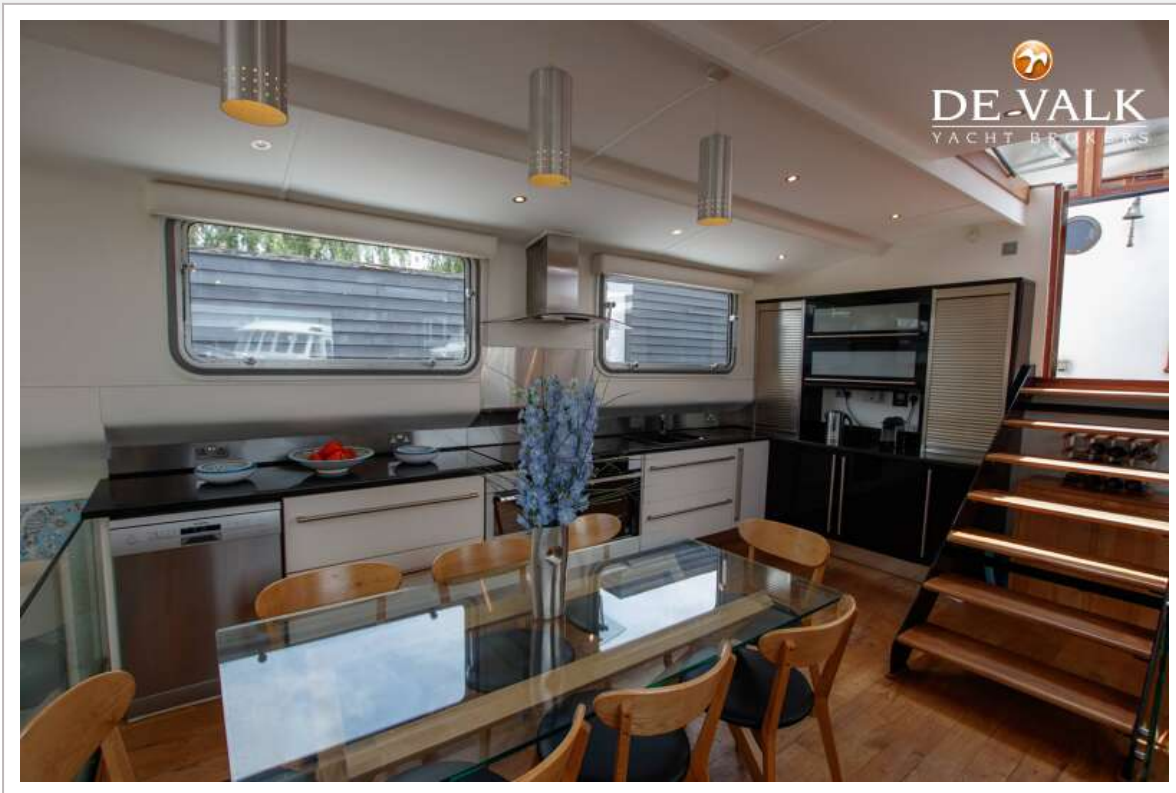

HOUSEBOAT WATERLOFT LUXEMOTOR SPITZ 38M