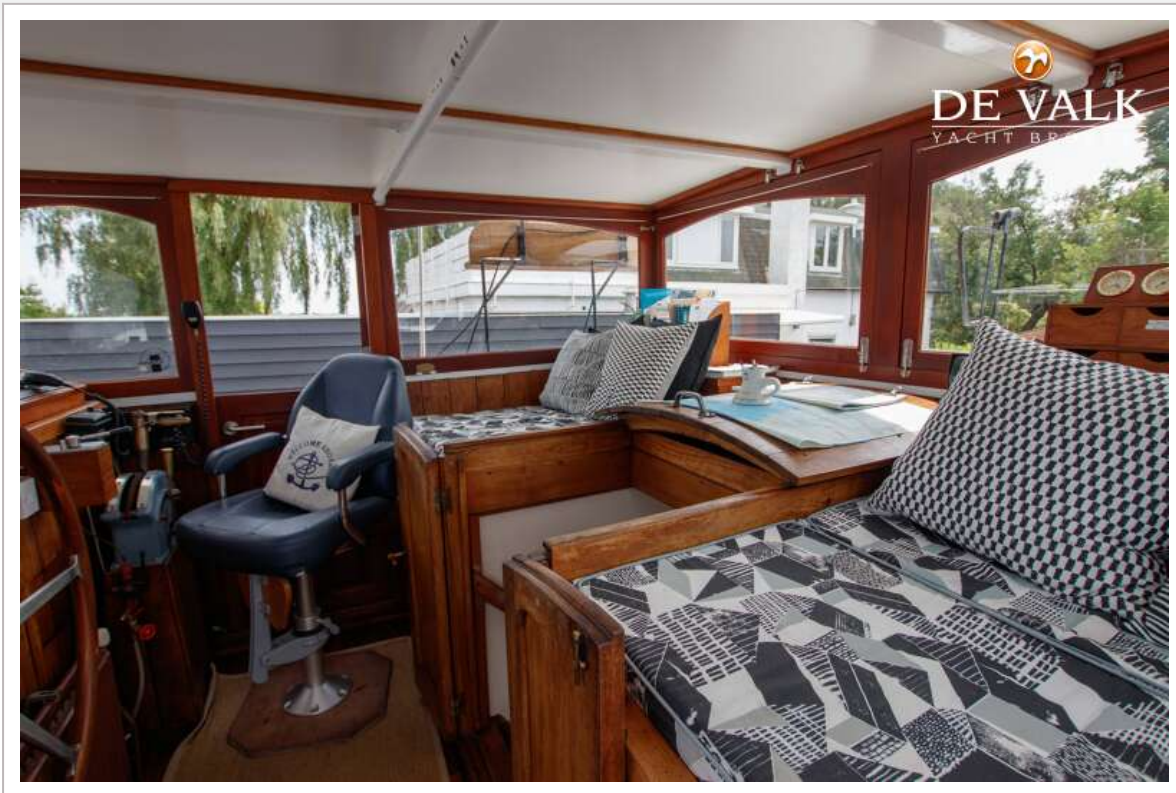

HOUSEBOAT WATERLOFT LUXEMOTOR SPITZ 38M