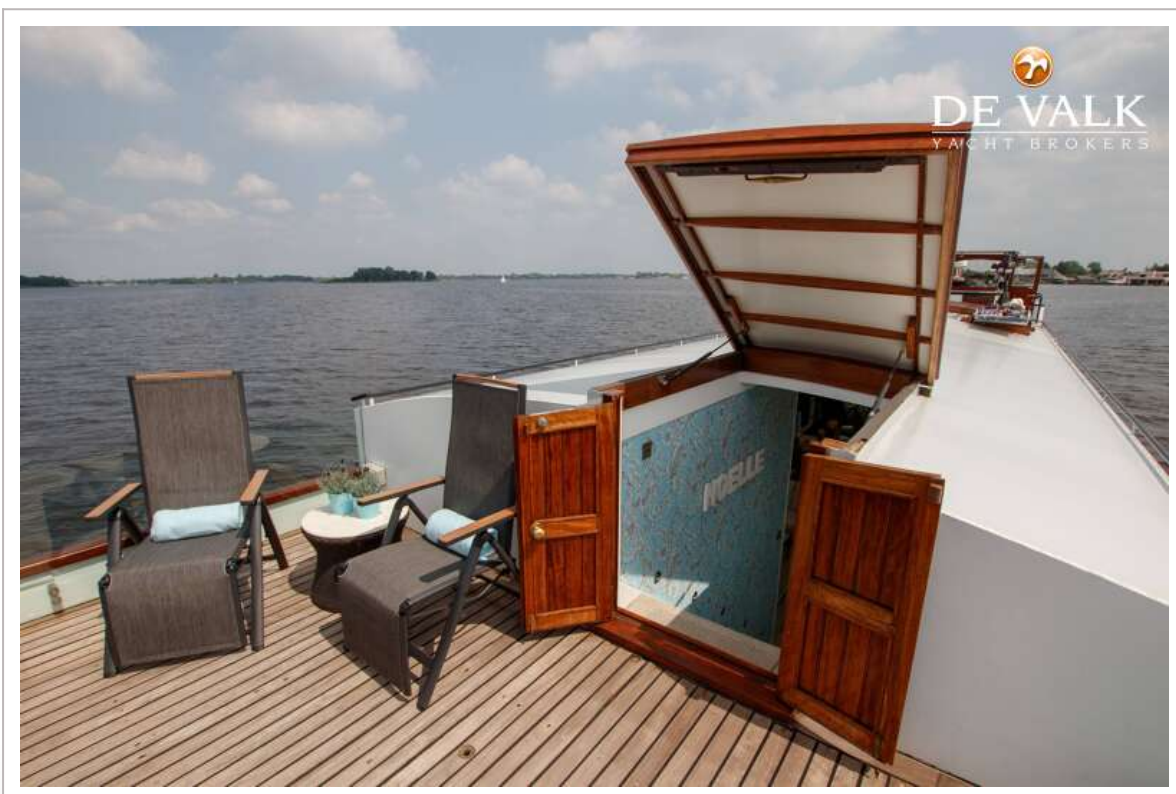

HOUSEBOAT WATERLOFT LUXEMOTOR SPITZ 38M