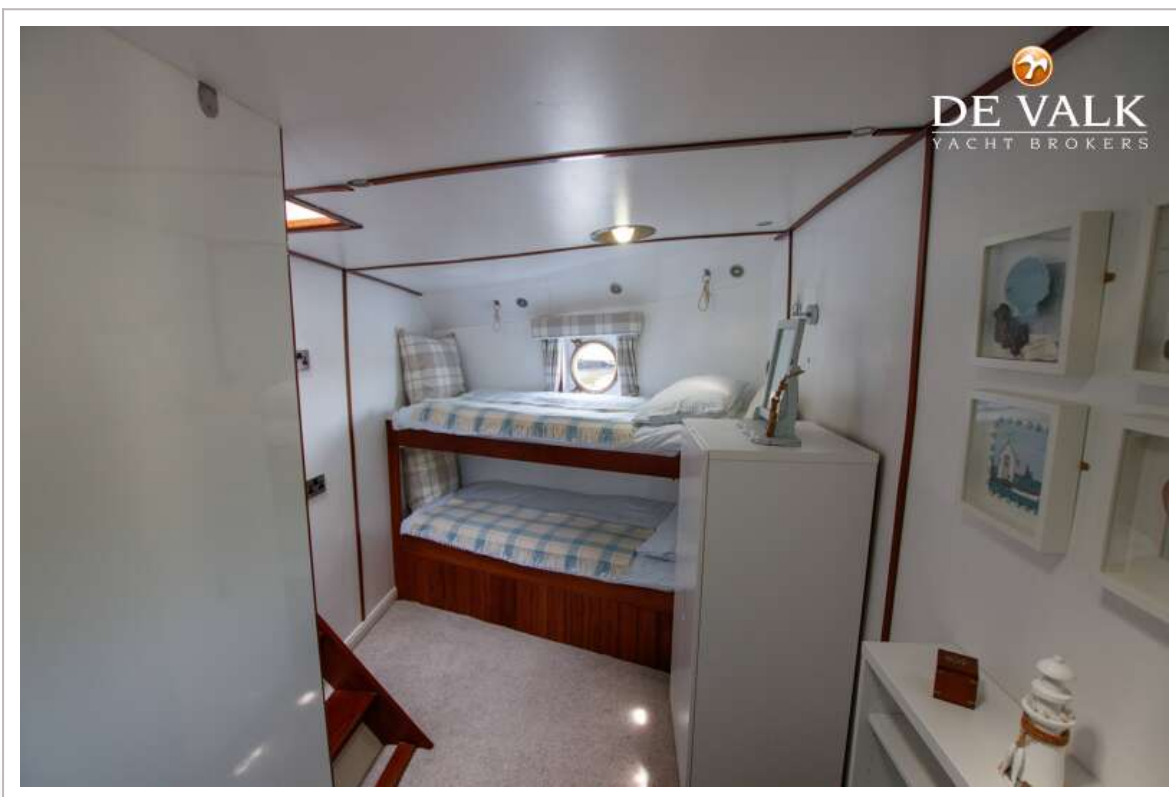

HOUSEBOAT WATERLOFT LUXEMOTOR SPITZ 38M