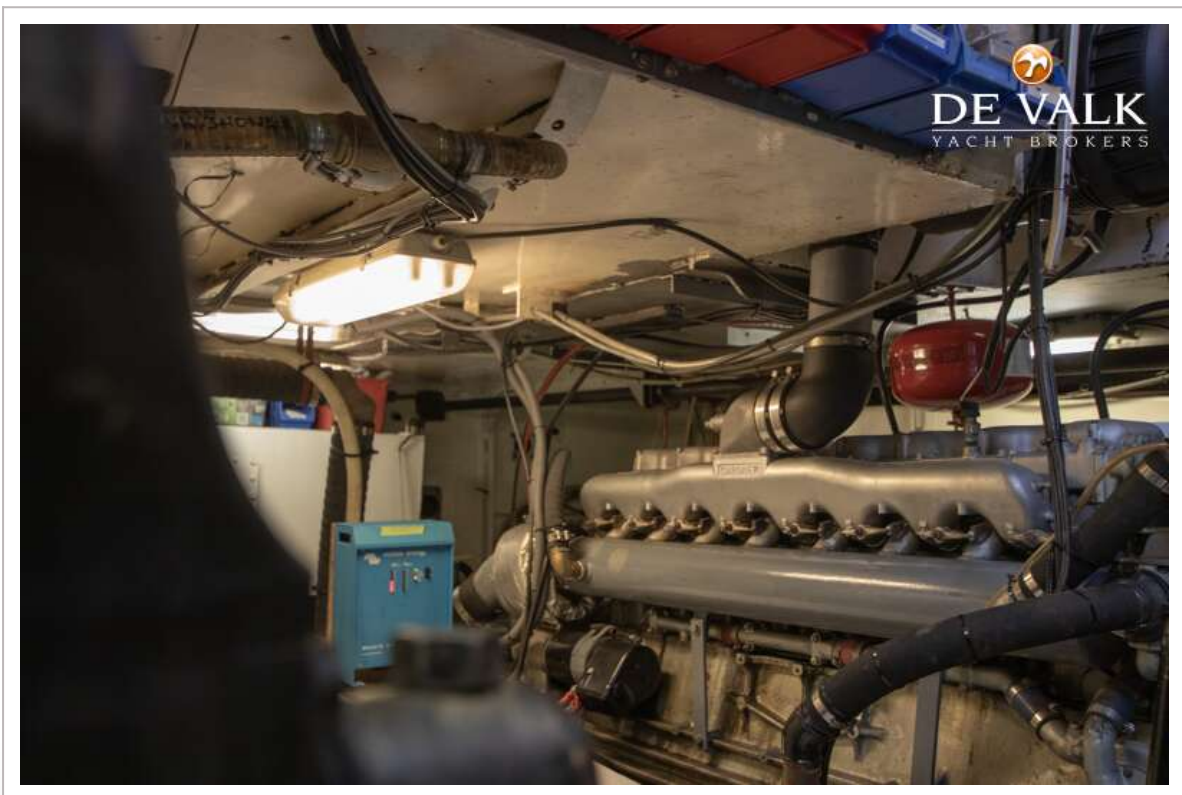

HOUSEBOAT WATERLOFT LUXEMOTOR SPITZ 38M