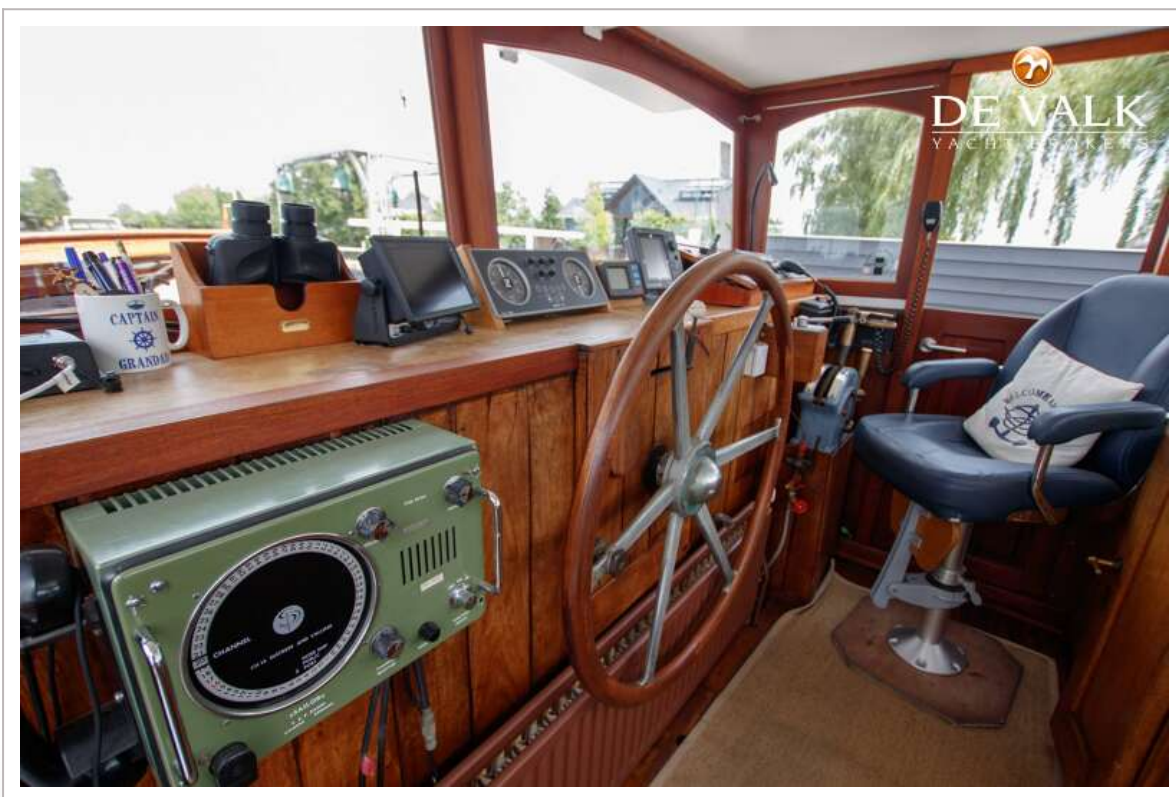

HOUSEBOAT WATERLOFT LUXEMOTOR SPITZ 38M