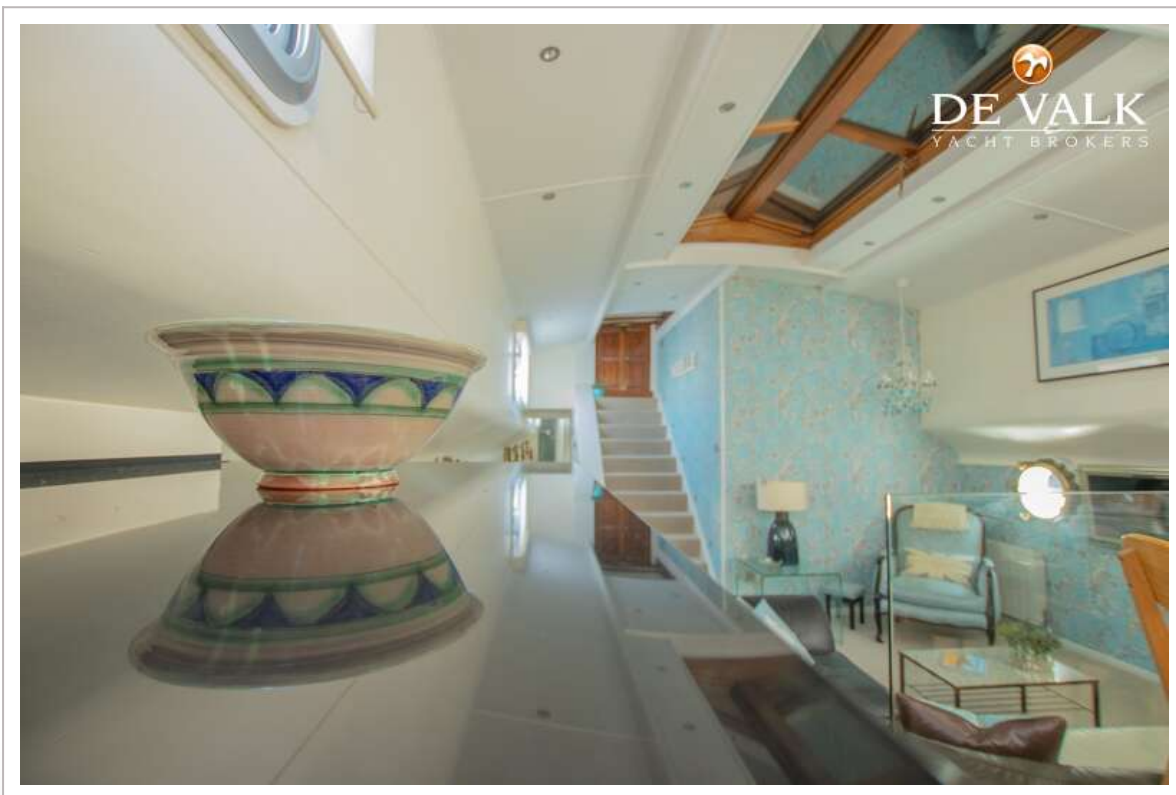

HOUSEBOAT WATERLOFT LUXEMOTOR SPITZ 38M