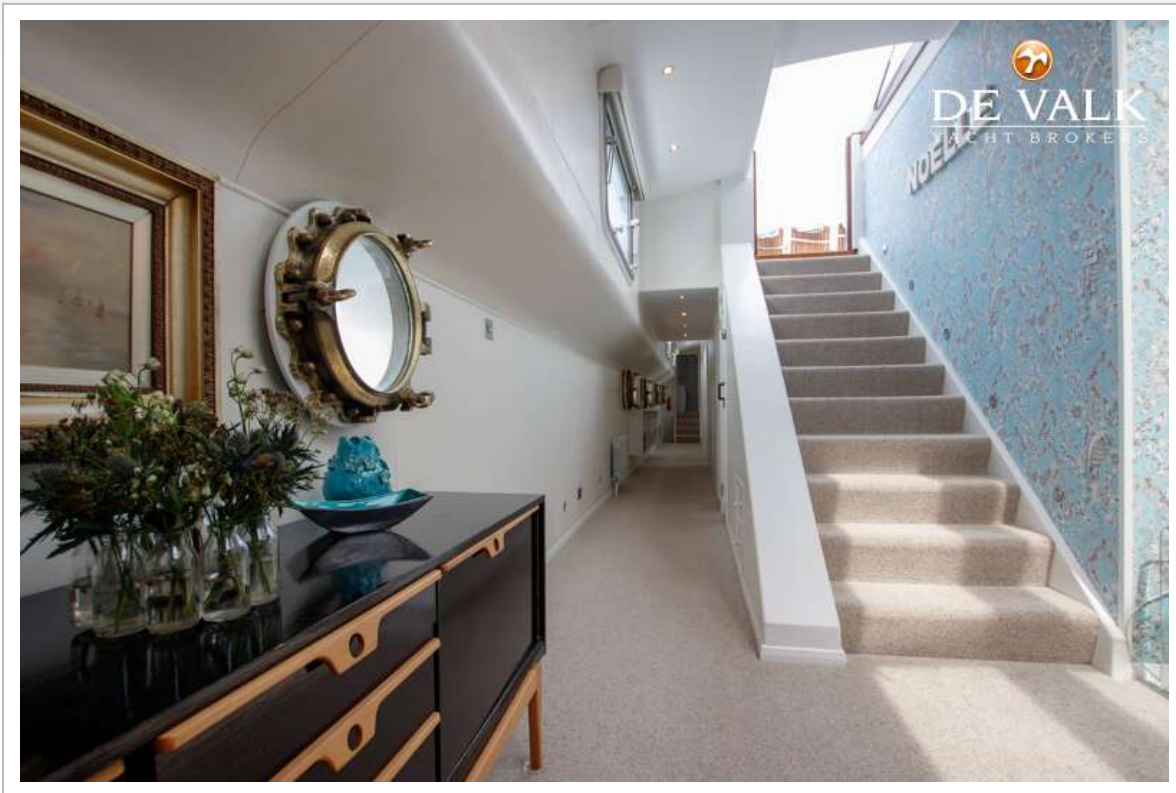

HOUSEBOAT WATERLOFT LUXEMOTOR SPITZ 38M