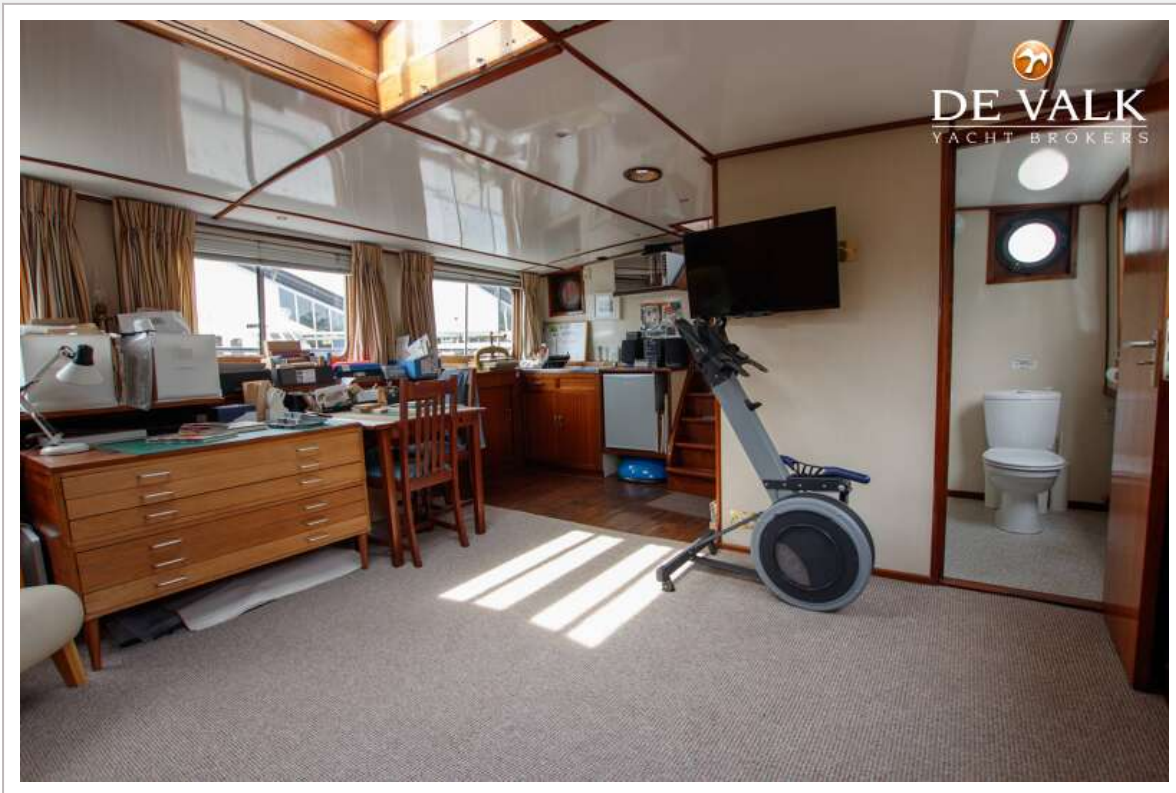

HOUSEBOAT WATERLOFT LUXEMOTOR SPITZ 38M