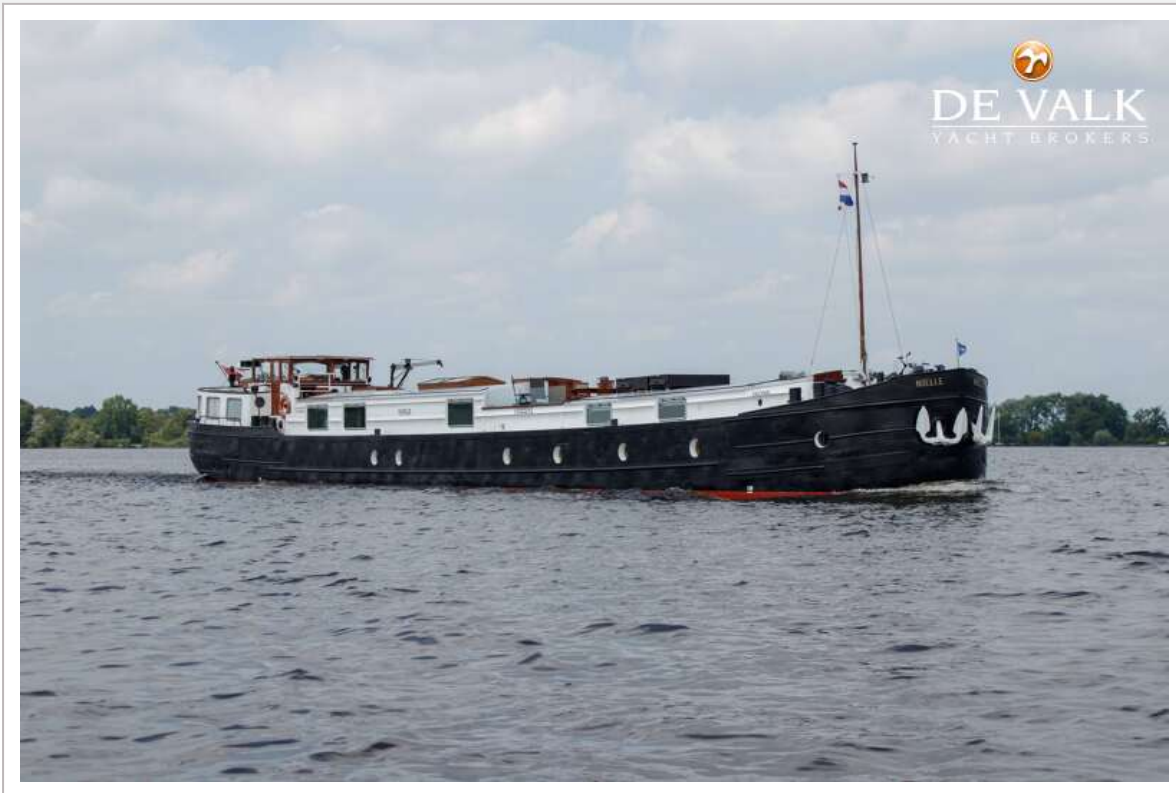

HOUSEBOAT WATERLOFT LUXEMOTOR SPITZ 38M