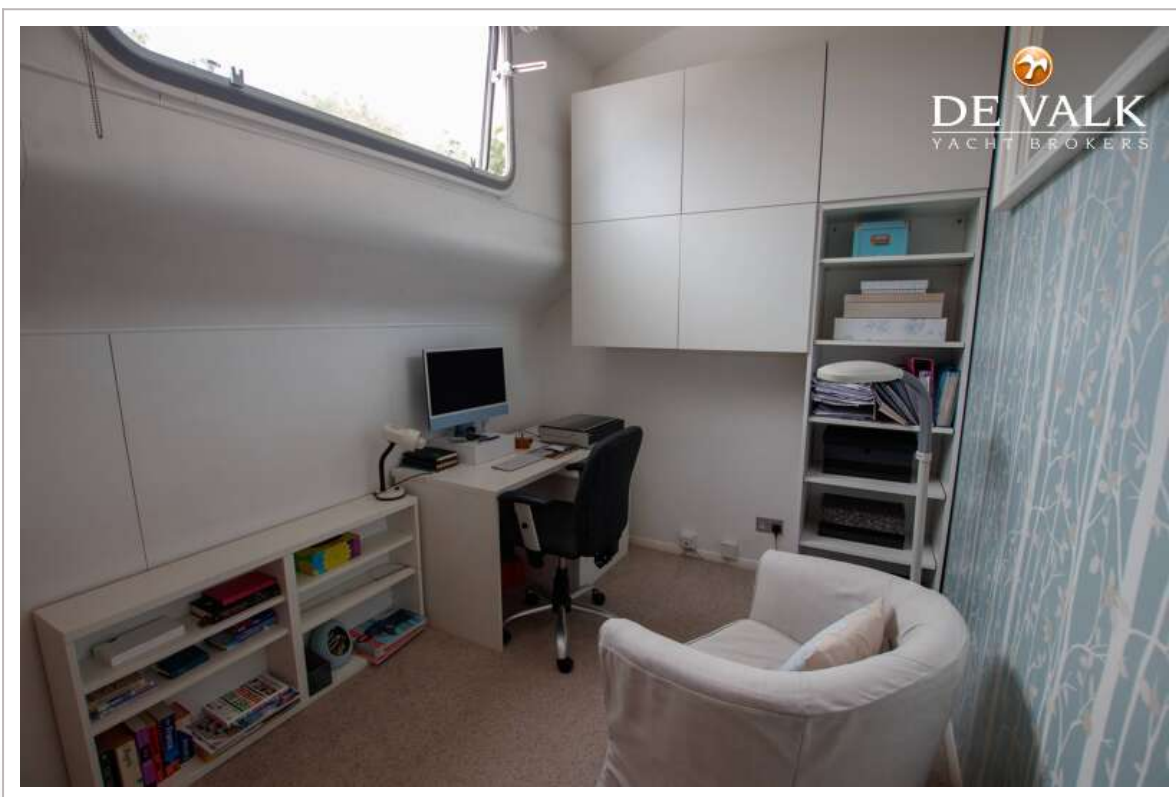

HOUSEBOAT WATERLOFT LUXEMOTOR SPITZ 38M