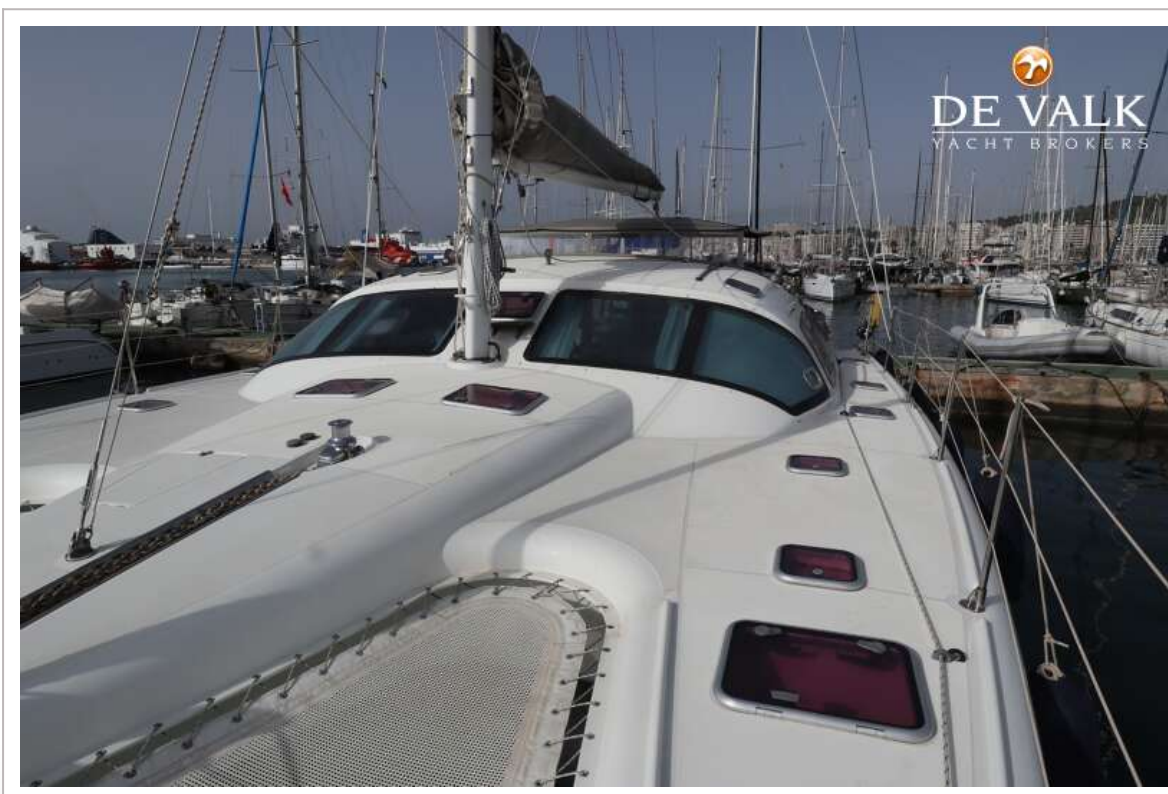

ALLIAURA PRIVILEGE 435