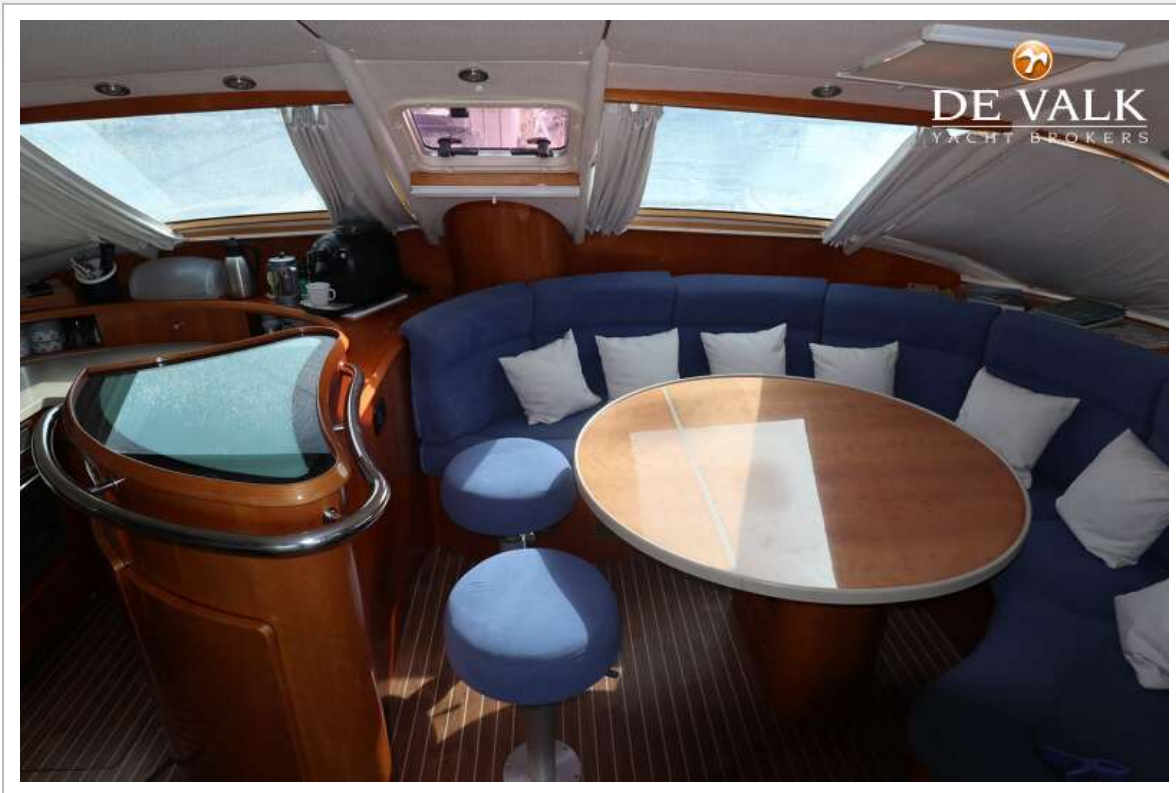

ALLIAURA PRIVILEGE 435