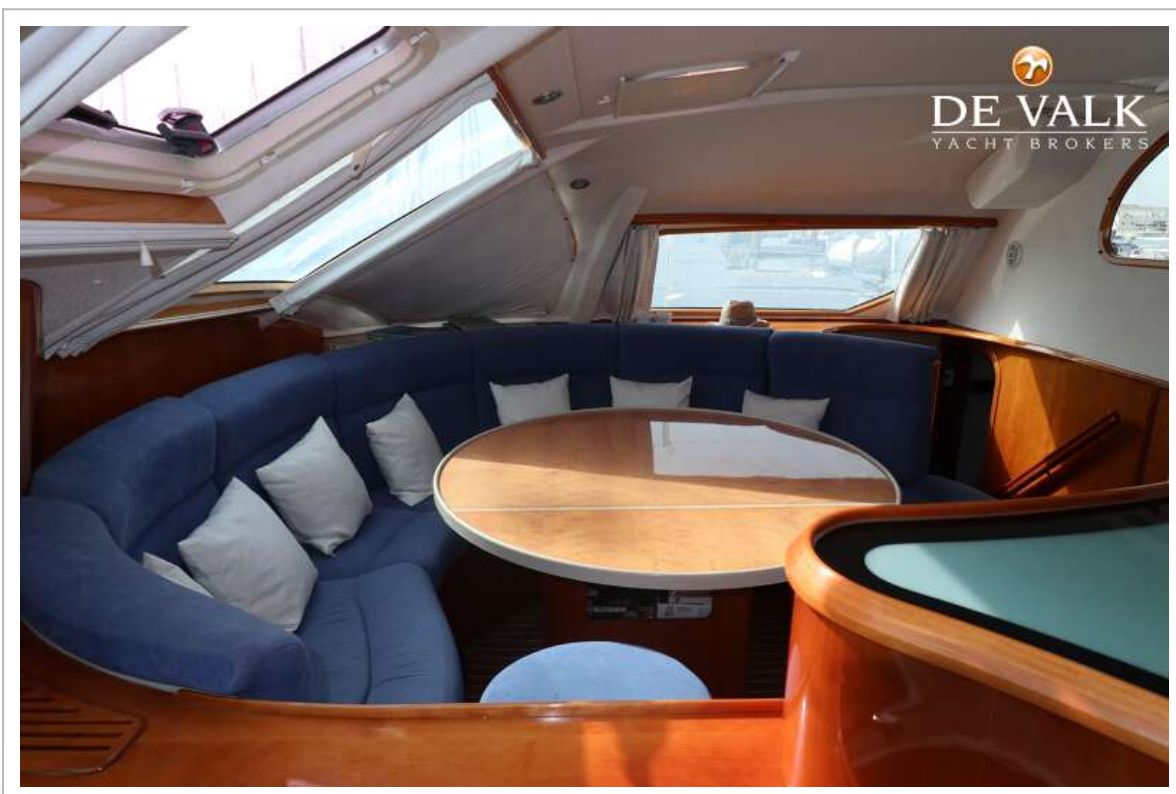

ALLIAURA PRIVILEGE 435