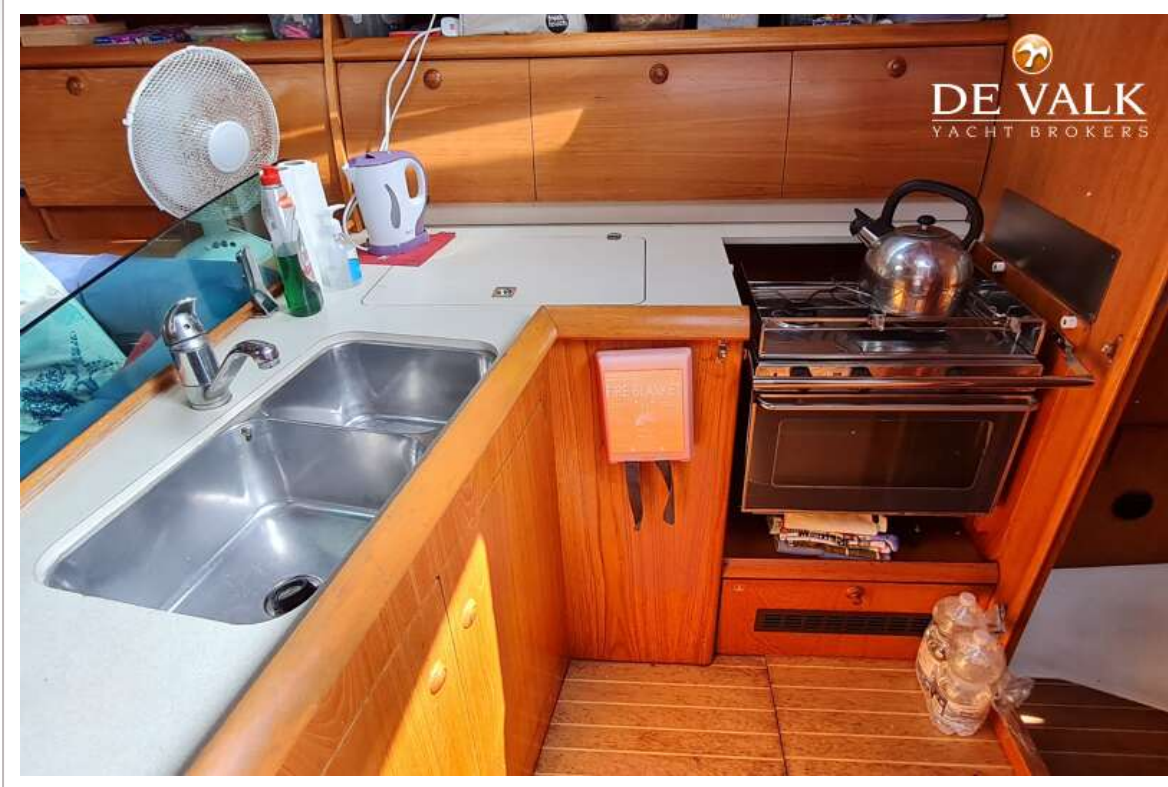

JEANNEAU SUN ODYSSEY 40