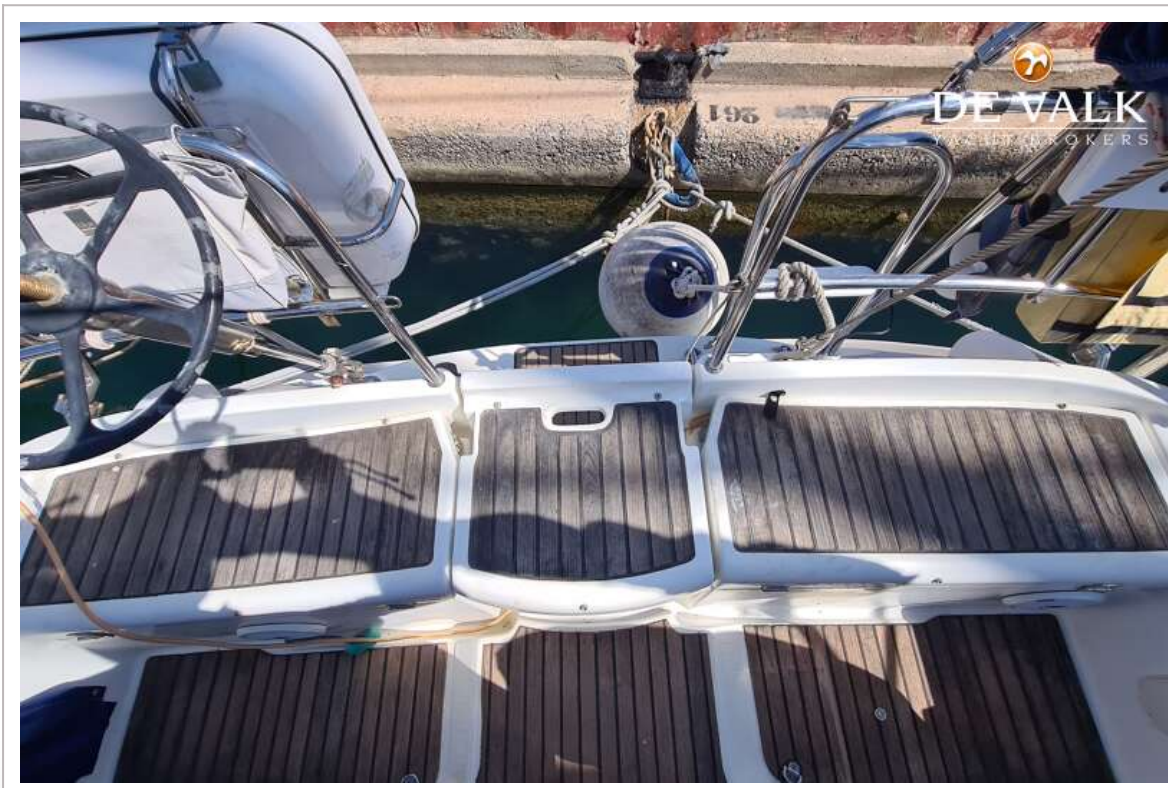

JEANNEAU SUN ODYSSEY 40