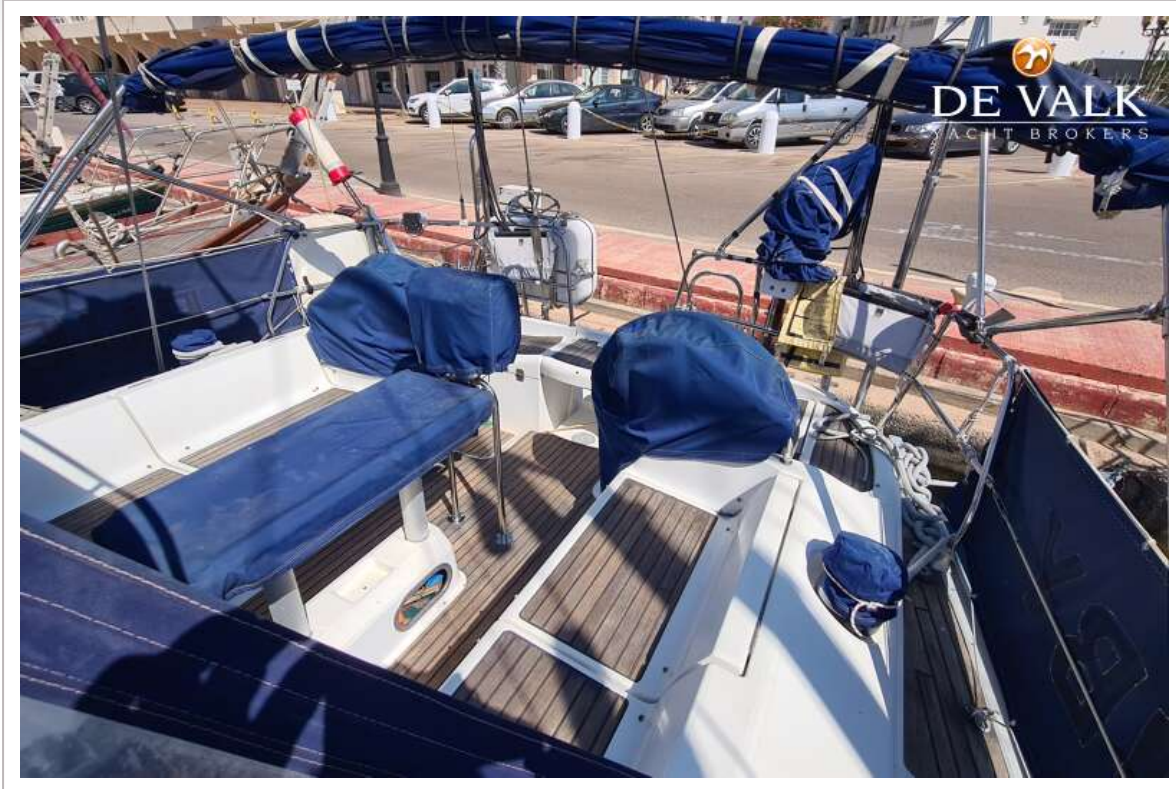

JEANNEAU SUN ODYSSEY 40