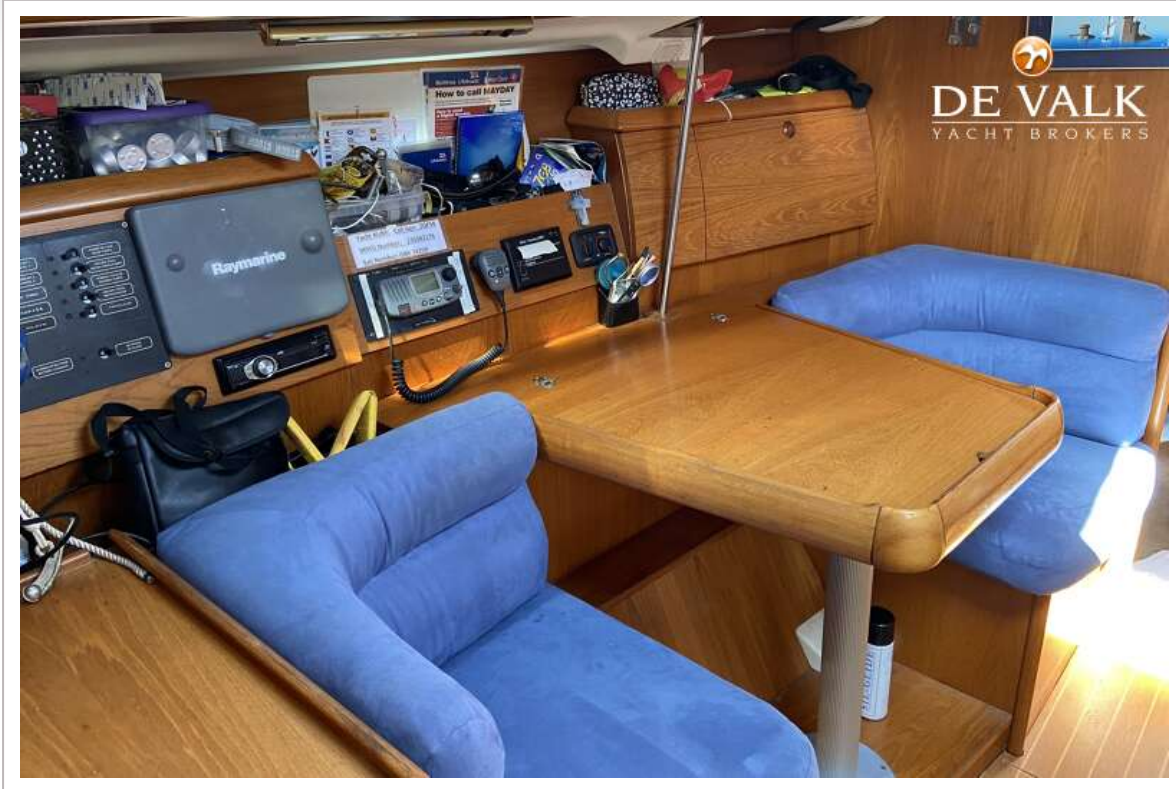

JEANNEAU SUN ODYSSEY 40