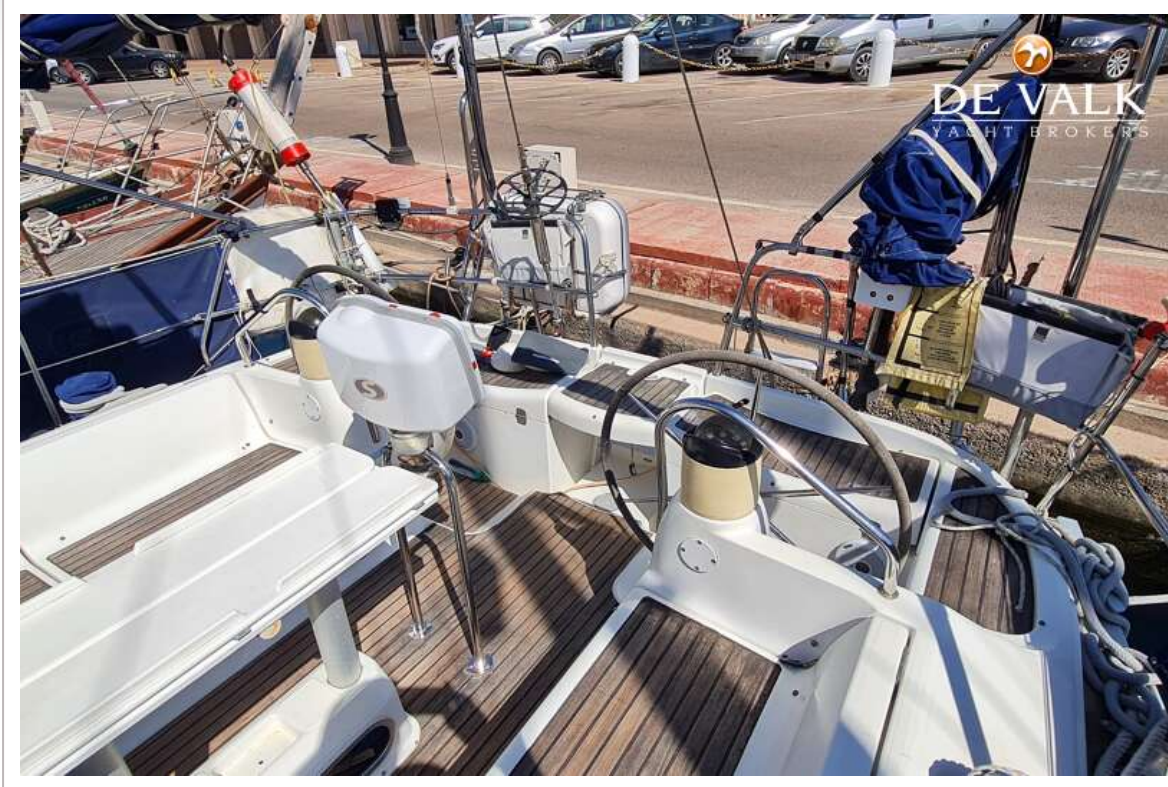

JEANNEAU SUN ODYSSEY 40