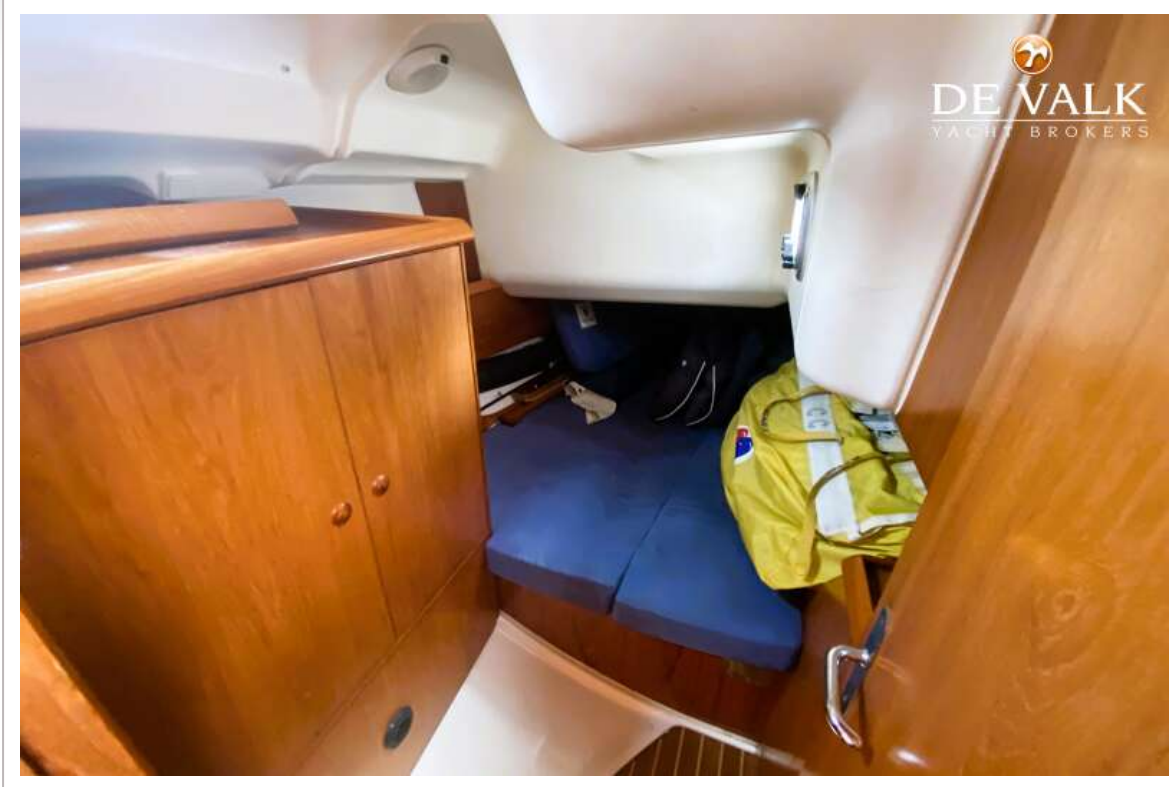

JEANNEAU SUN ODYSSEY 40