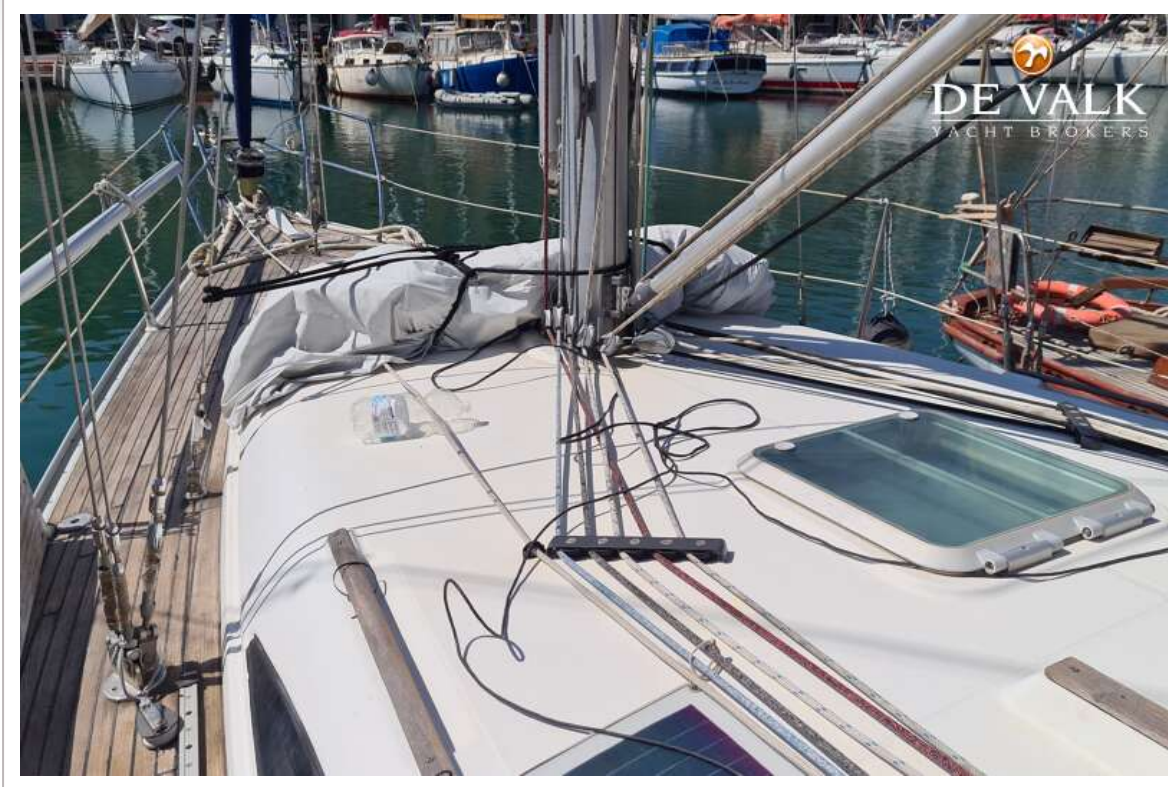

JEANNEAU SUN ODYSSEY 40