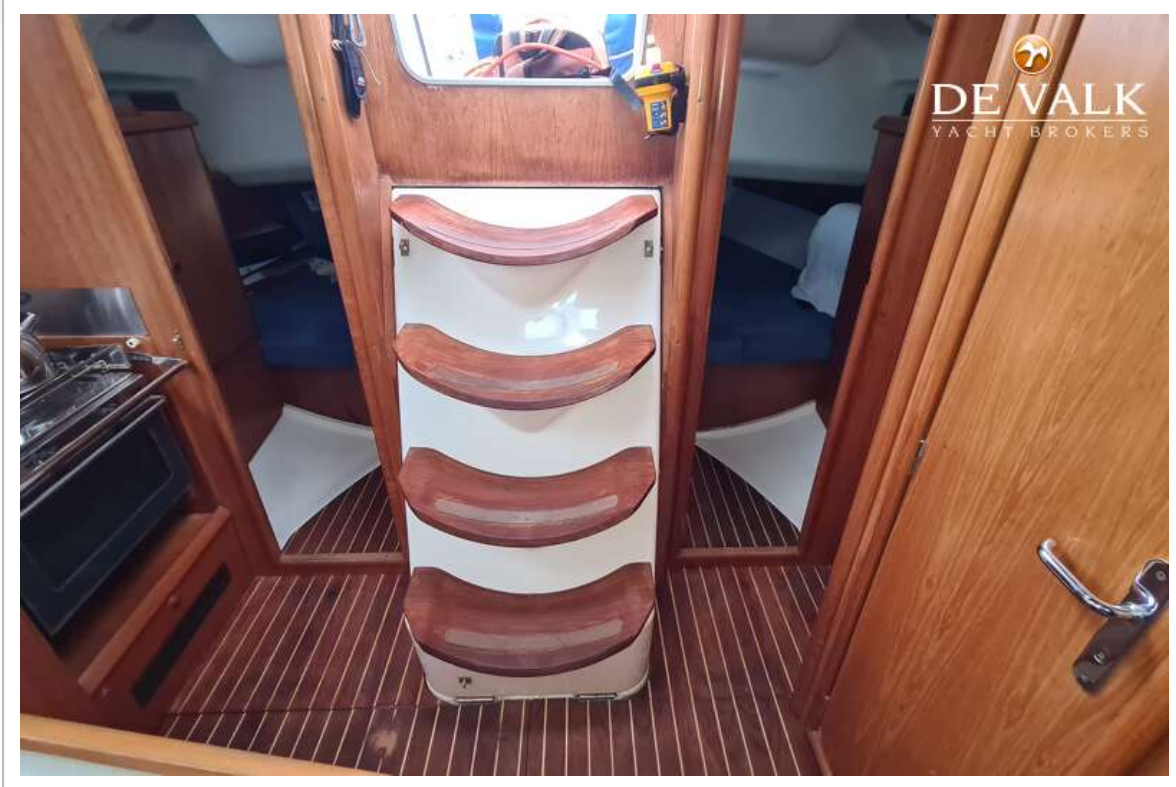

JEANNEAU SUN ODYSSEY 40