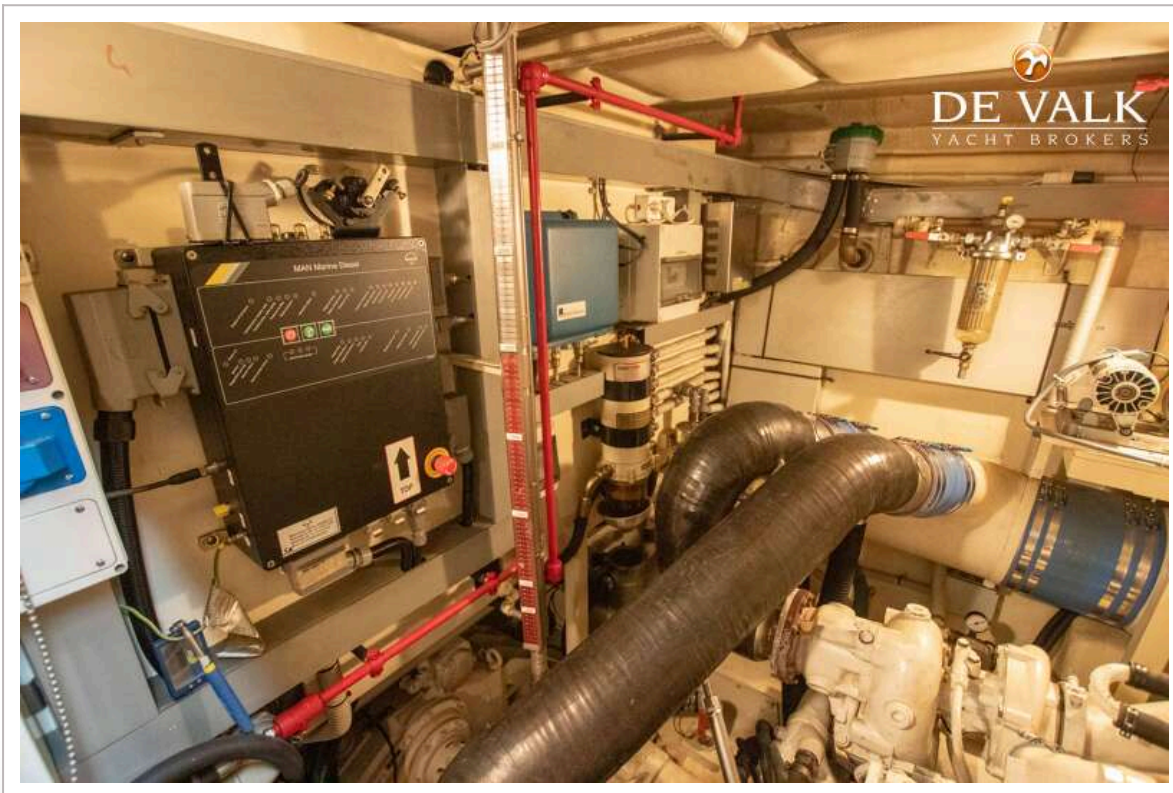

RIVA 59 MERCURIUS SUPER