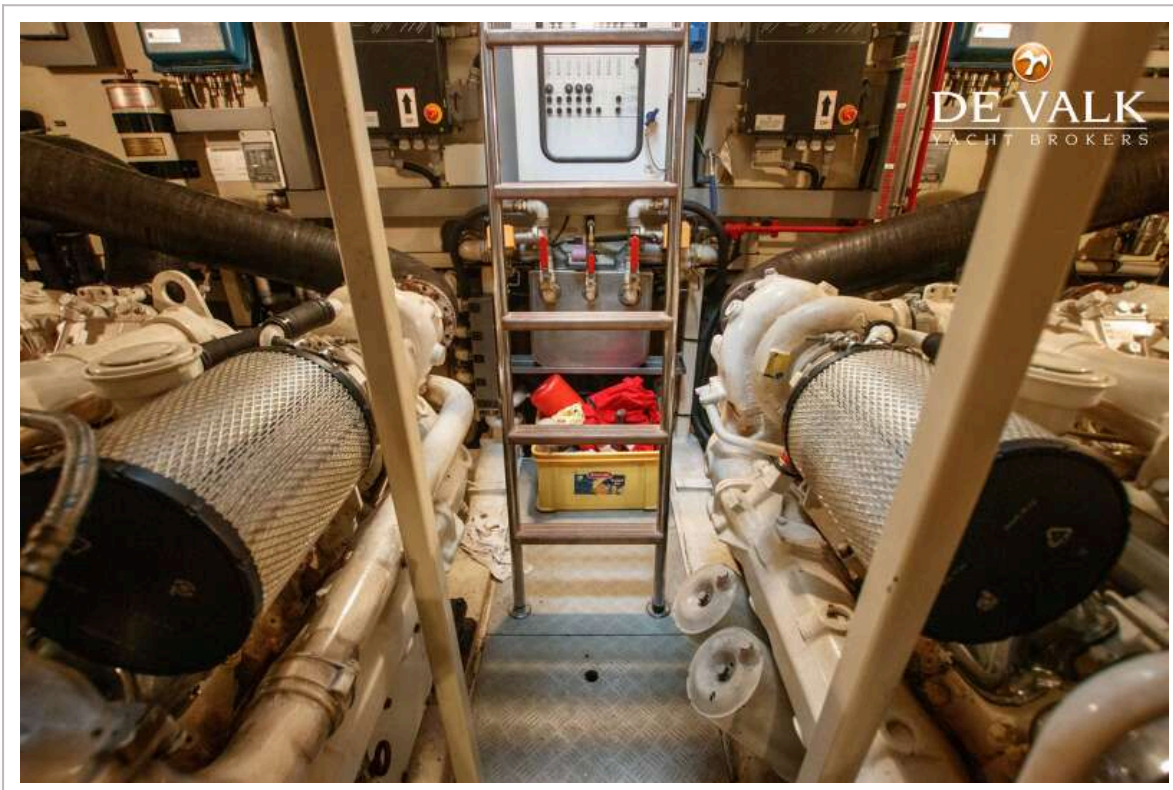

RIVA 59 MERCURIUS SUPER