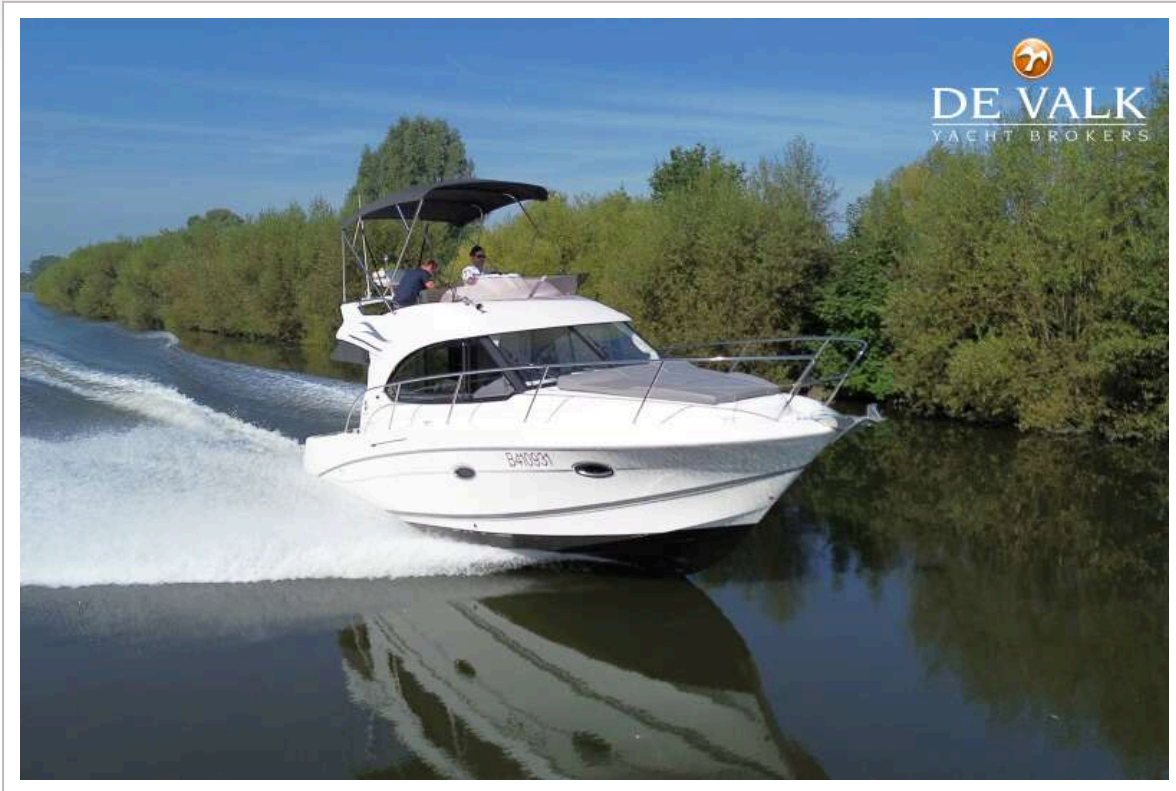

BENETEAU ANTARES 32