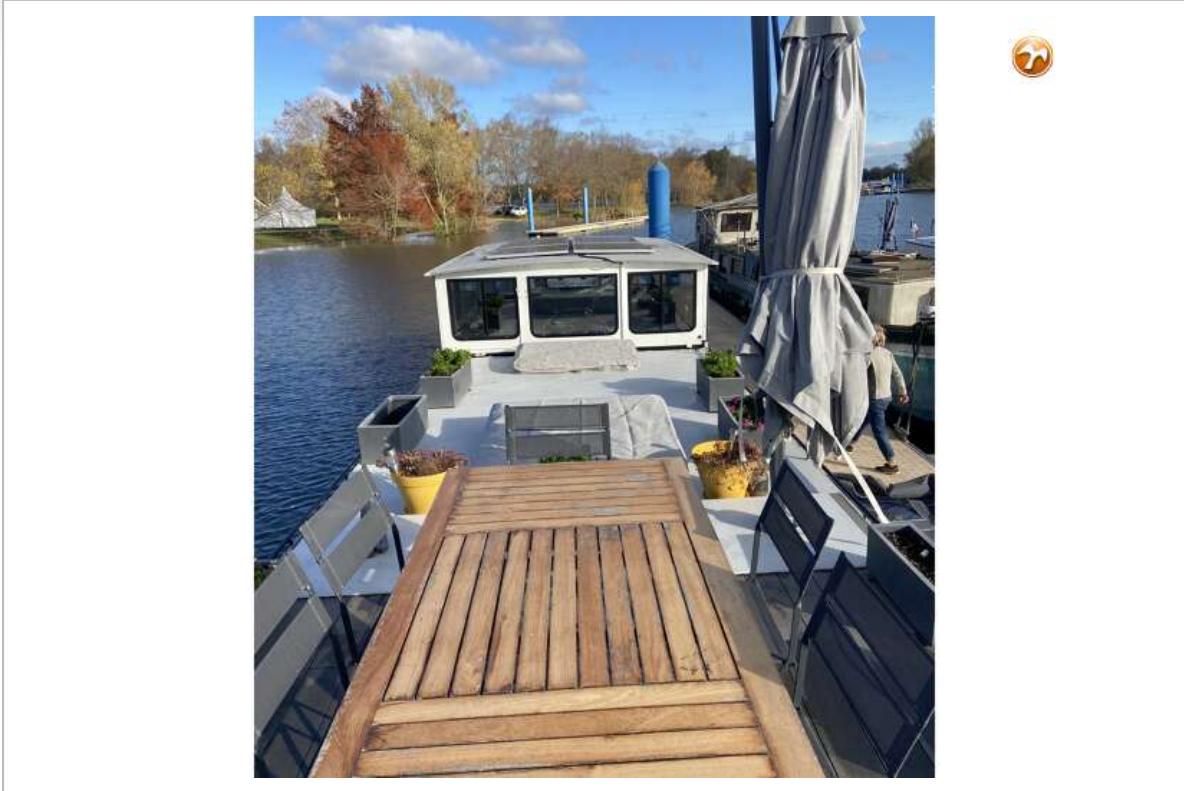

HOUSEBOAT 22 METER