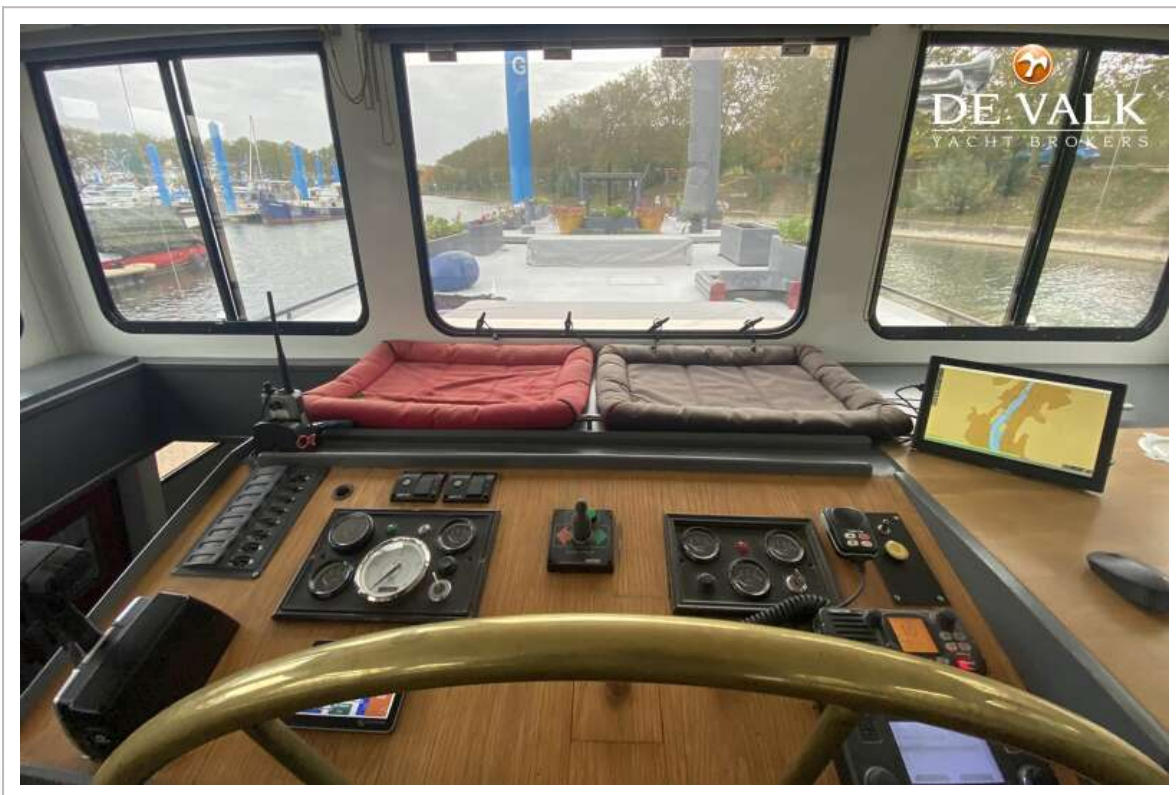

DE VALK
YACHT BROKERS

HOUSEBOAT 22 METER

DE VALK
YACHT BROKERS

HOUSEBOAT 22 METER

KOMMENTARE DES MAKLERS

Well maintained and fully refitted sailing houseboat called "Les Vieux Papillons. Because of its favorable dimensions, this sailing living on board vessel is perfectly suitable for navigating the French canals. The entire technical installation and living quarters have been completely professionally refitted between 2018-2020.

HOUSEBOAT 22 METER

HOUSEBOAT 22 METER

HOUSEBOAT 22 METER

HOUSEBOAT 22 METER

HOUSEBOAT 22 METER

HOUSEBOAT 22 METER

HOUSEBOAT 22 METER

HOUSEBOAT 22 METER