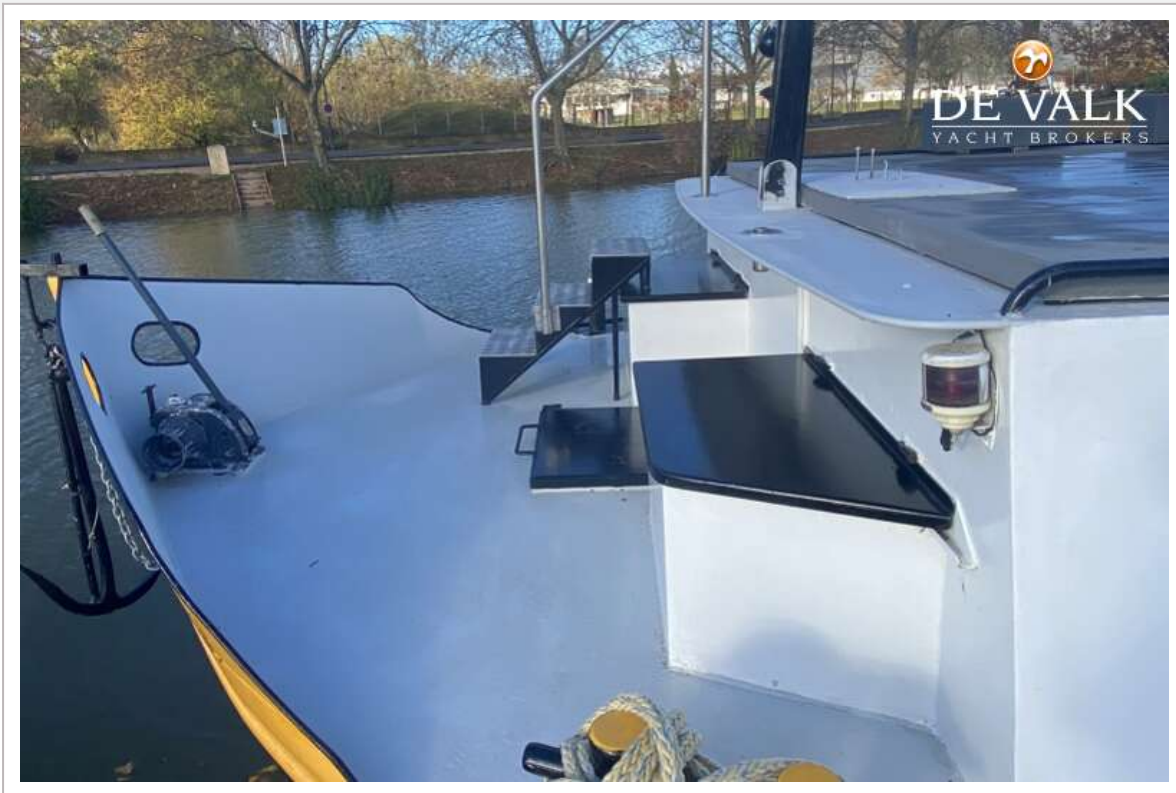

HOUSEBOAT 22 METER