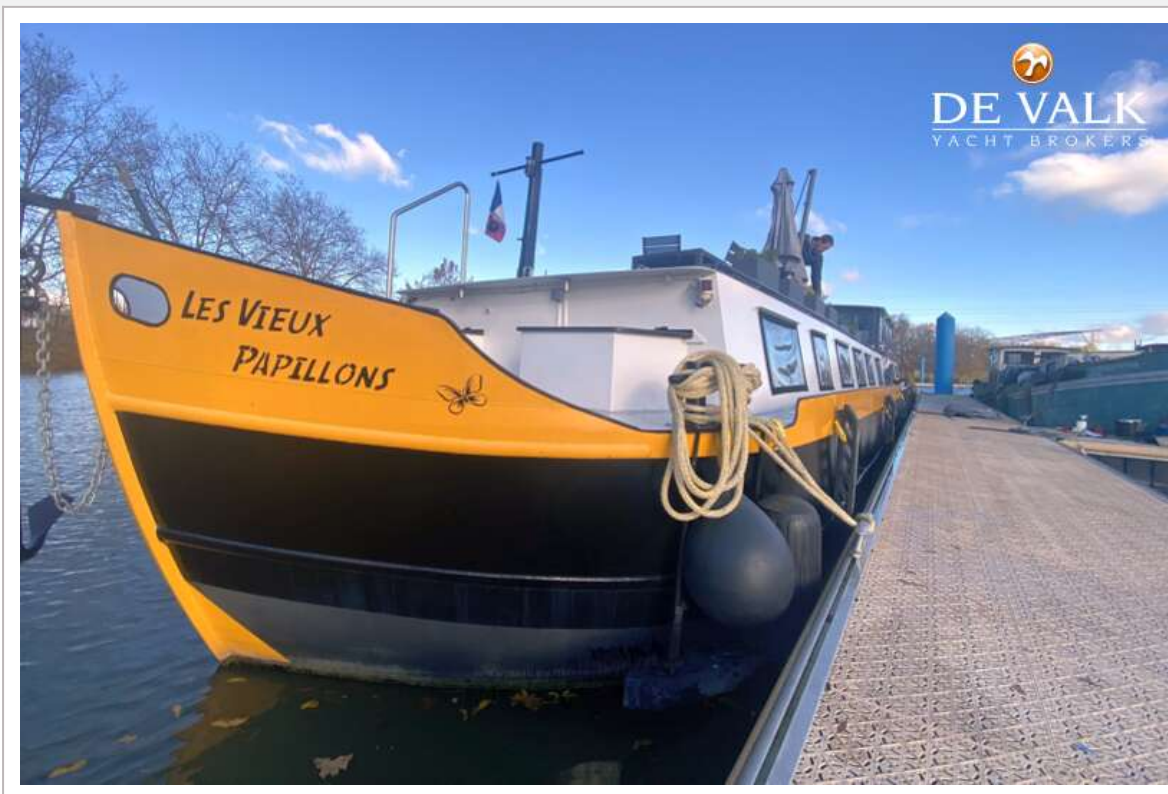

DE VALK
YACHT BROKERS

HOUSEBOAT 22 METER

DE VALK
YACHT BROKERS

HOUSEBOAT 22 METER

KOMMENTARE DES MAKLERS

Well maintained and fully refitted sailing houseboat called "Les Vieux Papillons. Because of its favorable dimensions, this sailing living on board vessel is perfectly suitable for navigating the French canals. The entire technical installation and living quarters have been completely professionally refitted between 2018-2020.

HOUSEBOAT 22 METER

ALLGEMEIN

Modell	HOUSEBOAT 22 METER
Typ	Motoryacht
Rumpflänge (m)	22,50
Breite (m)	4,10
Tiefgang (m)	0,85
Durchfahrtshöhe (m)	3,20
Stehhöhe (m)	2,00
Baujahr	1997
Land	Vereinigtes Königreich
Gewicht (t)	50
Rumpfmateral	Stahl
Rumpffarbe	Schwarz
Haut-dicke Rumpf (mm)	9mm - 6mm
Rumpfform	Plattboden
Material Aufbauten	Stahl
Stossliste	Stahl
Deckmaterial	Stahl
Deck Finish	gemalt
Deck Finish Aufbauten	gemalt
Pflicht Bedeckung	gemalt
Antifouling (Jahr)	Bitumen (2020)
Fenster Einfassung	Plastic
Fenster Material	Sicherheitsglas
Decks Luke	3x
Isolation	Rockwool, polyurethene foam
Treibstofftank (Liter)	Stahl 1300
Treibstofftank 2 (Liter)	Stahl 1300
Füllstandsanzeige (Treibstofftank)	ja
Trinkwassertank (Liter)	Stahl 2x 1300
Füllstandsanzeige (Trinkwasser)	ja

HOUSEBOAT 22 METER

HOUSEBOAT 22 METER

DE VALK
YACHT BROKERS

HOUSEBOAT 22 METER

HOUSEBOAT 22 METER

HOUSEBOAT 22 METER

HOUSEBOAT 22 METER

HOUSEBOAT 22 METER