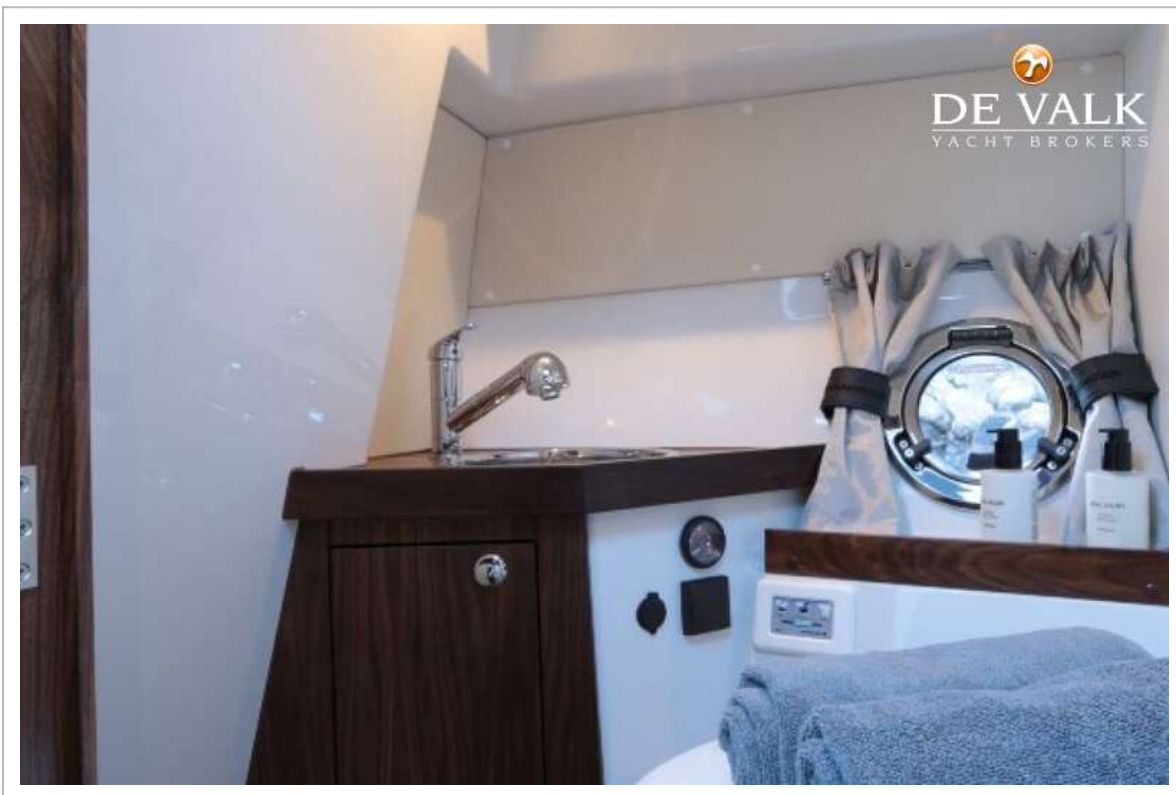

GRANDEZZA 28 OC