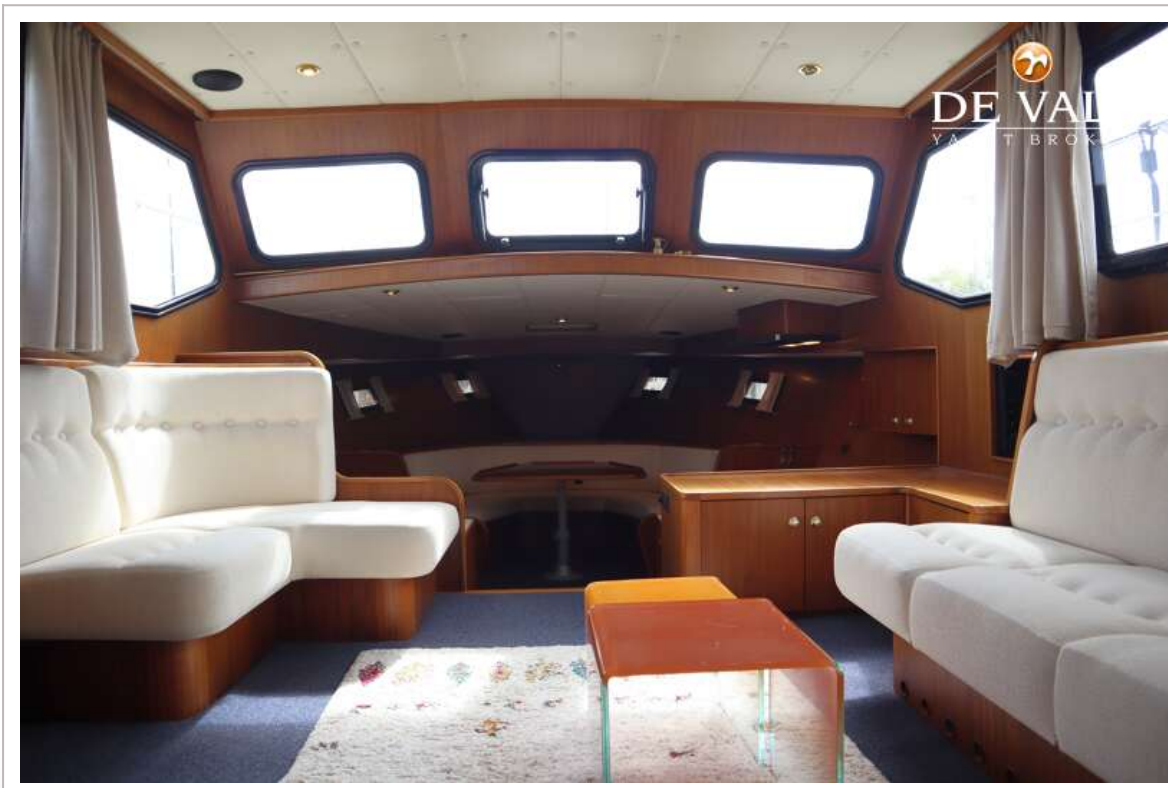

ZIJLMANS EAGLE 1400 CABRIO