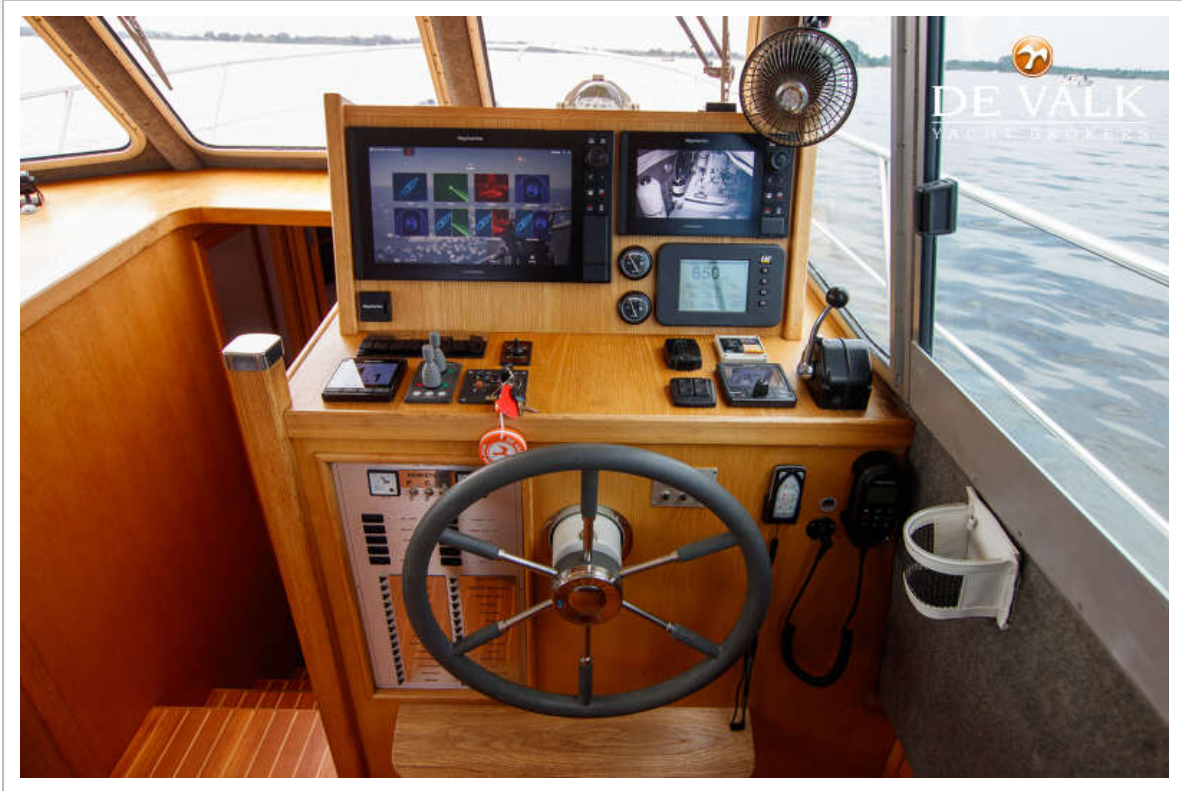

AQUASTAR 38