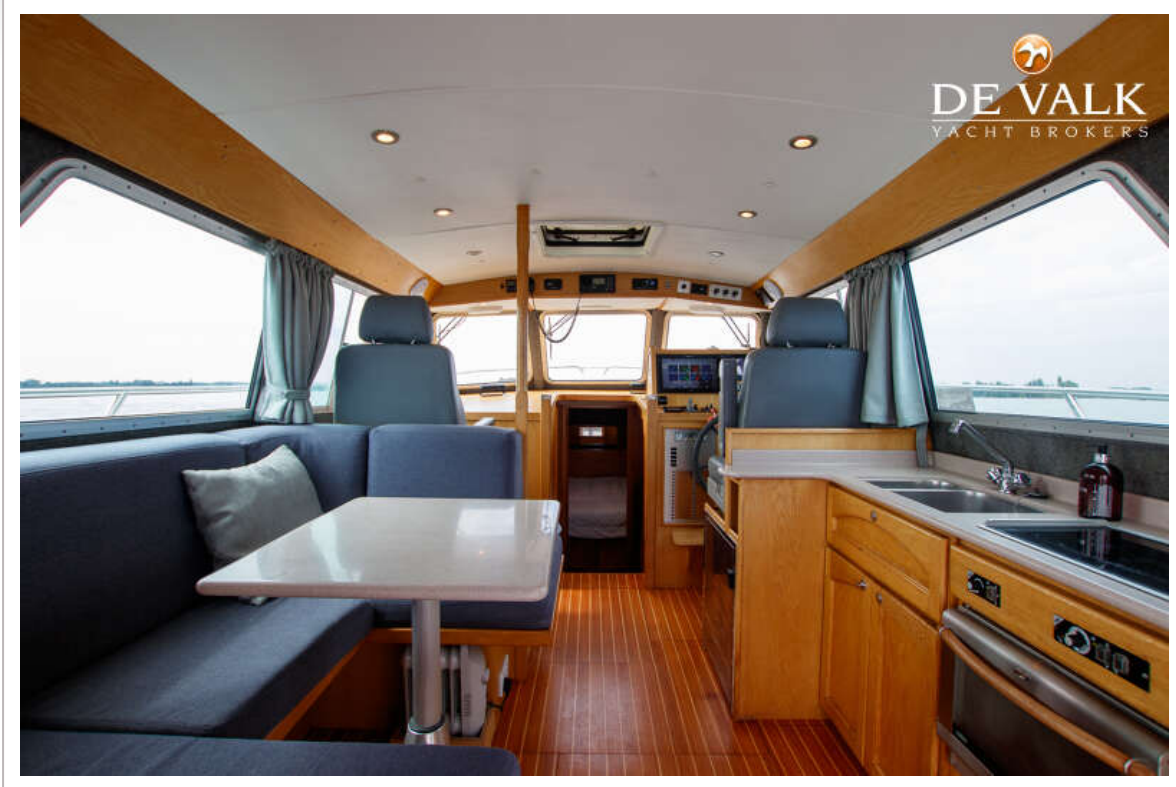

AQUASTAR 38