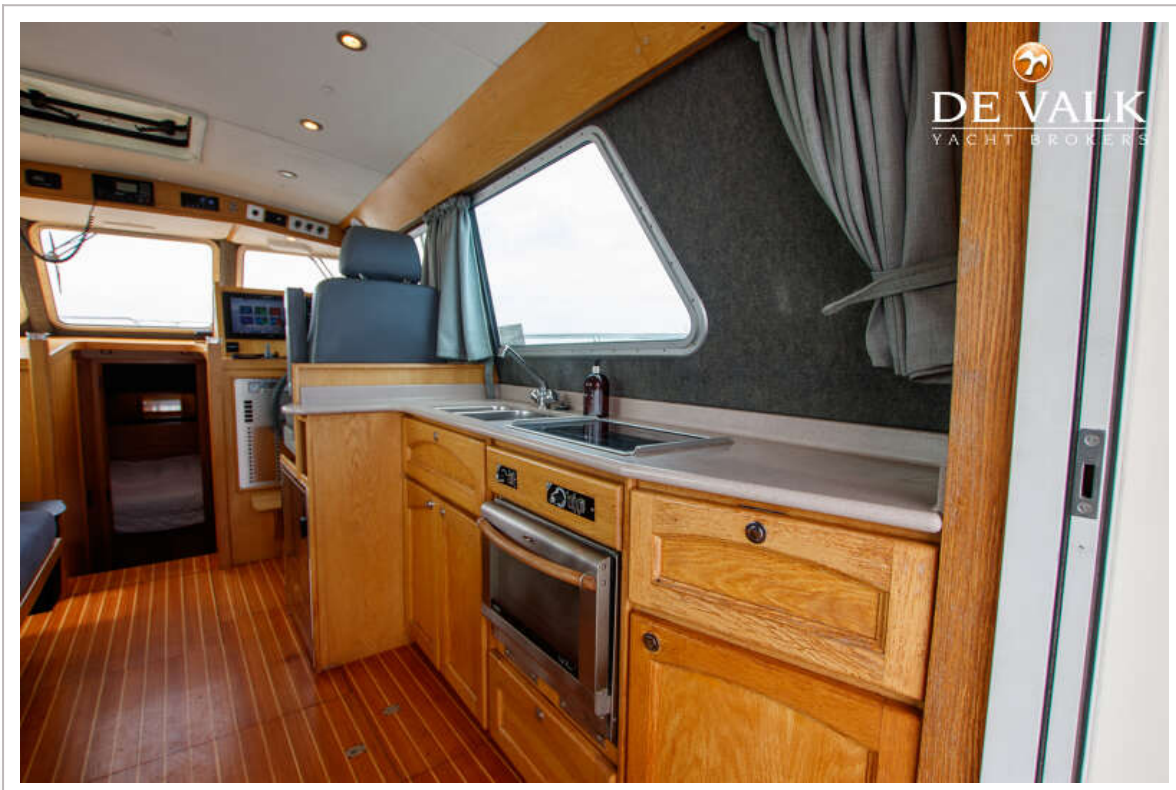

AQUASTAR 38