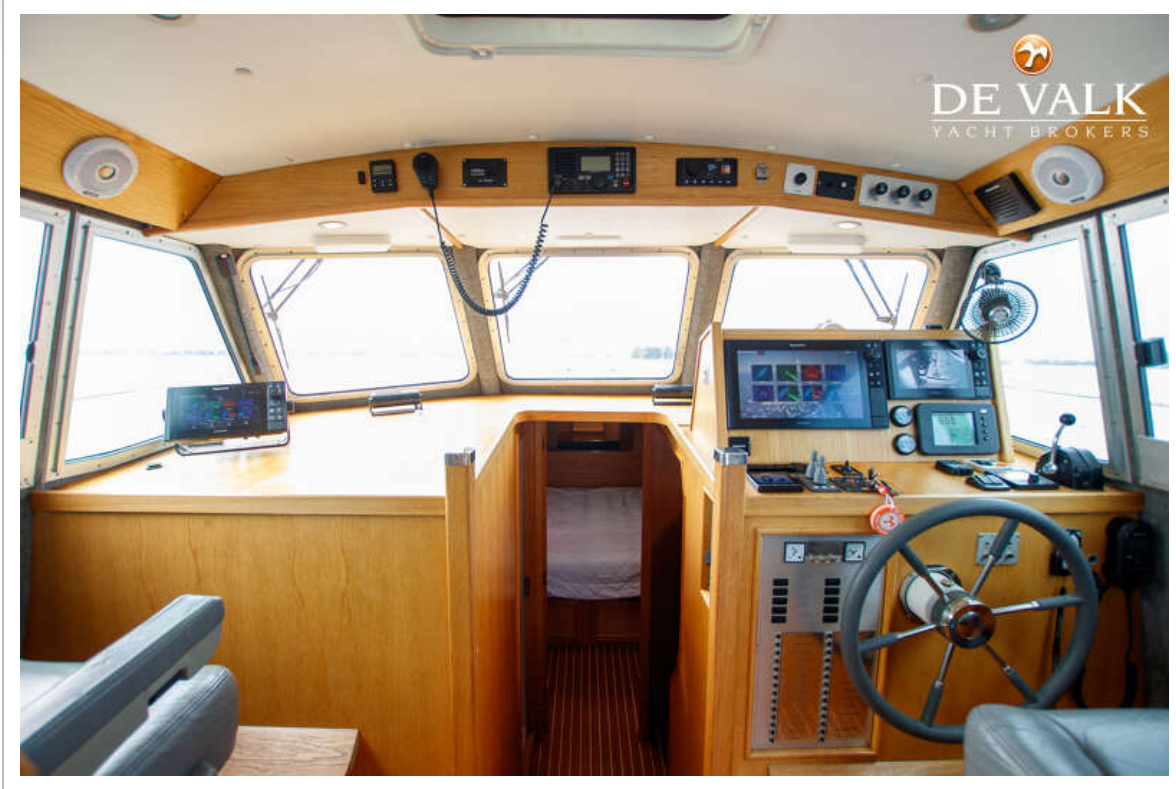

AQUASTAR 38