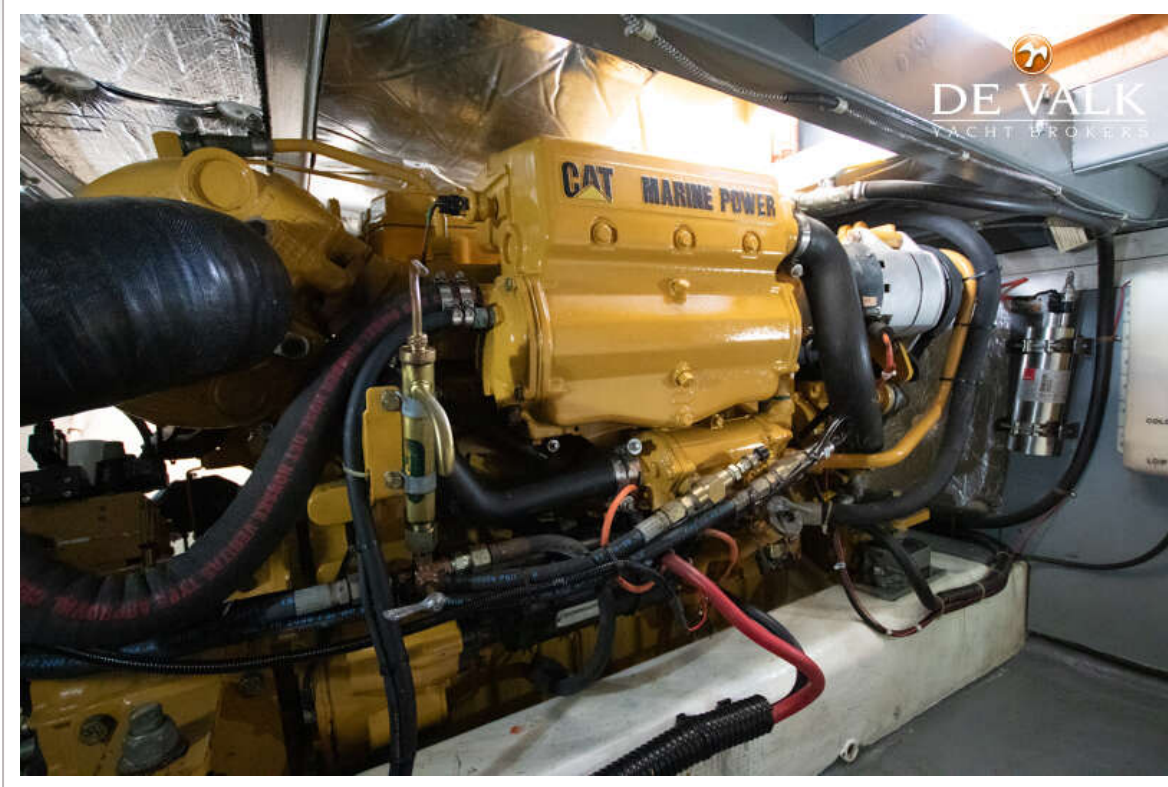

AQUASTAR 38