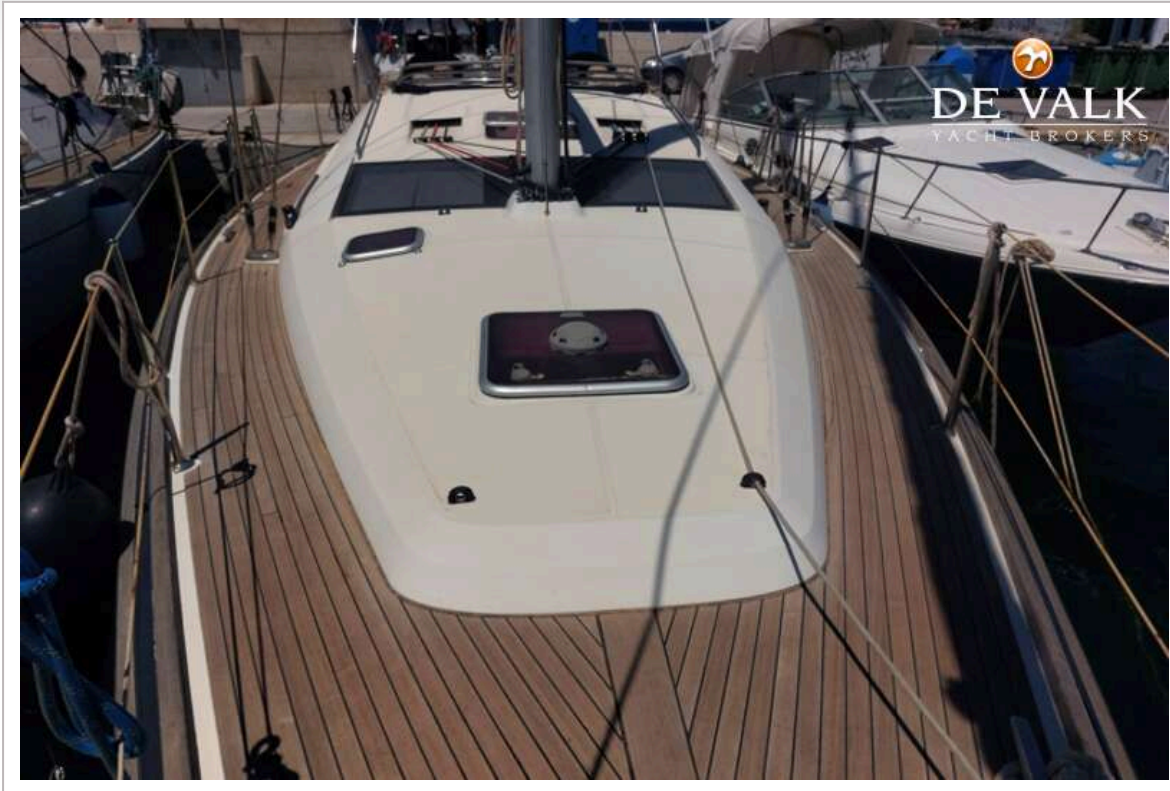

JEANNEAU SUN ODYSSEY 45 DS