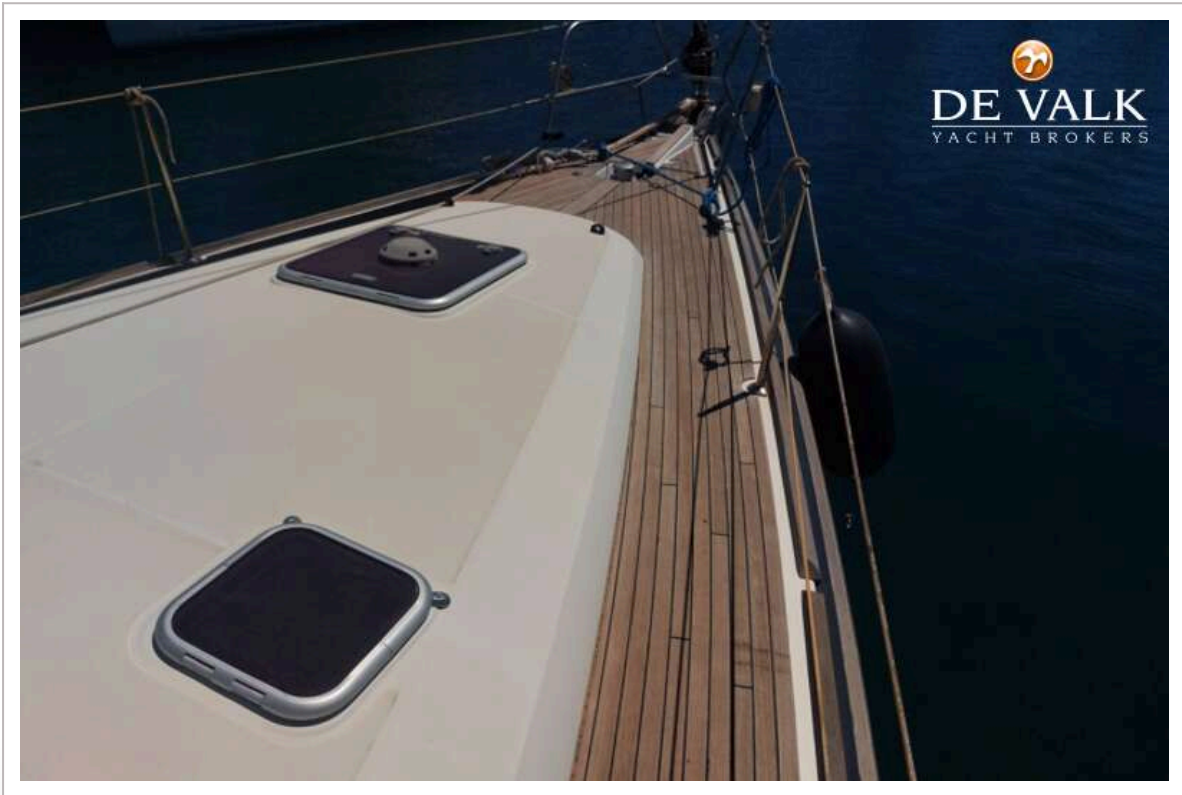

JEANNEAU SUN ODYSSEY 45 DS