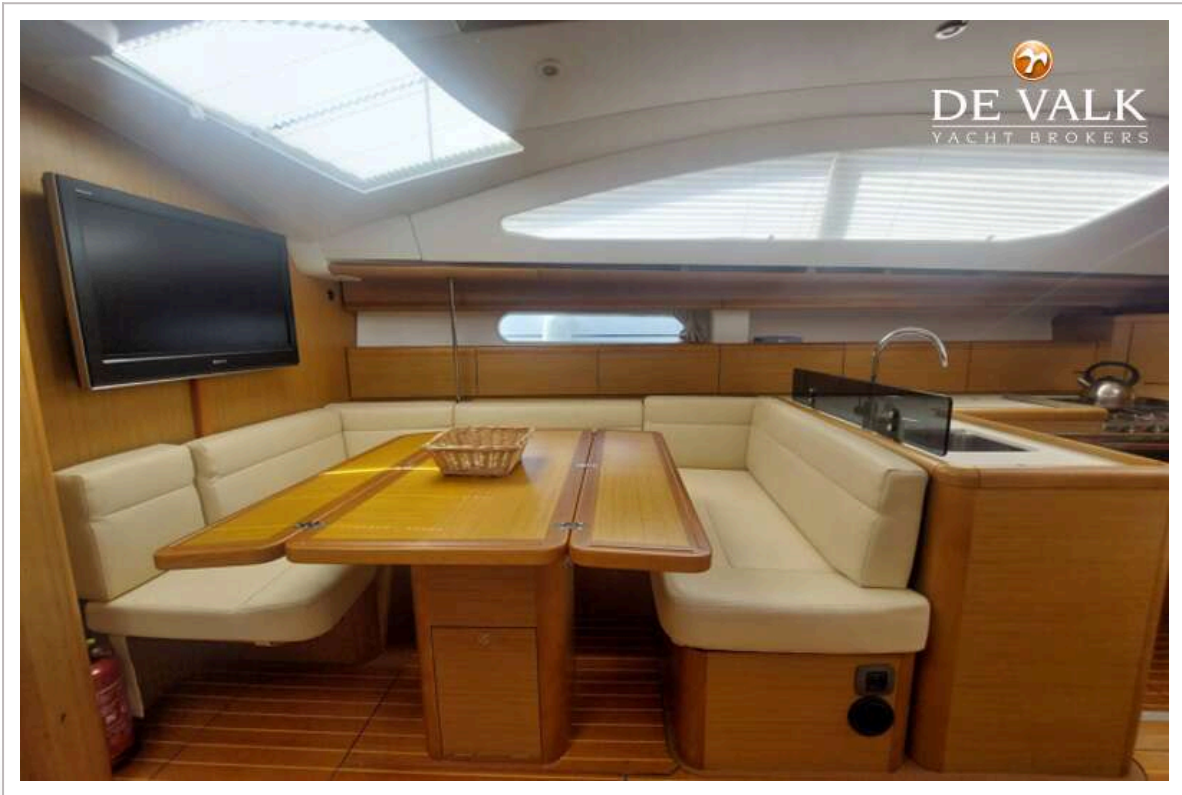

JEANNEAU SUN ODYSSEY 45 DS