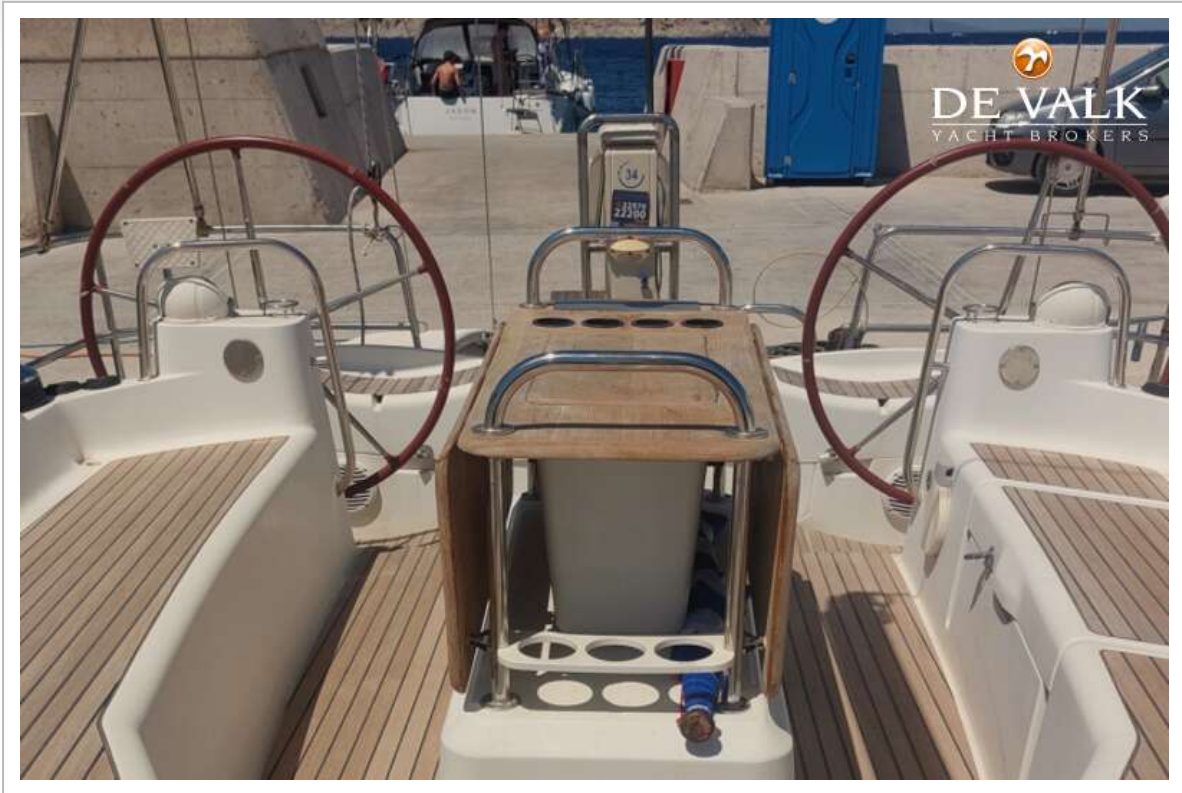

JEANNEAU SUN ODYSSEY 45 DS