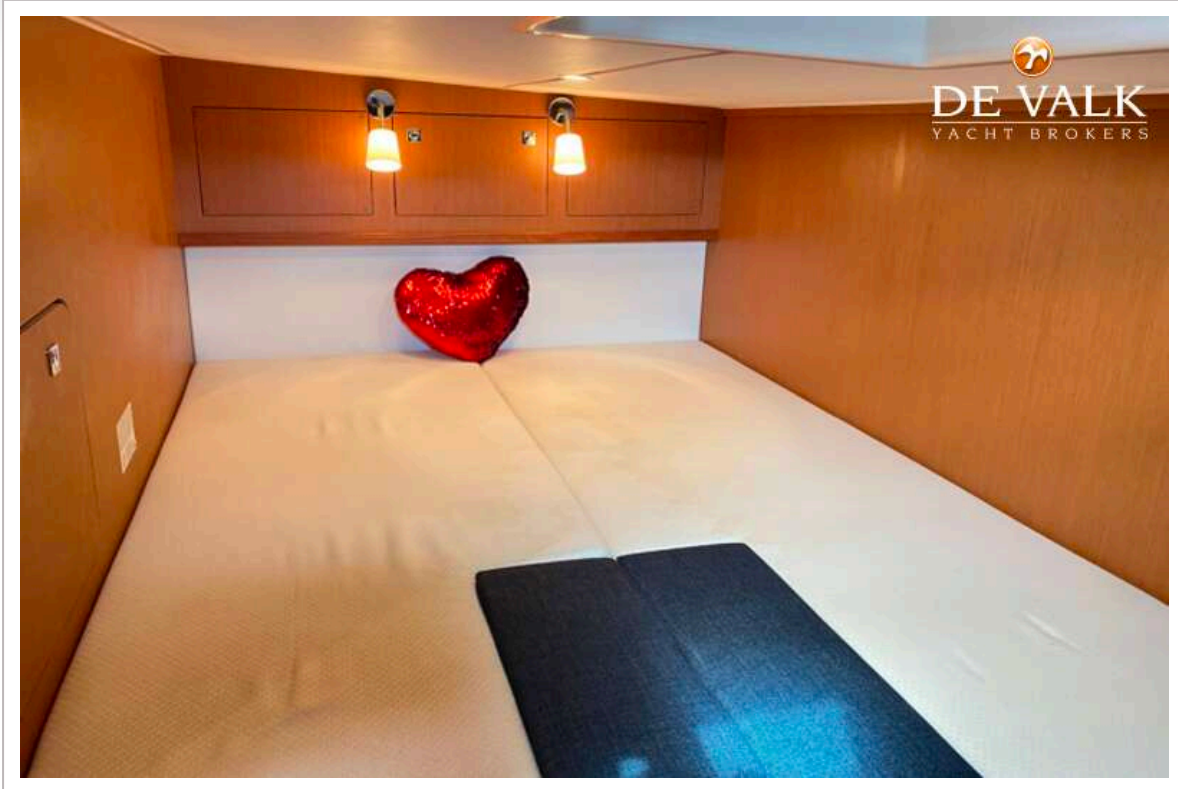

BAVARIA 32 SPORT