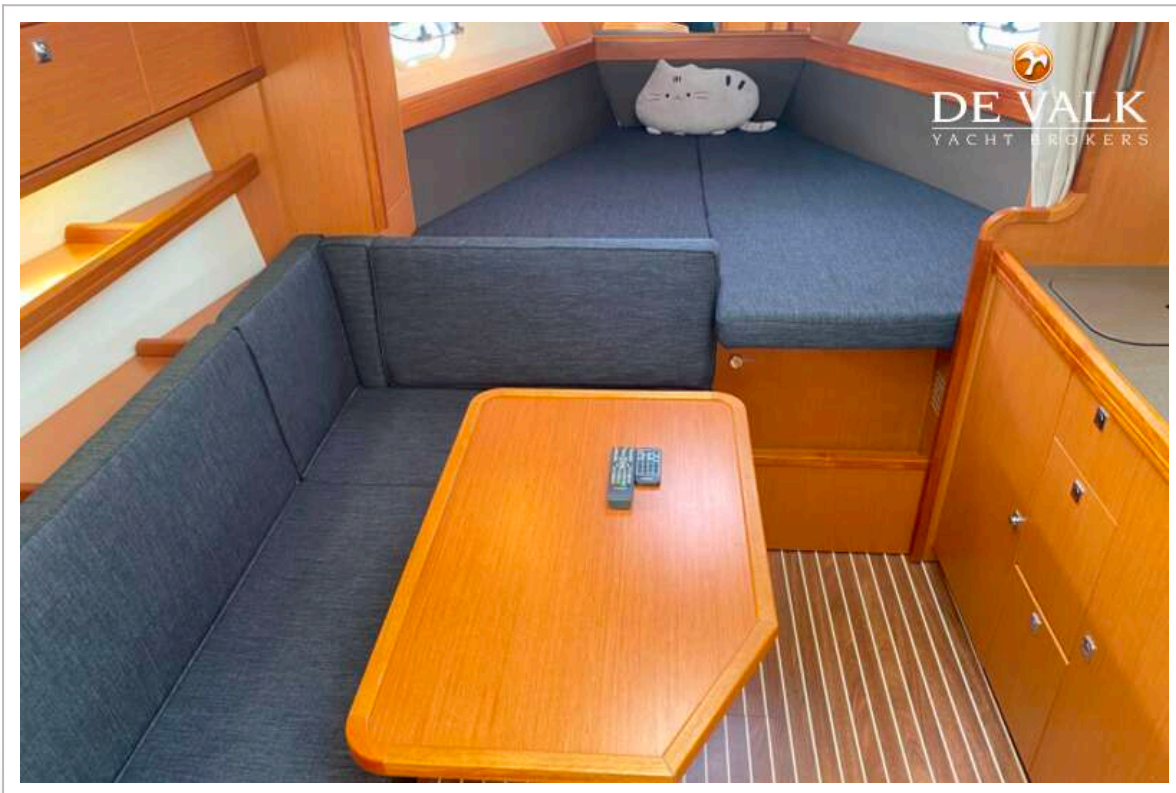

BAVARIA 32 SPORT