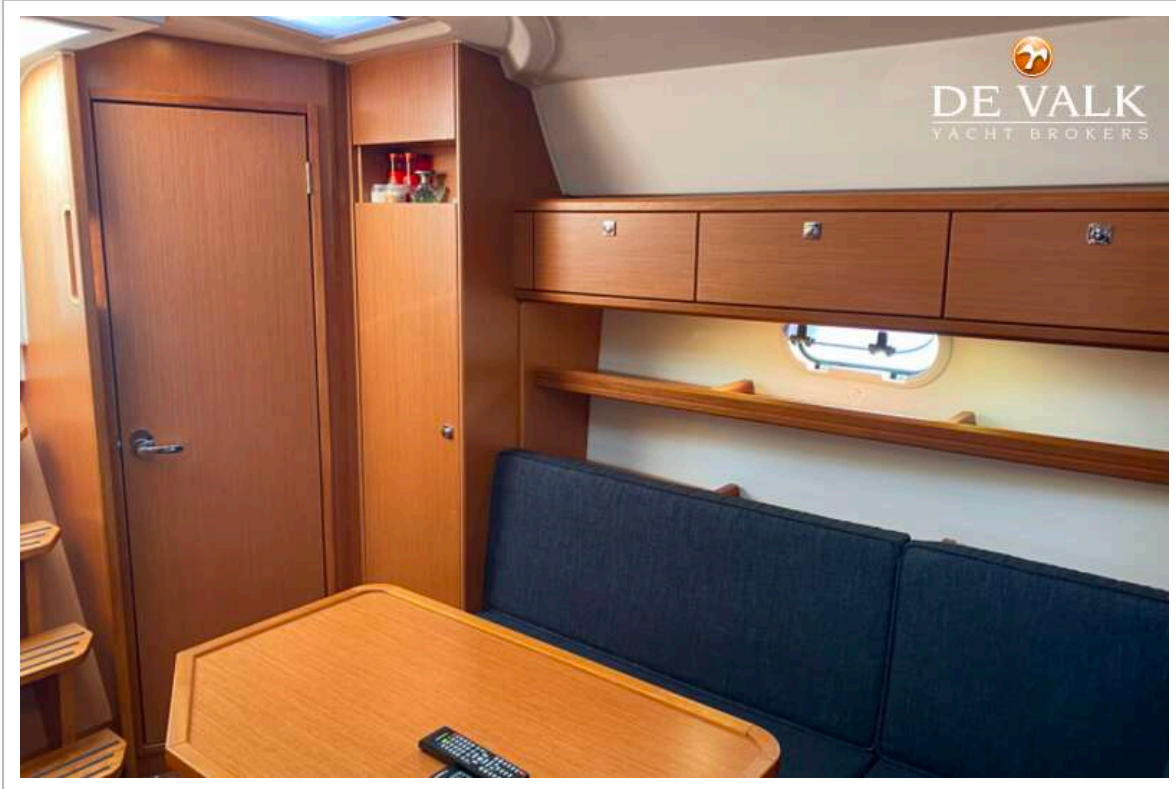

BAVARIA 32 SPORT