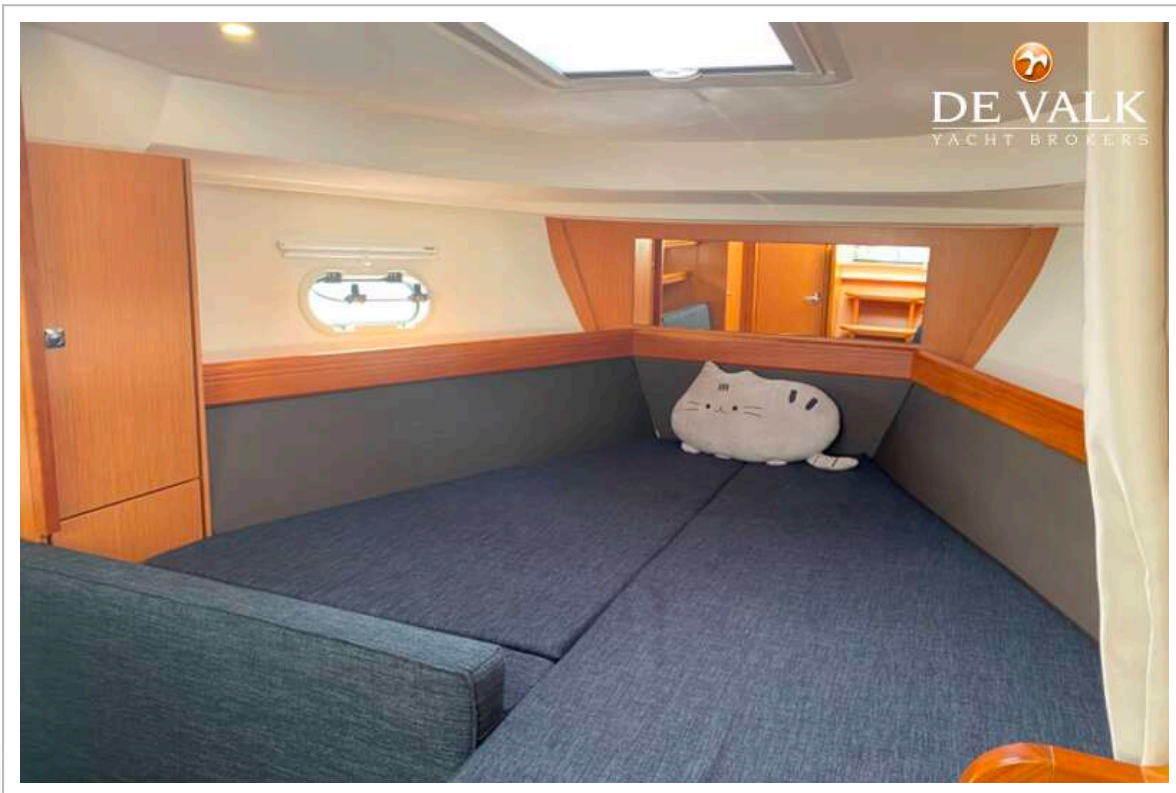

BAVARIA 32 SPORT