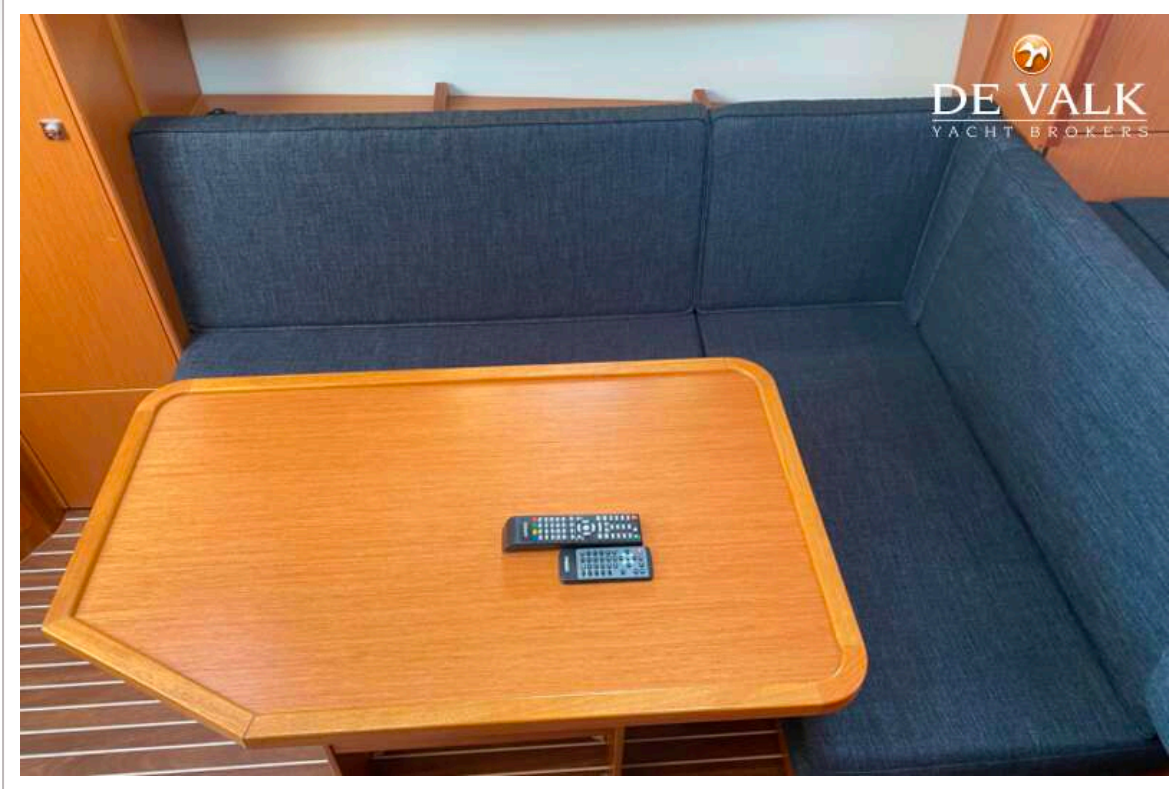

BAVARIA 32 SPORT