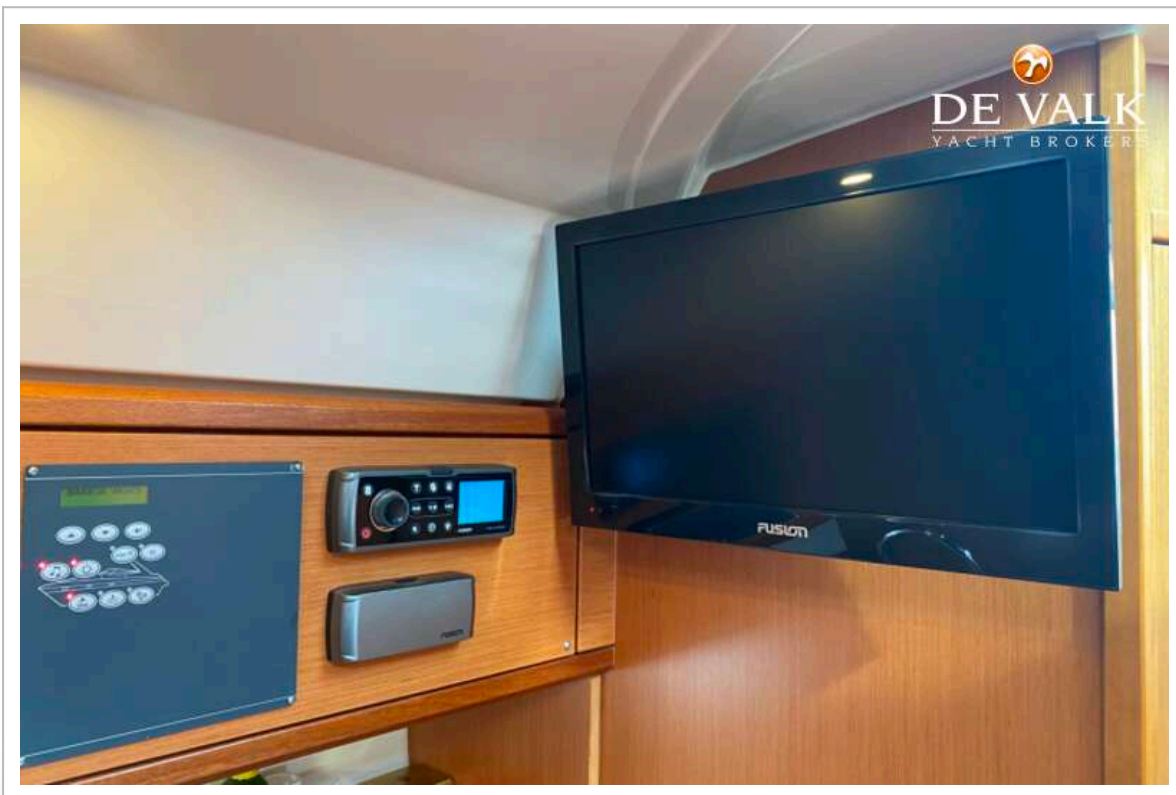

BAVARIA 32 SPORT