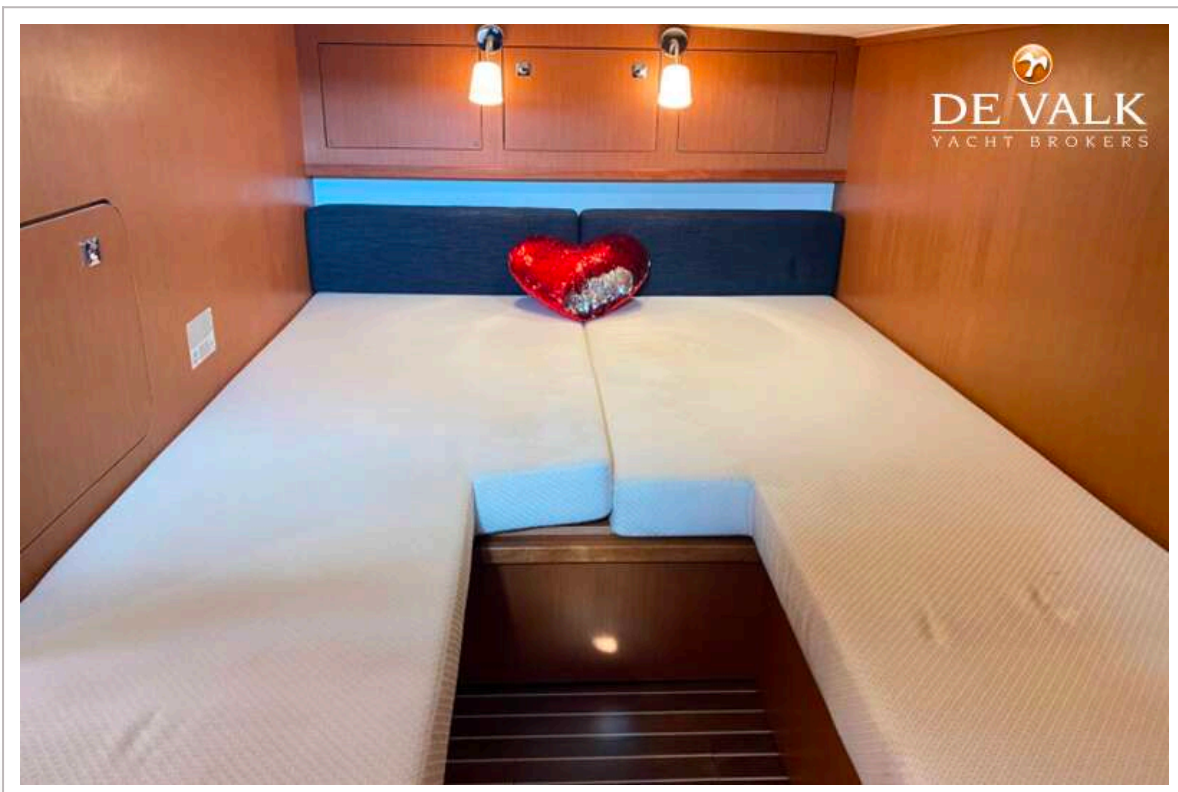

BAVARIA 32 SPORT