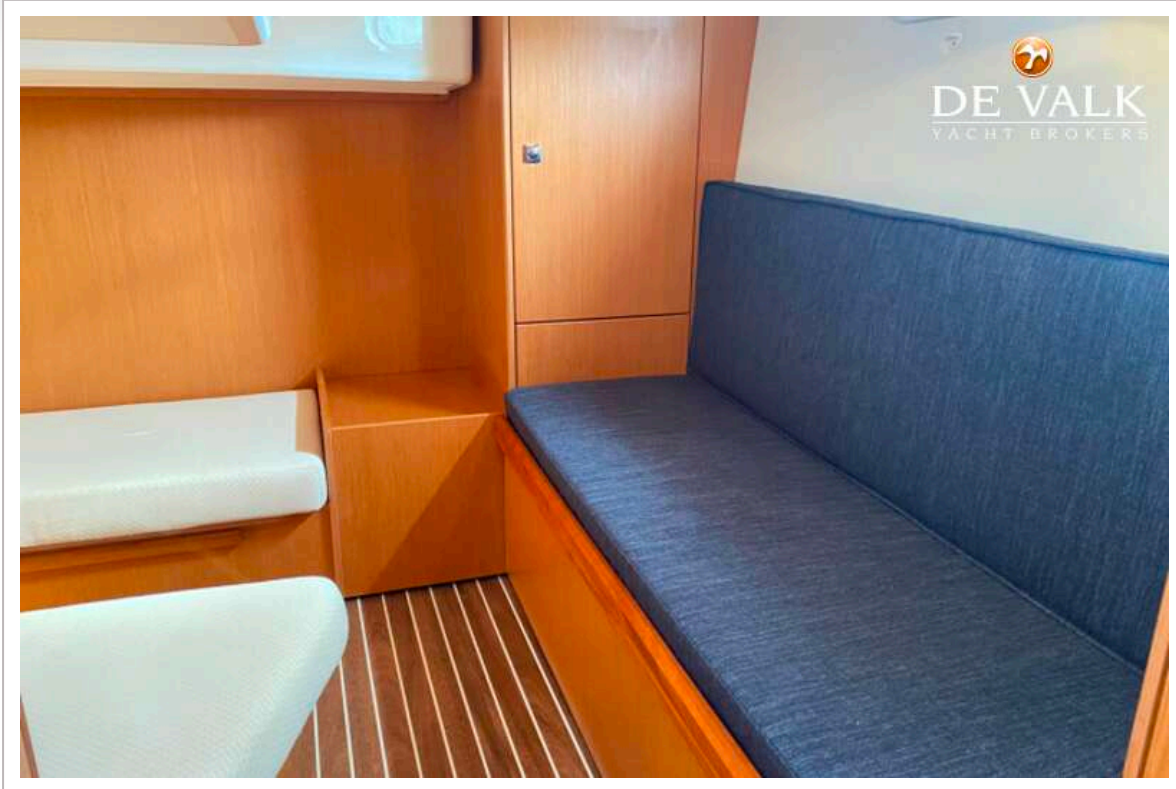

BAVARIA 32 SPORT