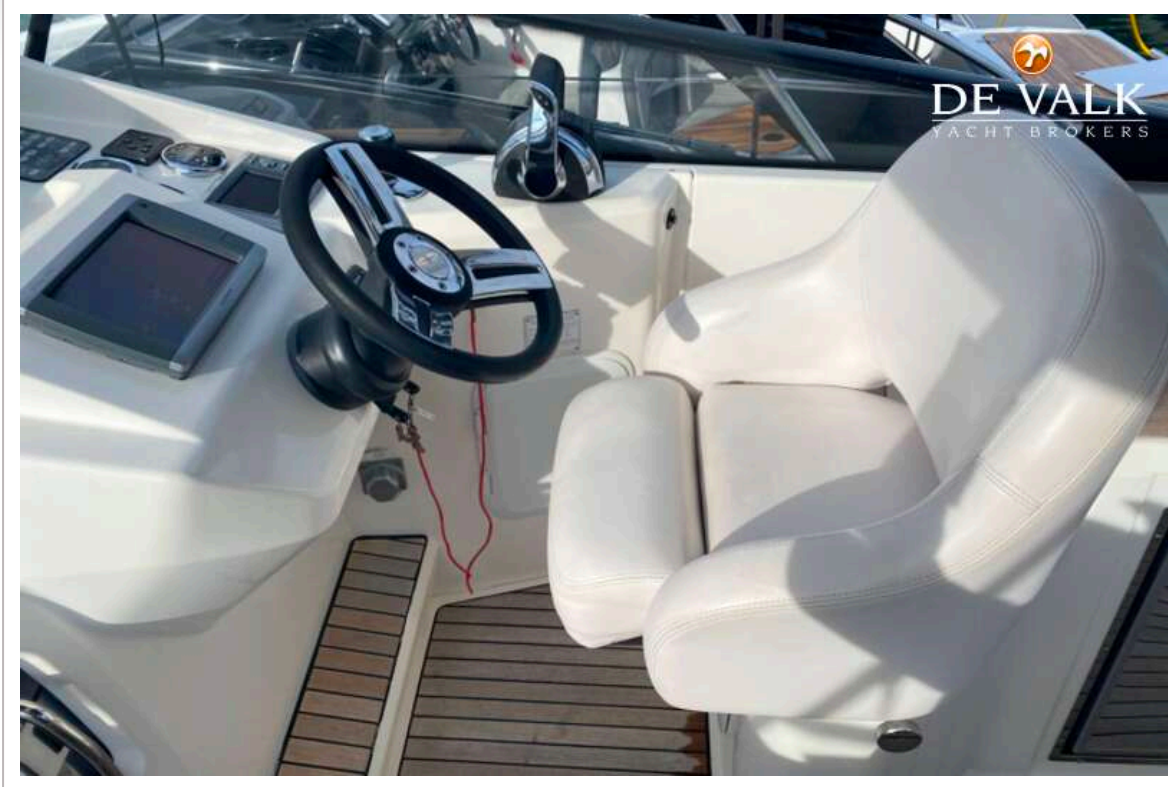

BAVARIA 32 SPORT