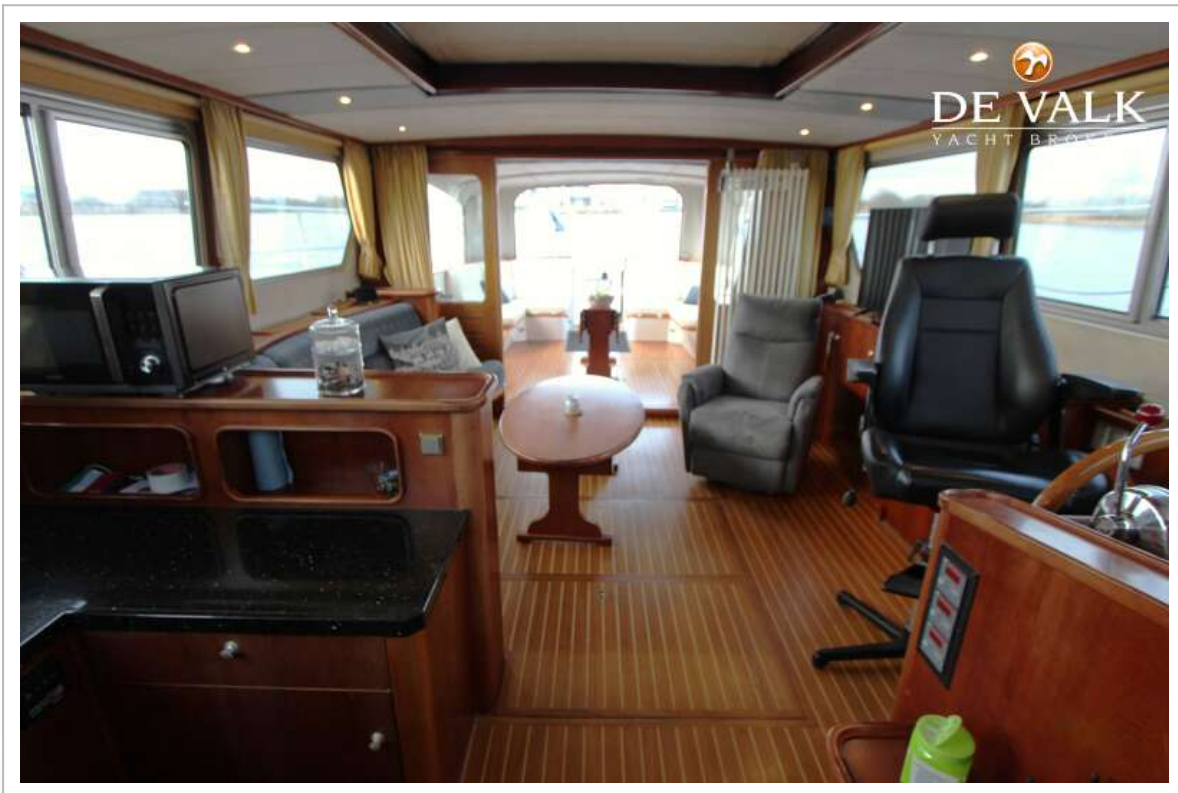

ZIJLMANS 1500 SUNDANCE