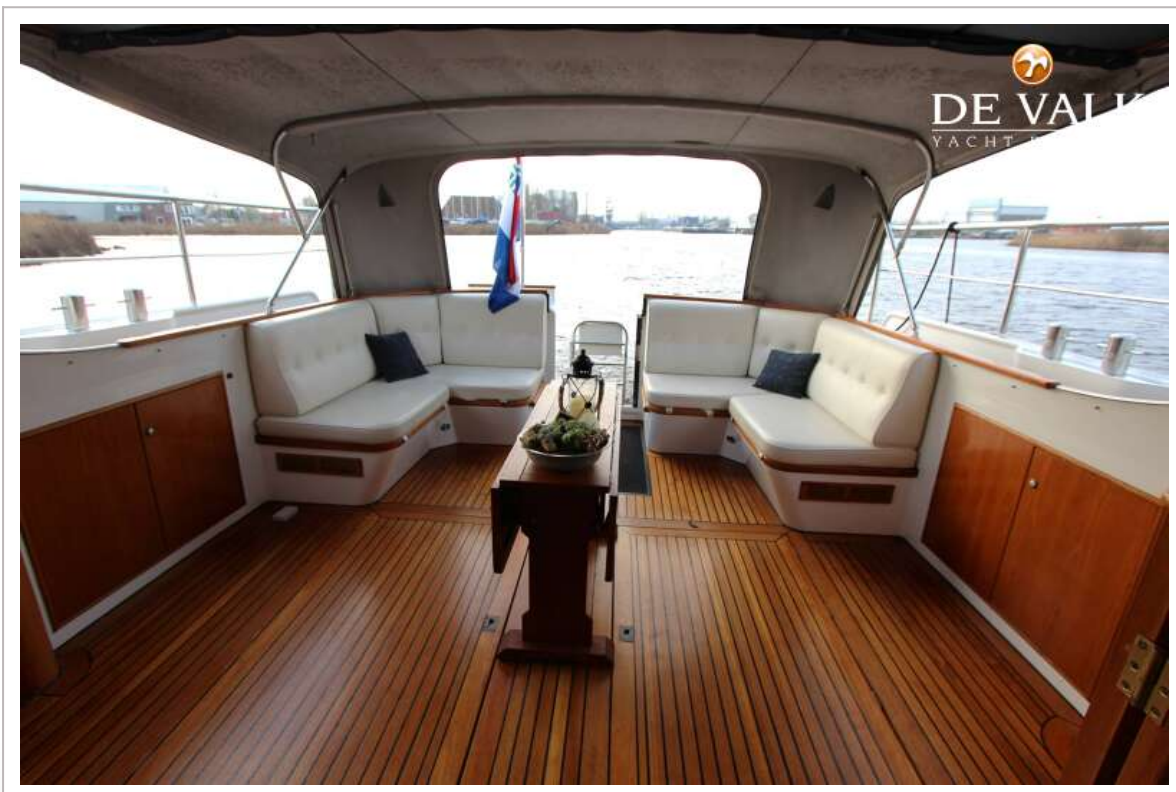

ZIJLMANS 1500 SUNDANCE