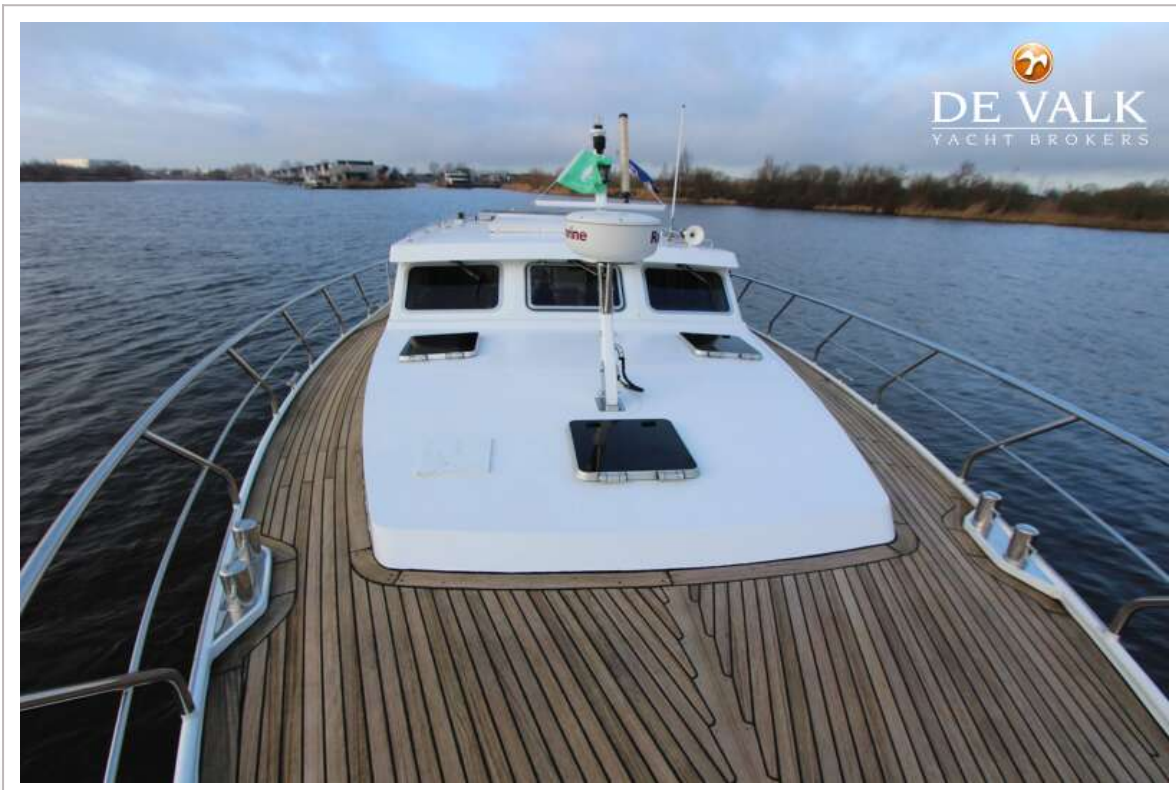

ZIJLMANS 1500 SUNDANCE