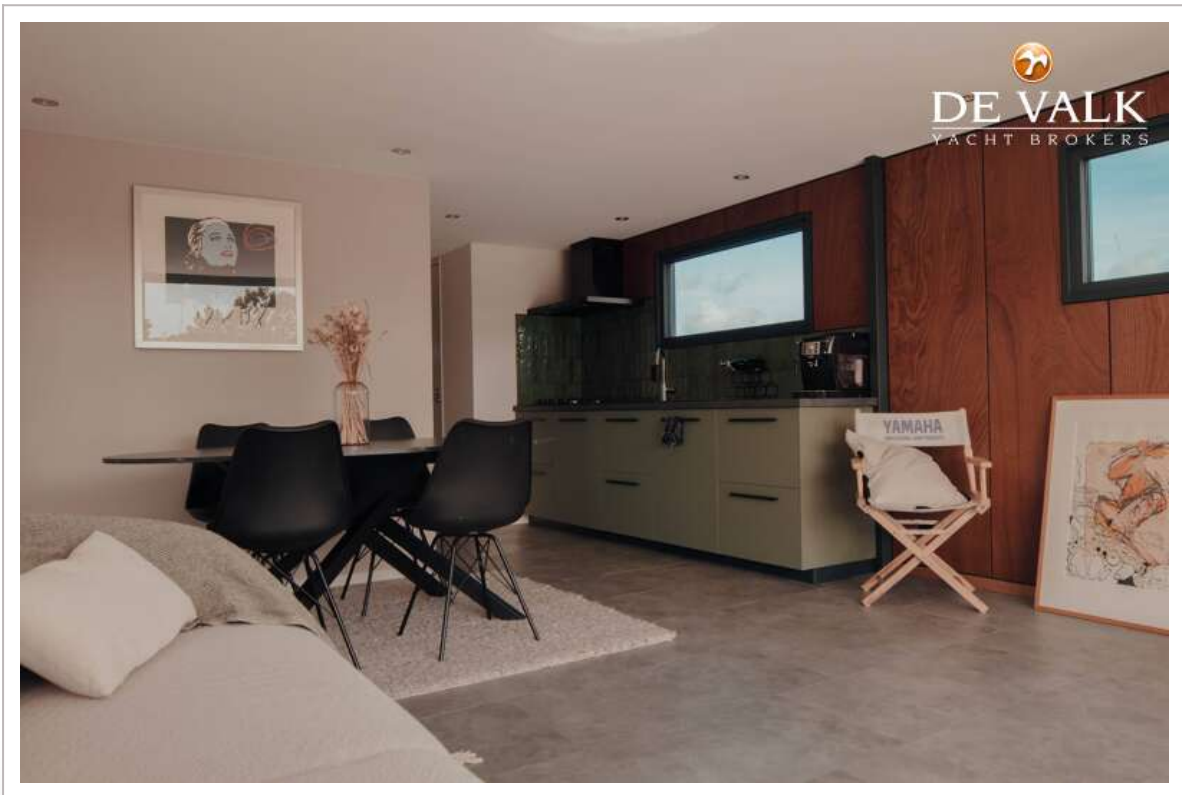

HOUSEBOAT SENSO 45