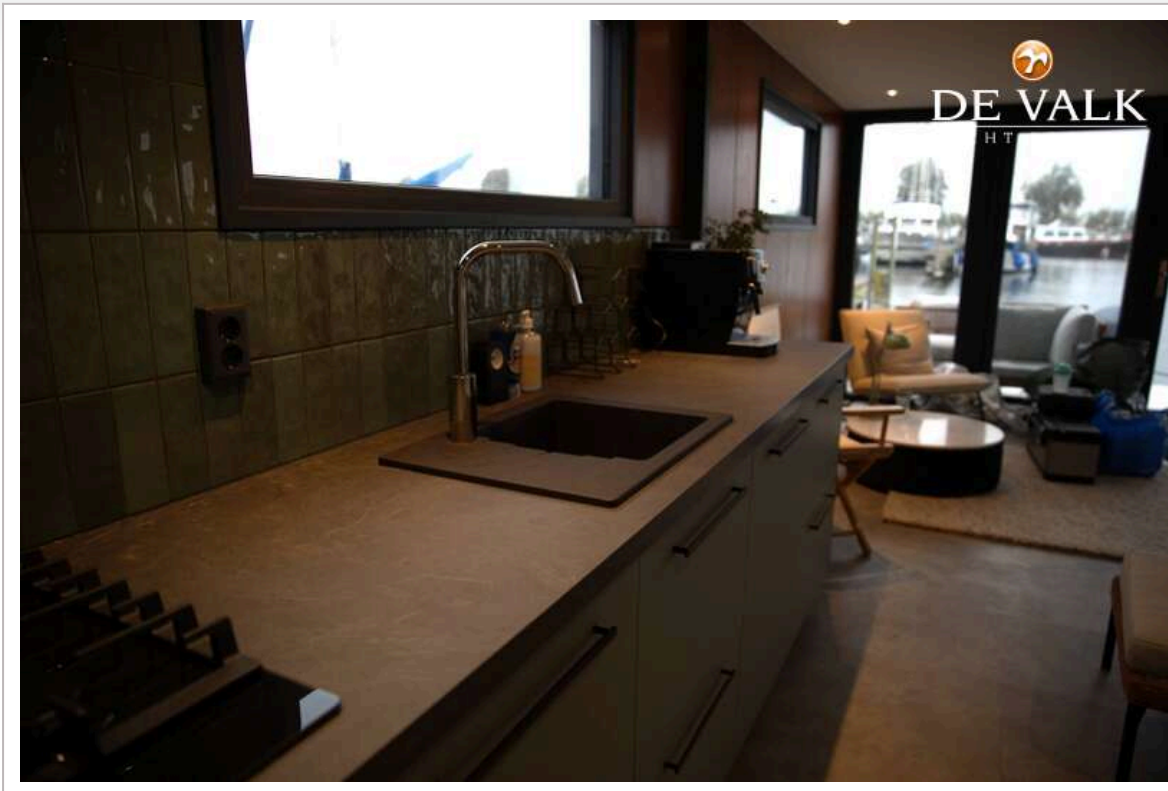

HOUSEBOAT SENSO 45