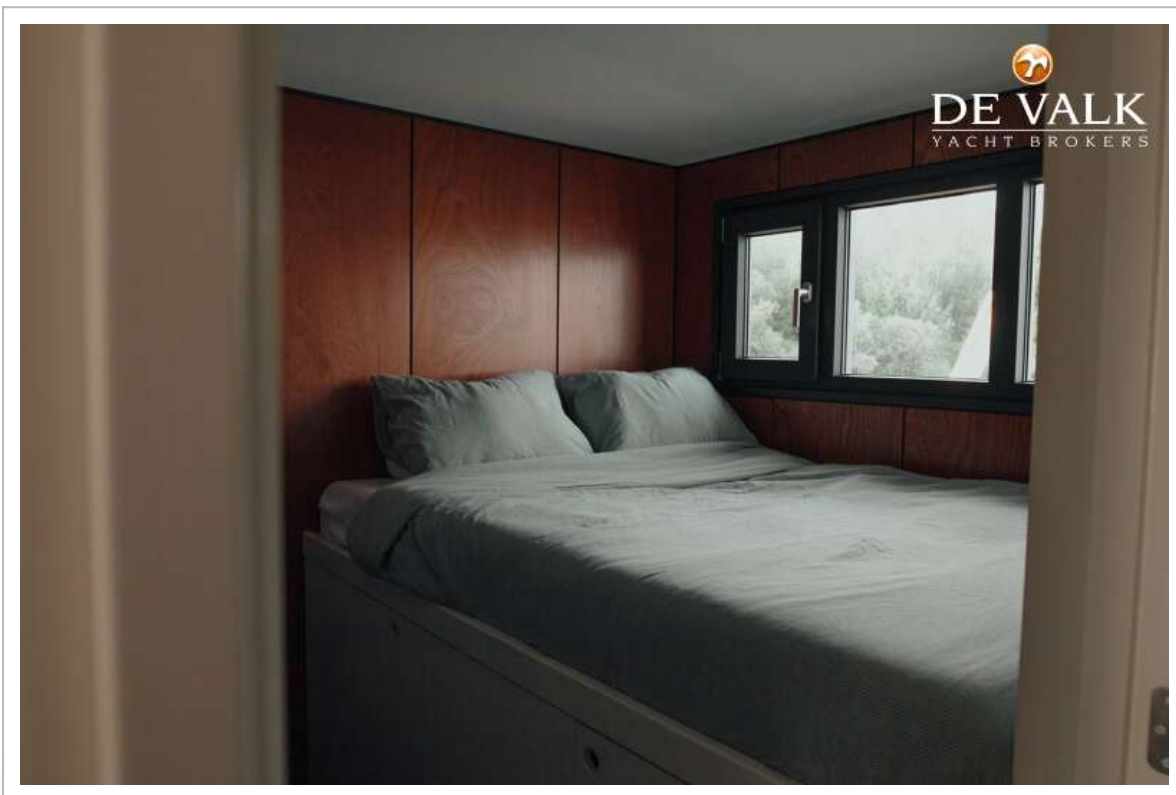

HOUSEBOAT SENSO 45