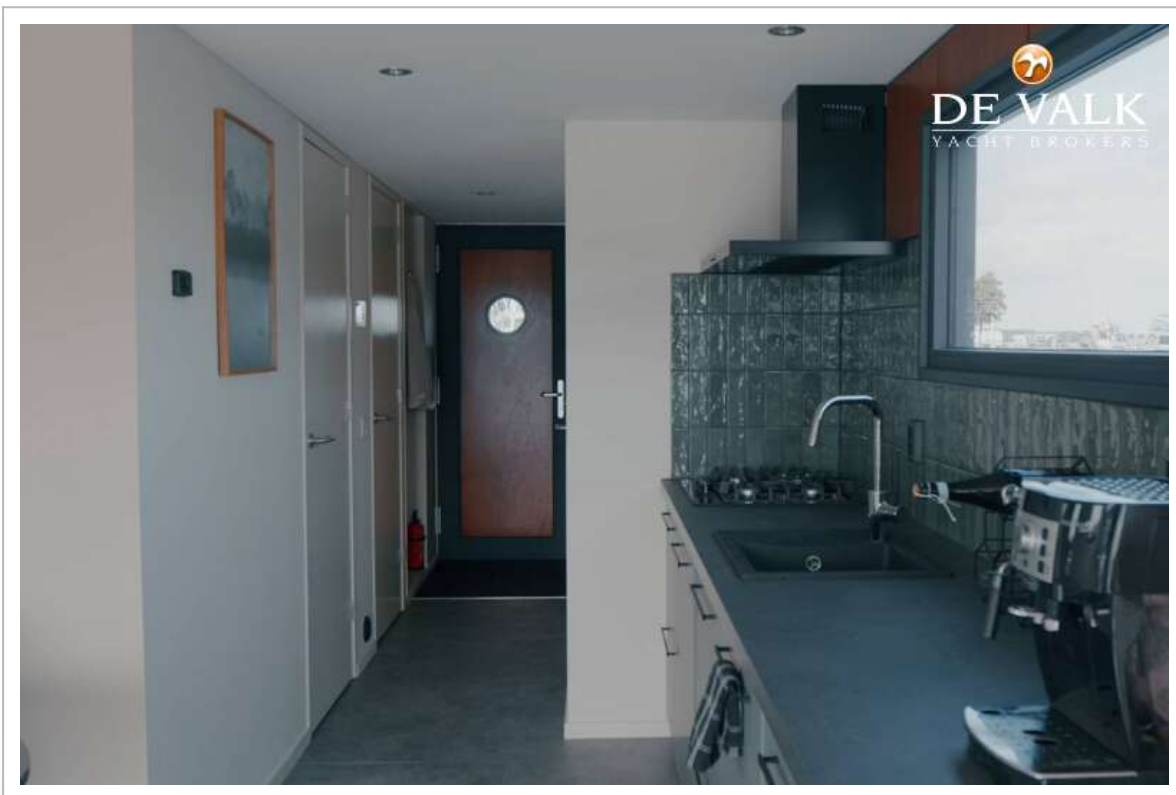

HOUSEBOAT SENSO 45