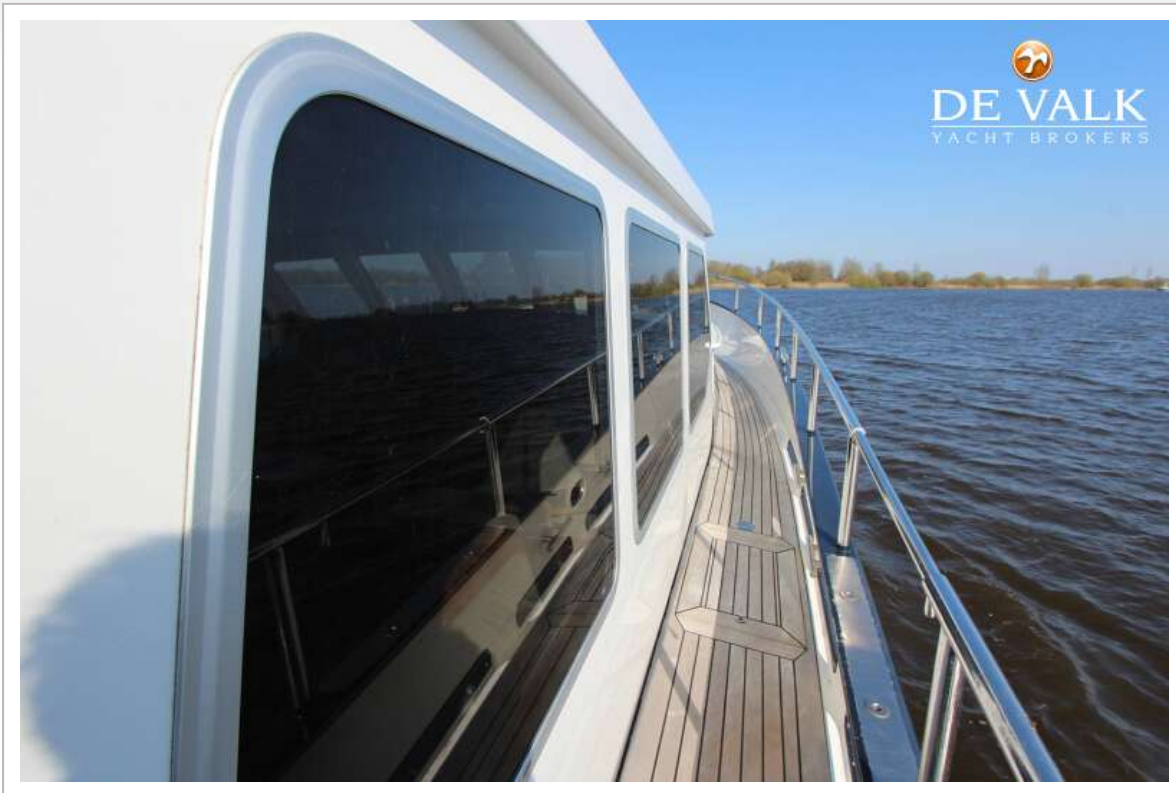

SPIEGELKOTTER 14.50