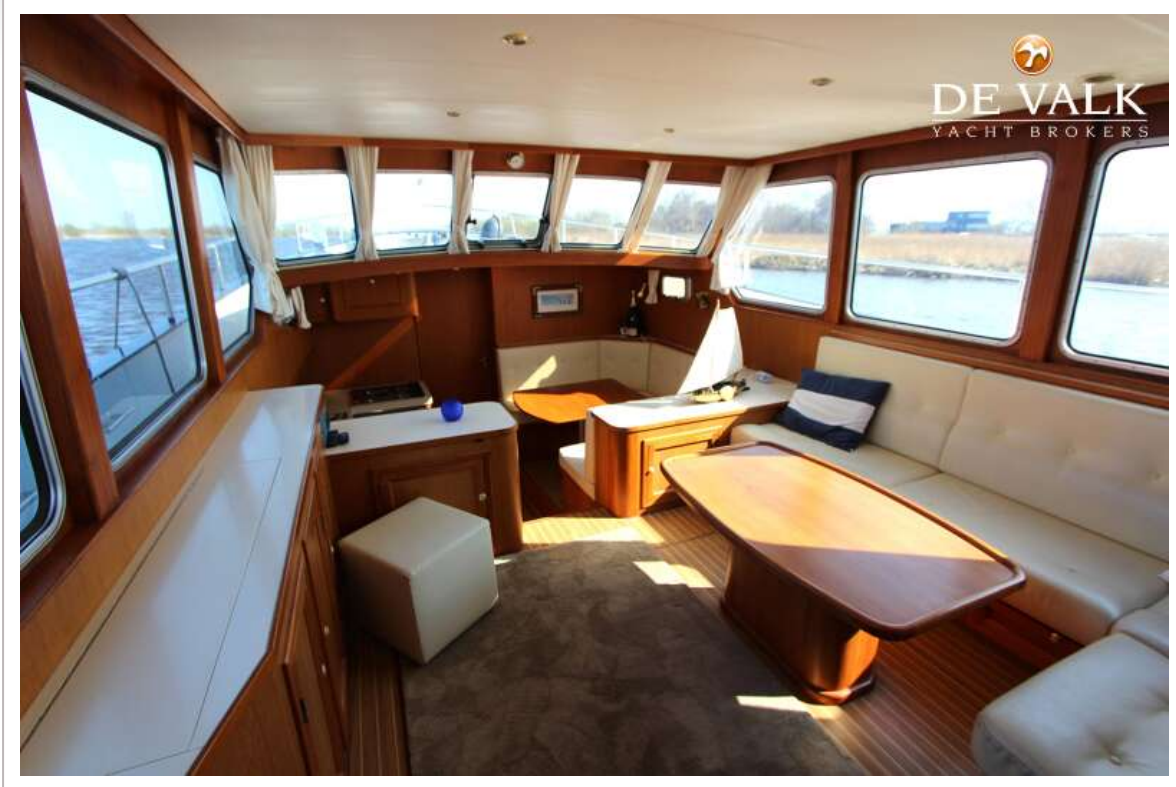

SPIEGELKOTTER 14.50