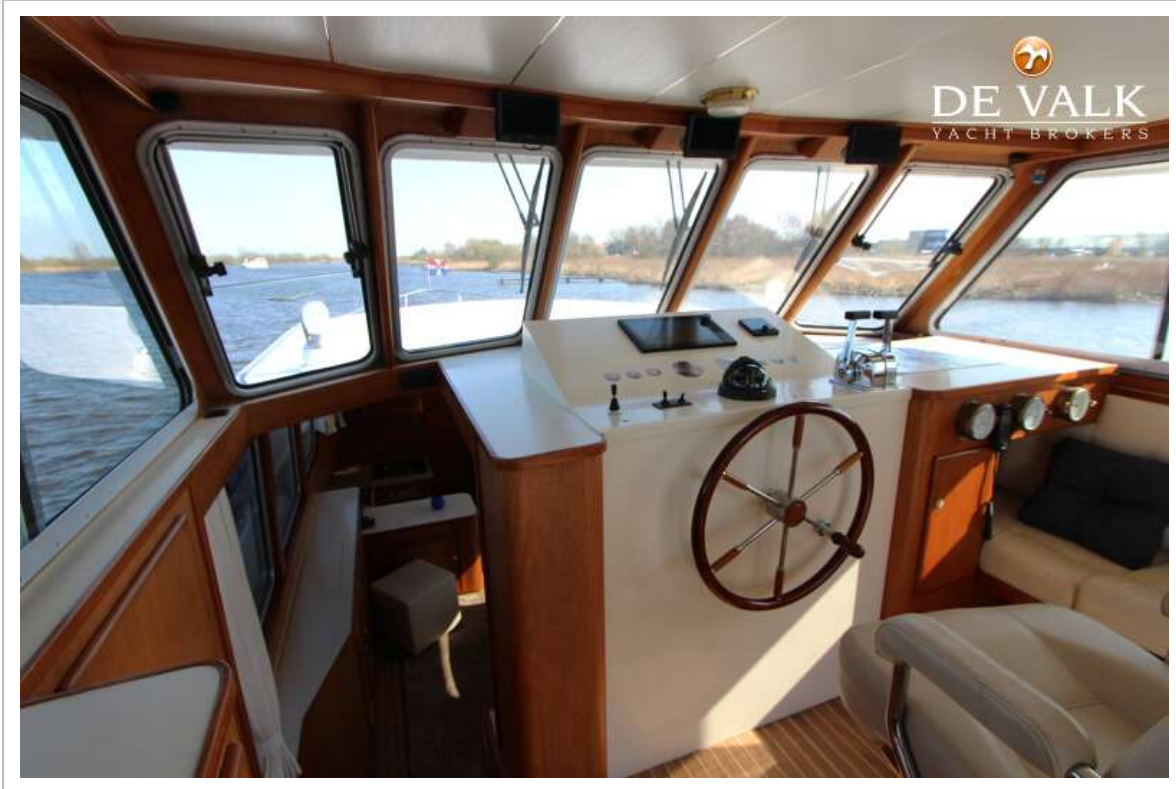

SPIEGELKOTTER 14.50