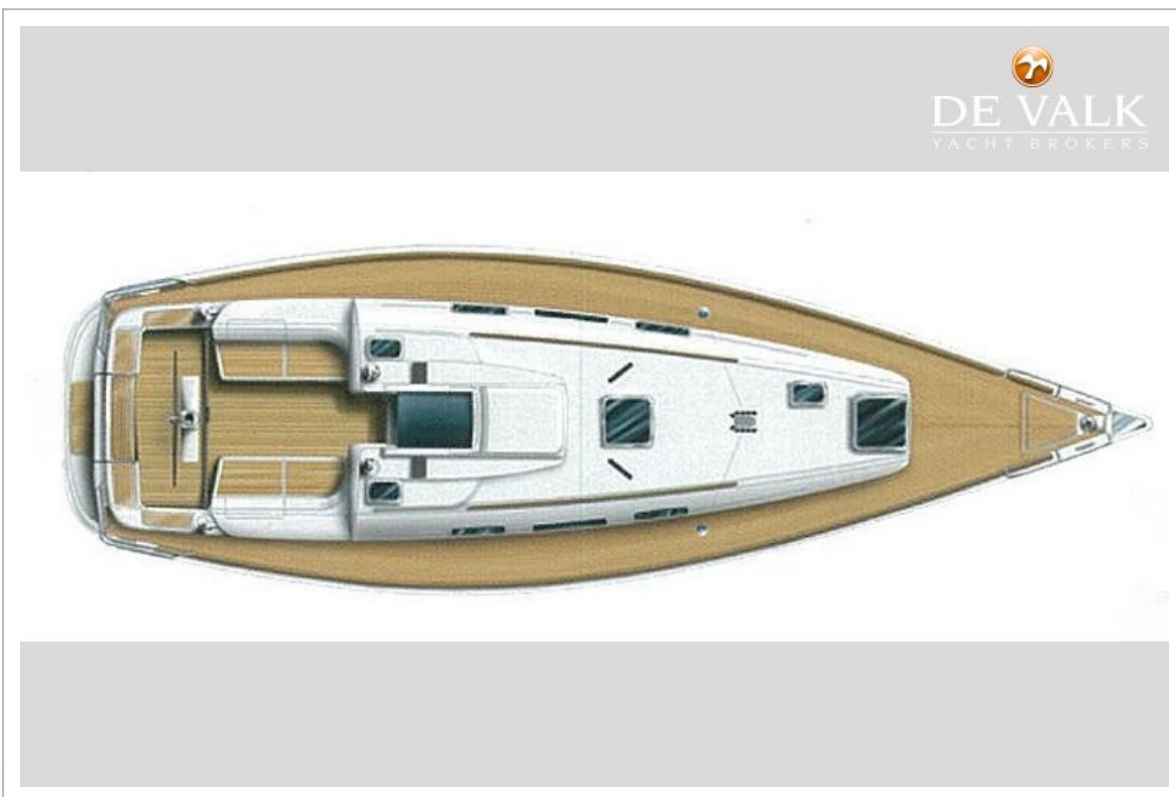

DUFOUR 40 PERFORMANCE