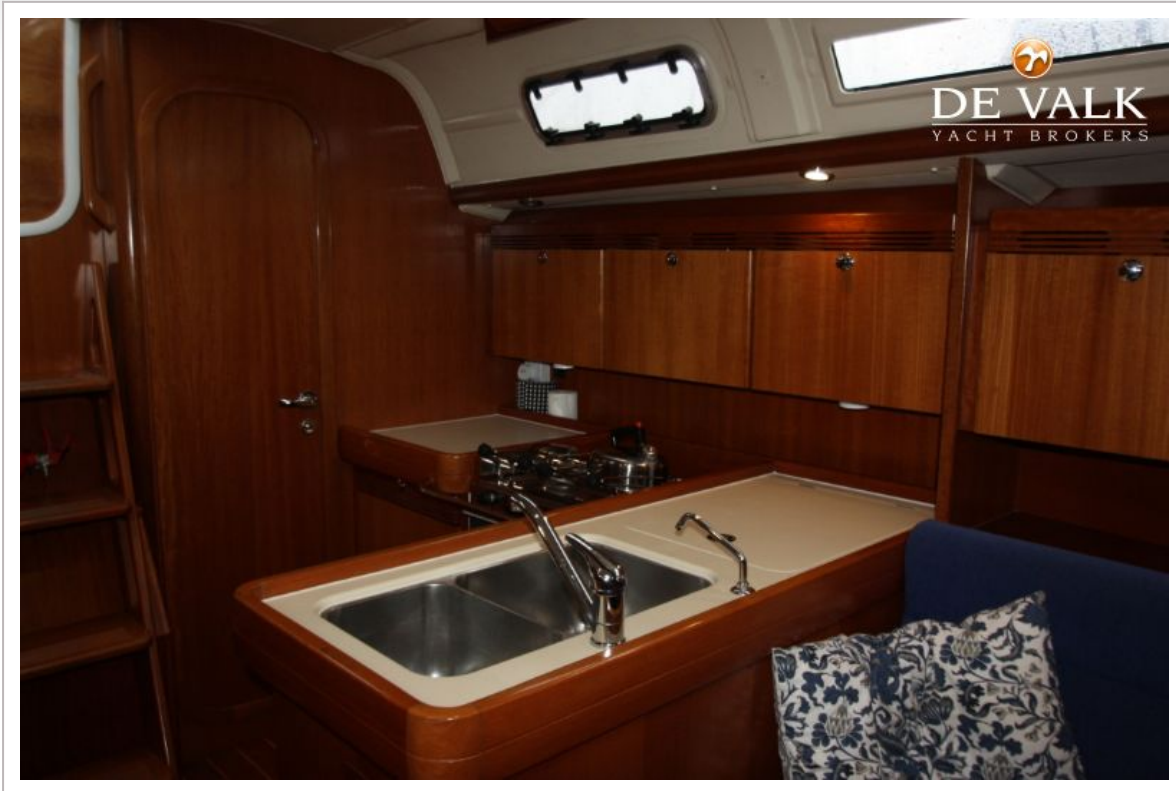

DUFOUR 40 PERFORMANCE