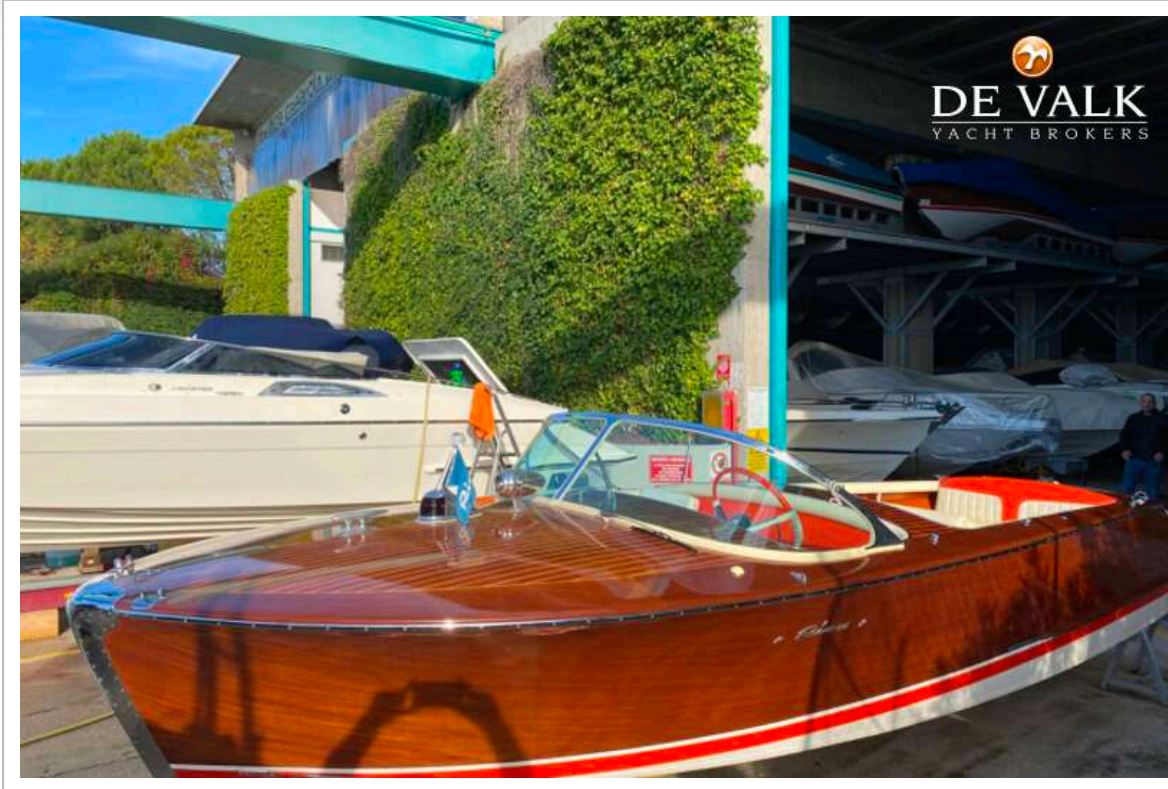

RIVA SUPER FLORIDA