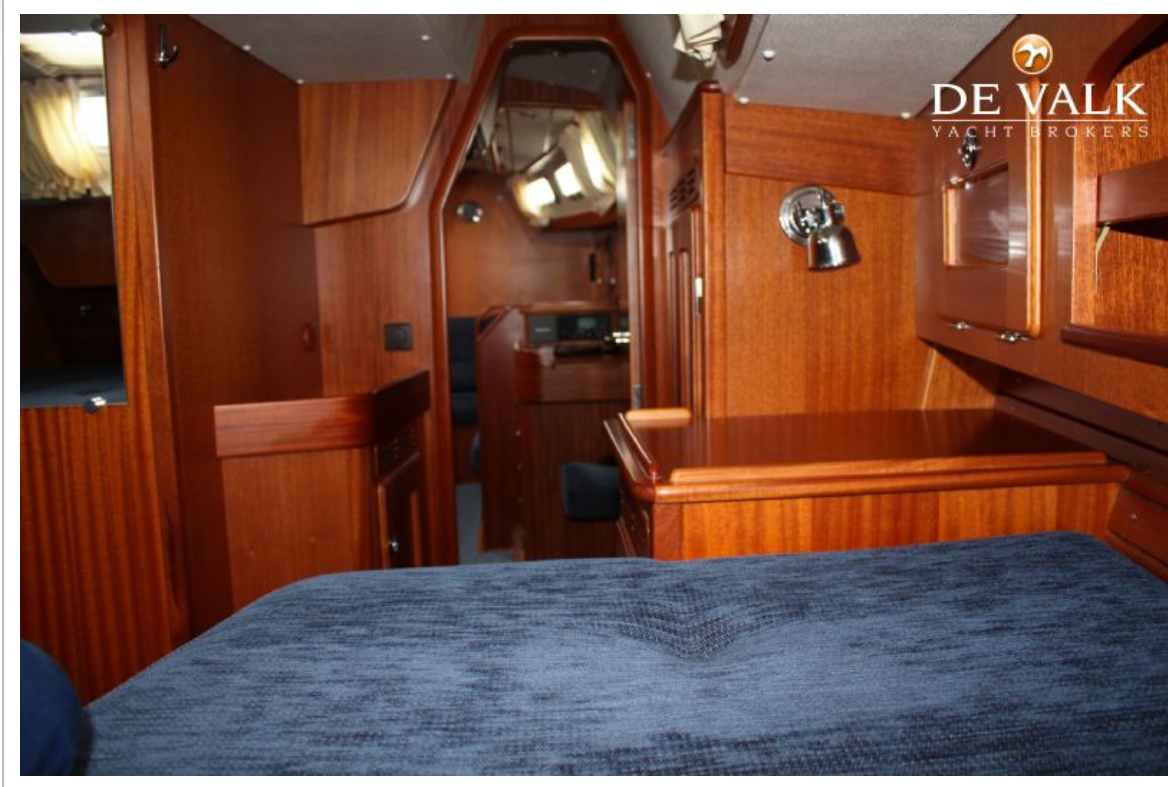

HALLBERG RASSY 40