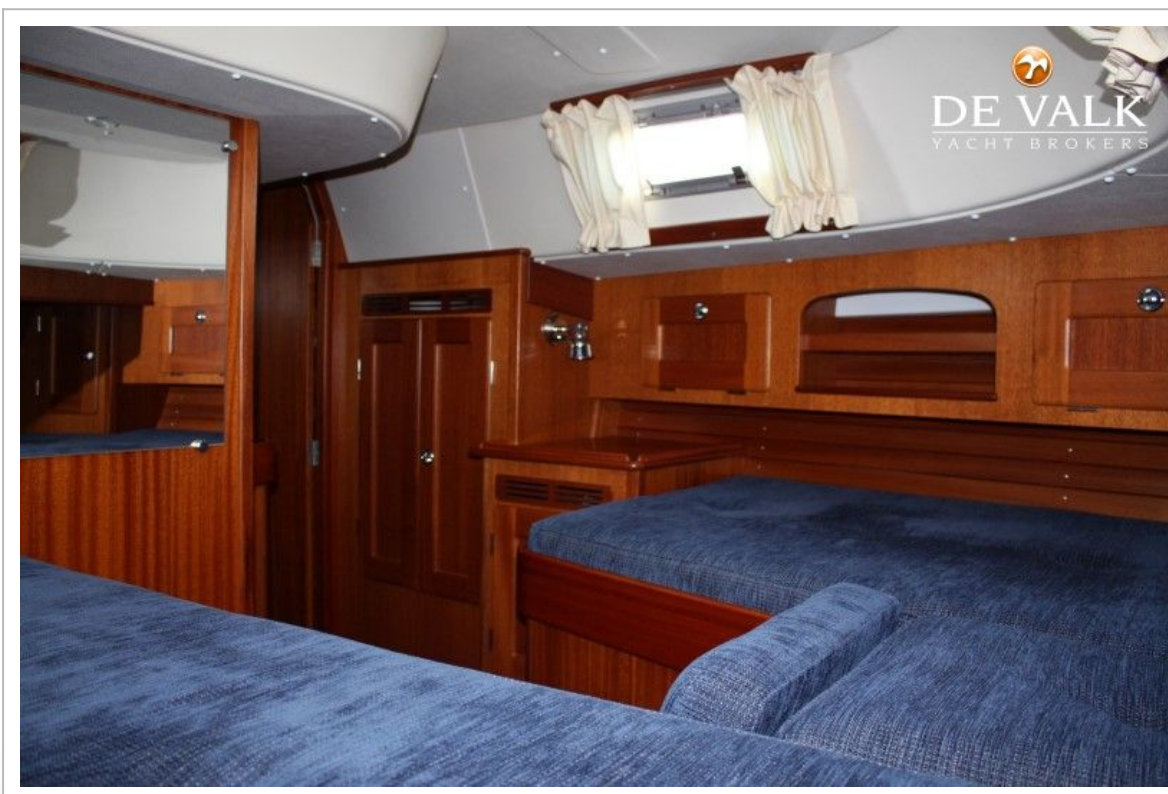

HALLBERG RASSY 40