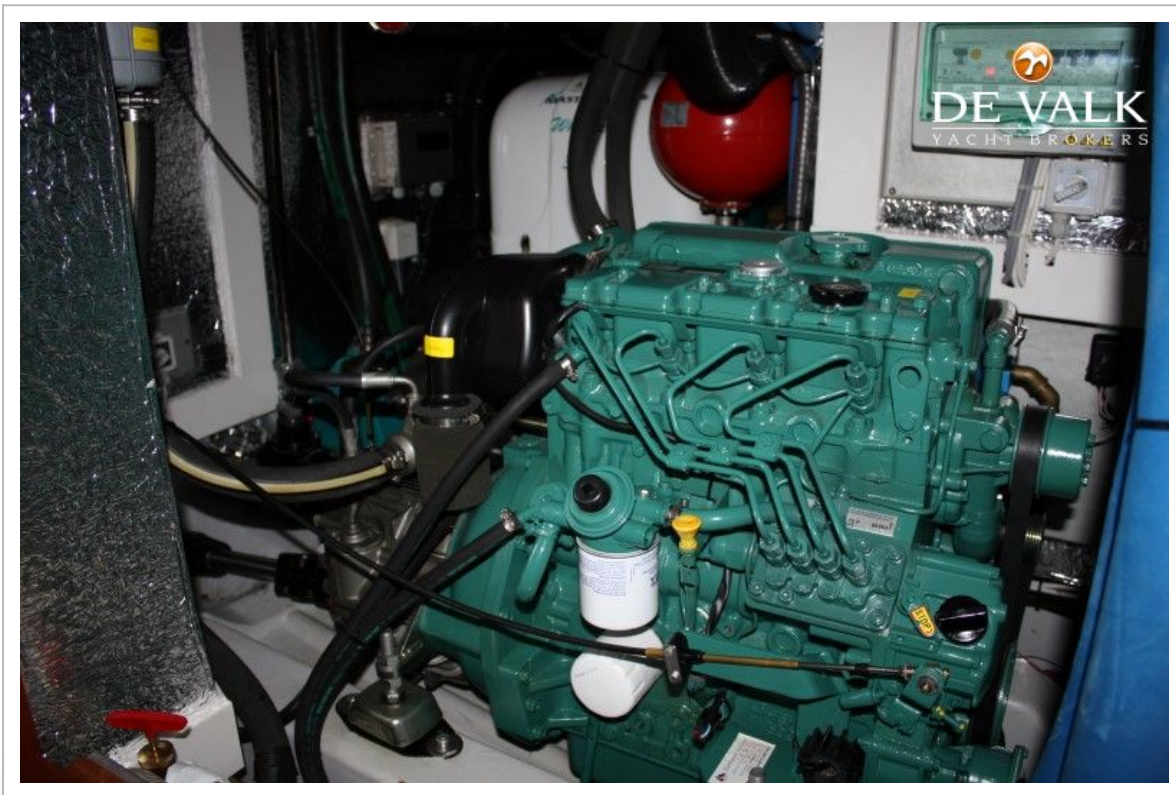

HALLBERG RASSY 40