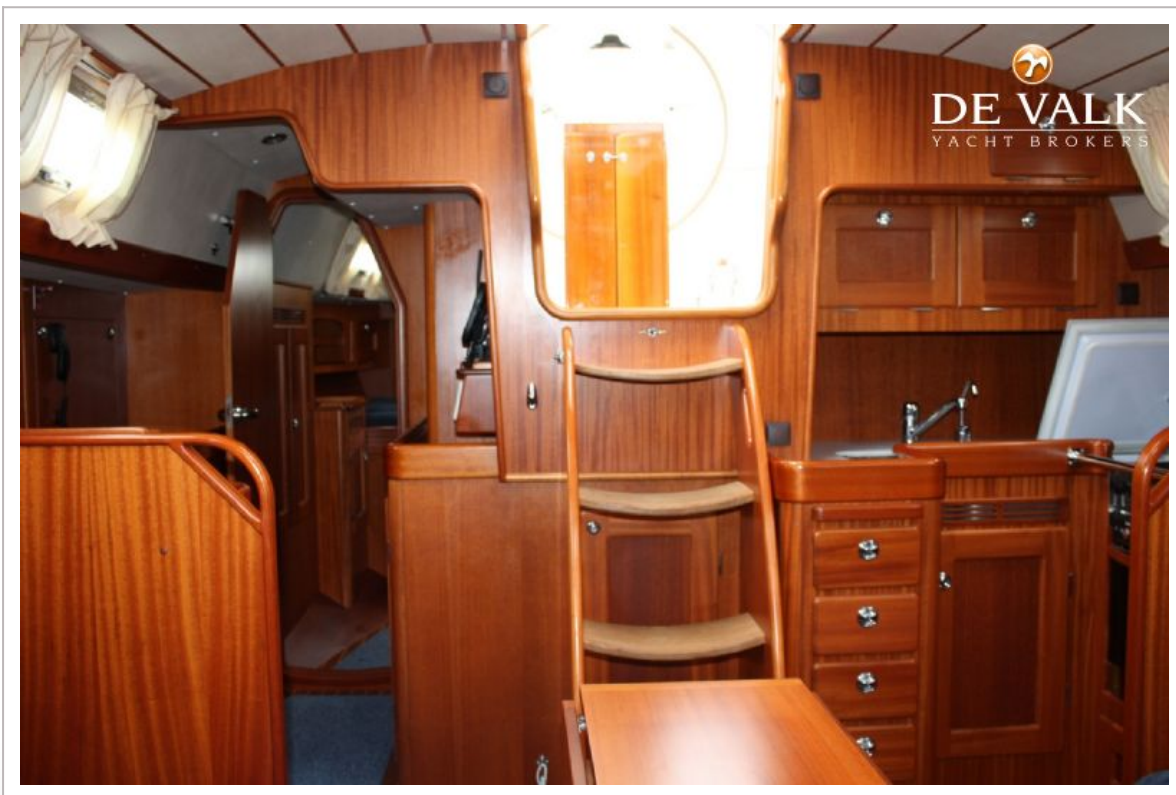

HALLBERG RASSY 40