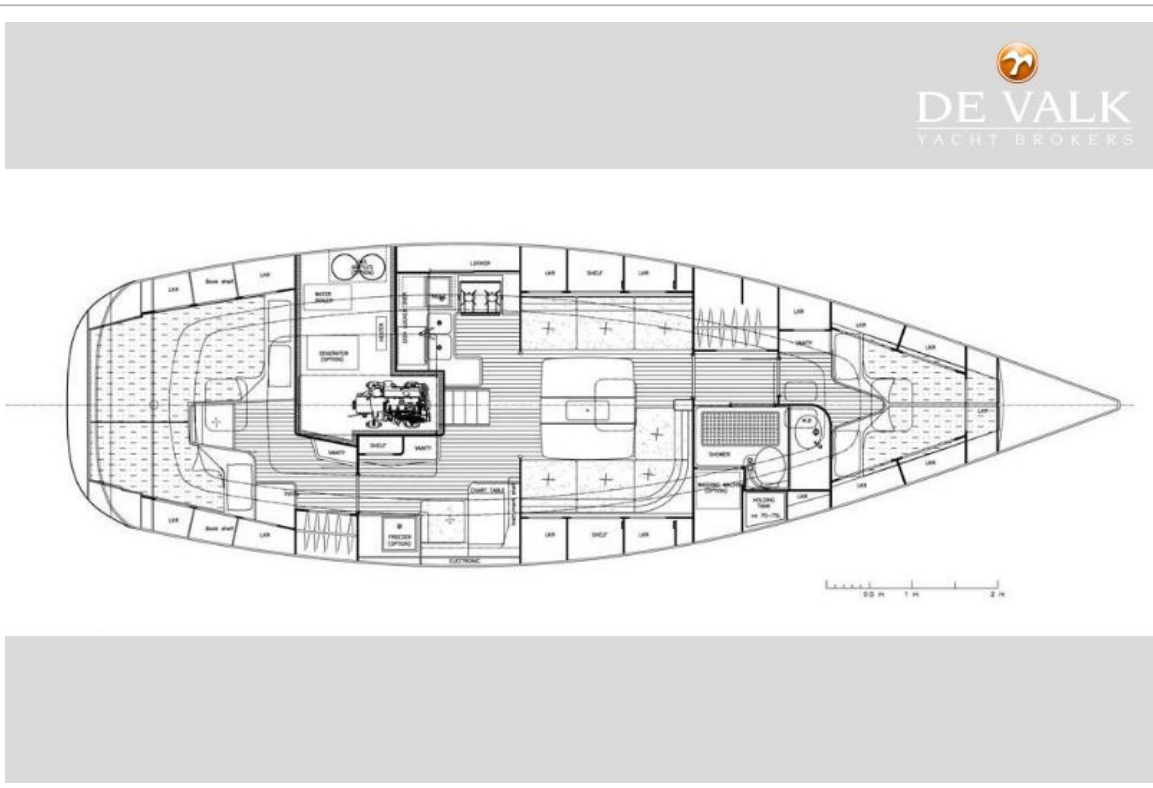

HALLBERG RASSY 40