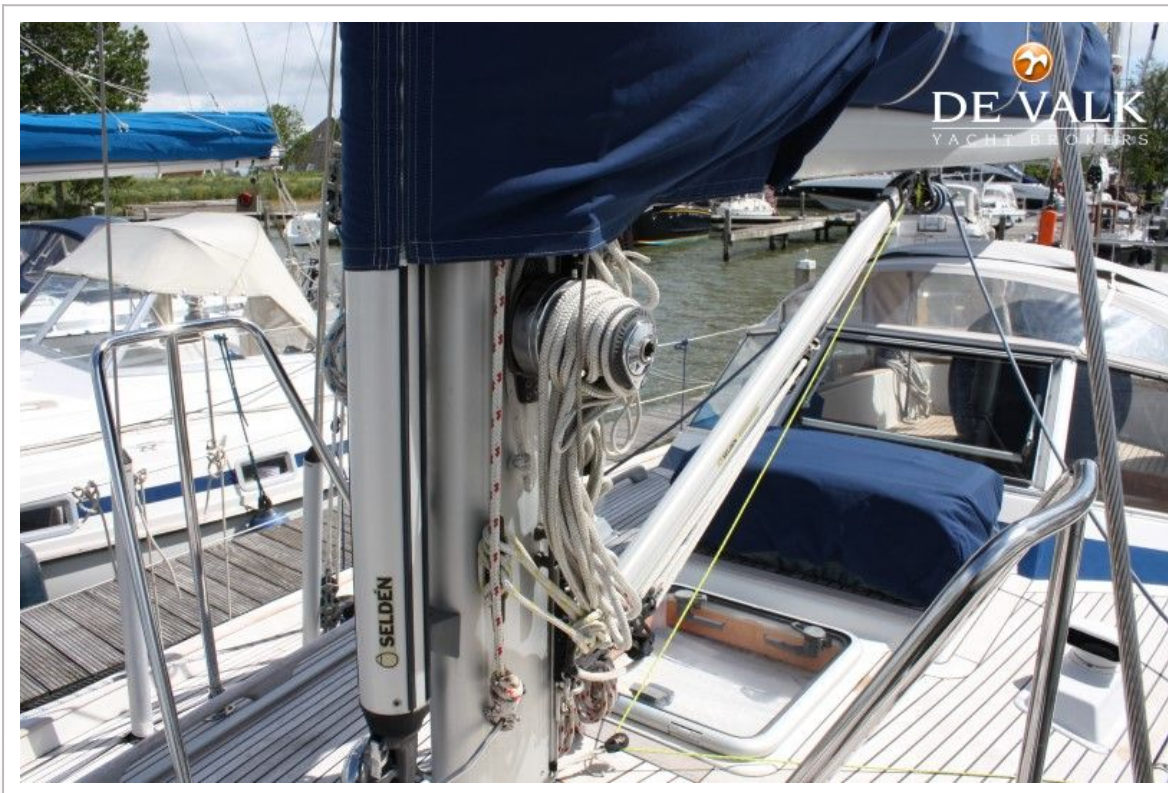

HALLBERG RASSY 40