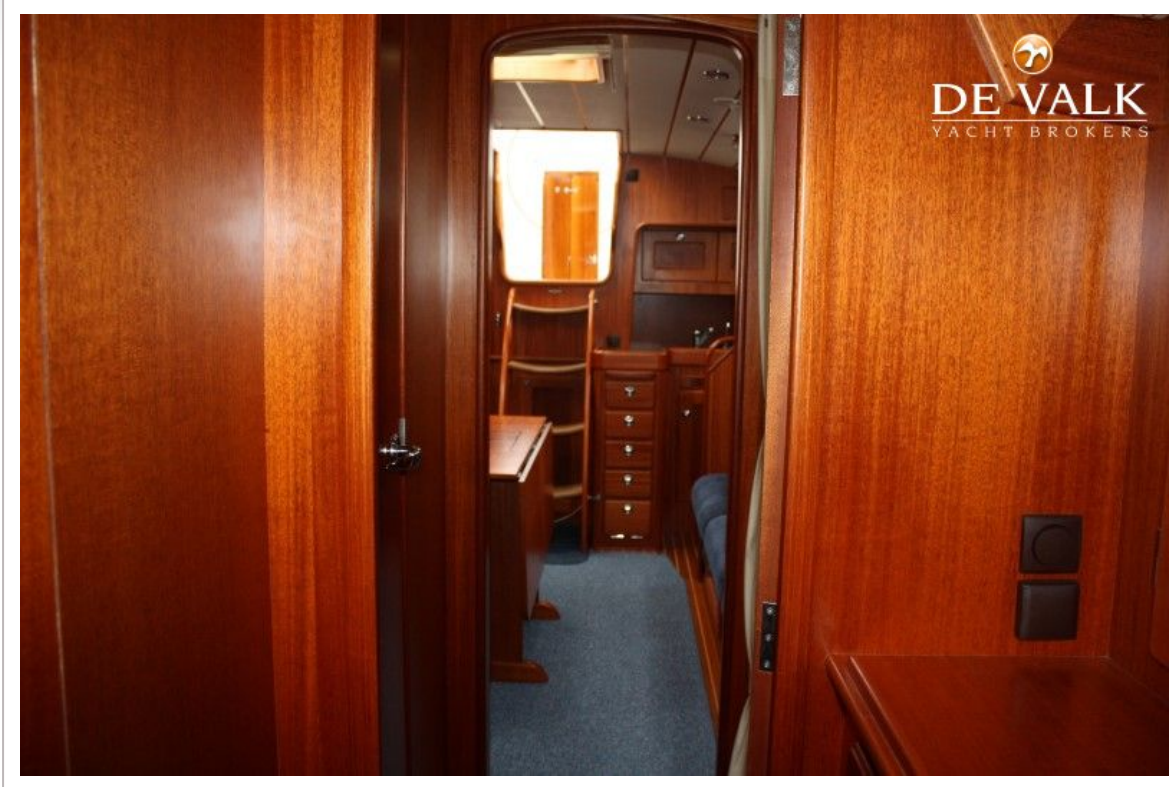

HALLBERG RASSY 40