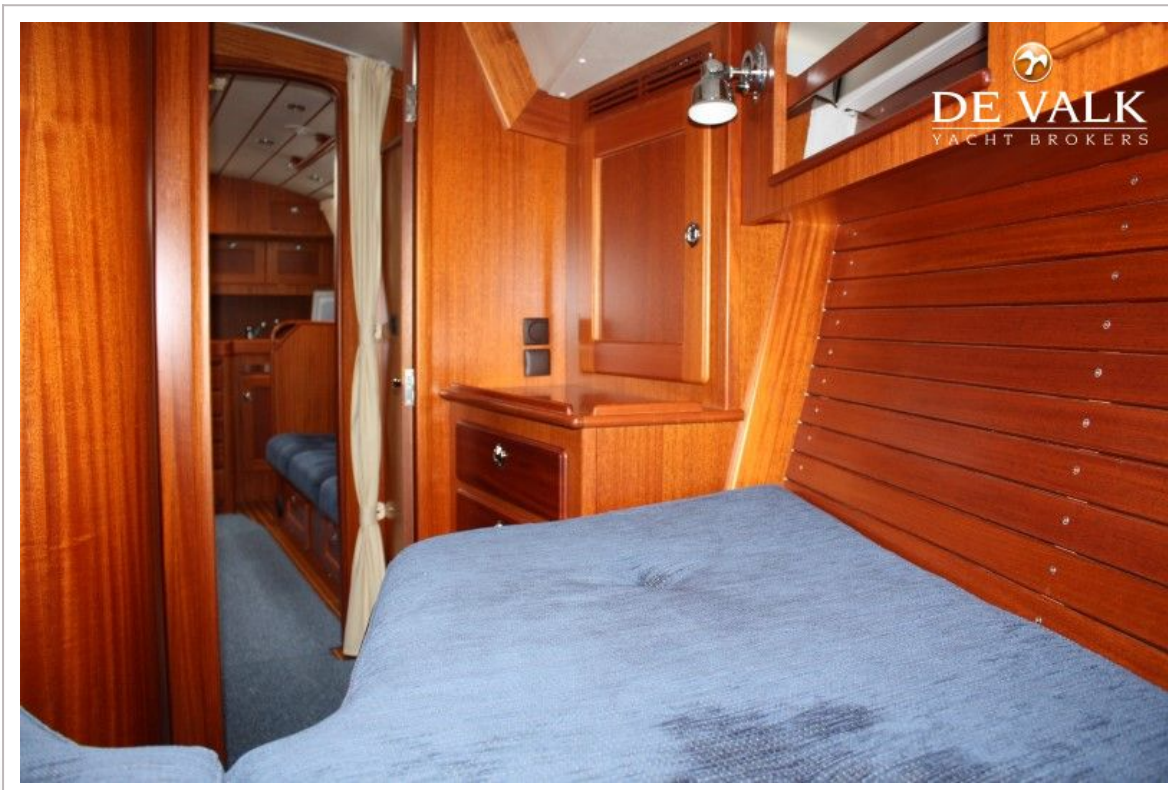

HALLBERG RASSY 40