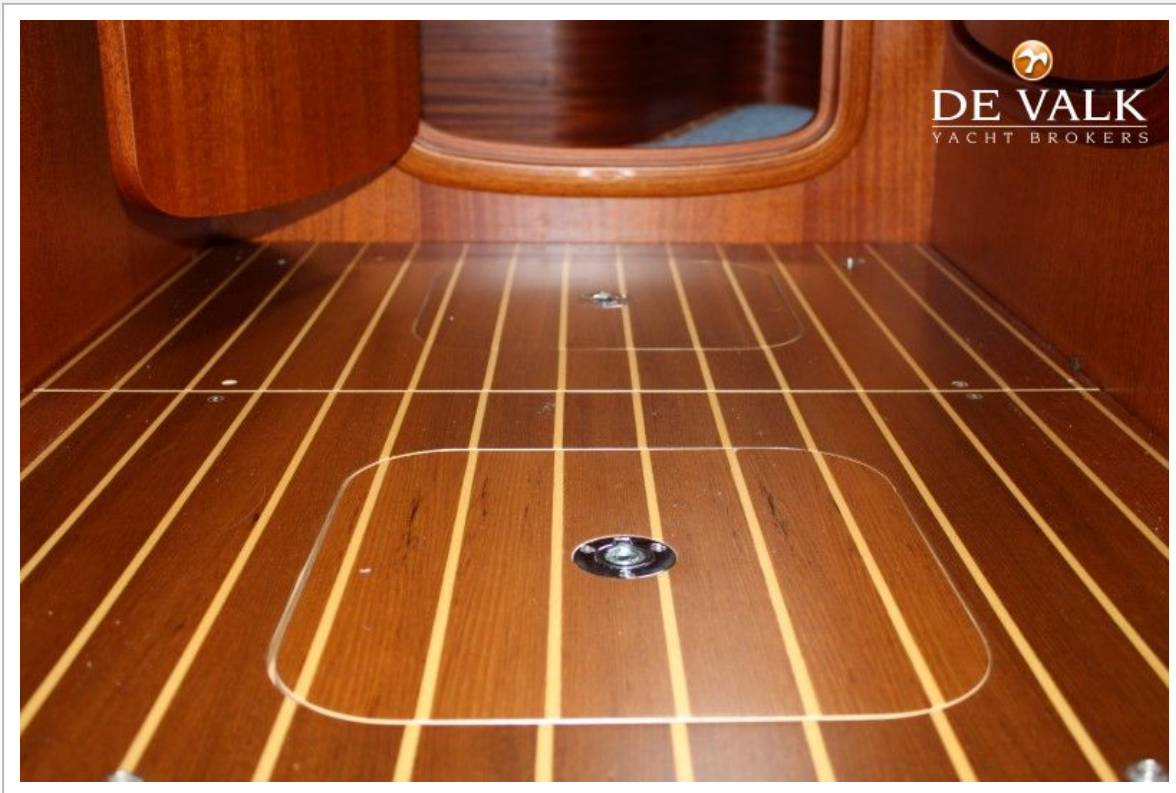

HALLBERG RASSY 40