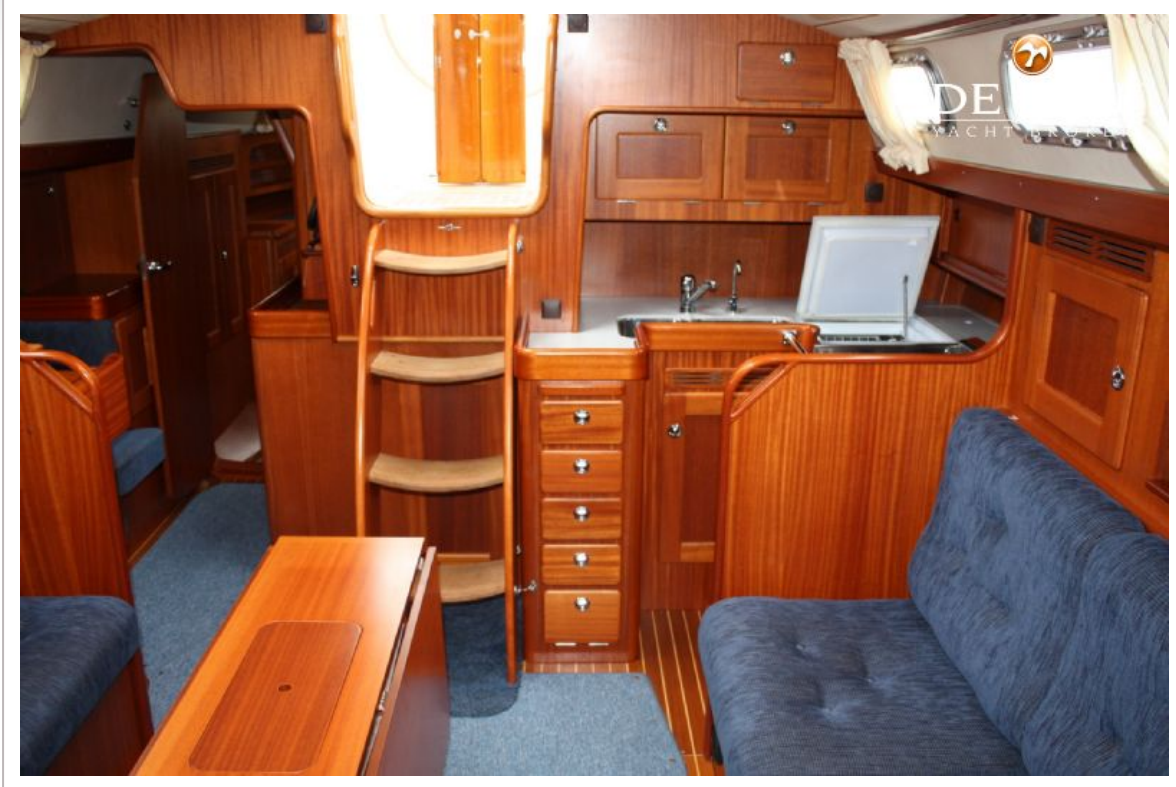

HALLBERG RASSY 40