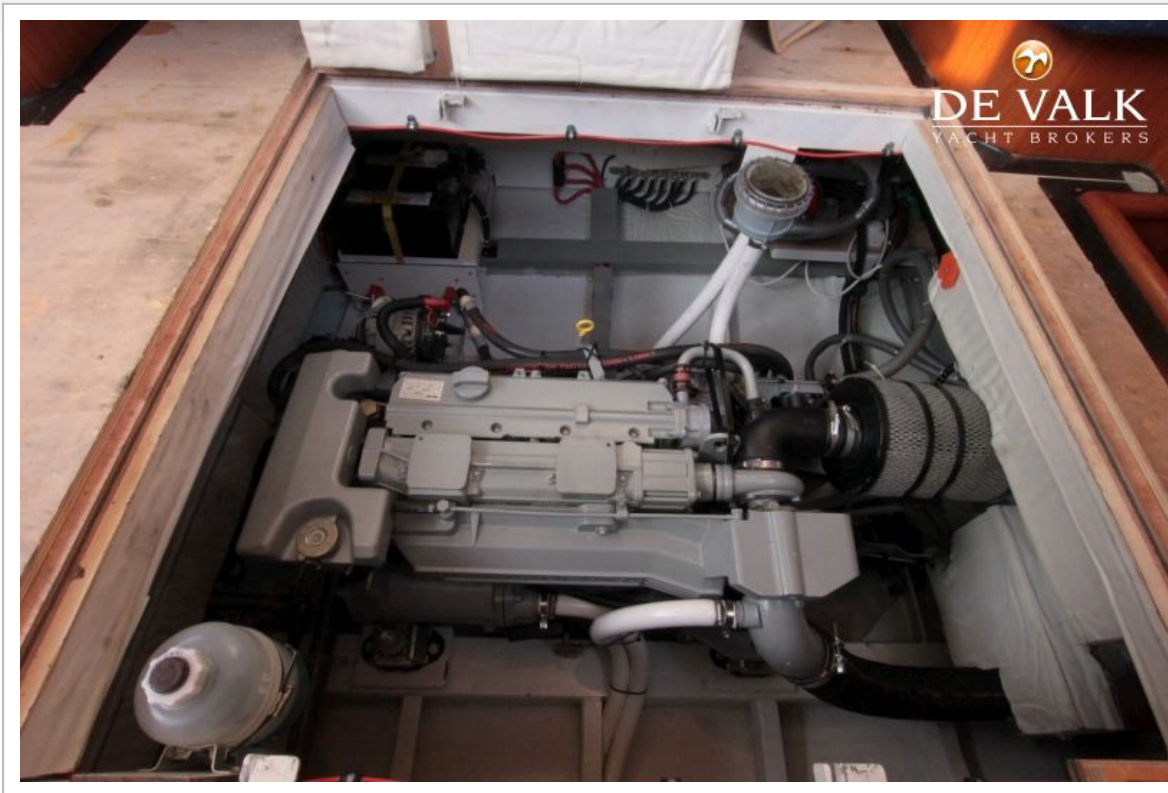

BABRO CLASSIC 1150 XL