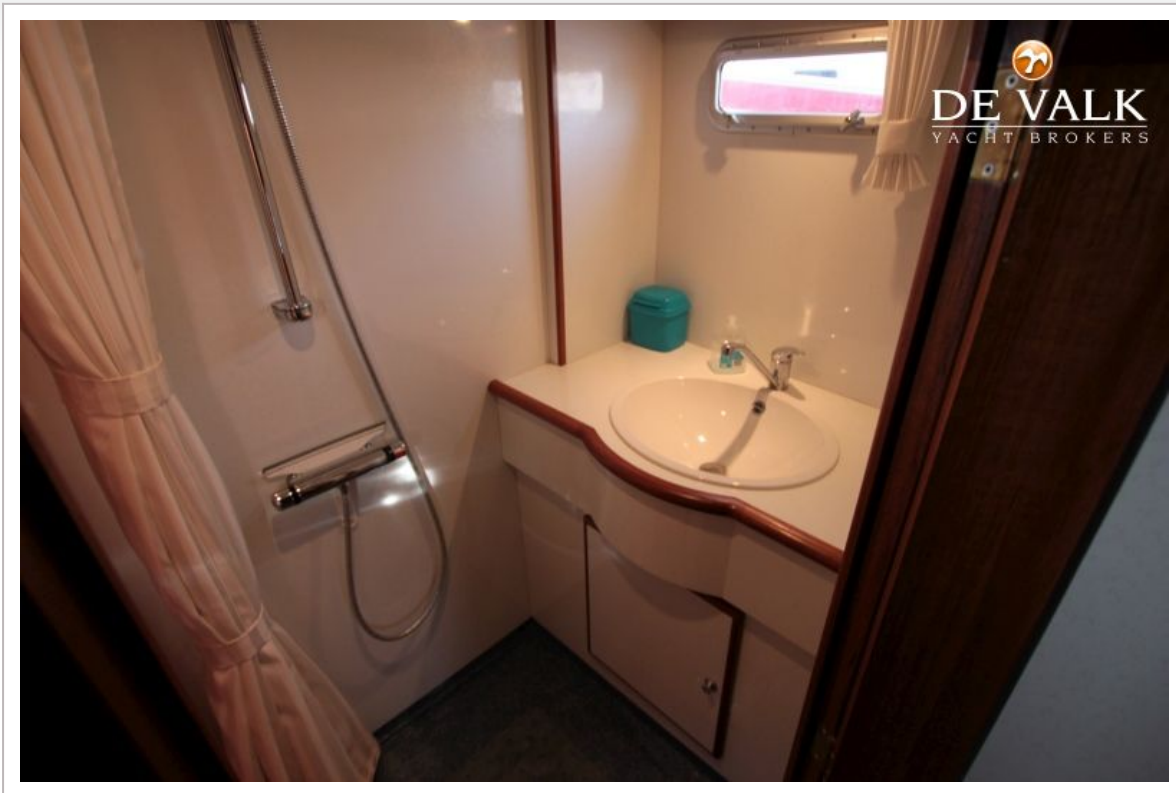

BABRO CLASSIC 1150 XL