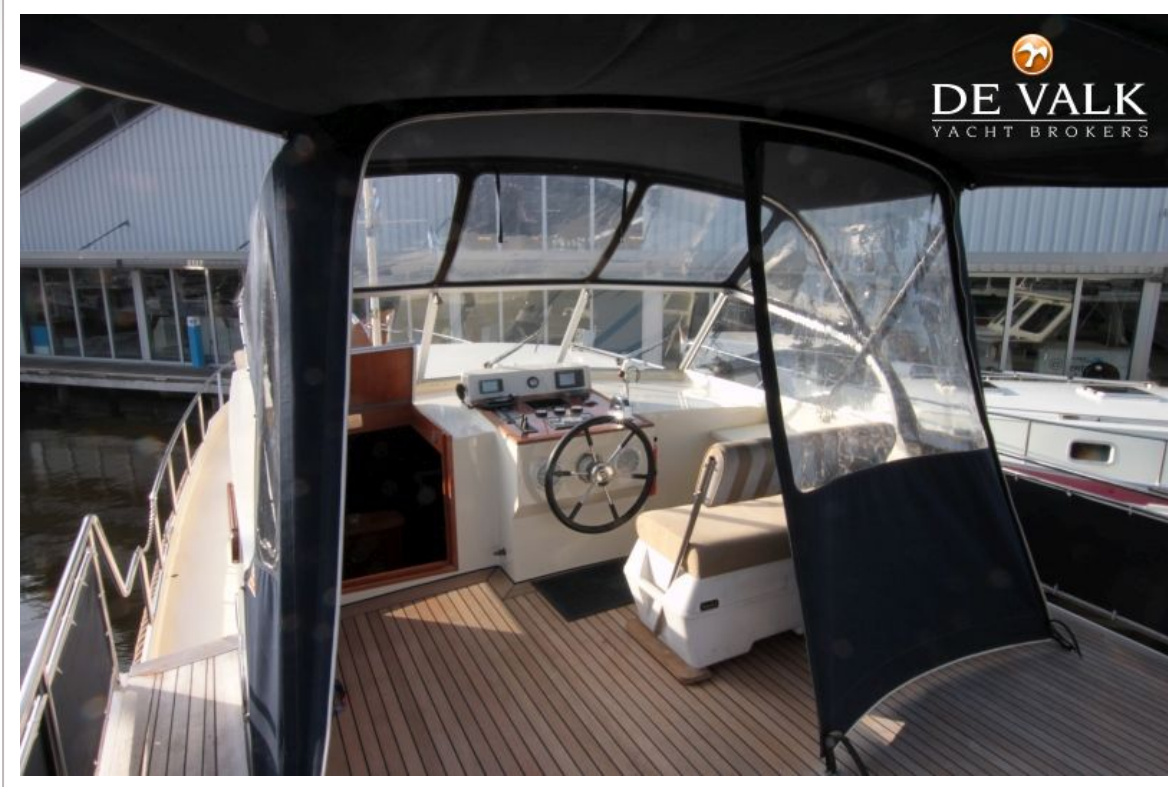

BABRO CLASSIC 1150 XL