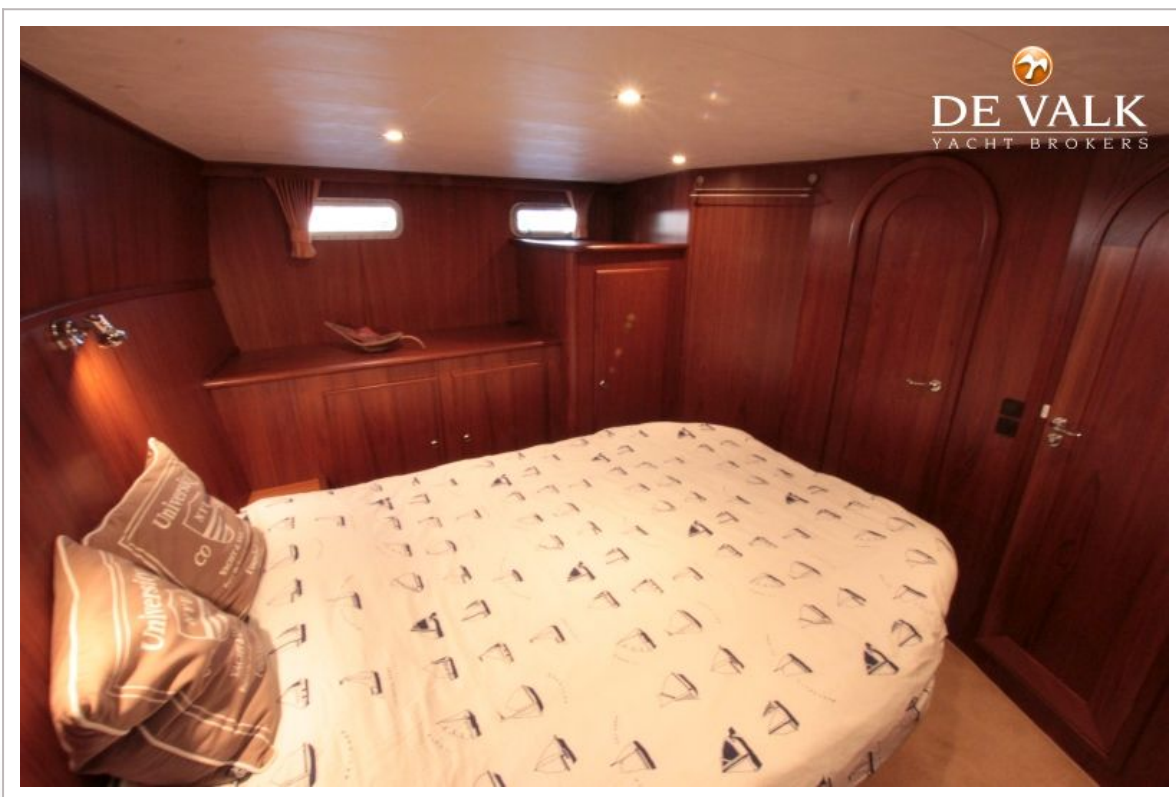

BABRO CLASSIC 1150 XL