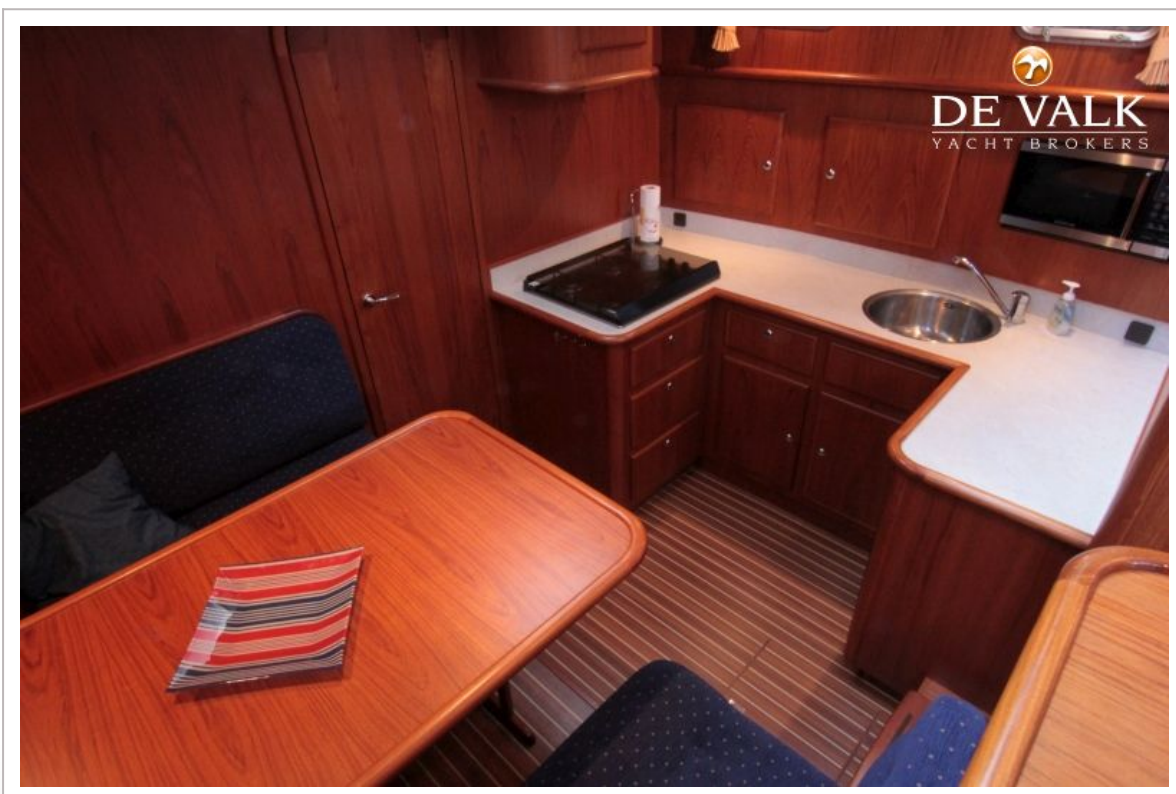

BABRO CLASSIC 1150 XL