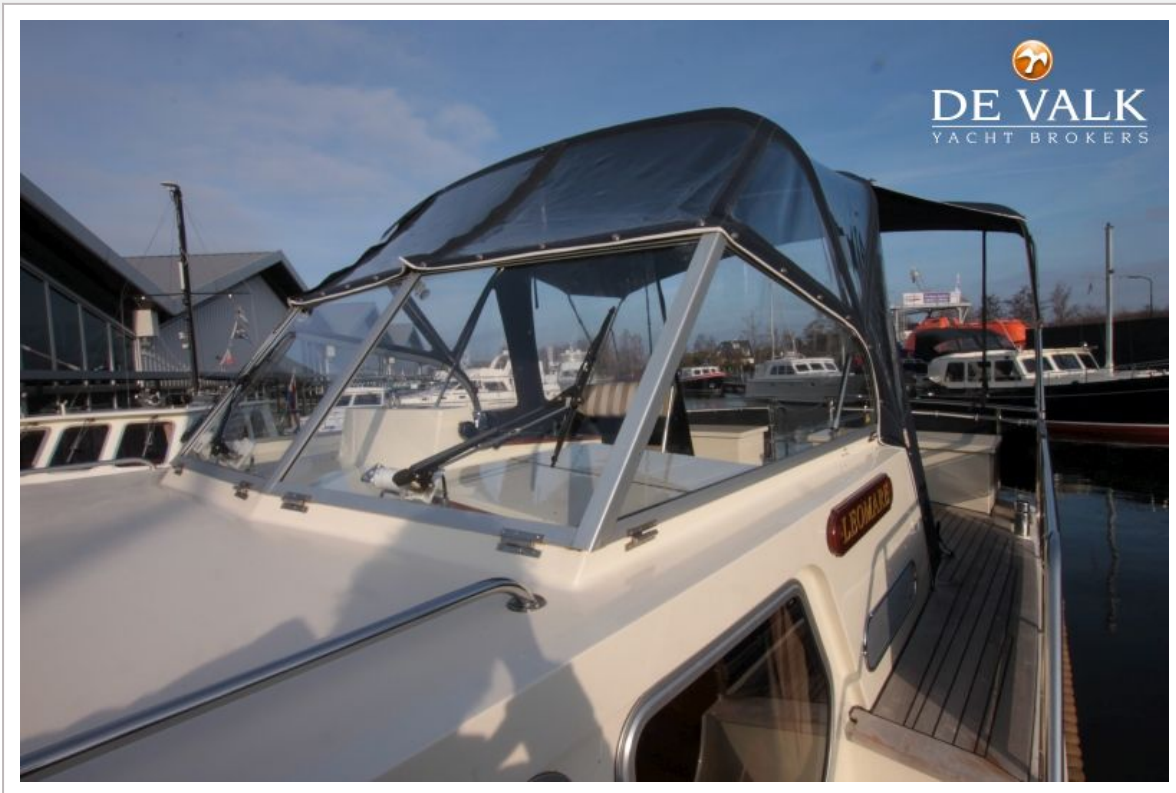

BABRO CLASSIC 1150 XL