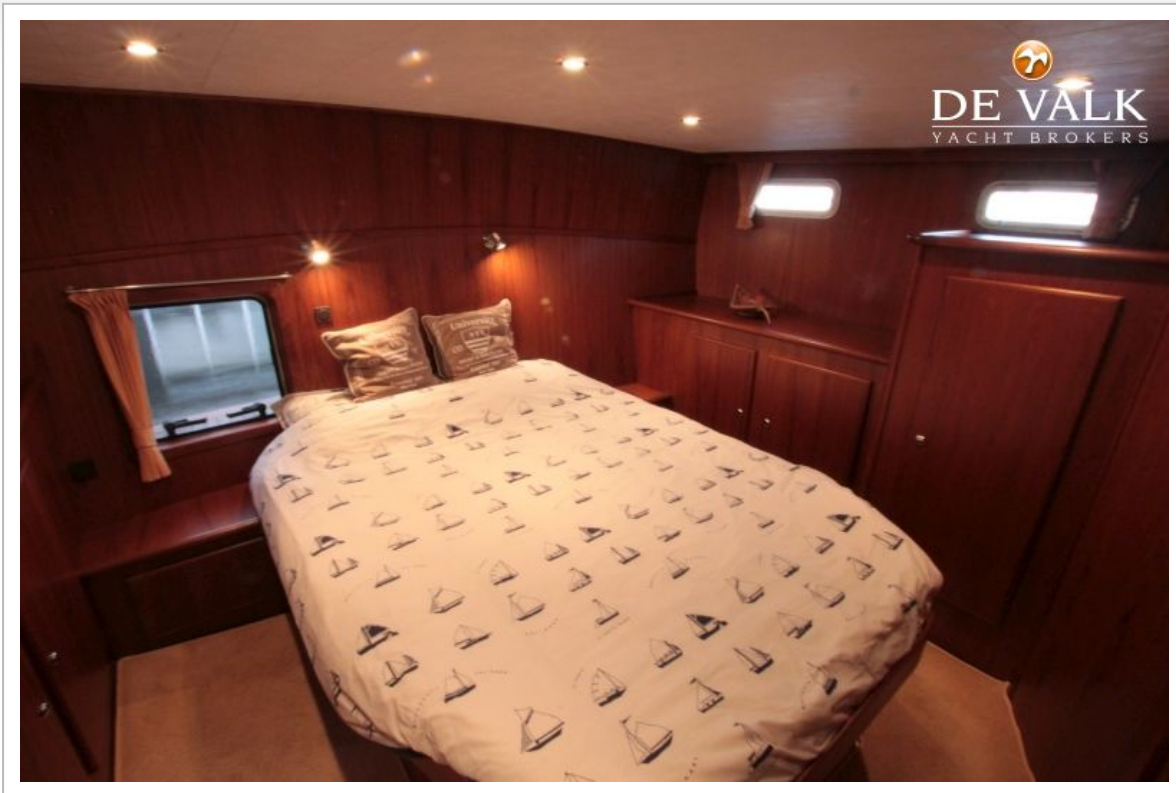

BABRO CLASSIC 1150 XL