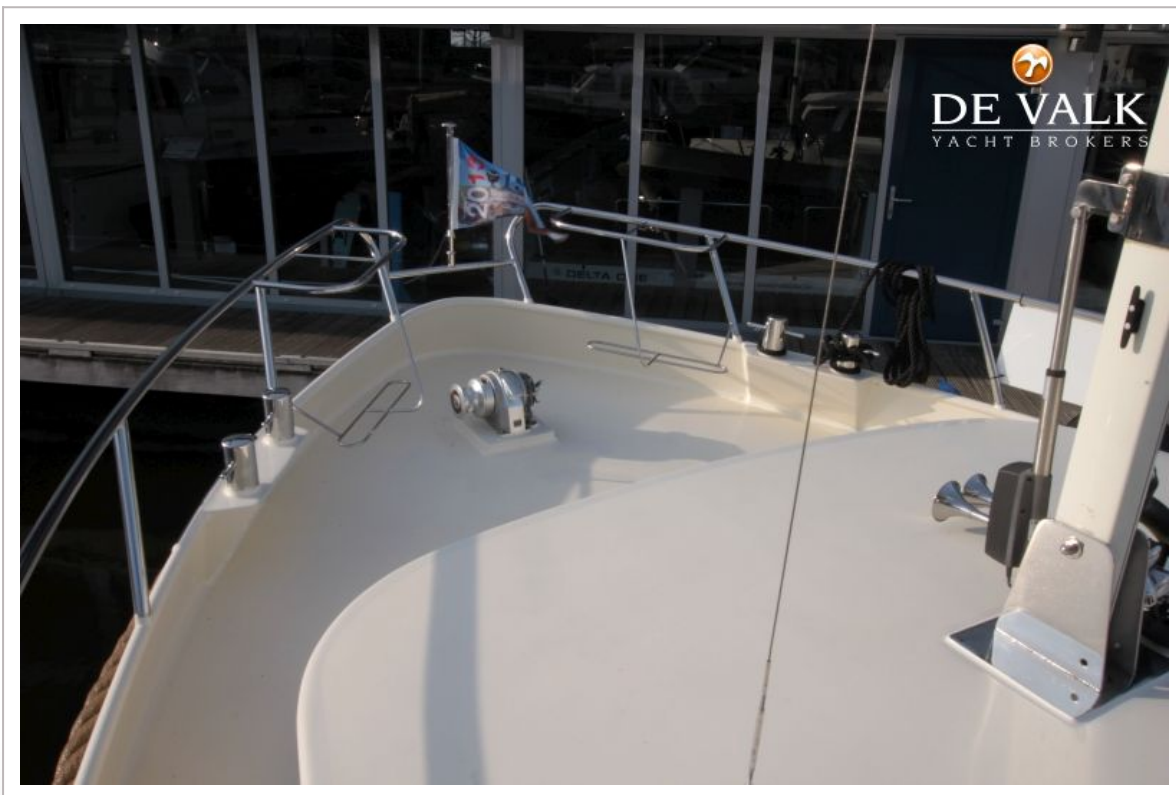

BABRO CLASSIC 1150 XL