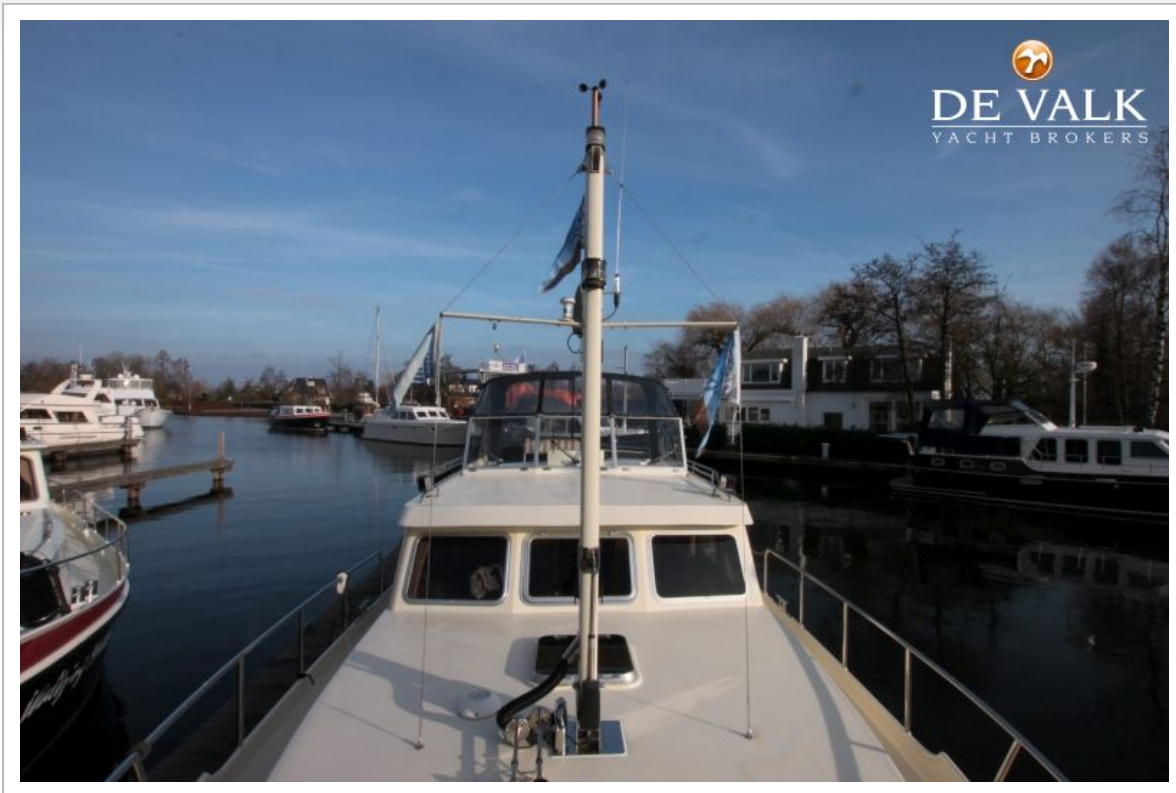

BABRO CLASSIC 1150 XL