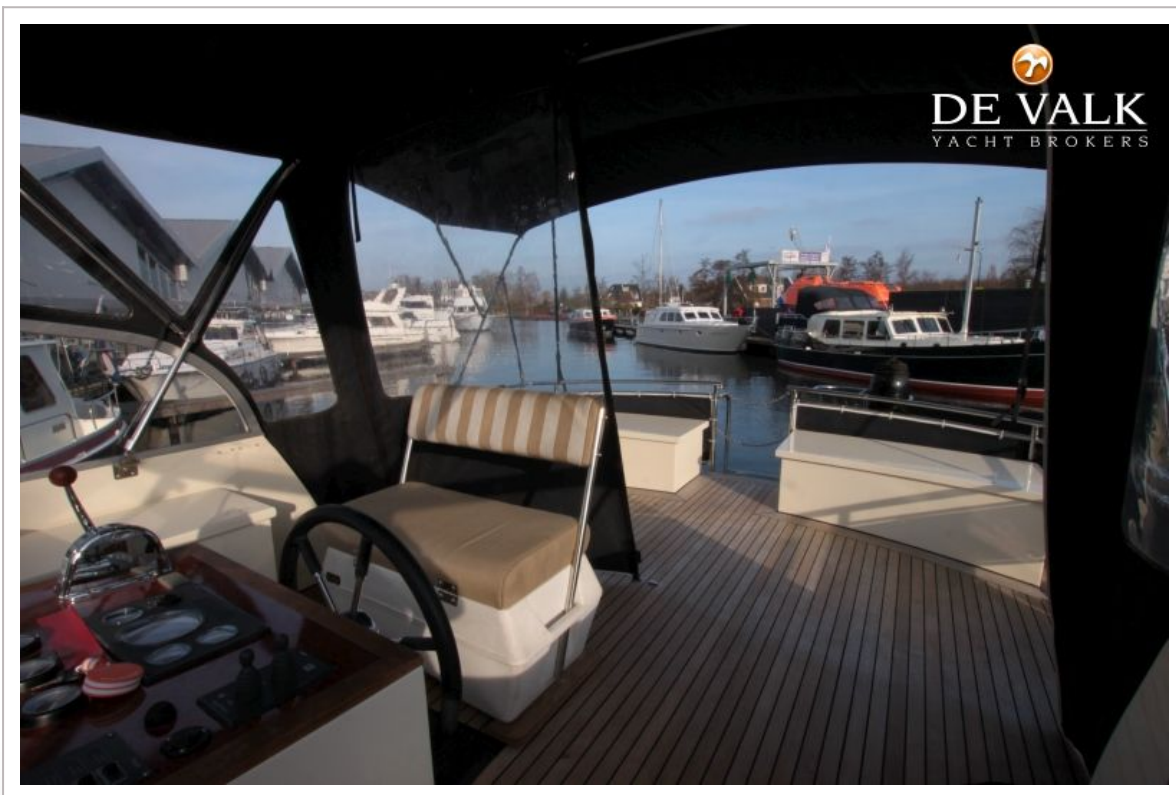

BABRO CLASSIC 1150 XL