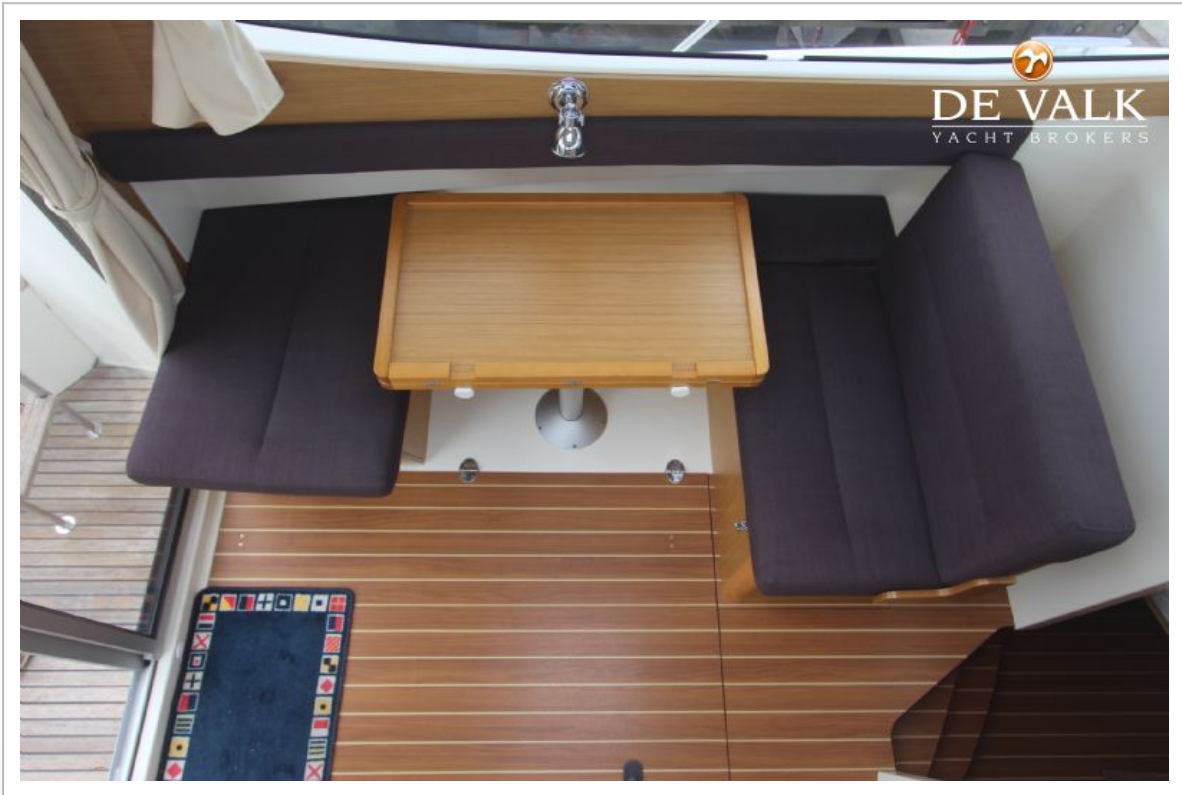

JEANNEAU MERRY FISHER 815 OCEAN SERIE