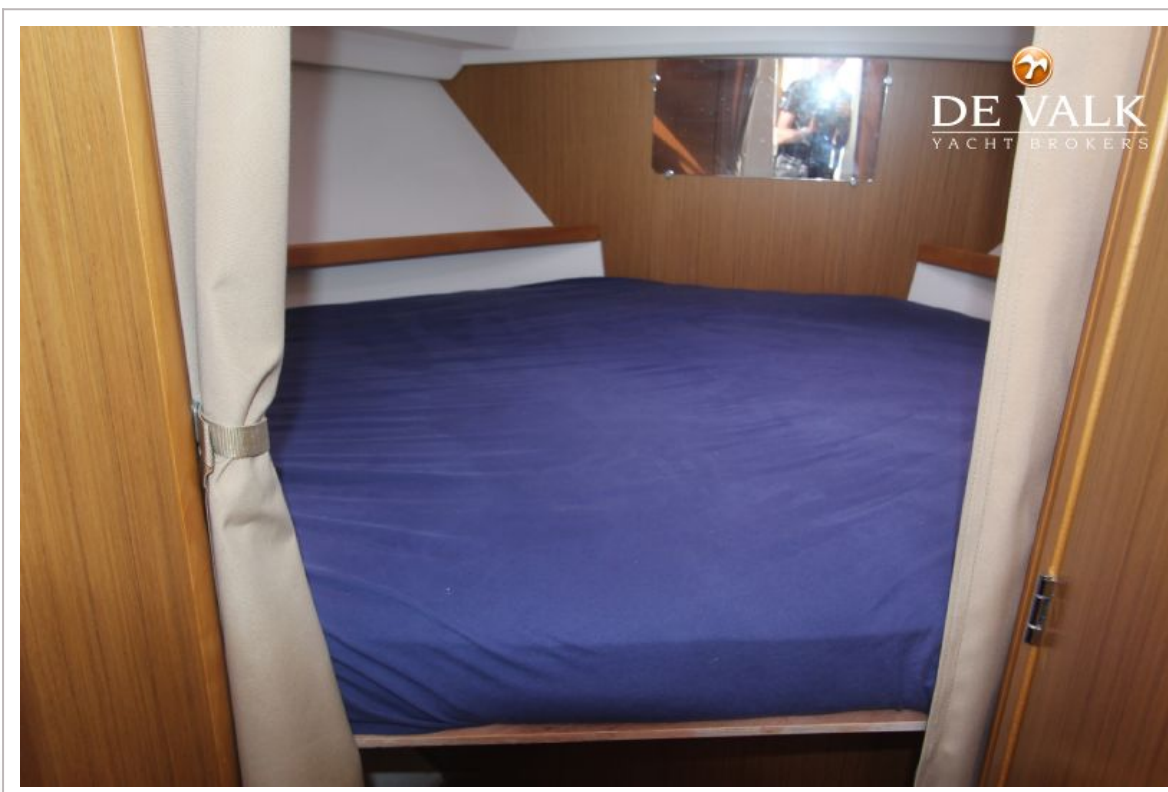

JEANNEAU MERRY FISHER 815 OCEAN SERIE