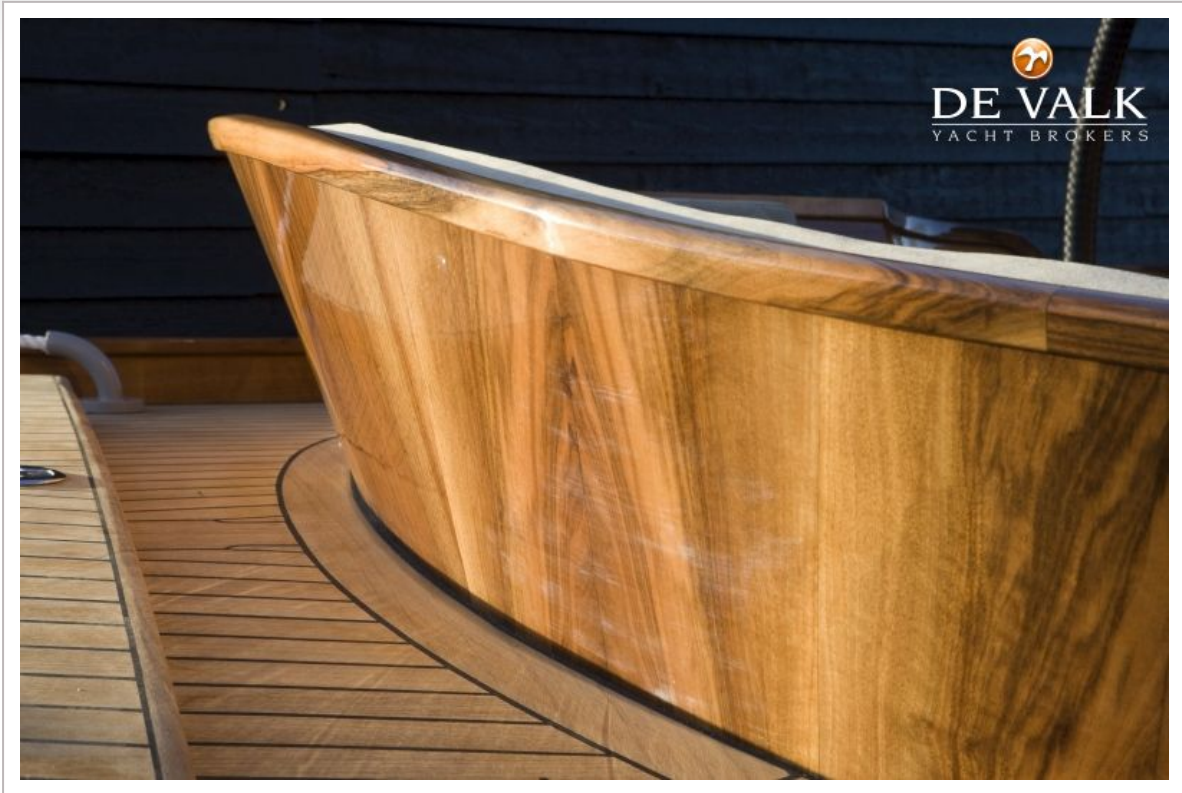

COMPAGNIE SLOEP