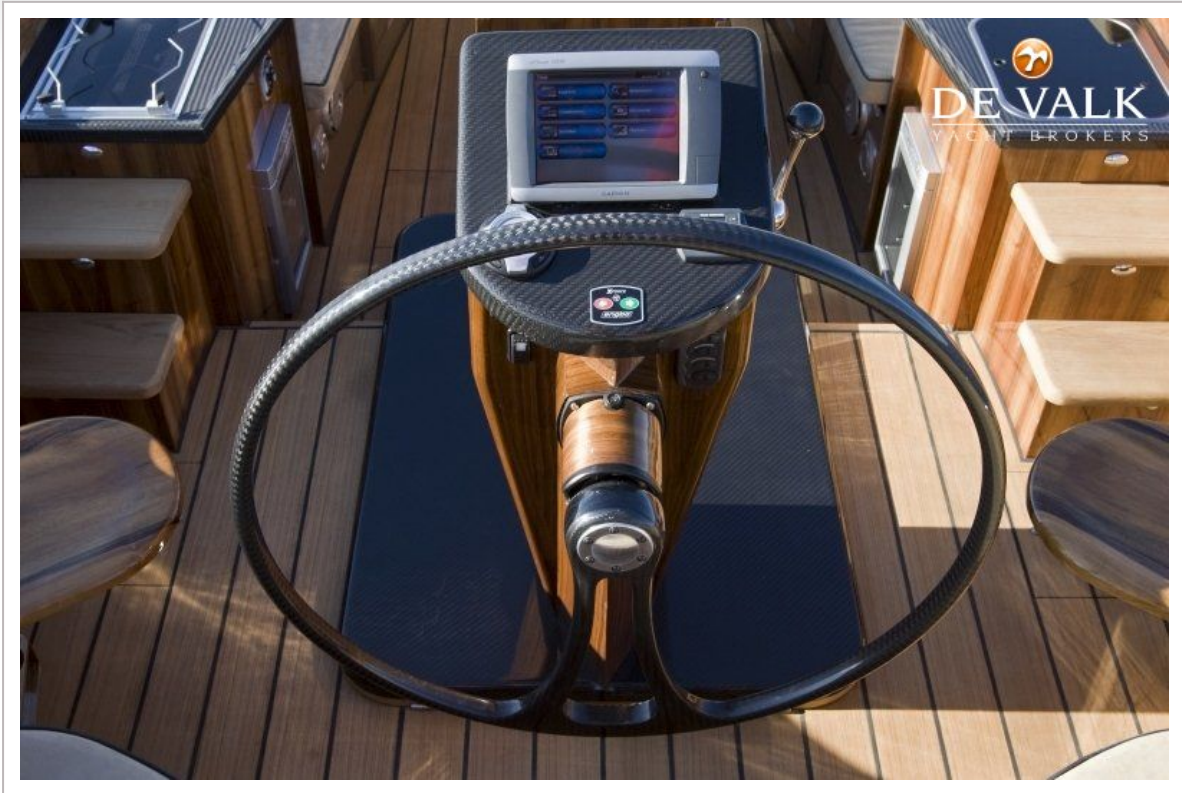

COMPAGNIE SLOEP