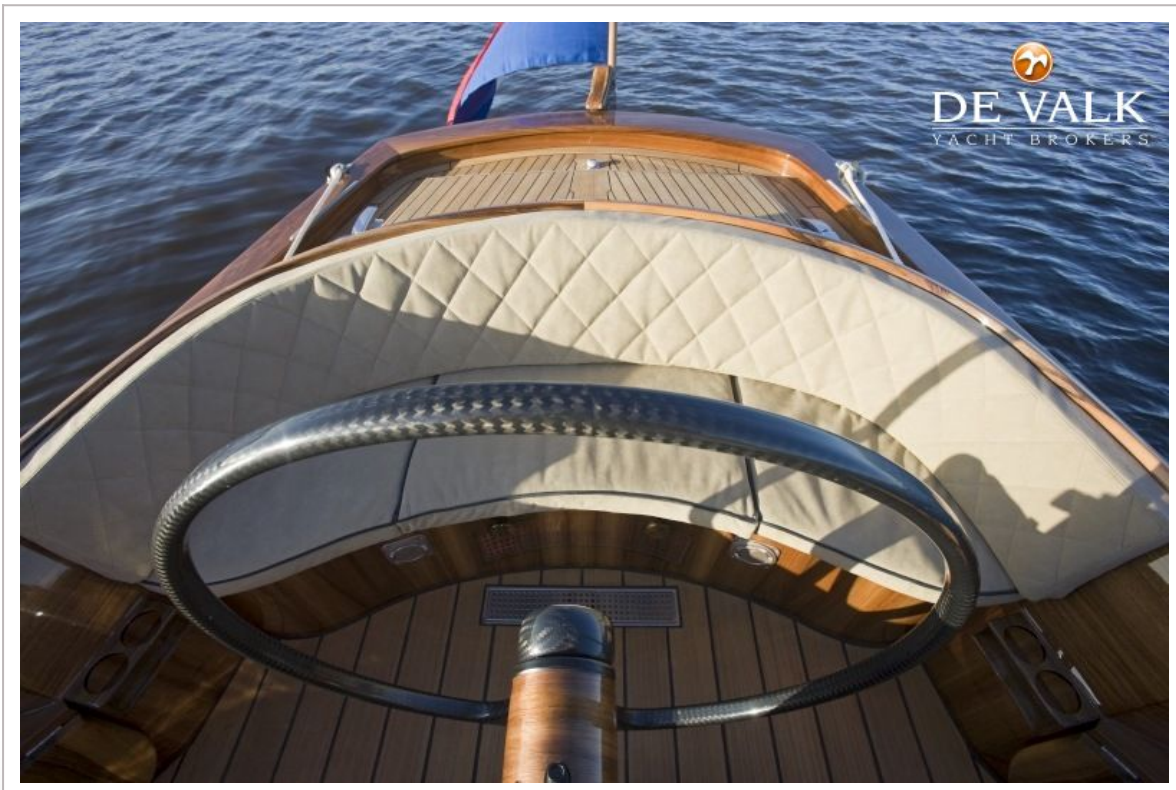

COMPAGNIE SLOEP