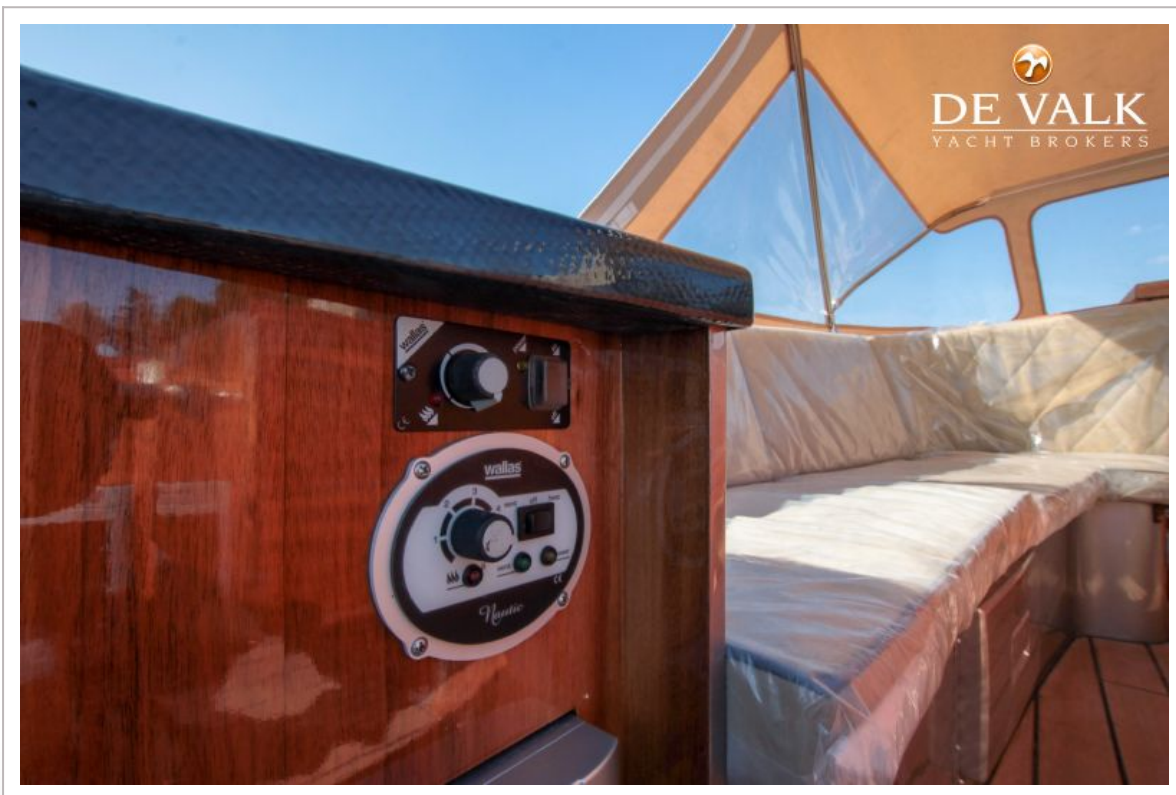

COMPAGNIE SLOEP