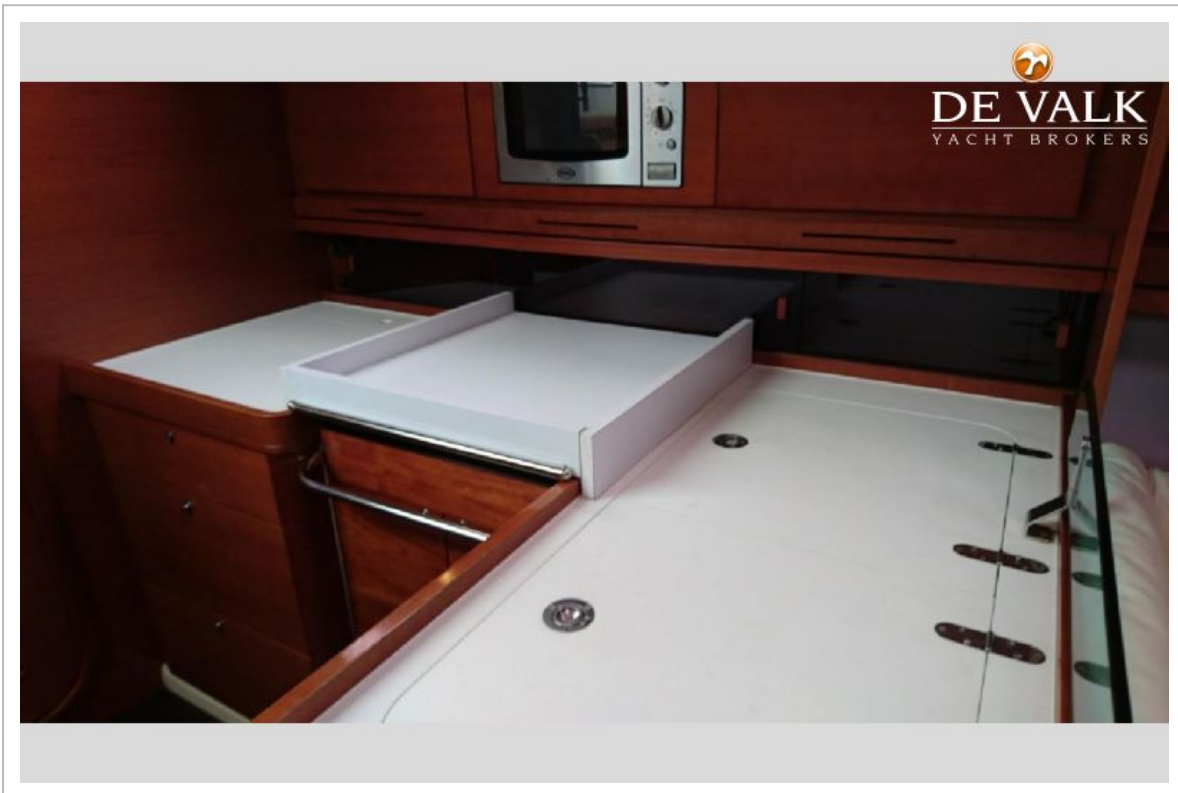

DUFOUR 45 PERFORMANCE