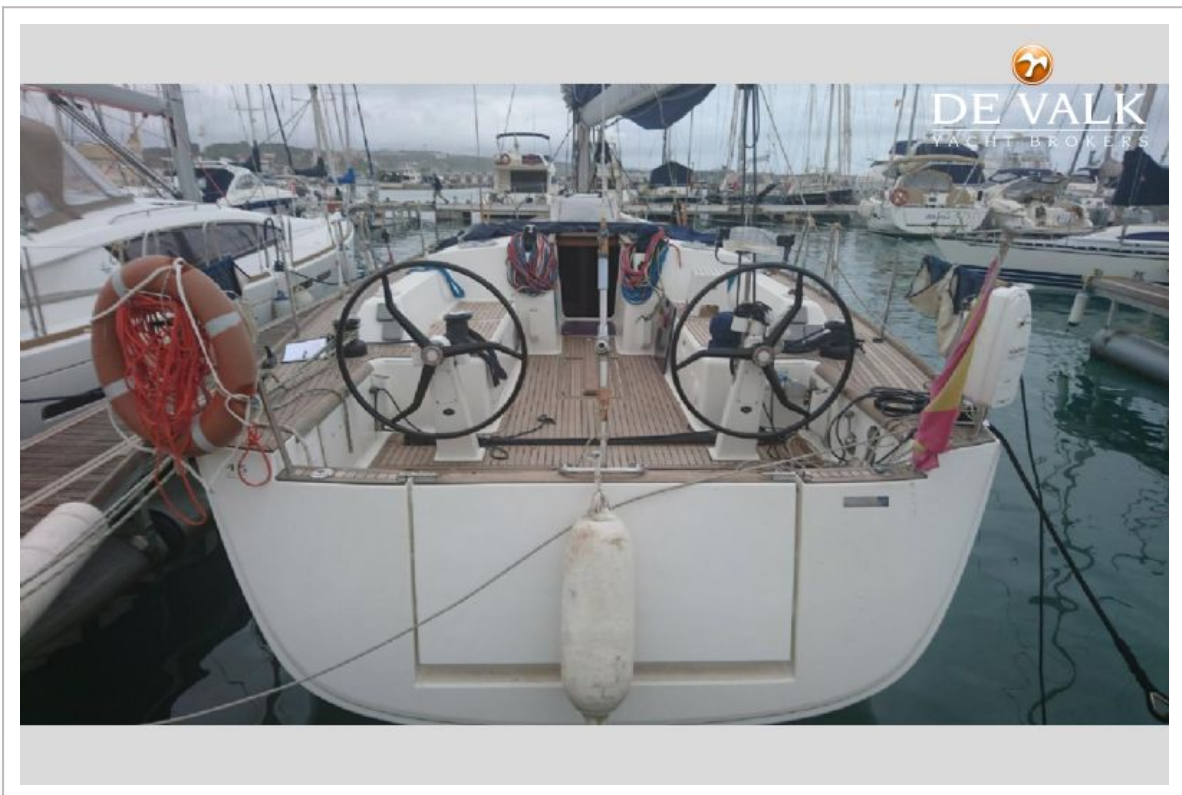

DUFOUR 45 PERFORMANCE