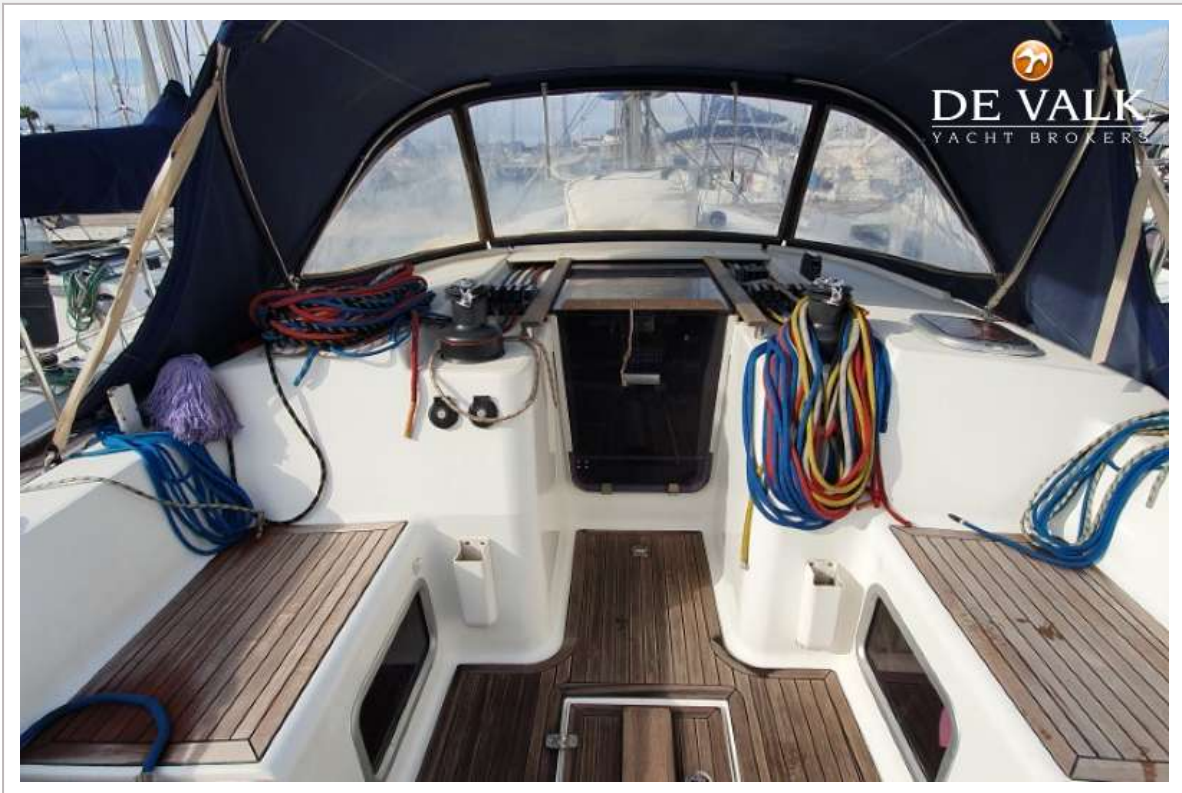

DUFOUR 45 PERFORMANCE