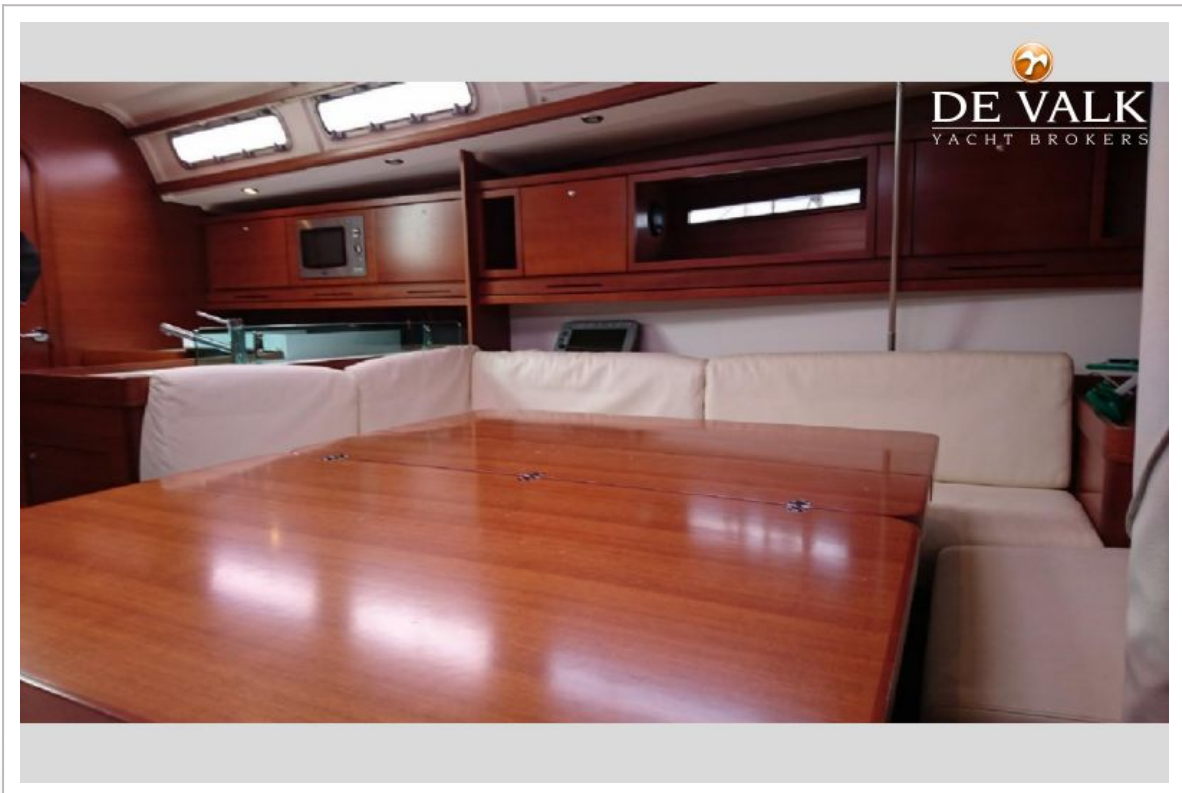

DUFOUR 45 PERFORMANCE