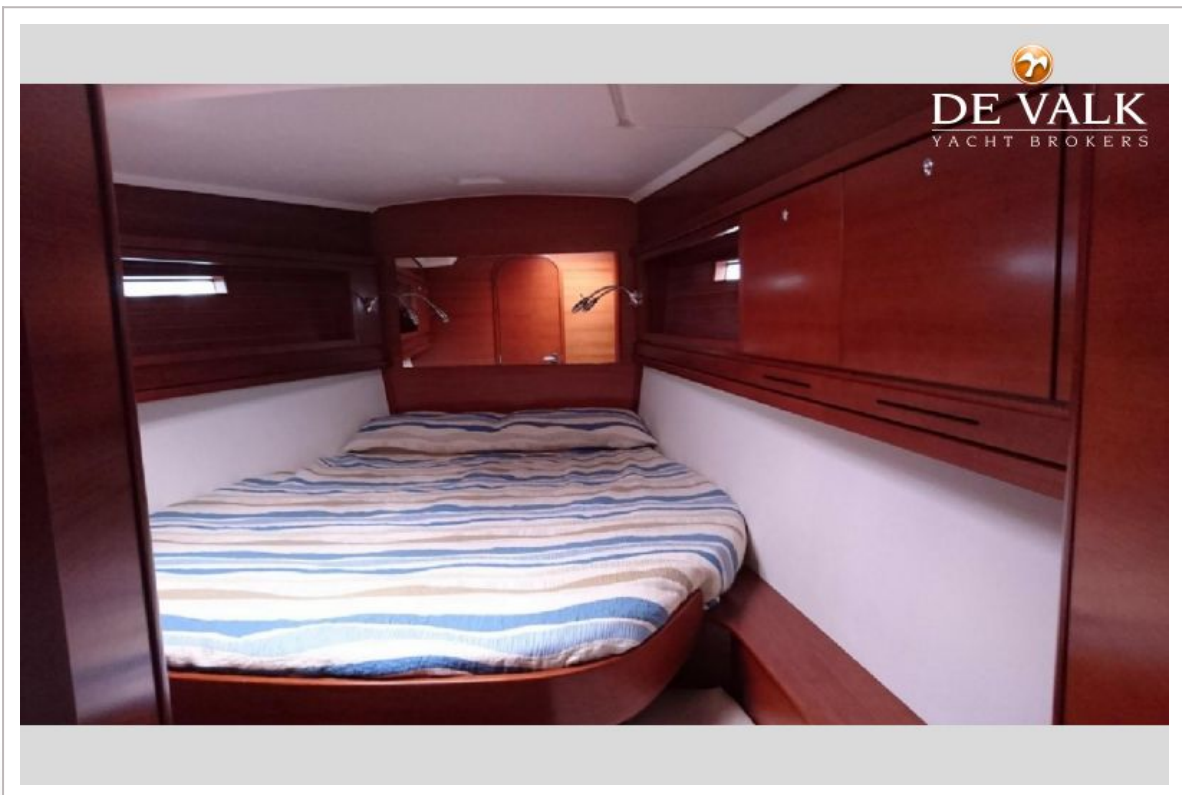

DUFOUR 45 PERFORMANCE