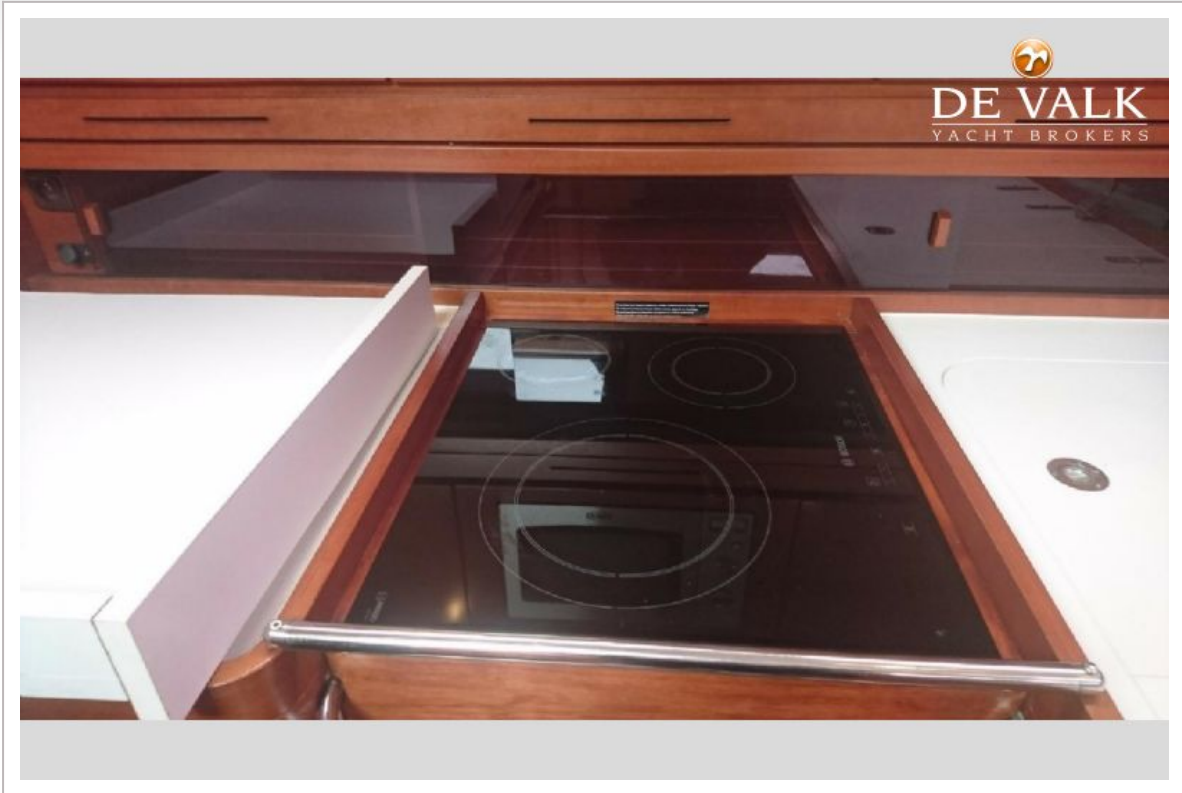

DUFOUR 45 PERFORMANCE