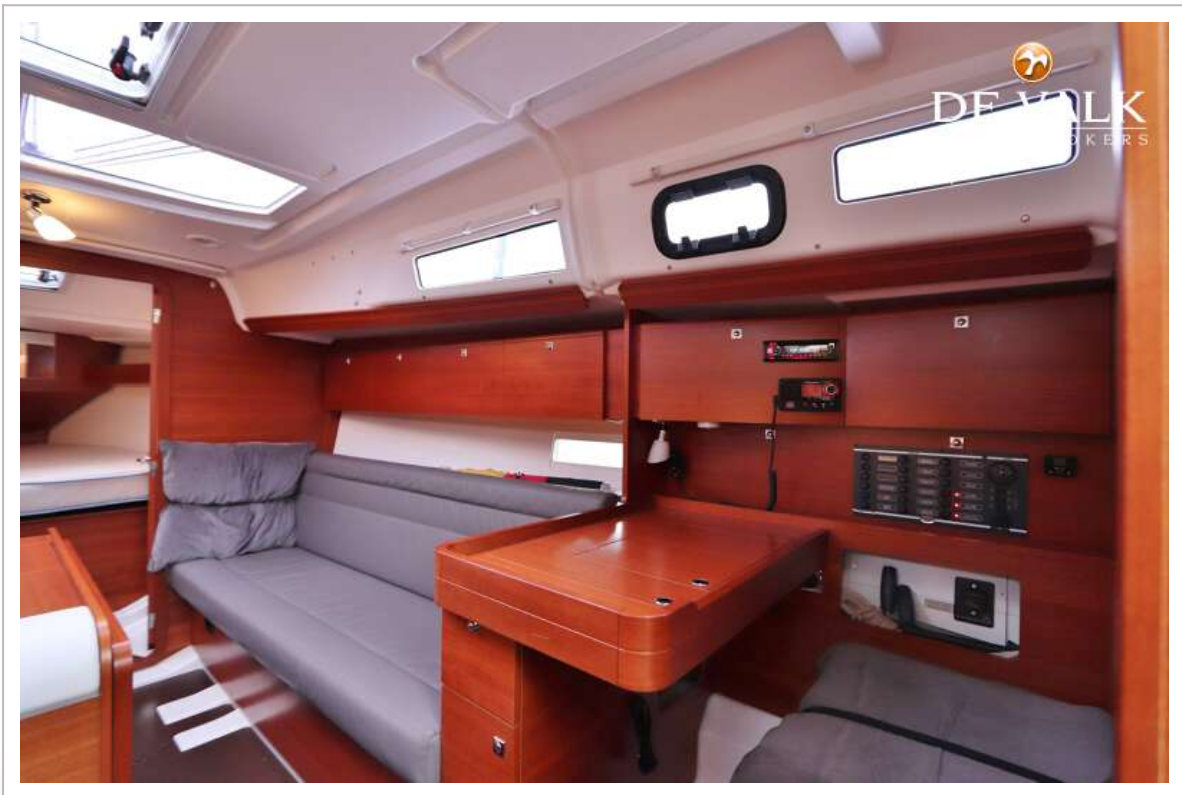

DUFOUR 350 GRAND LARGE