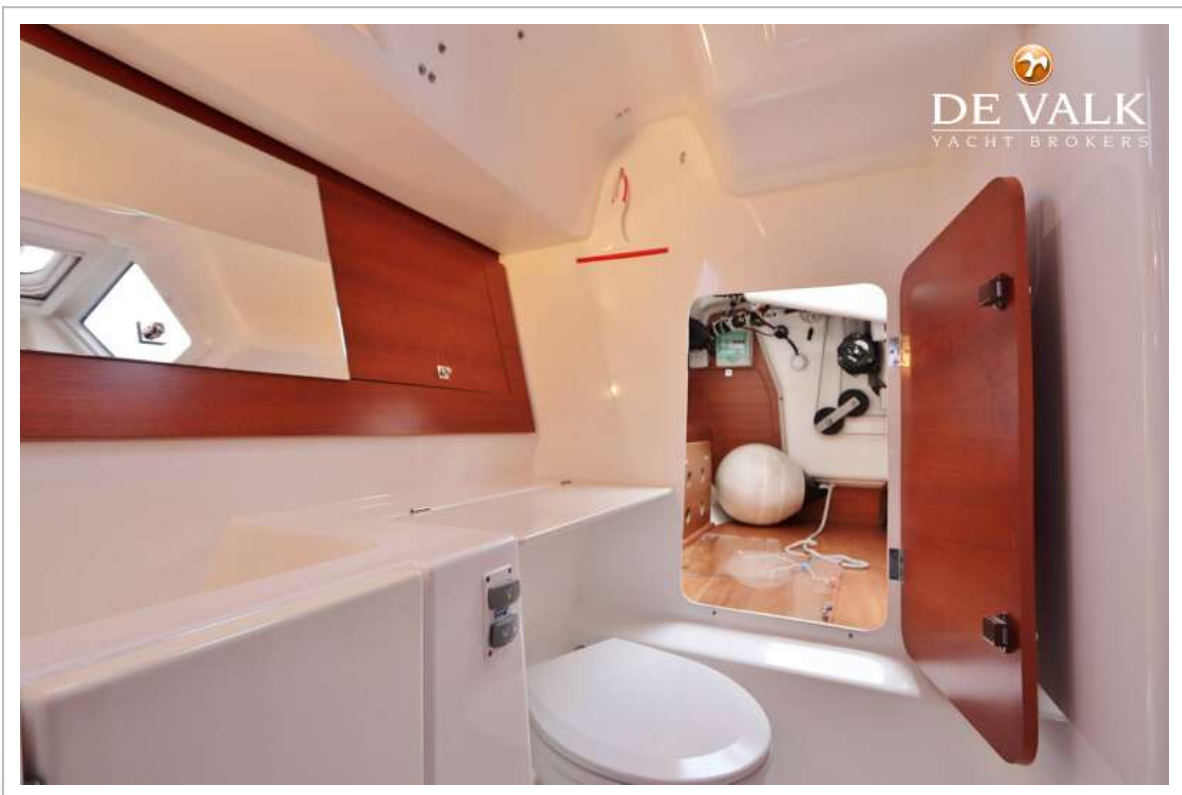

DUFOUR 350 GRAND LARGE