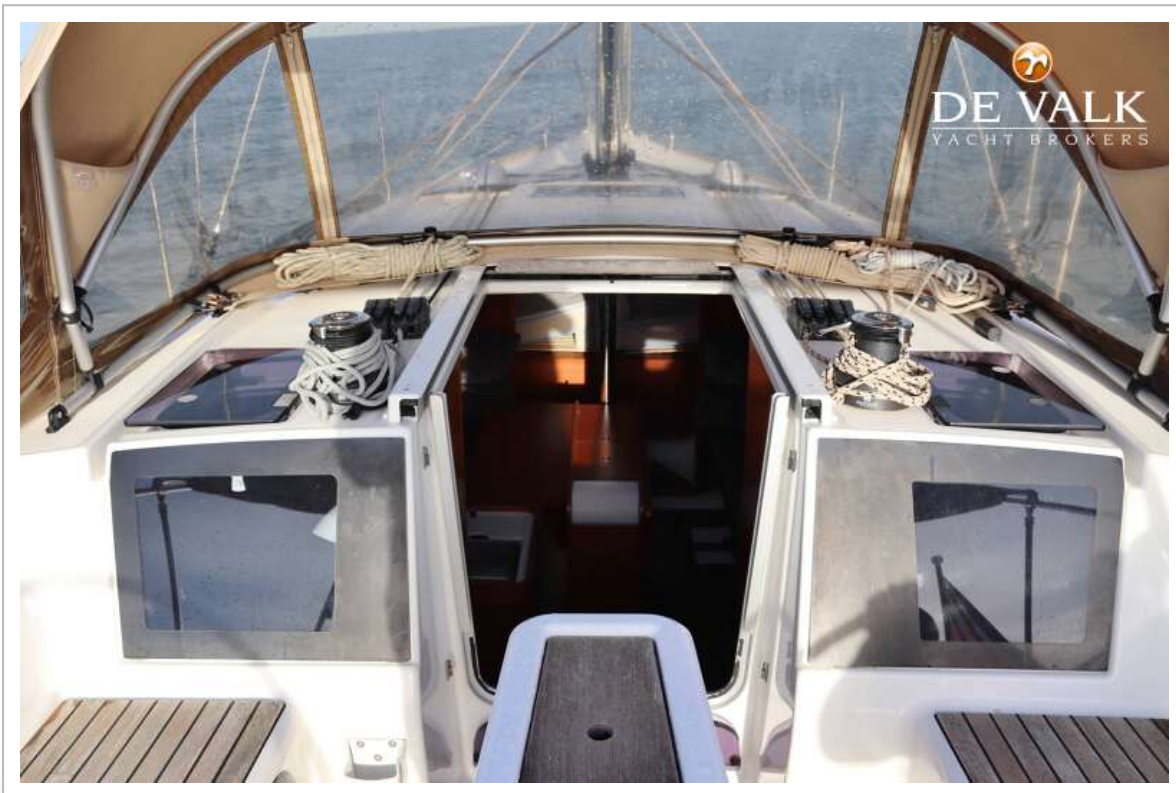

DUFOUR 350 GRAND LARGE