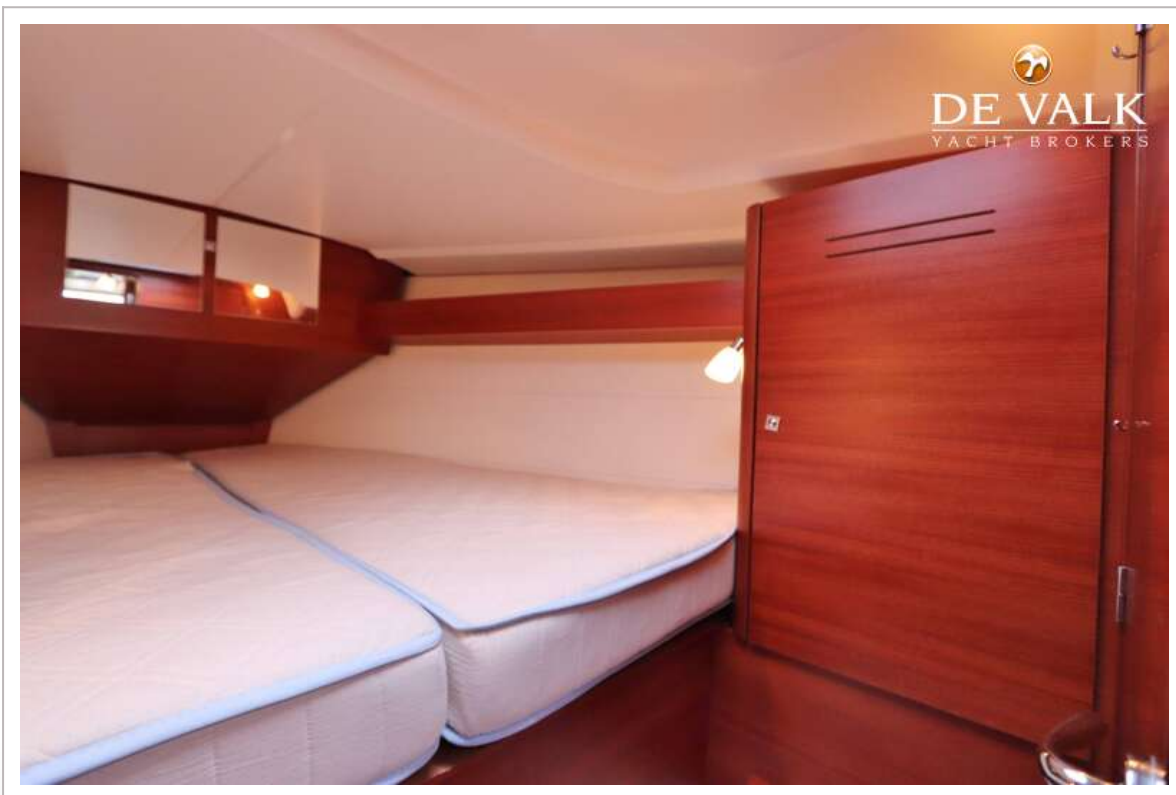

DUFOUR 350 GRAND LARGE