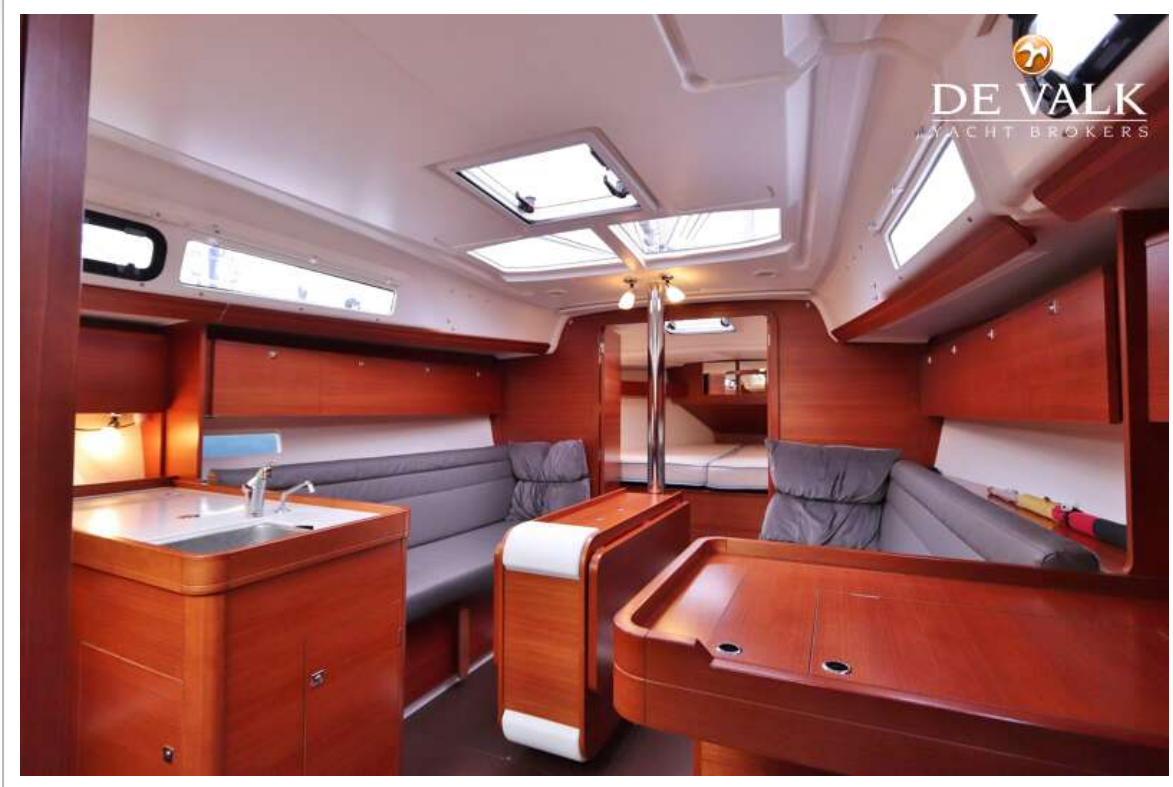

DUFOUR 350 GRAND LARGE