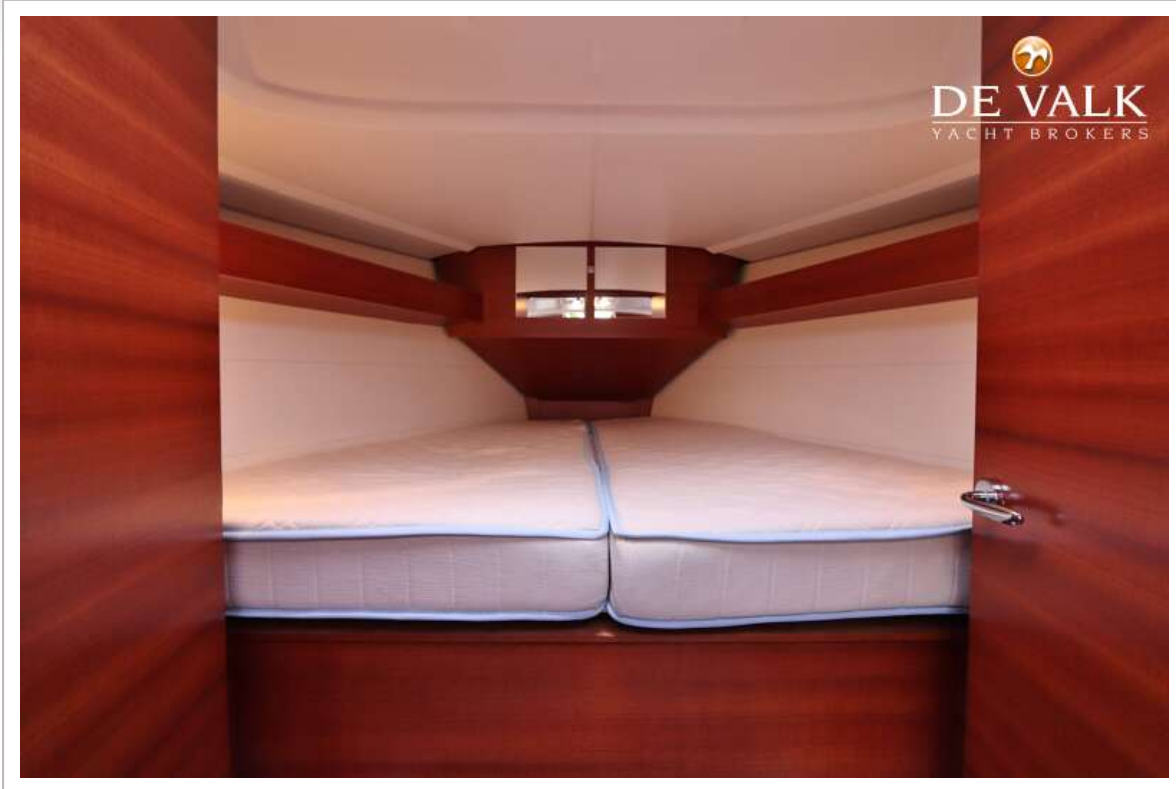

DUFOUR 350 GRAND LARGE