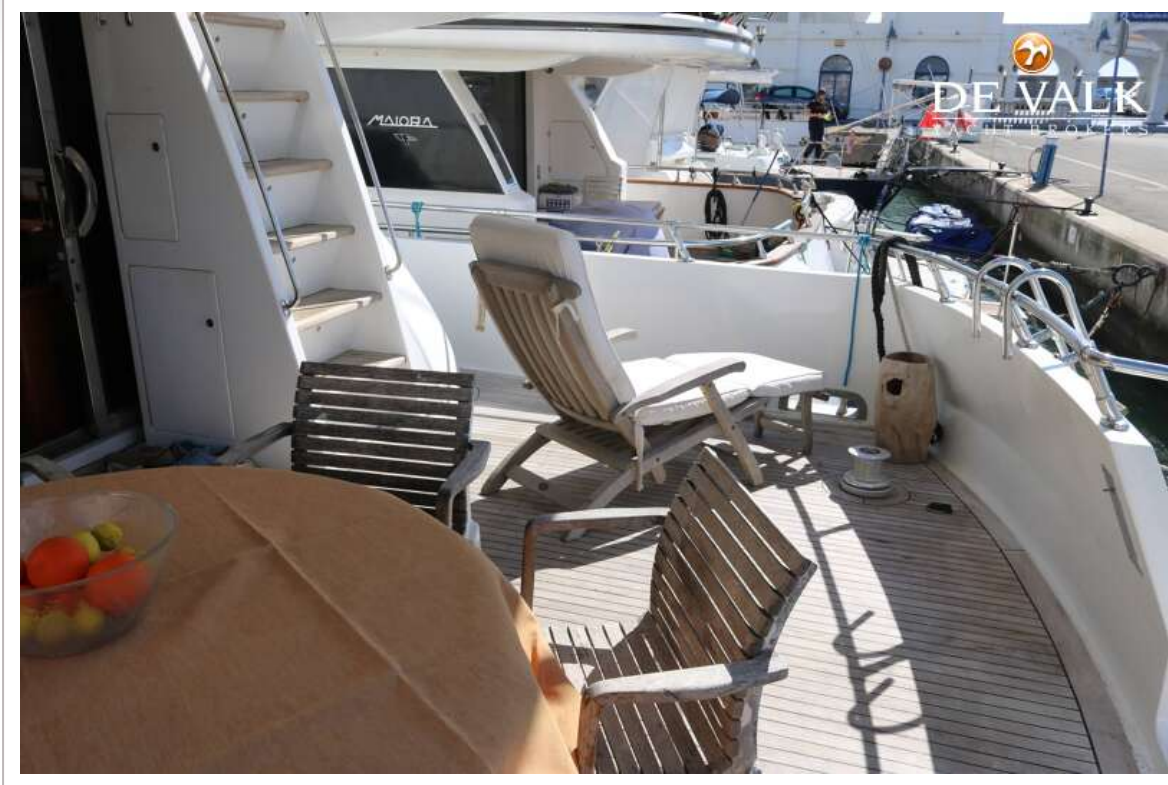

MONTE FINO 78 FLY