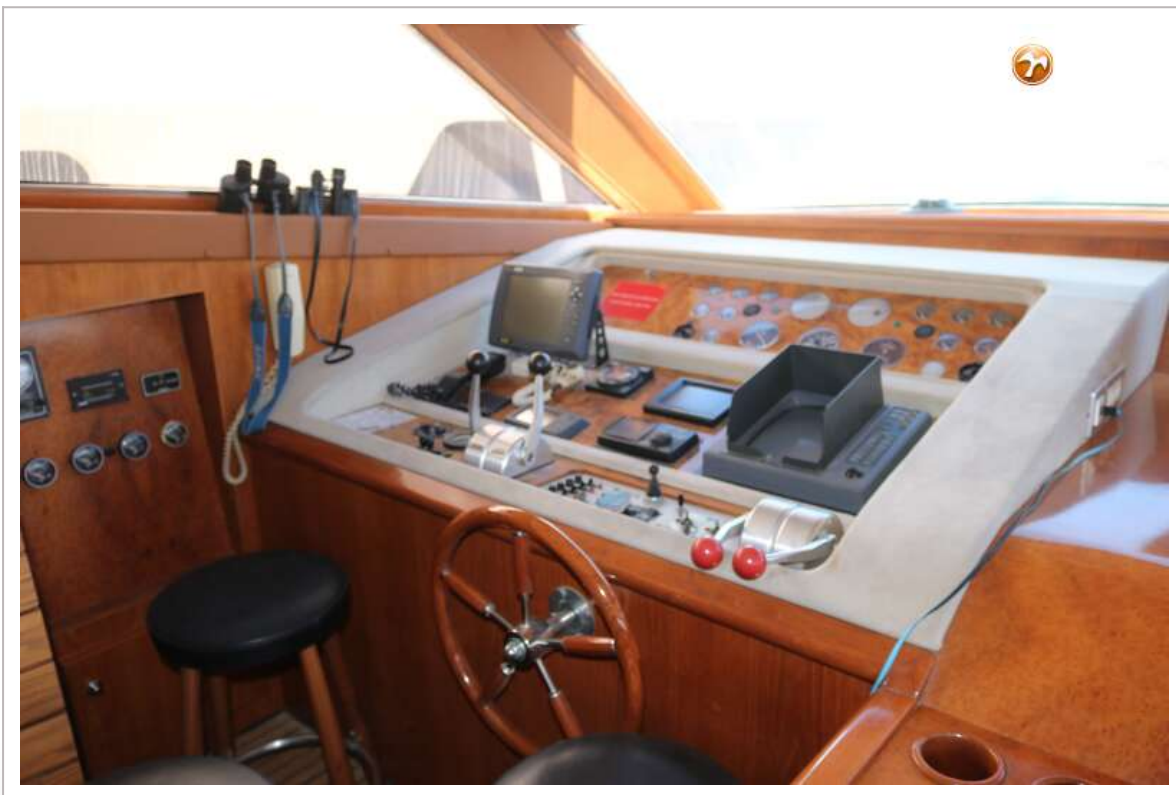

MONTE FINO 78 FLY