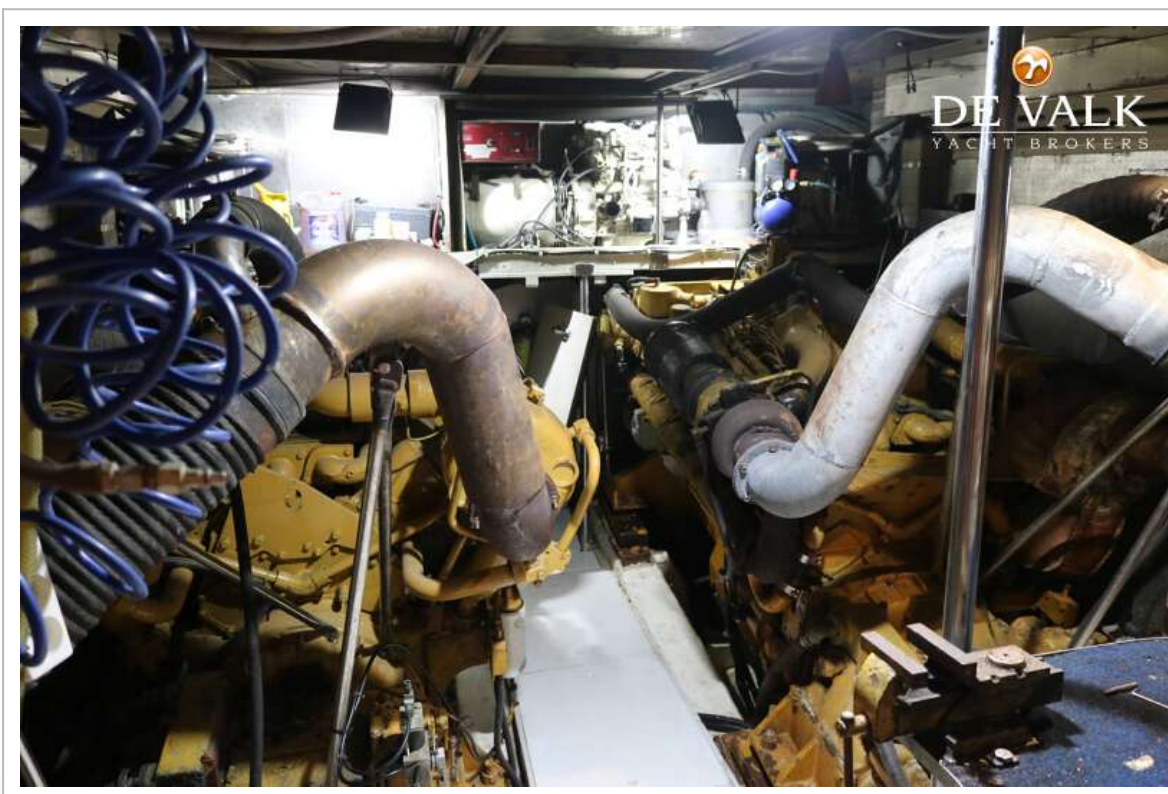

MONTE FINO 78 FLY