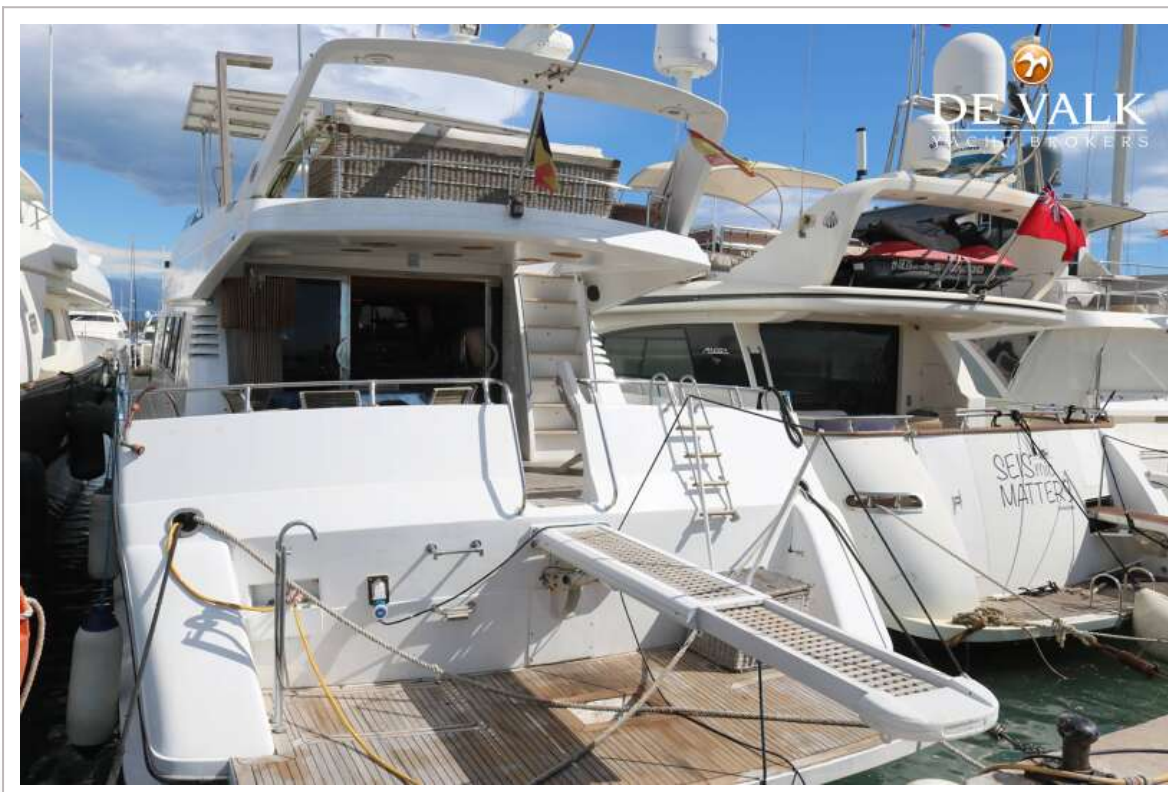

MONTE FINO 78 FLY