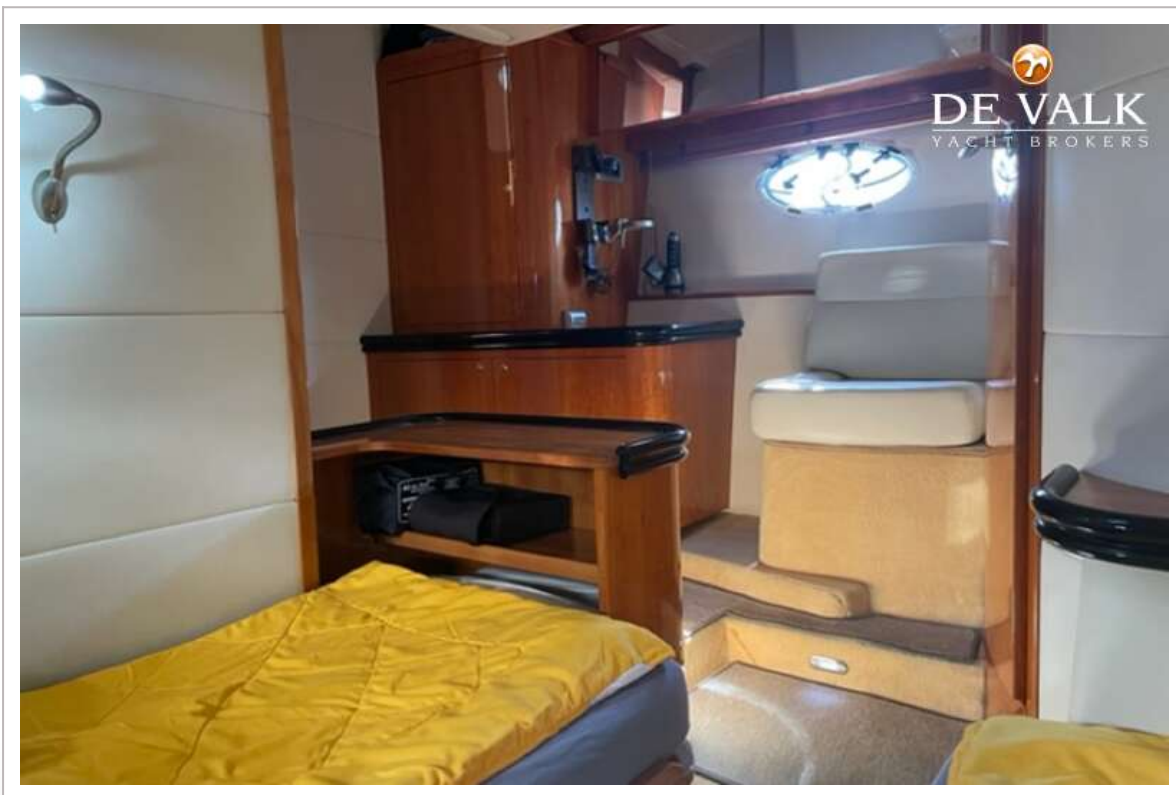

ELAN POWER E42