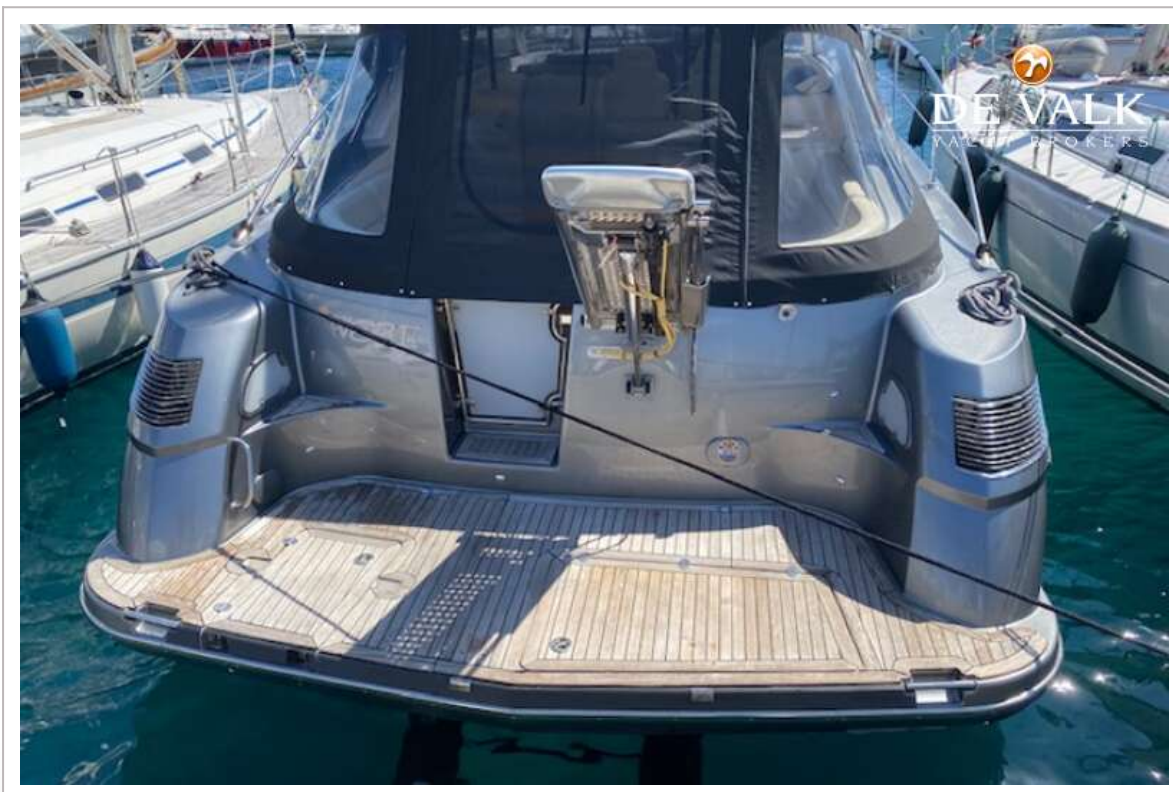

DE VALK
YACHT BROKERS

ELAN POWER E42

DE VALK
YACHT BROKERS

ELAN POWER E42

BROKER'S COMMENTS

The Elan Power E42 is a well seen beauty, with her sportive lines and silver-grey hull you know you look good. In the last few years, the caring owner made sure that he got what he missed. With a new generator, engine software upgrade, new stern drives, new stern thruster and new AC he made sure that both staying on her as cruising with her was a pleasure. When thinking of Elan, you probably don't think of motorboats first, but the Elan Power E42 will change your mind!

NAVIGATION

Compass	yes
Depth sounder/log	Raymarine
VHF	Raymarine
Autopilot	Raymarine
Plotter	Garmin
Radar/GPS/plotter	Raymarine C (2017)
Camera	yes
Navigation lights	yes
Searchlight	yes

EQUIPMENT

Fixed hardtop	yes
Winter cover	2018
Cockpit cushions	Upholstry changed 2018
Cockpit table	yes
Bathing platform	yes
Transom door	yes
Gangway	yes
Deck shower	yes
Anchor	yes
Anchor chain	yes
Windlass	electrical
Dinghy	inflatable 2022

Outboard	Honda
Wiper	yes
Fenders	yes
Mooring lines	yes
TV	yes
TV receiver	yes
Radio-cd player	Alpine

ELAN POWER E42

ELAN POWER E42

ELAN POWER E42

ELAN POWER E42

ELAN POWER E42

ELAN POWER E42

ELAN POWER E42