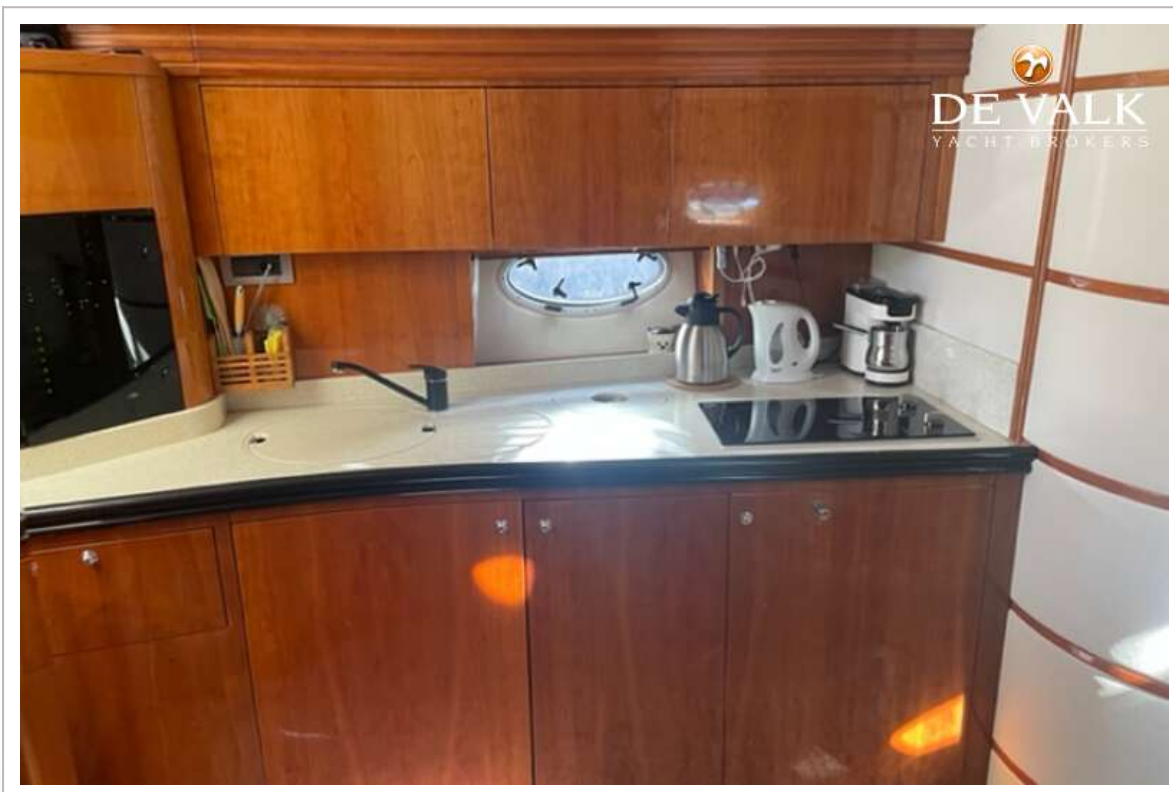

ELAN POWER E42