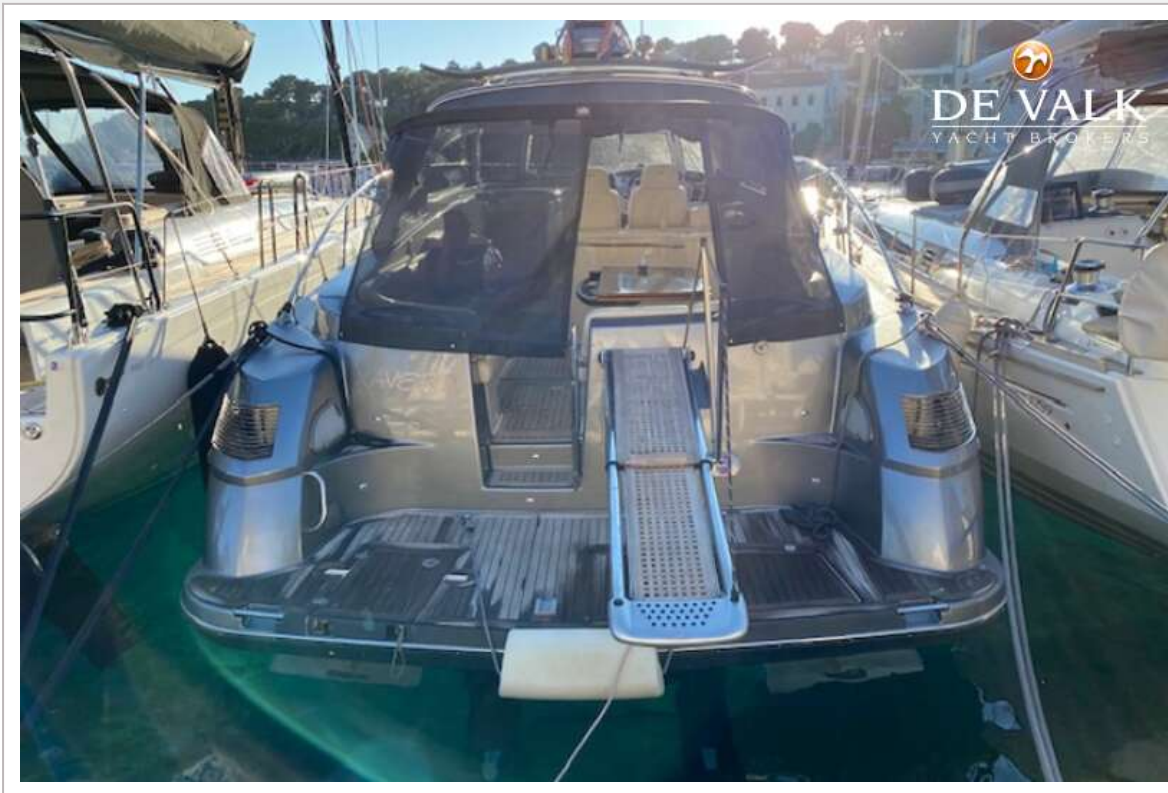

DE VALK
YACHT BROKERS

ELAN POWER E42

DE VALK
YACHT BROKERS

ELAN POWER E42

BROKER'S COMMENTS

The Elan Power E42 is a well seen beauty, with her sportive lines and silver-grey hull you know you look good. In the last few years, the caring owner made sure that he got what he missed. With a new generator, engine software upgrade, new stern drives, new stern thruster and new AC he made sure that both staying on her as cruising with her was a pleasure. When thinking of Elan, you probably don't think of motorboats first, but the Elan Power E42 will change your mind!

NAVIGATION

Compass	yes
Depth sounder/log	Raymarine
VHF	Raymarine
Autopilot	Raymarine
Plotter	Garmin
Radar/GPS/plotter	Raymarine C (2017)
Camera	yes
Navigation lights	yes
Searchlight	yes

EQUIPMENT

Fixed hardtop	yes
Winter cover	2018
Cockpit cushions	Upholstry changed 2018
Cockpit table	yes
Bathing platform	yes
Transom door	yes
Gangway	yes
Deck shower	yes
Anchor	yes
Anchor chain	yes
Windlass	electrical
Dinghy	inflatable 2022

Outboard	Honda
Wiper	yes
Fenders	yes
Mooring lines	yes
TV	yes
TV receiver	yes
Radio-cd player	Alpine

ELAN POWER E42

ELAN POWER E42

ELAN POWER E42

ELAN POWER E42

ELAN POWER E42

ELAN POWER E42

ELAN POWER E42