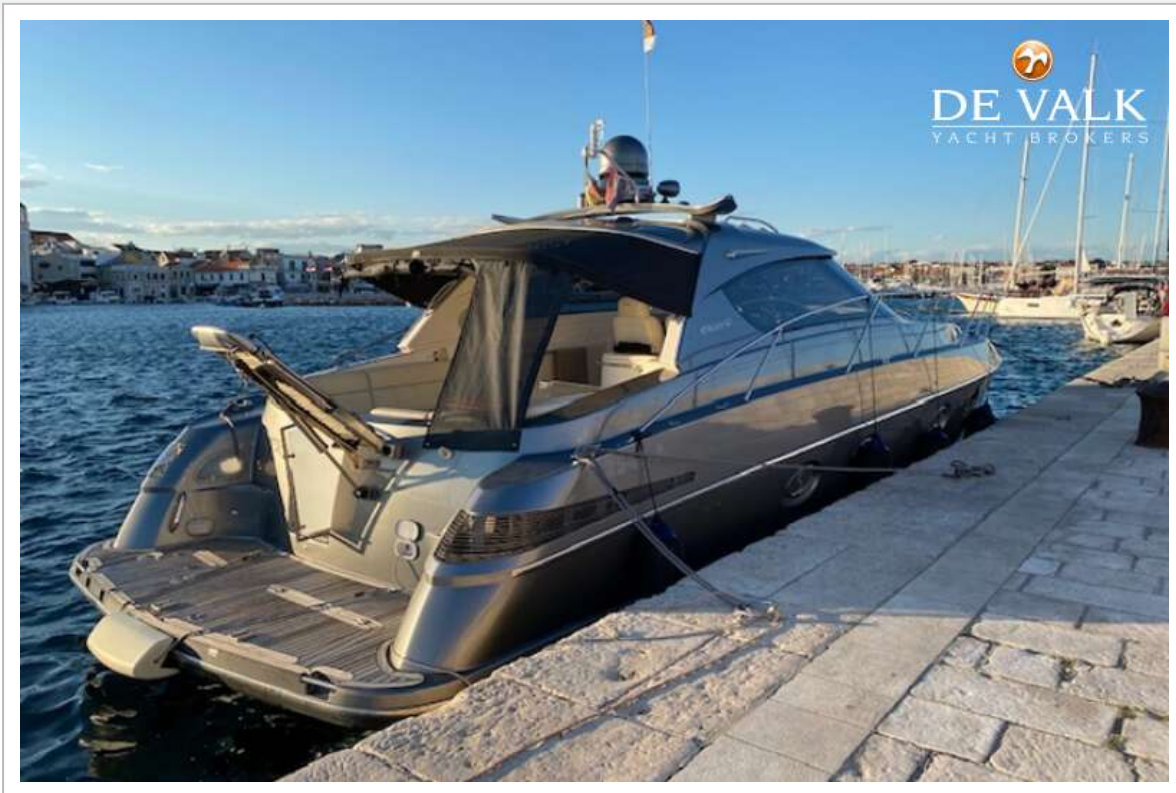

ELAN POWER E42