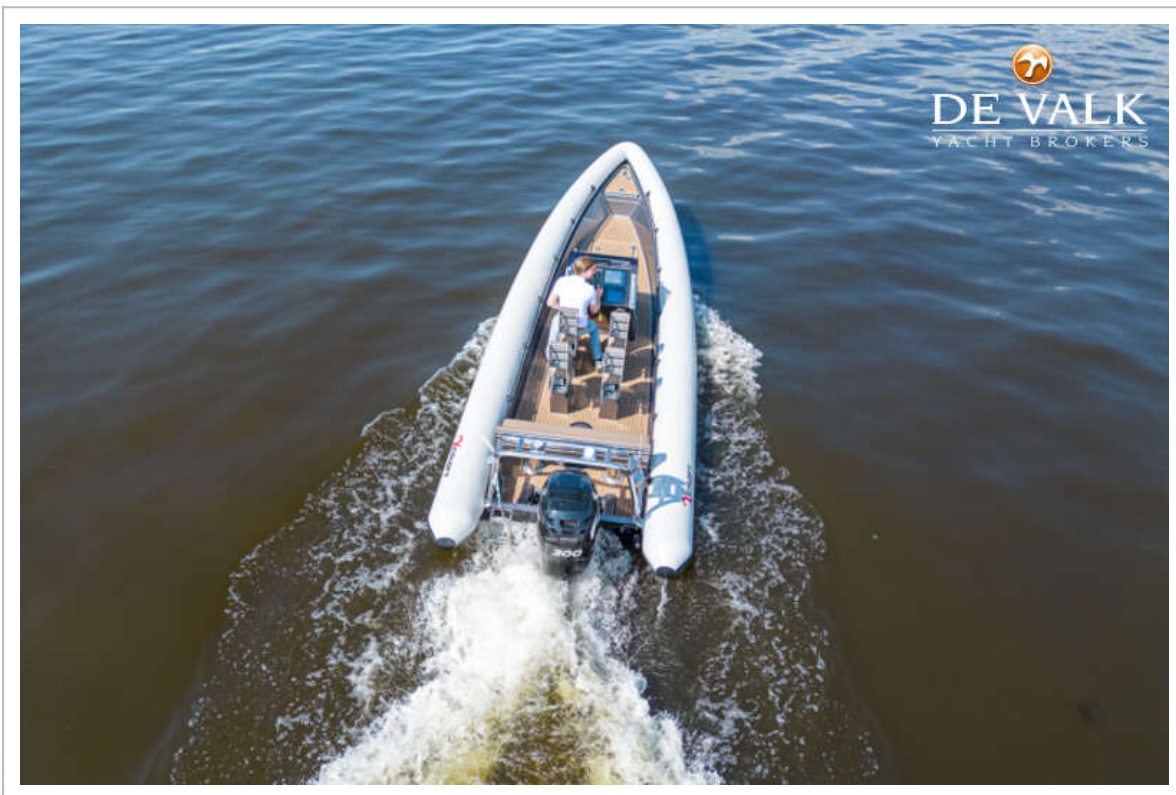

X-CRAFT R808