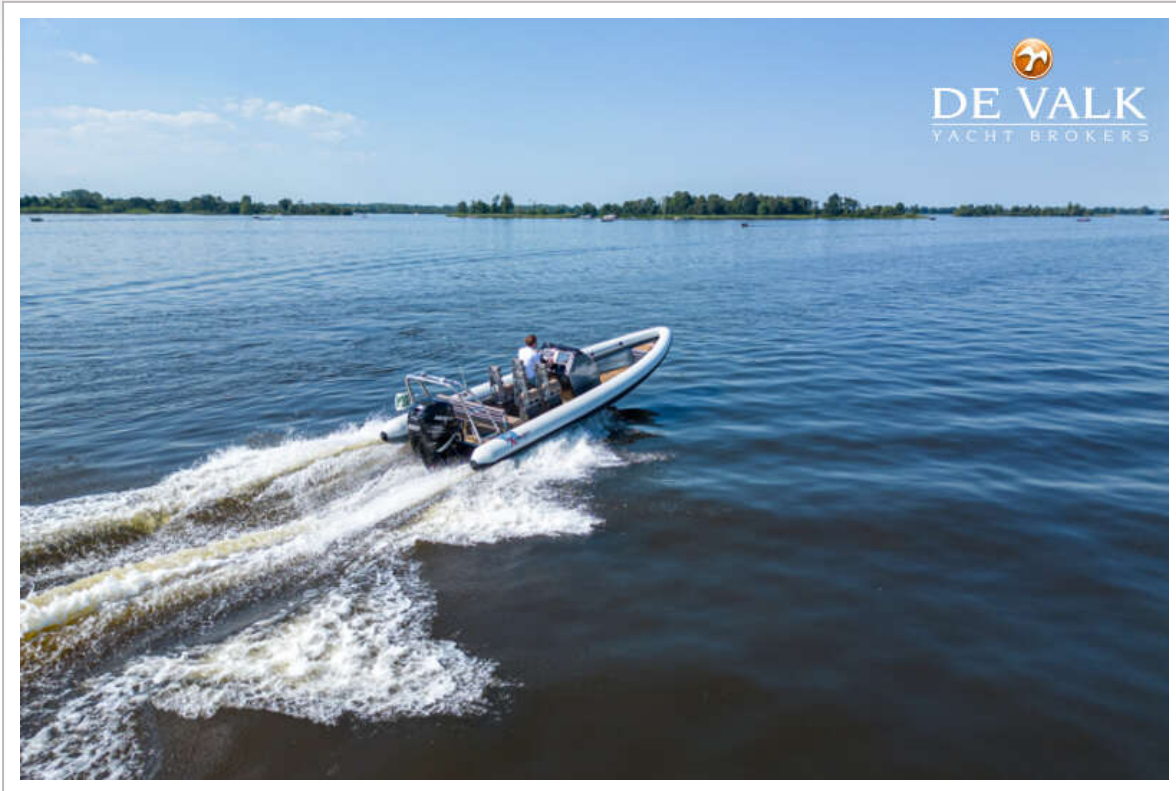

X-CRAFT R808