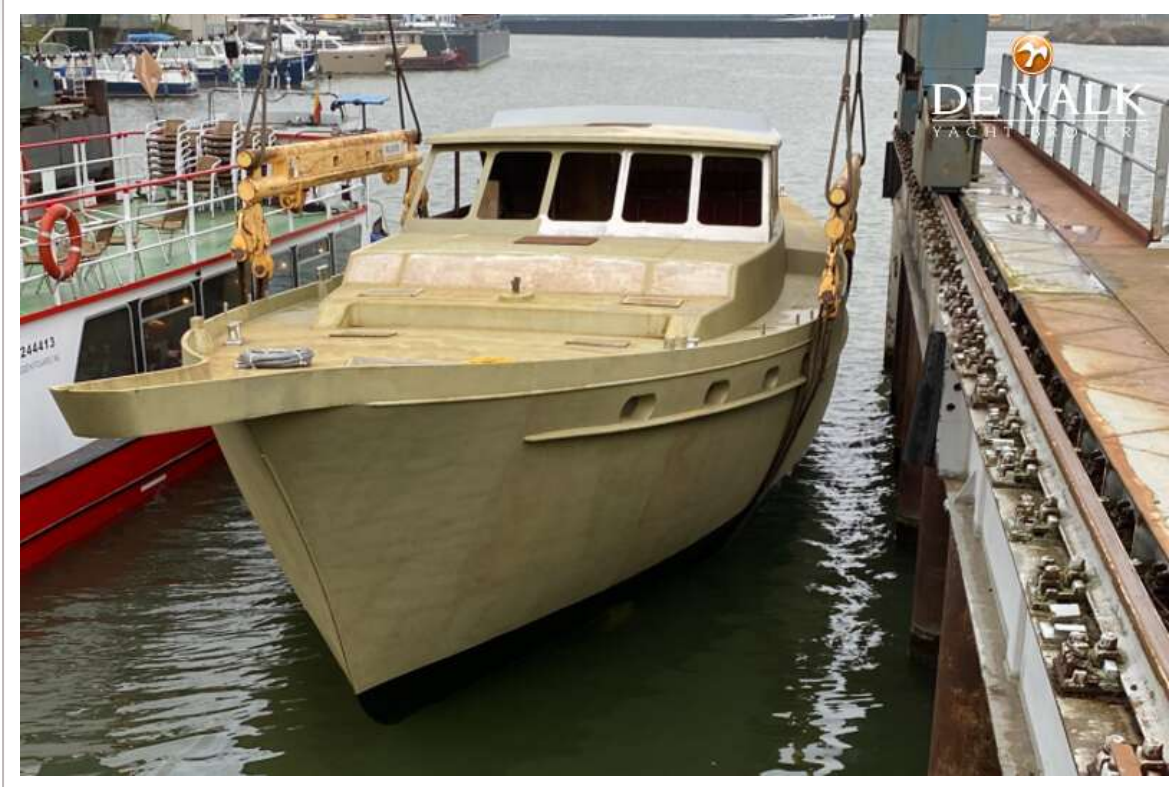

HELLEMAN STEEL KETCH CASCO 24M