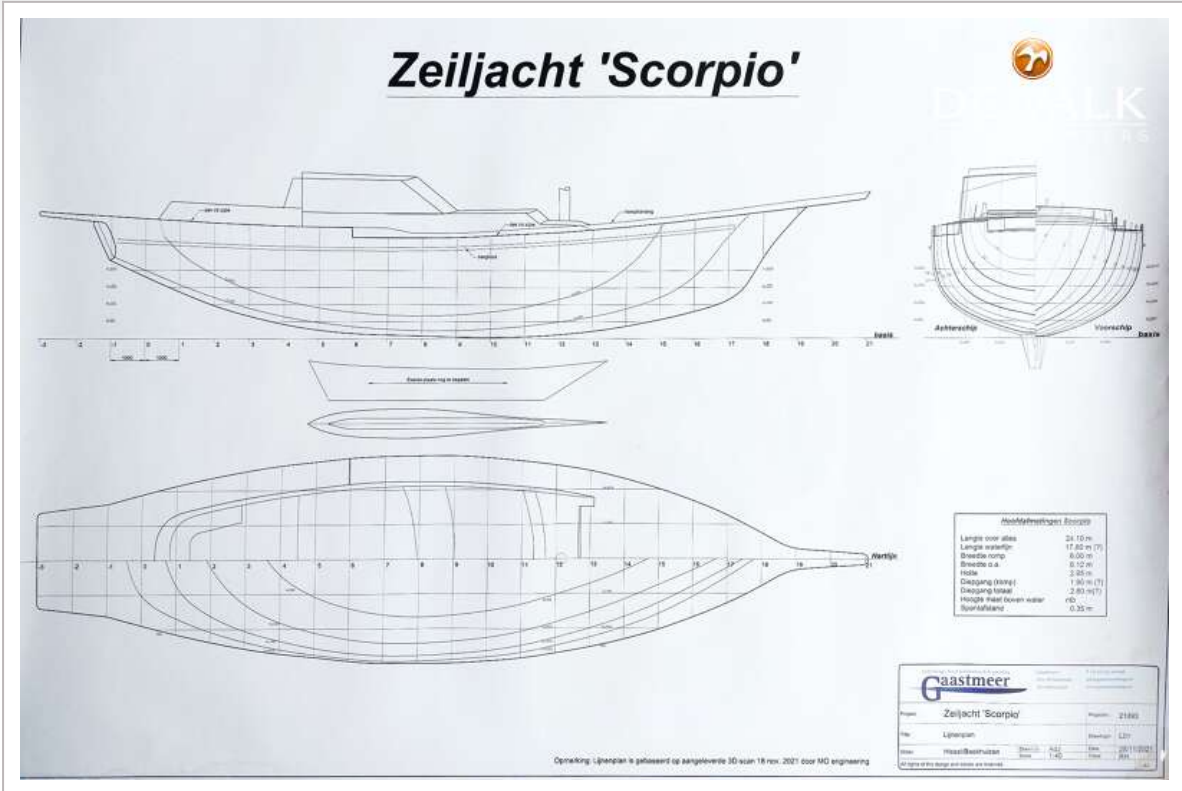

GALILEO

Naam	Zakelijk Voergetuig	Model	24M
Maakjaar		Motor	4000
Land & merk	2007/2008	Motor	4000

HELLEMAN STEEL KETCH CASCO 24M

DE VALK
YACHT BROKERS

HELLEMAN STEEL KETCH CASCO 24M

BROKER'S COMMENTS

This very large sailing yacht was designed by J.H. Helleman and further drawn by Gaastmeer. Resembles the well-known Dutch yachts Jongert, Nordia and Trewes. The hull was made by the first owner himself and then sold. She was recently painted in primer and includes a new engine. An excellent opportunity if you want to build a beautiful and solid yacht. This yacht will be auctioned online at <https://bit.ly/Helleman> and can be viewed in The Netherland / Limburg

HELLEMAN STEEL KETCH CASCO 24M

HELLEMAN STEEL KETCH CASCO 24M

HELLEMAN STEEL KETCH CASCO 24M

HELLEMAN STEEL KETCH CASCO 24M

HELLEMAN STEEL KETCH CASCO 24M