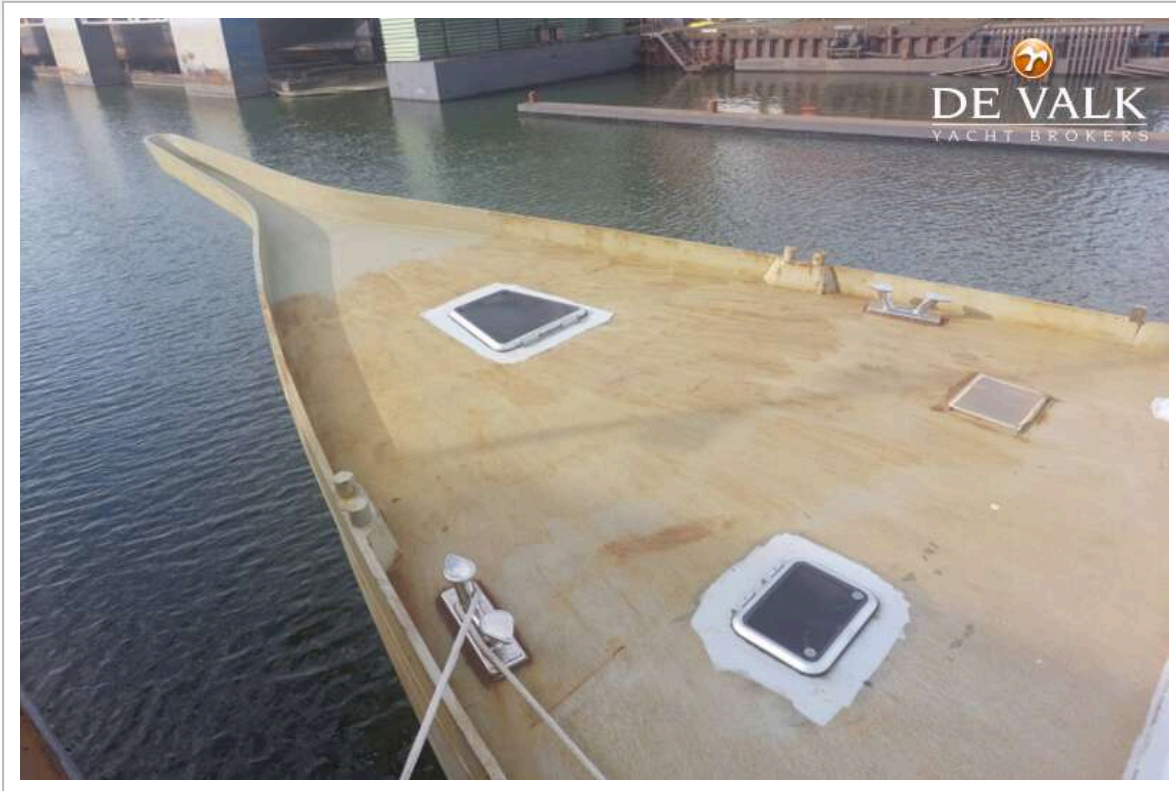

HELLEMAN STEEL KETCH CASCO 24M