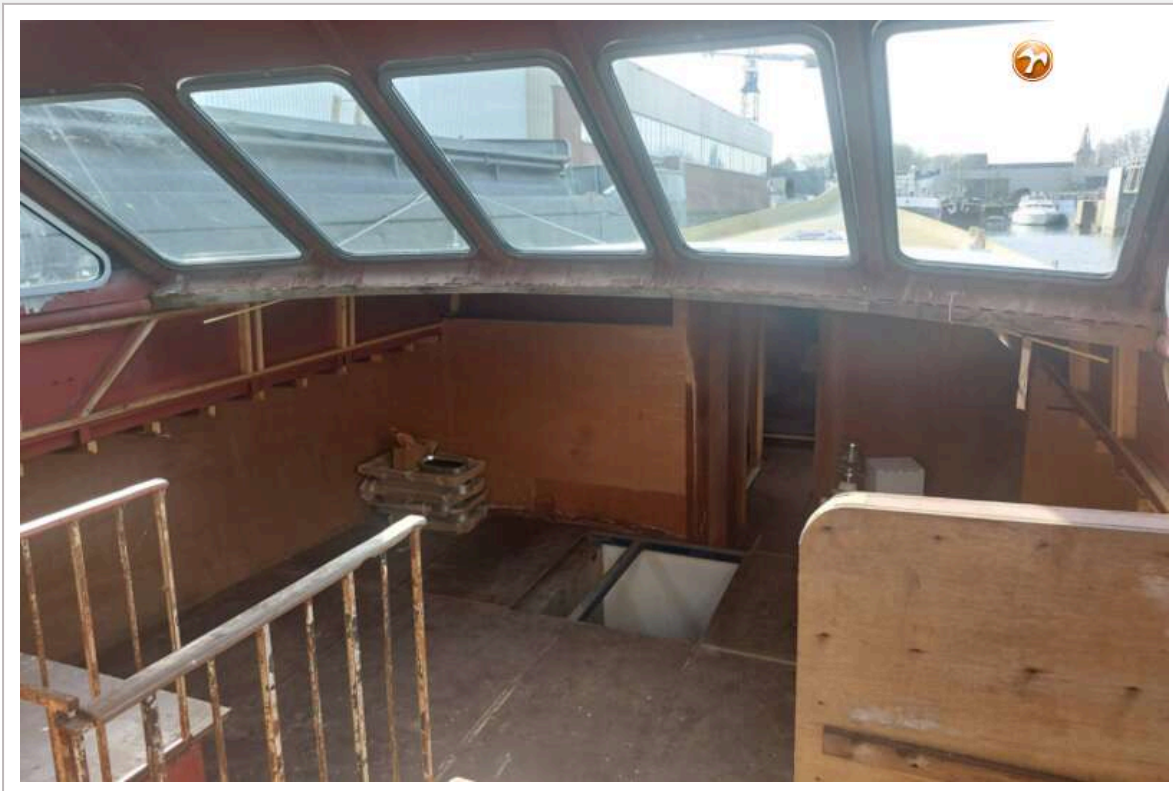

HELLEMAN STEEL KETCH CASCO 24M