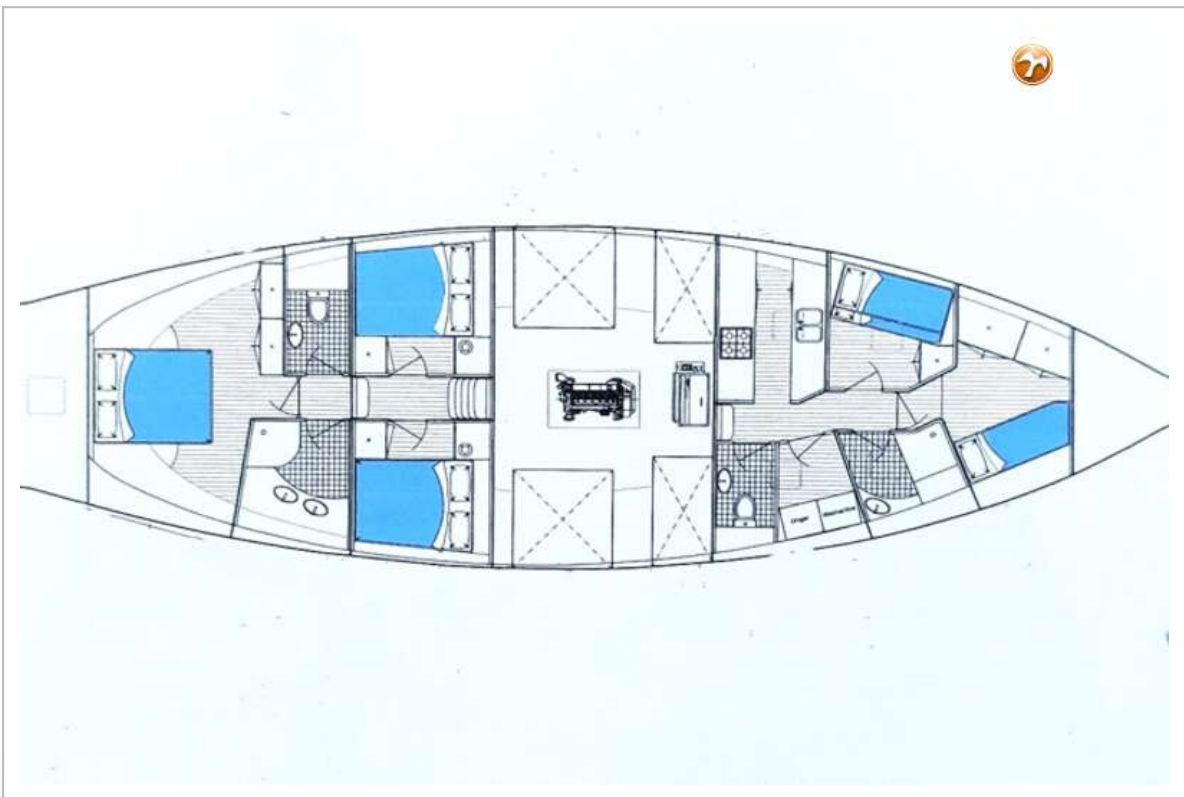

HELLEMAN STEEL KETCH CASCO 24M