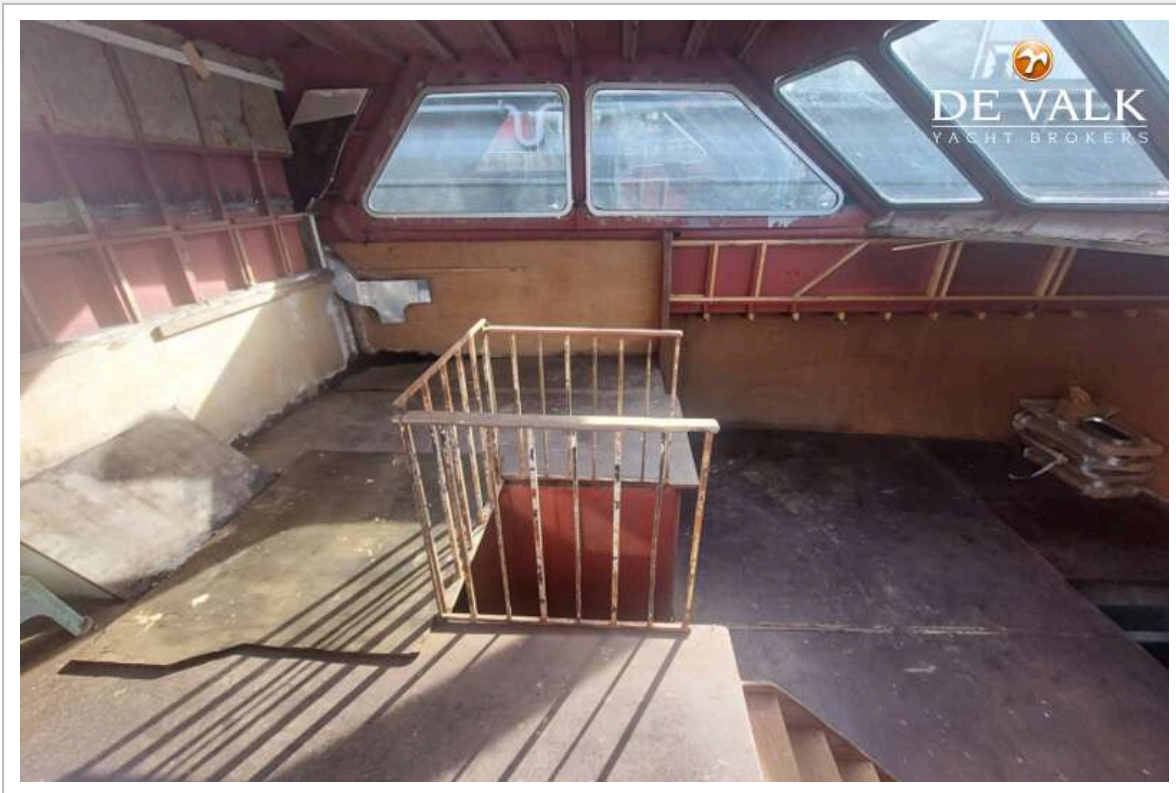

HELLEMAN STEEL KETCH CASCO 24M