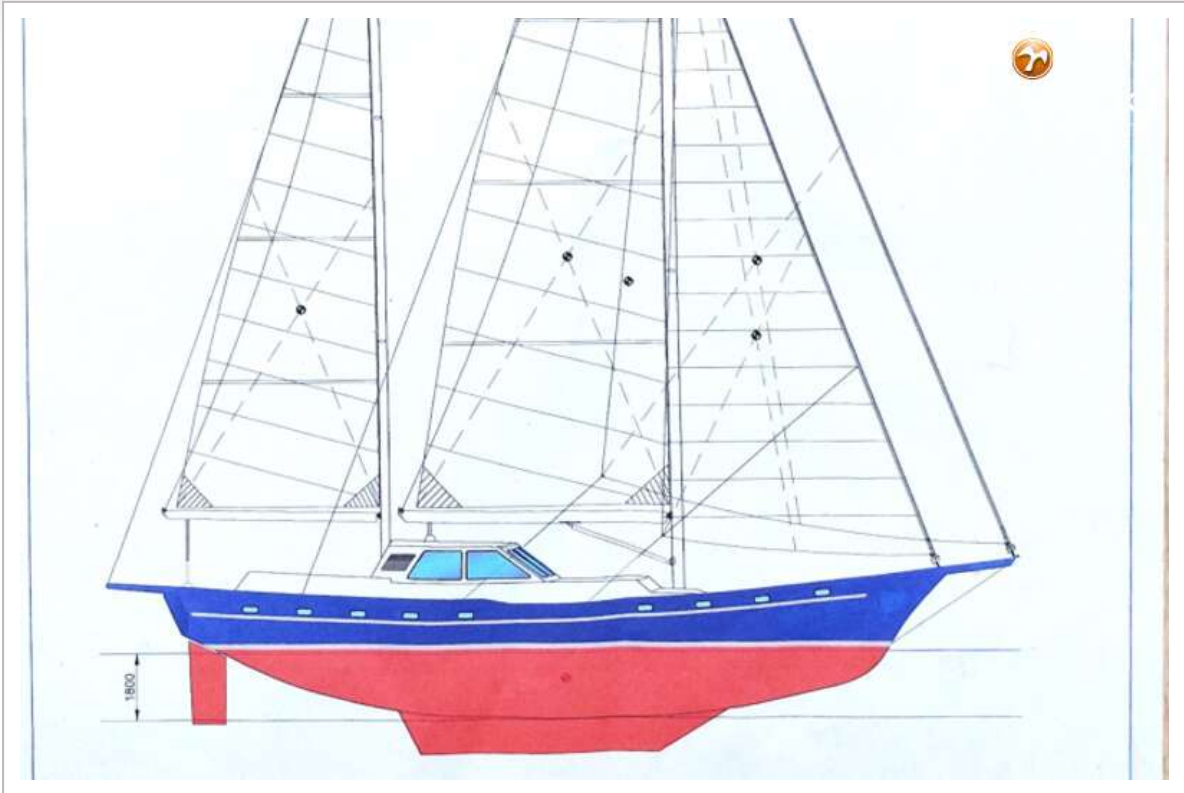

HELLEMAN STEEL KETCH CASCO 24M