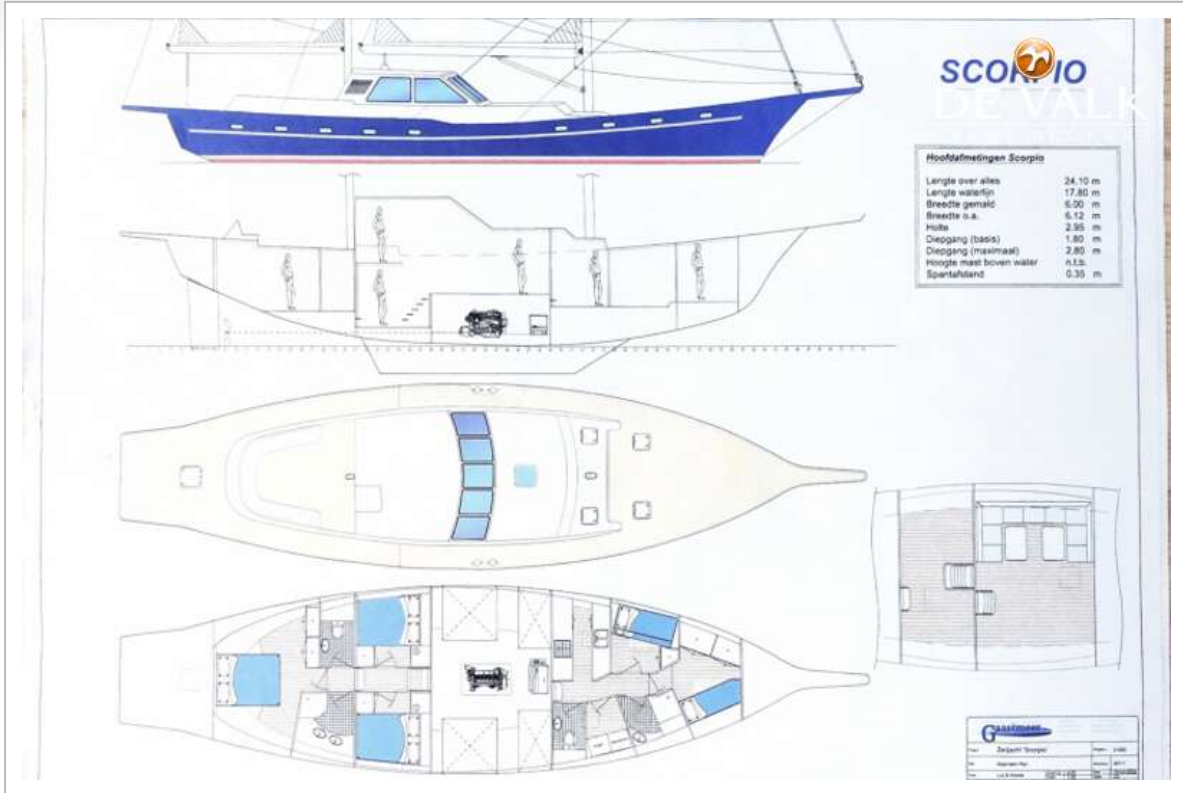

HELLEMAN STEEL KETCH CASCO 24M

BROKERAGE | CHARTER | BERTHS | FINANCE | INSURANCE | YACHT MANAGEMENT

DE VALK
YACHT BROKERS