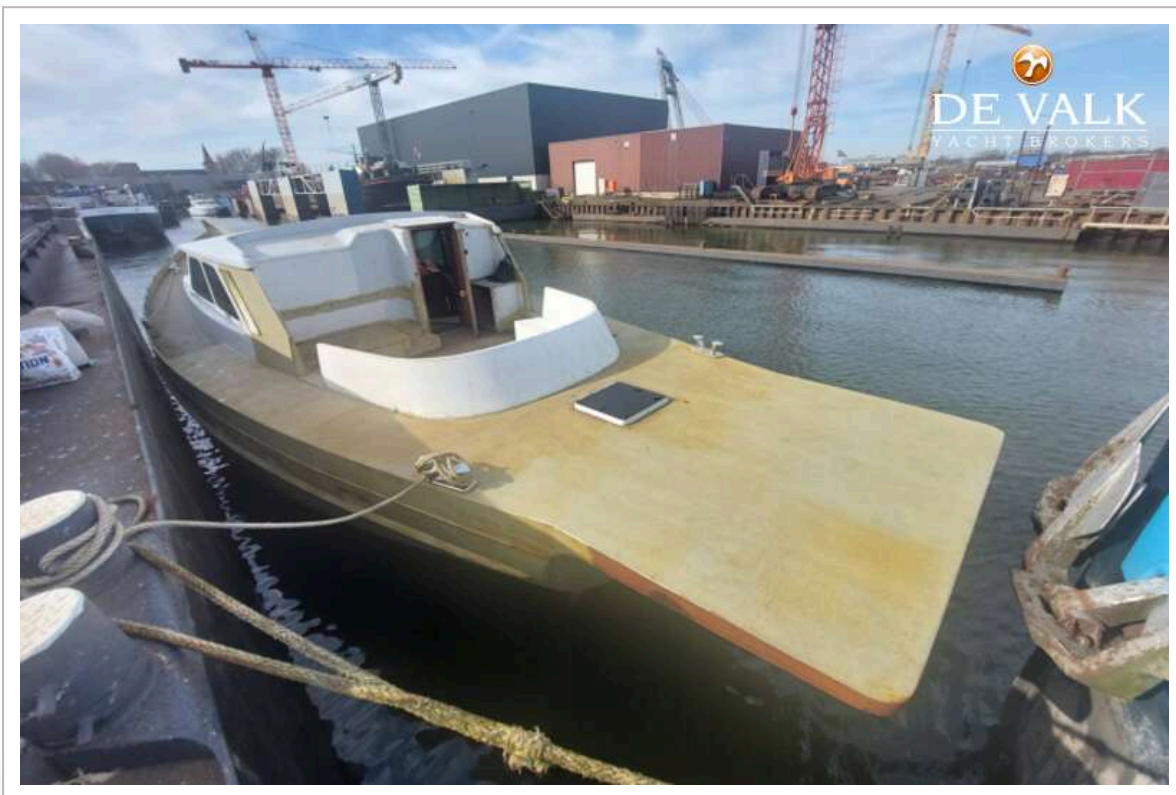

HELLEMAN STEEL KETCH CASCO 24M