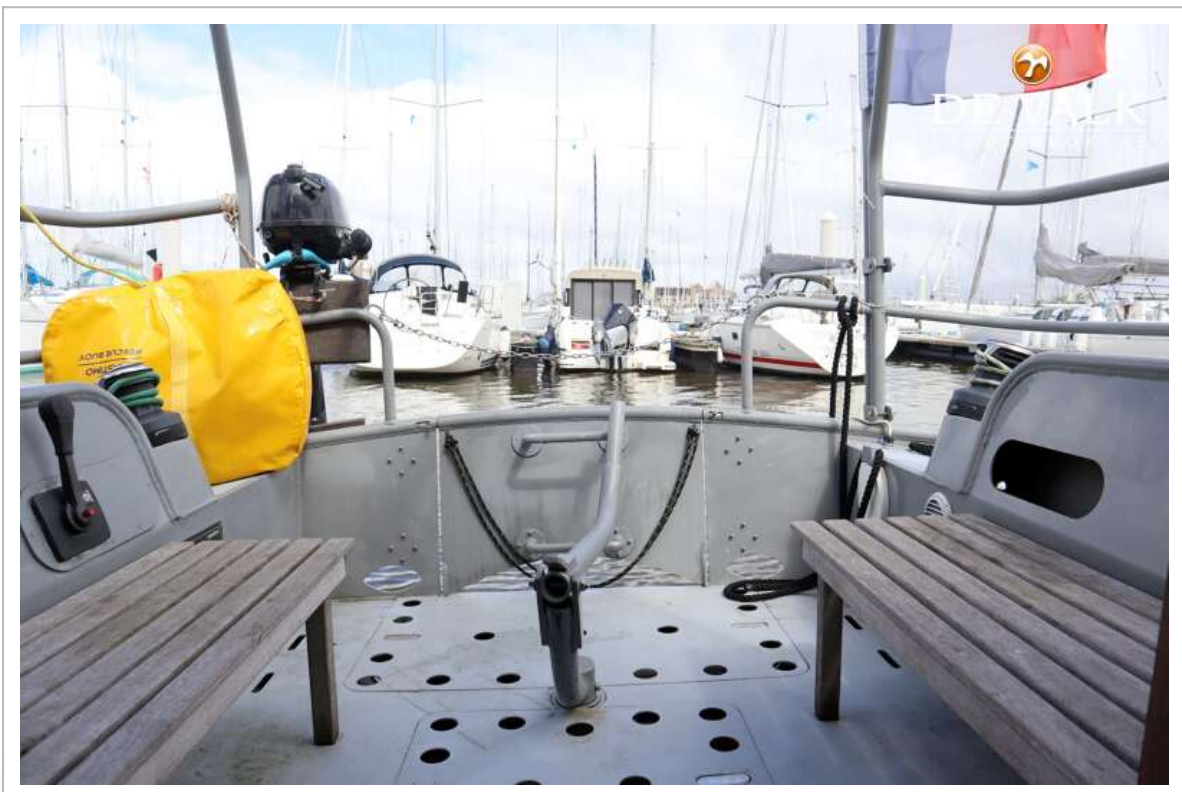

META MINTROLL 27