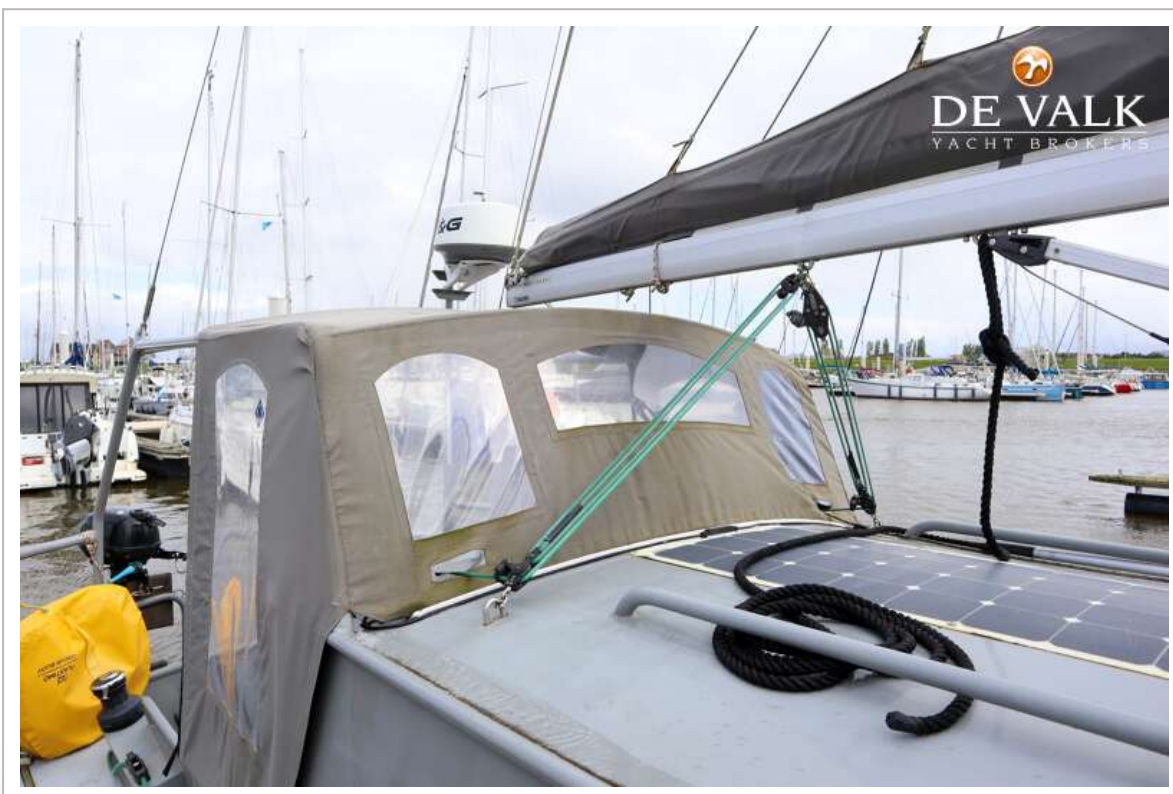

META MINTROLL 27