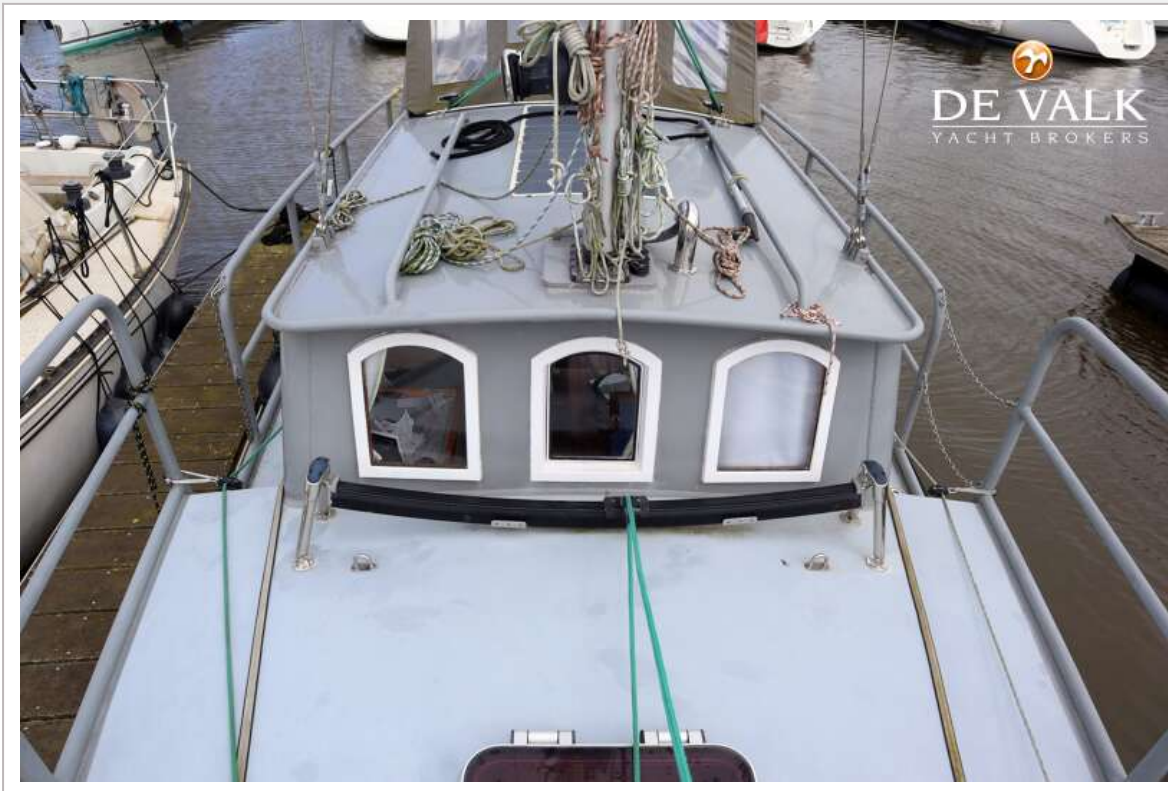

META MINTROLL 27