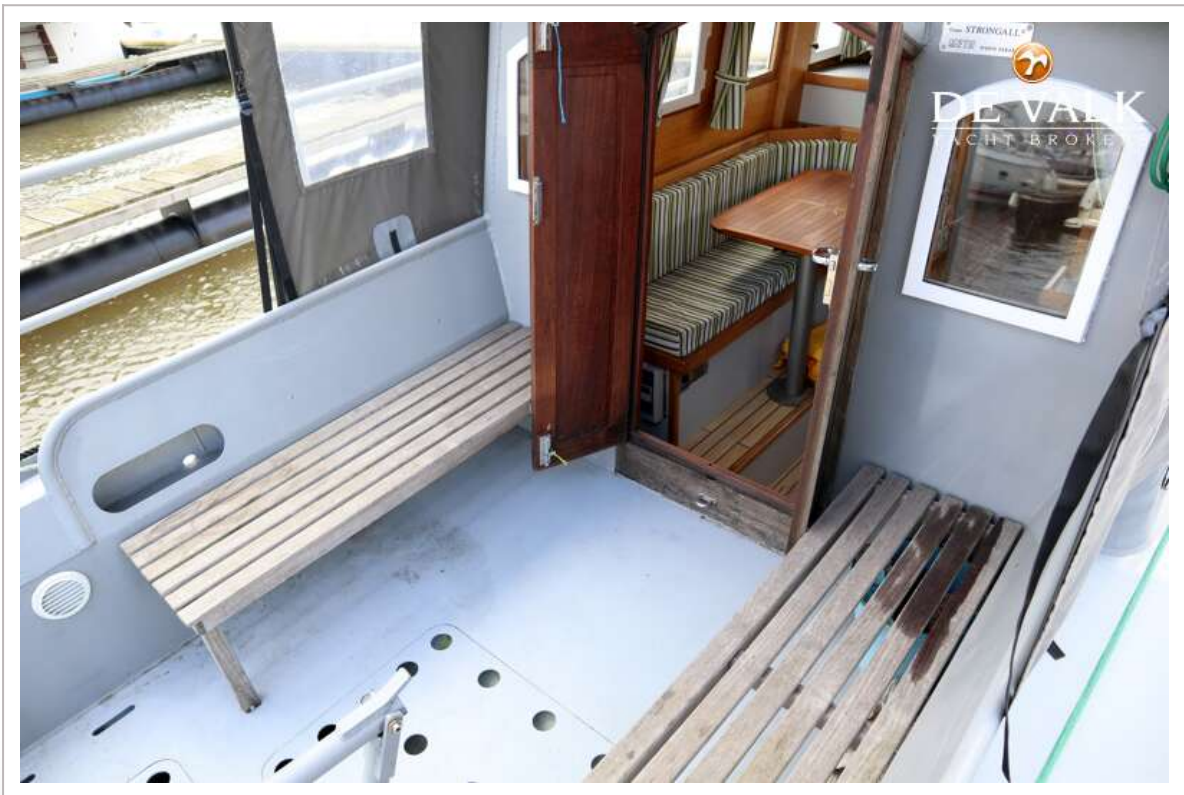

META MINTROLL 27