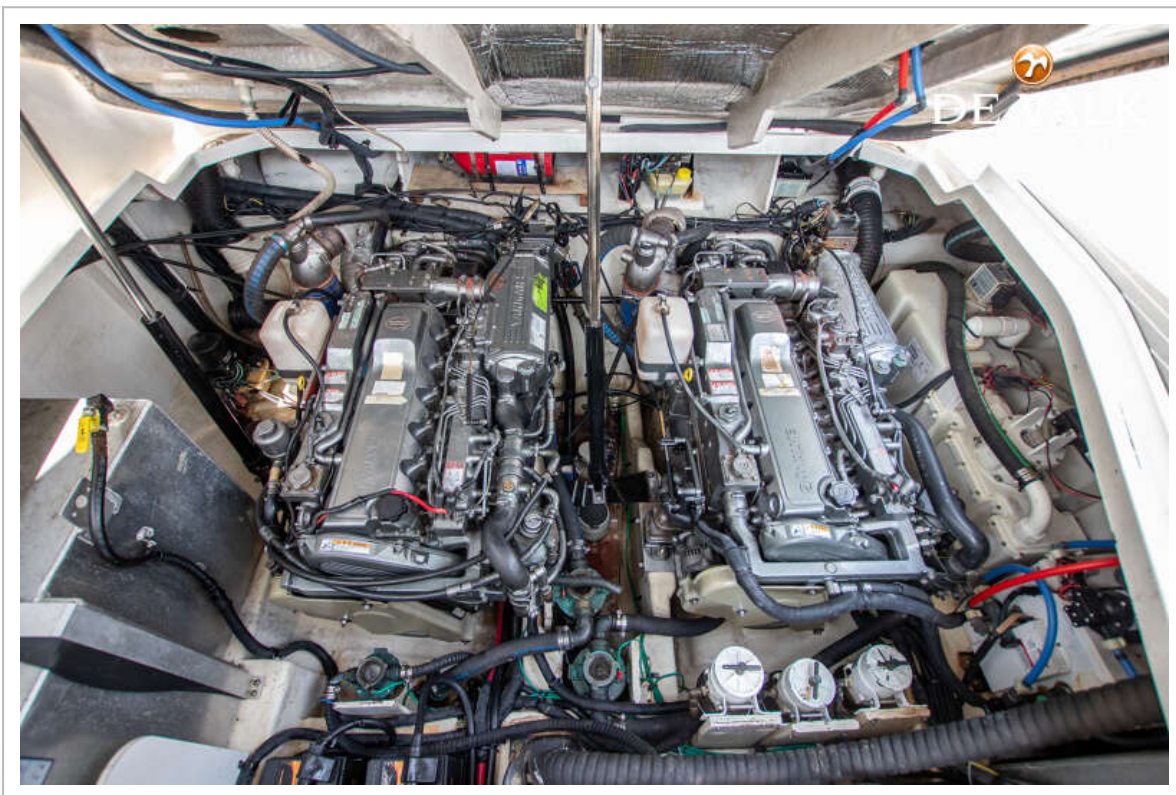

SEA RAY 335 SUNDANCER