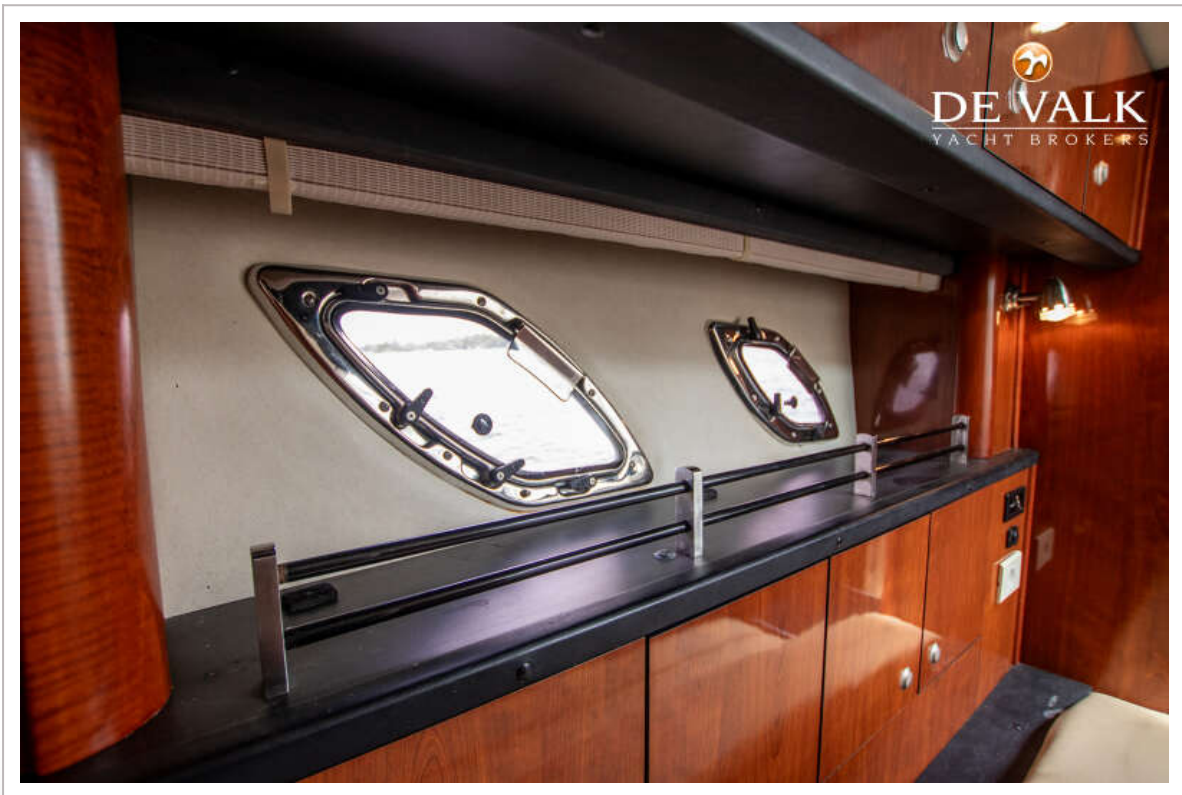

SEA RAY 335 SUNDANCER