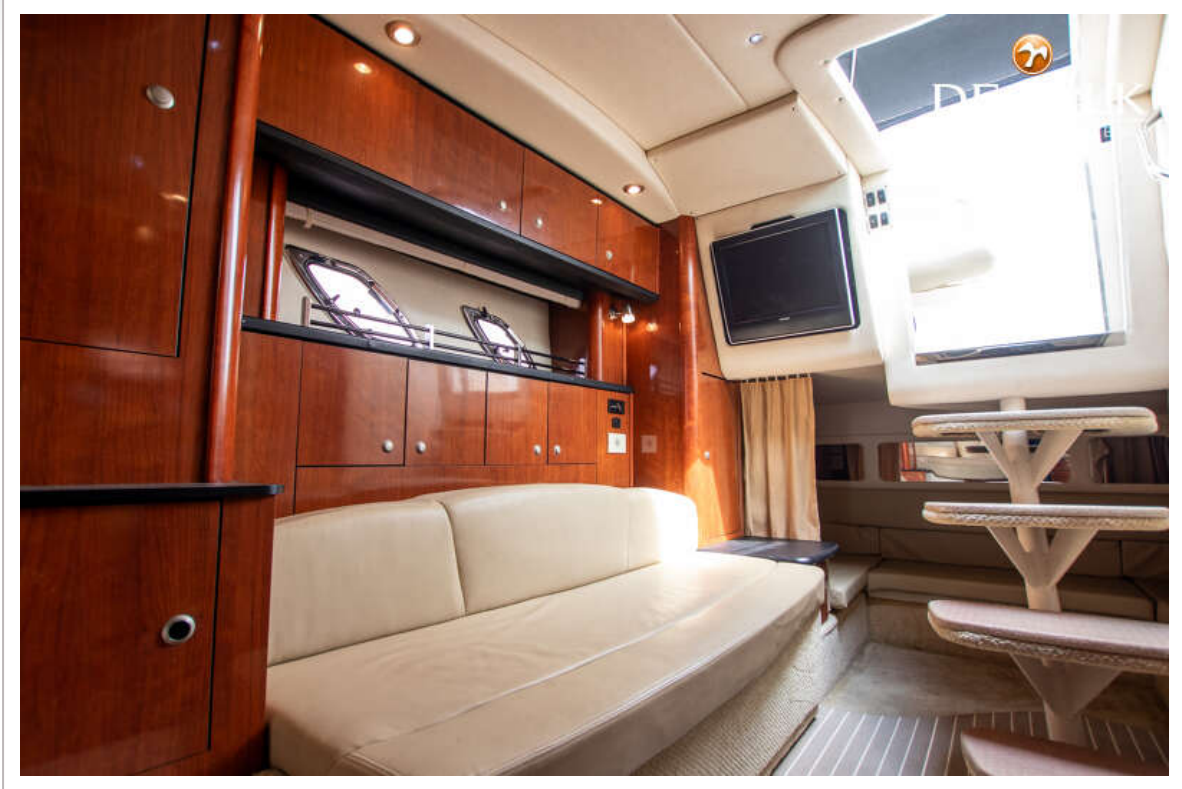

SEA RAY 335 SUNDANCER