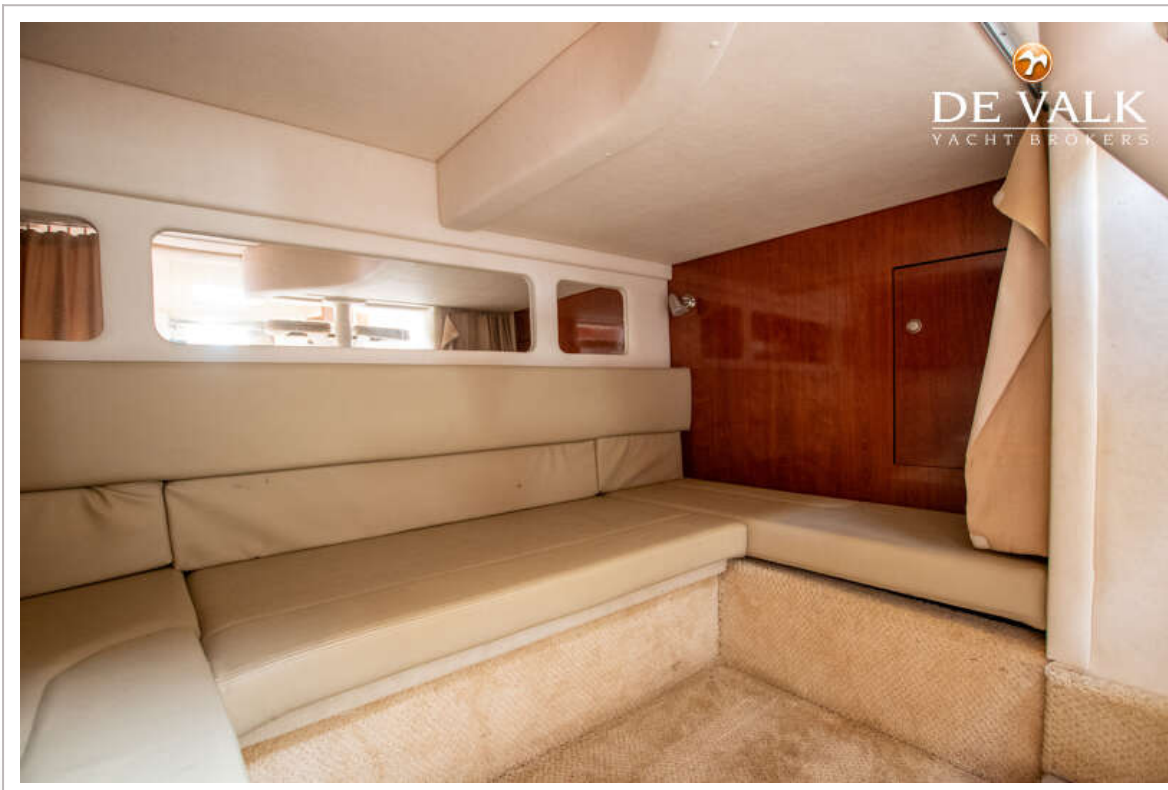

SEA RAY 335 SUNDANCER