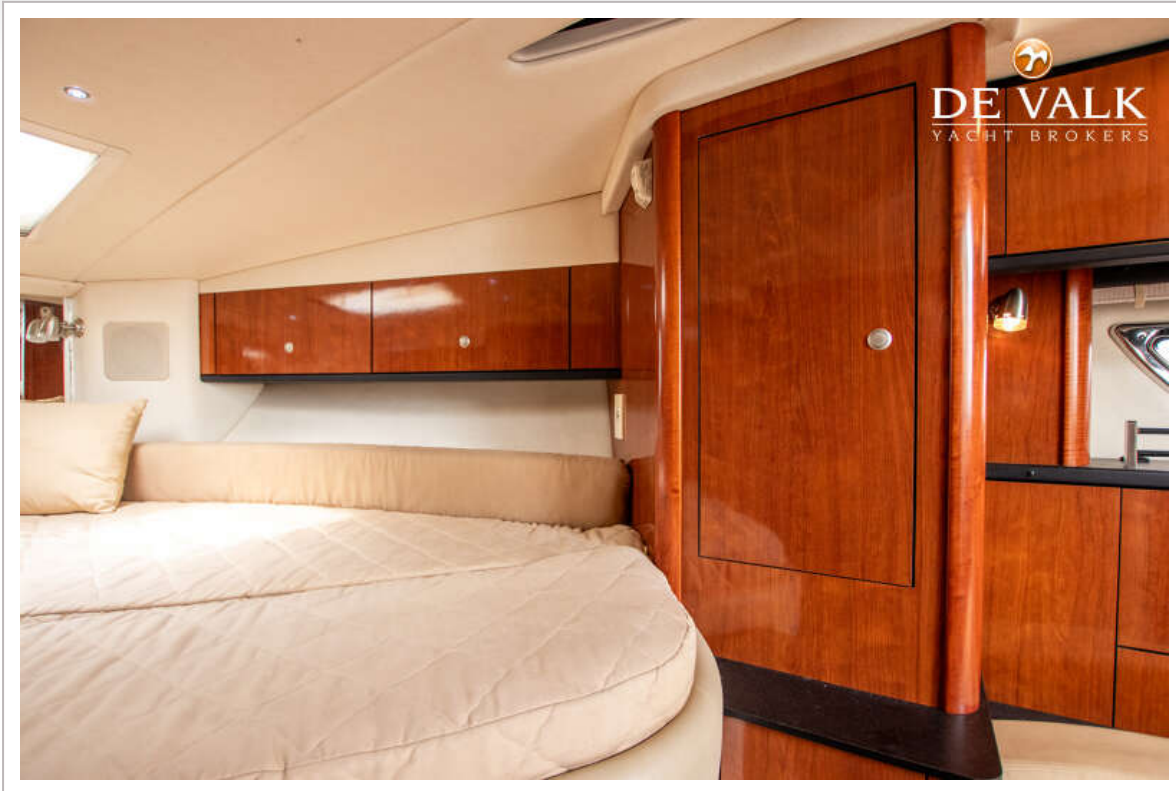

SEA RAY 335 SUNDANCER