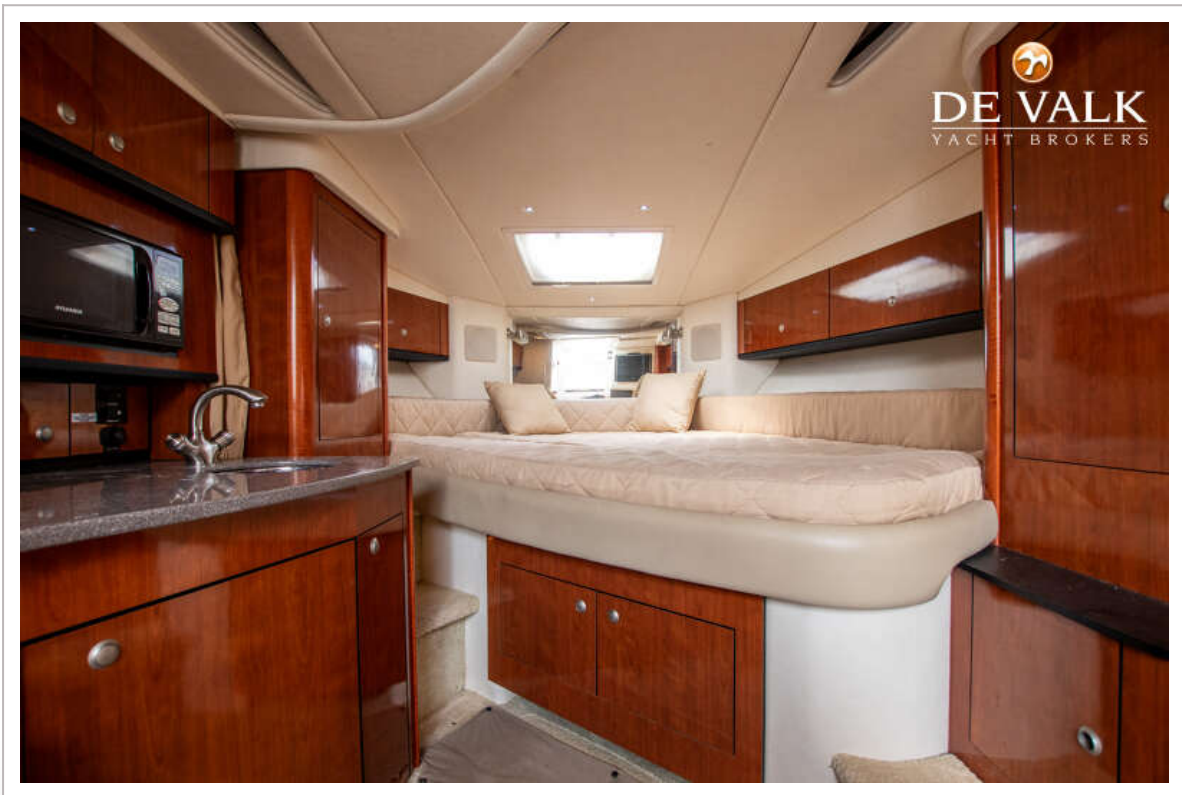

SEA RAY 335 SUNDANCER