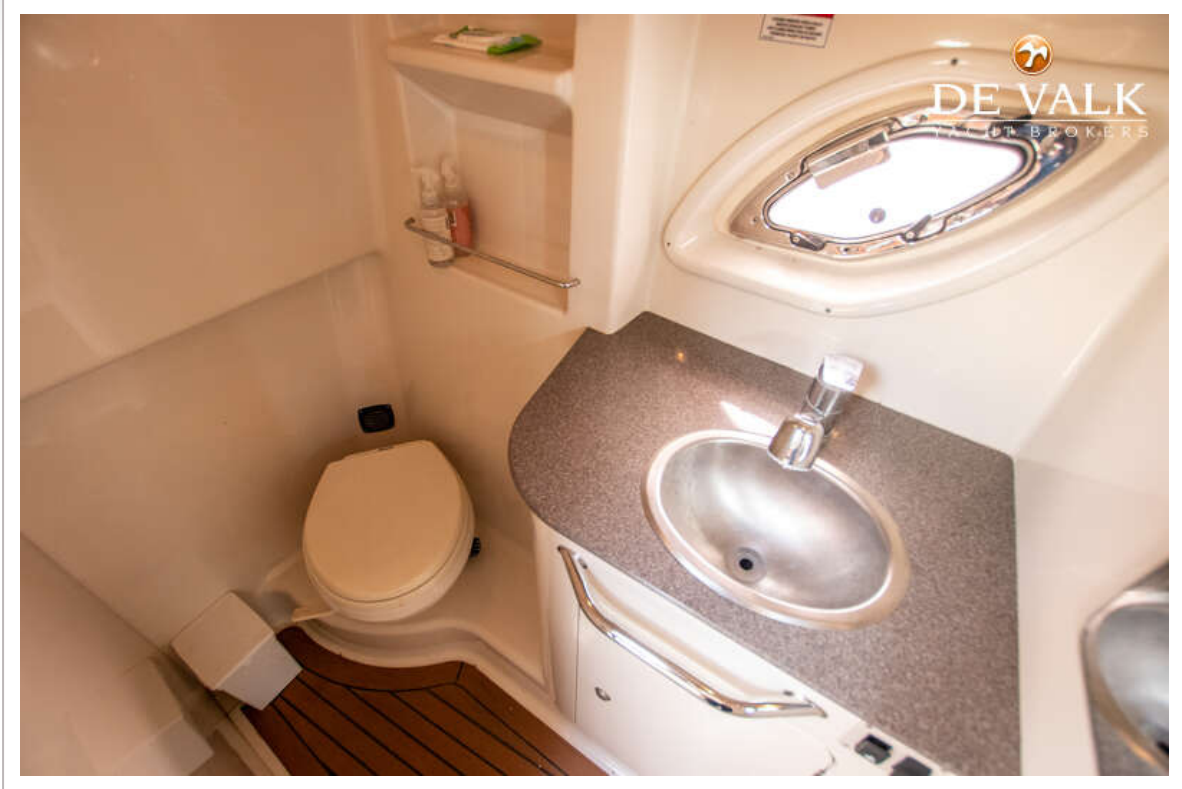

SEA RAY 335 SUNDANCER