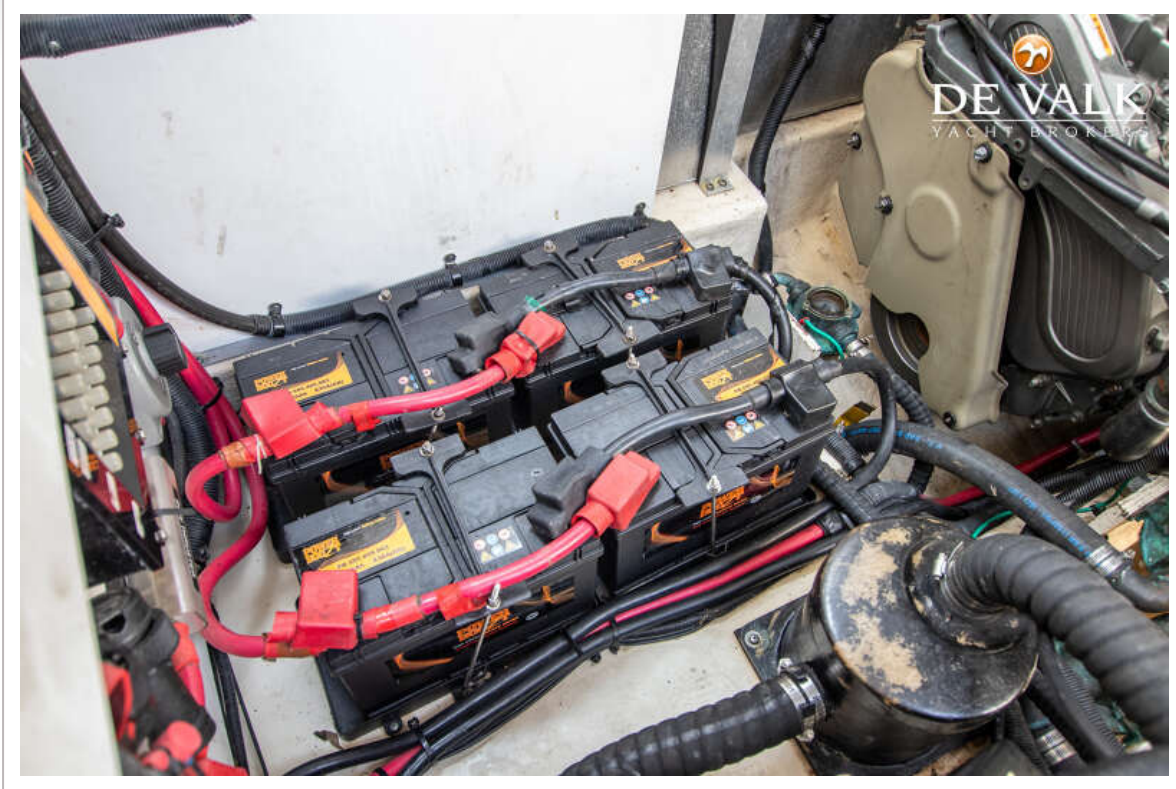

SEA RAY 335 SUNDANCER