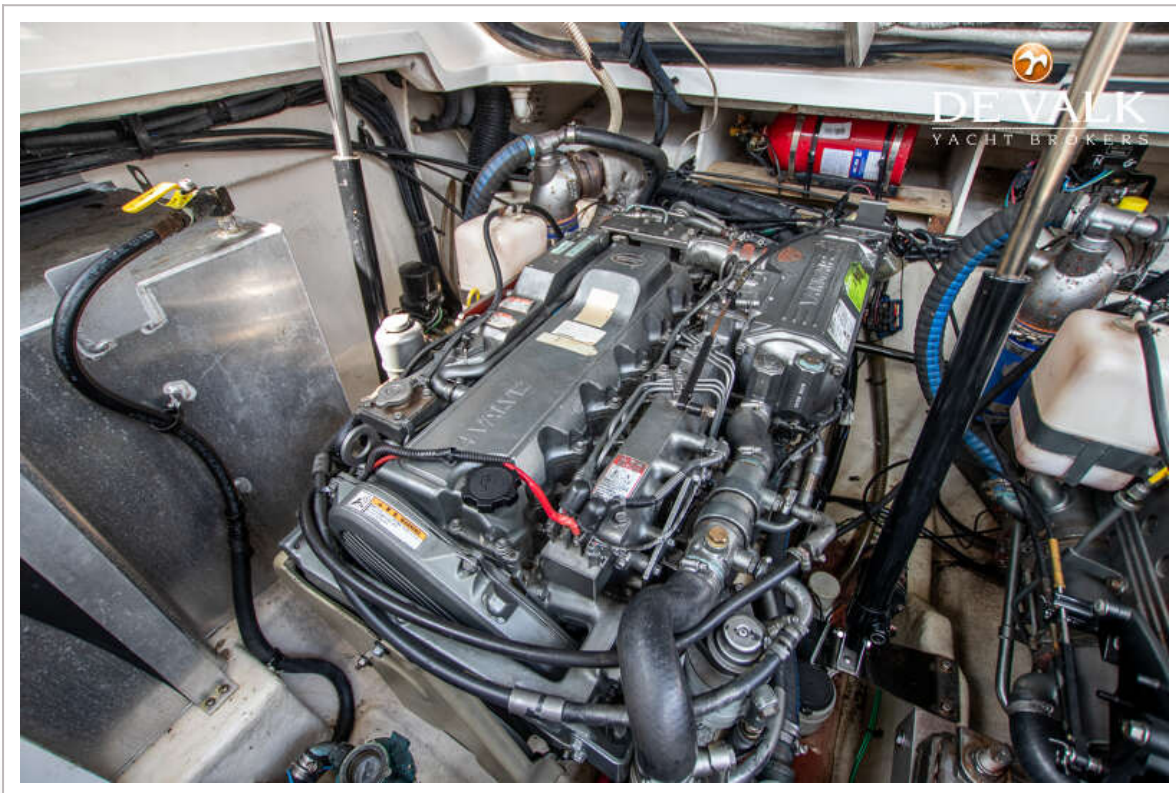

SEA RAY 335 SUNDANCER