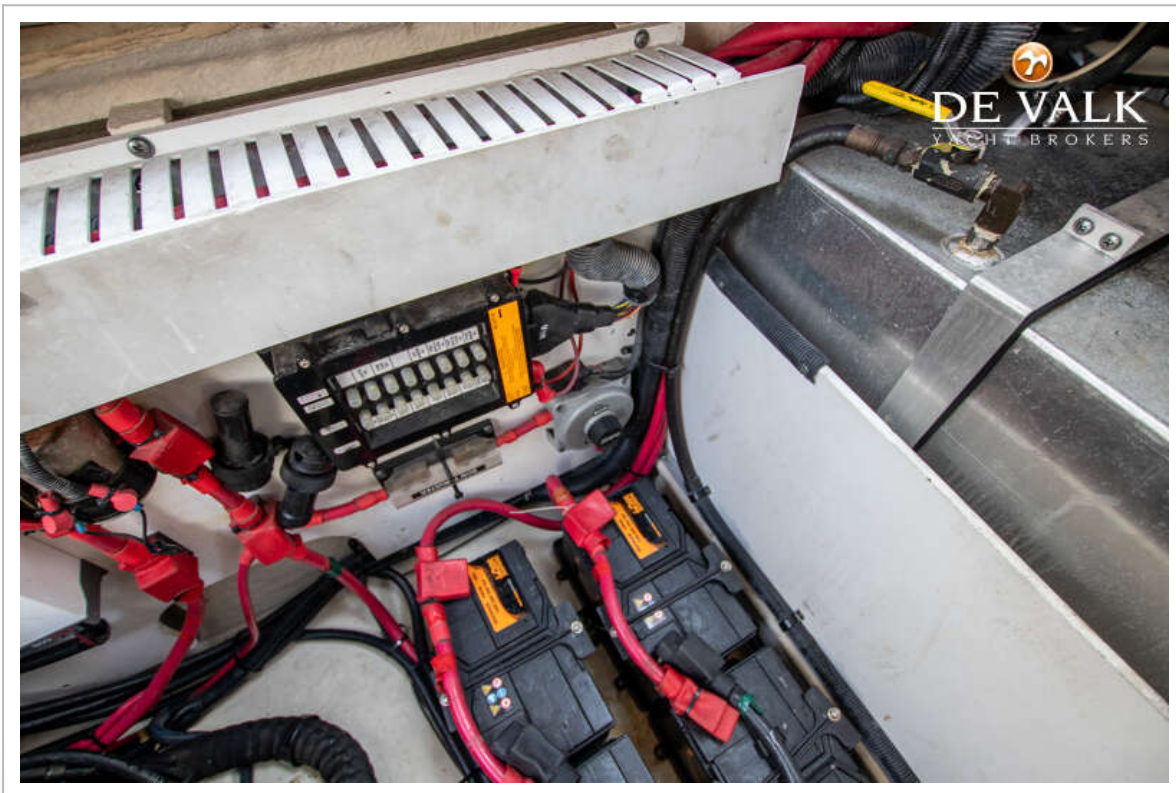

SEA RAY 335 SUNDANCER