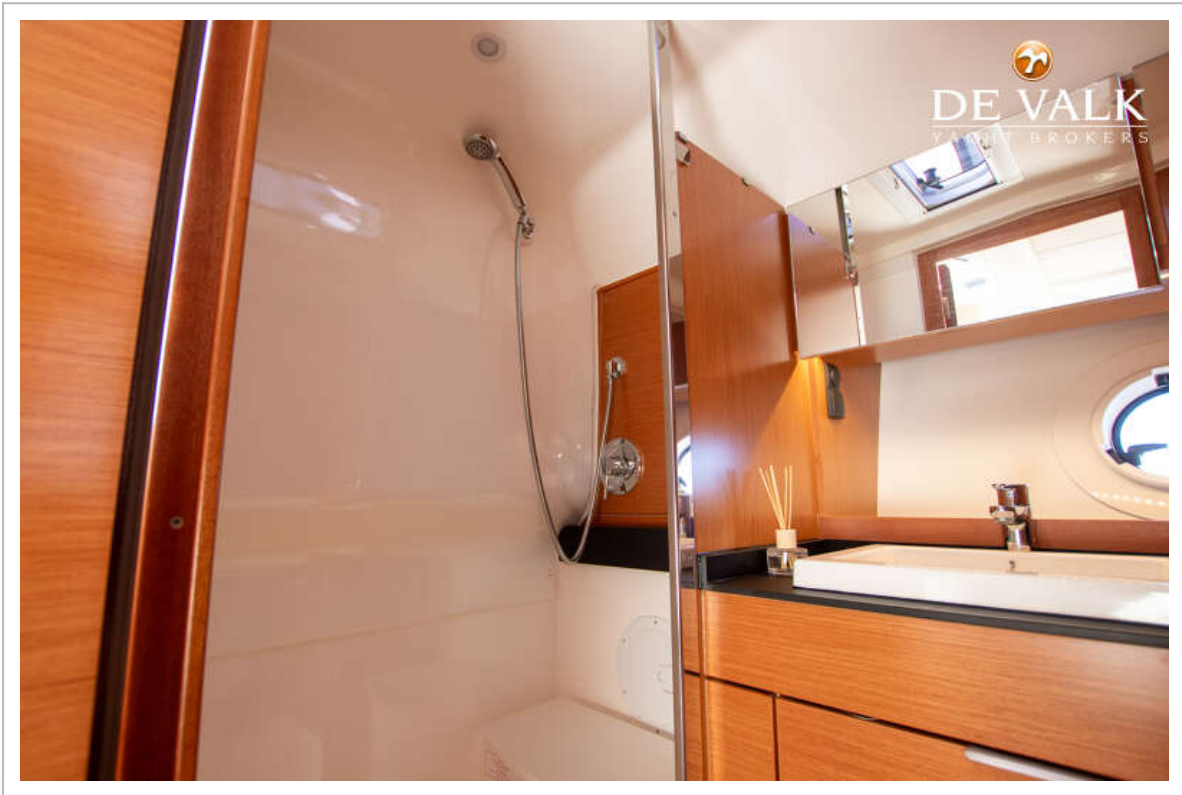

KEIZER YACHTS 42