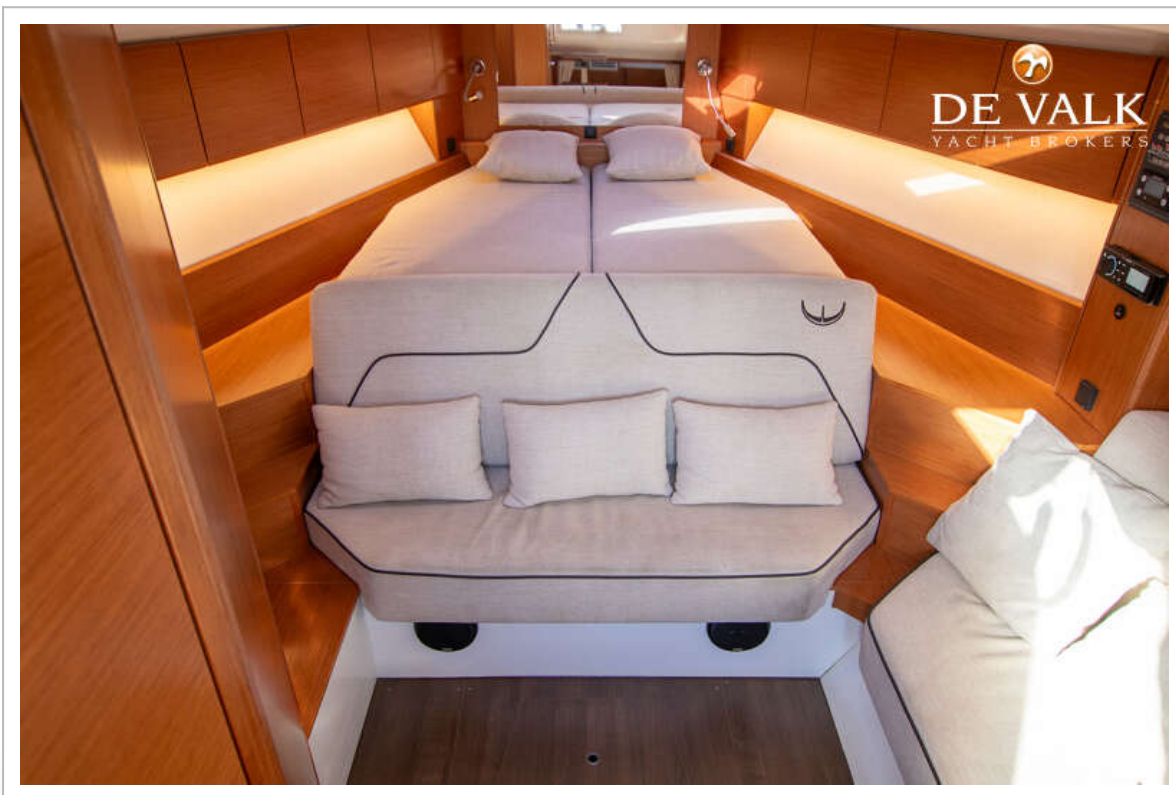

KEIZER YACHTS 42