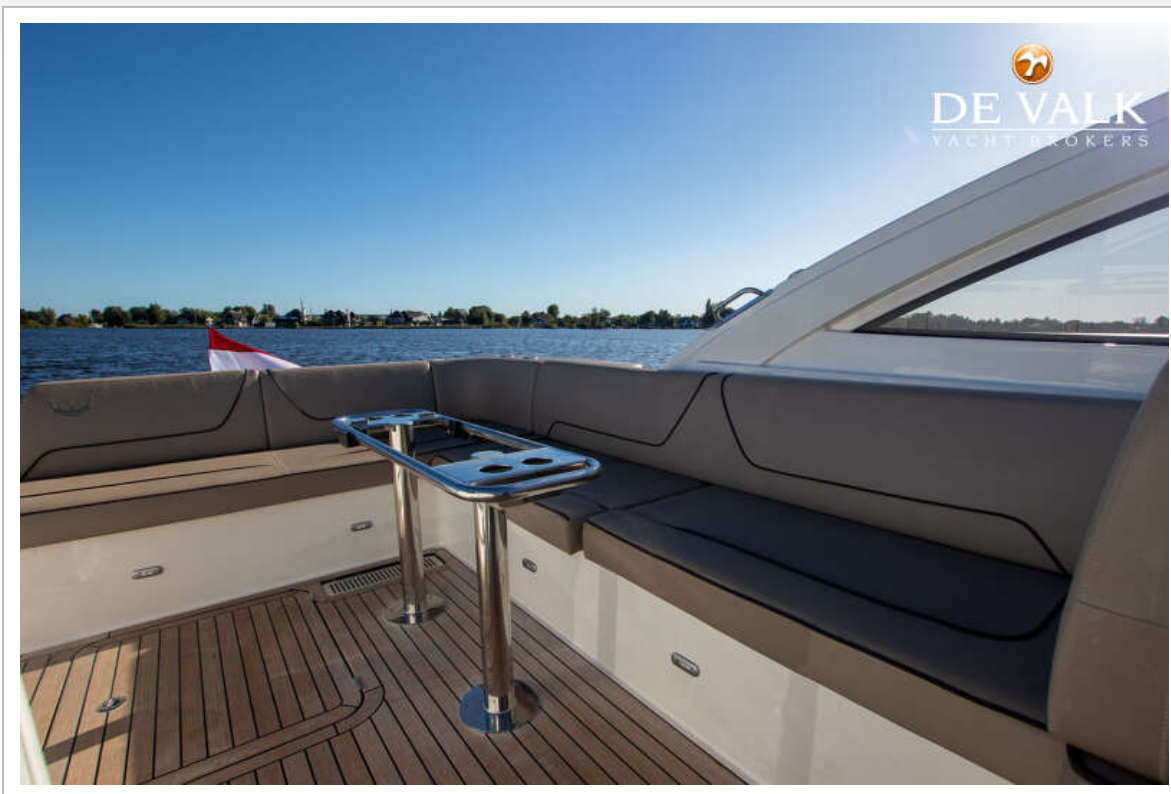

KEIZER YACHTS 42