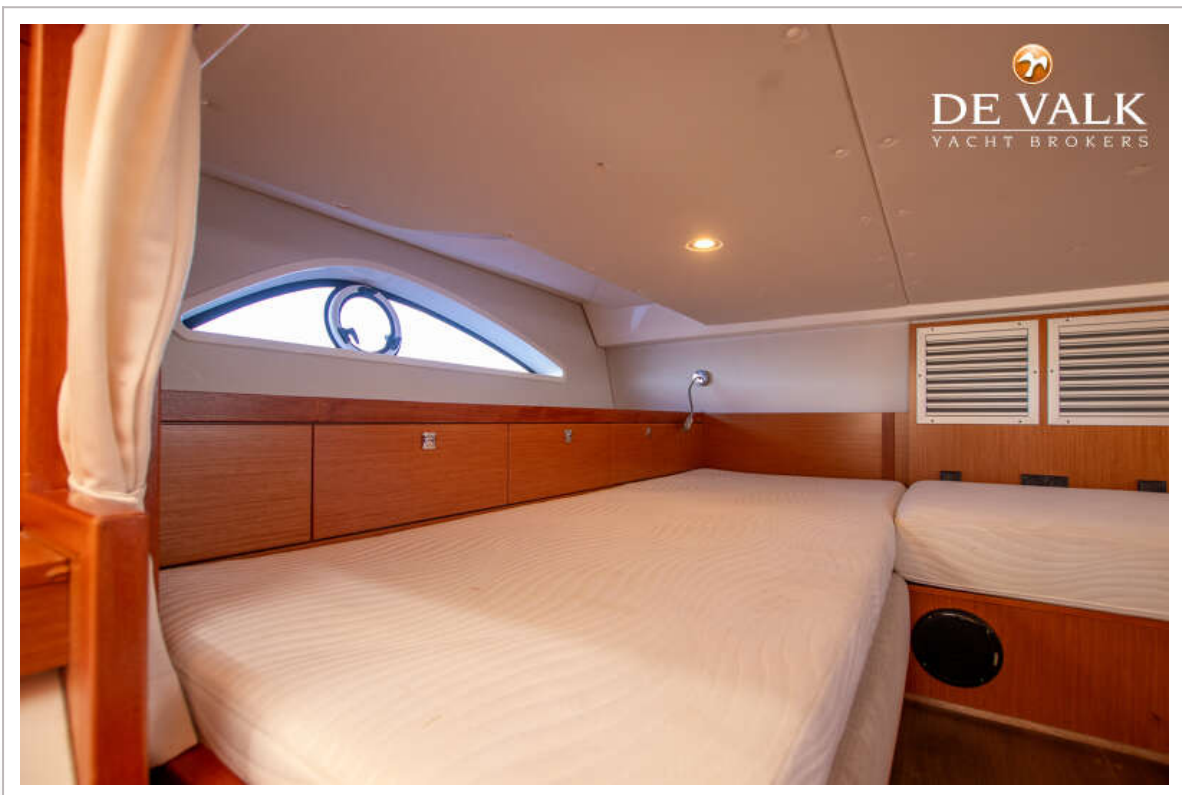

KEIZER YACHTS 42