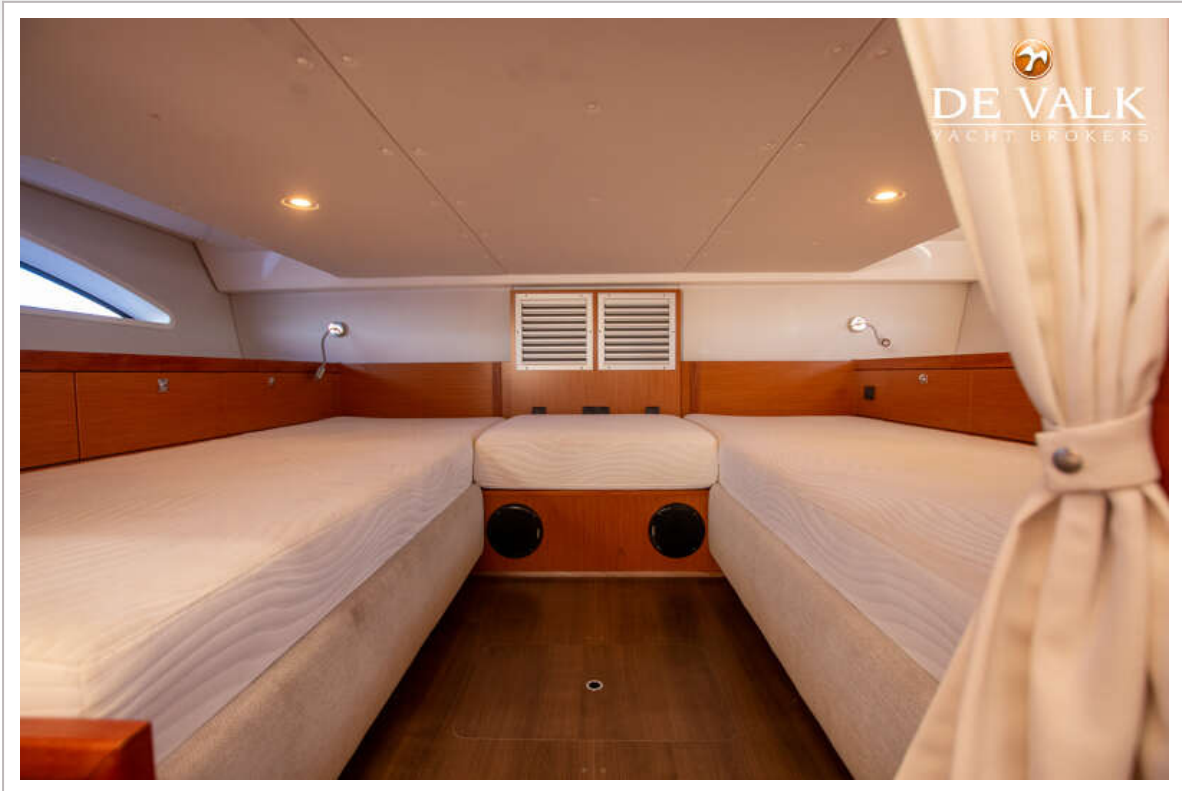

KEIZER YACHTS 42