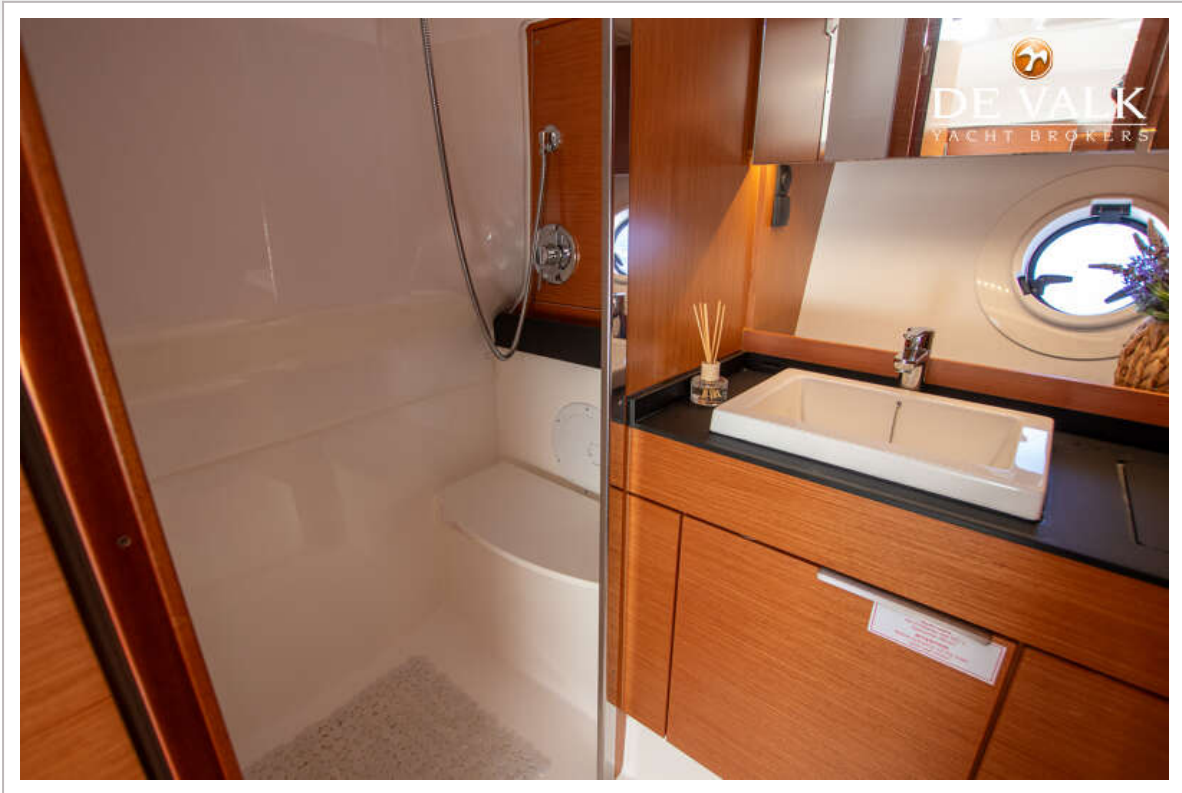

KEIZER YACHTS 42