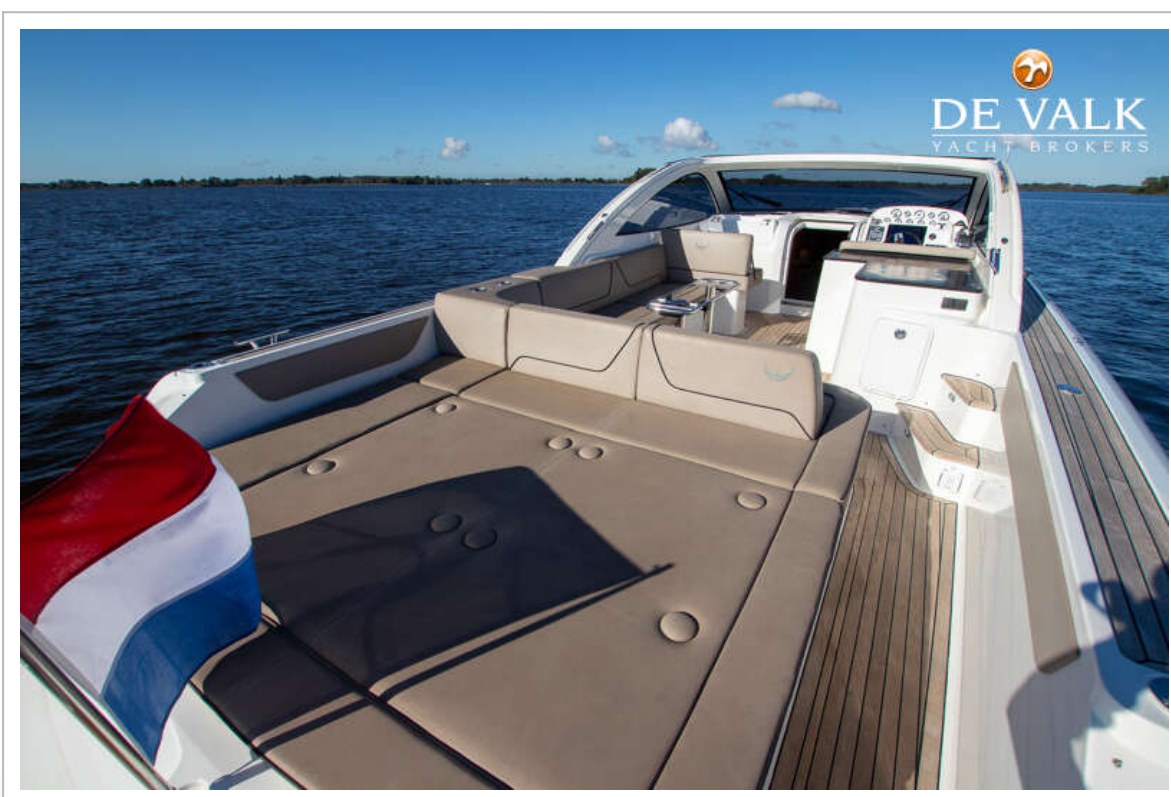

KEIZER YACHTS 42