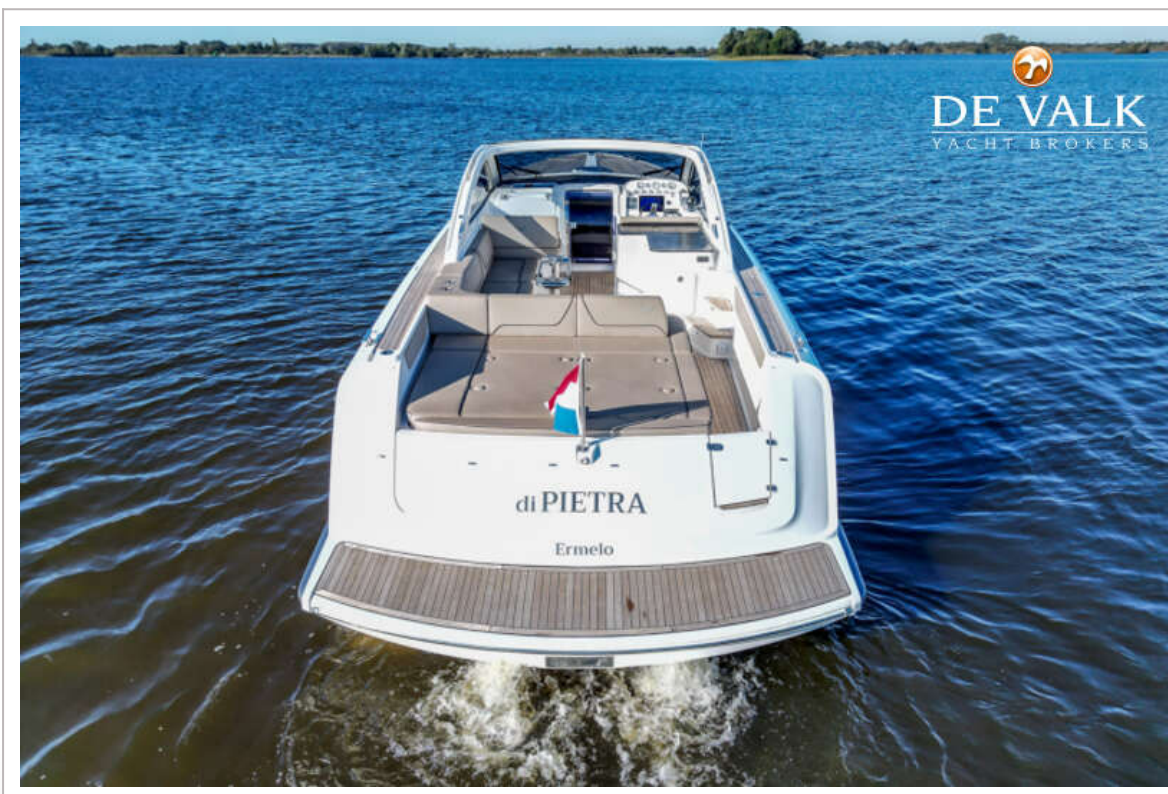

KEIZER YACHTS 42