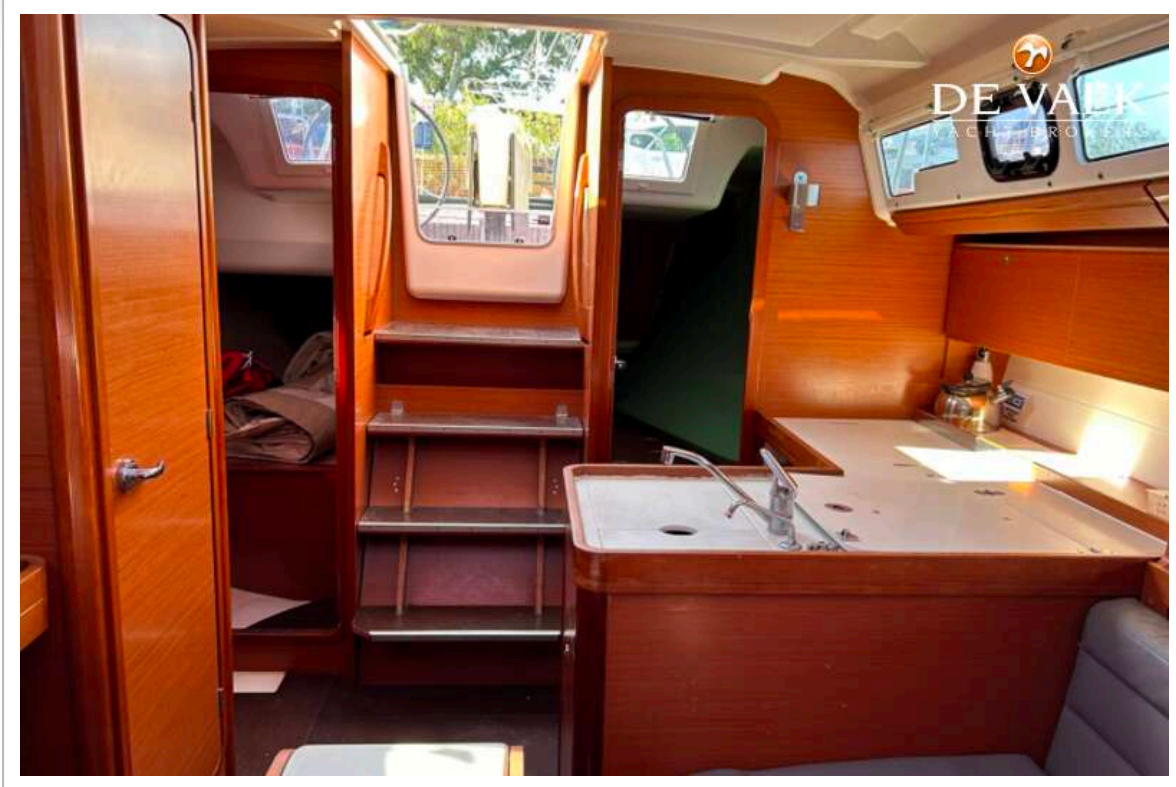

Sofia Iliia-Salvanou

SPECIFICATIONS

Dimensions	10.28 x 3.54 x 1.90 (m)	Builder	DUFOUR
Built	2017	Cabins	3
Material	GRP	Berths	6
Engine(s)	1 x VOLVO D1-30F diesel	Hp/Kw	30.00 (hp), 22.08 (kw)
Asking price	€ 99.000 (VAT Paid)	Lying	at sales office

DUFOUR 350 GRAND LARGE

Blackwater tank (litre)	yes
Level indicator (blackwater)	yes
Blackwater tank extraction	yes
Wheel steering	X 2
Outside helm position	yes
Emergency tiller	yes

ACCOMMODATION

Cabins	3
Berths	6
Floor	wood
Open cockpit	yes
Saloon	yes
Navigation center	yes
Chart table	yes
Dinette	yes
Galley	yes
Countertop	corian
Sink	yes
Cooker	yes
Oven	yes
Fridge	80 Lt top open
Freezer	yes
Hot water system	yes
Water pressure system	yes
Manual and/or foot pump	yes
Coffee maker	yes
Crockery	yes
Owners cabin	double bed
Wardrobe	yes
Bathroom	separate

DUFOUR 350 GRAND LARGE

Toilet	separate
Toilet system	electric
Wash basin	in the bathroom
Shower	separate
Guest cabin 1	double bed
Wardrobe	yes
Bathroom	separate
Toilet	separate
Toilet system	electric
Wash basin	in the bathroom
Shower	separate
Guest cabin 2	double bed
Wardrobe	yes
Bathroom	separate
Toilet	separate
Toilet system	electric
Wash basin	in the bathroom
Shower	separate

DUFOUR 350 GRAND LARGE

DUFOUR 350 GRAND LARGE

DUFOUR 350 GRAND LARGE

DUFOUR 350 GRAND LARGE

DUFOUR 350 GRAND LARGE

DUFOUR 350 GRAND LARGE

DUFOUR 350 GRAND LARGE

DUFOUR 350 GRAND LARGE