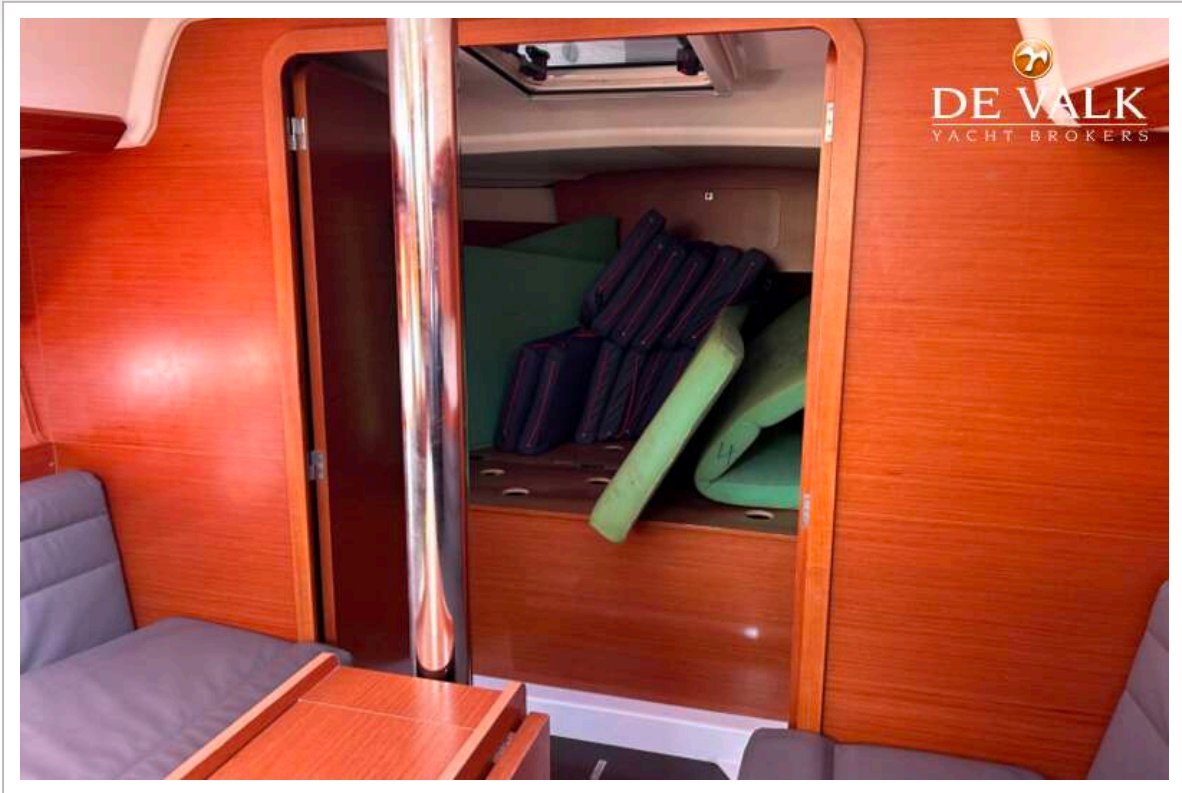

DUFOUR 350 GRAND LARGE