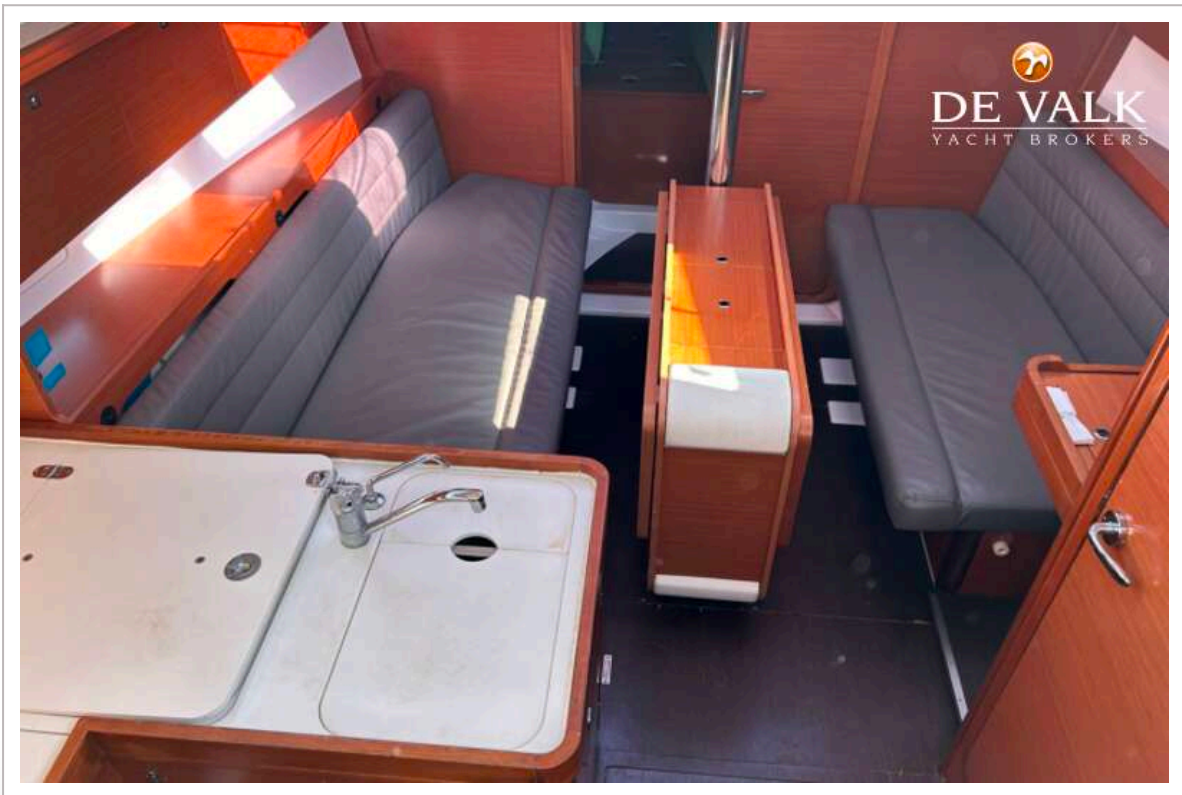

DUFOUR 350 GRAND LARGE