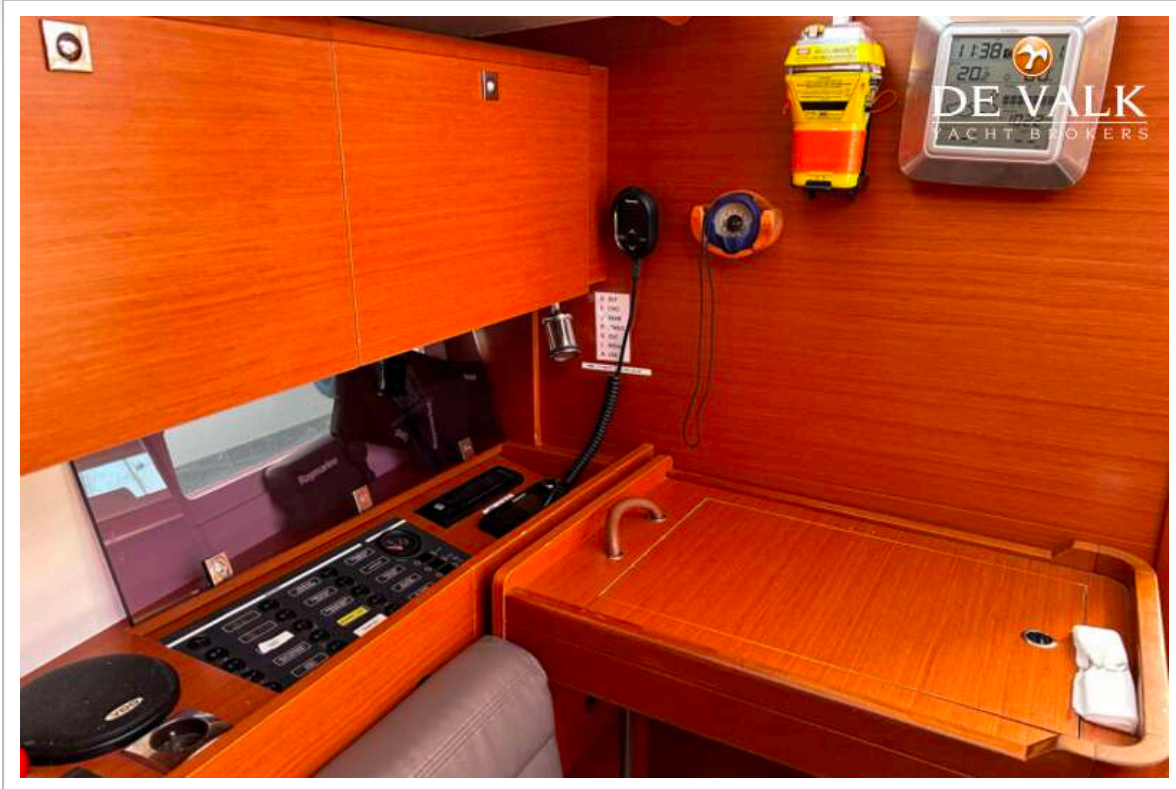

DUFOUR 350 GRAND LARGE