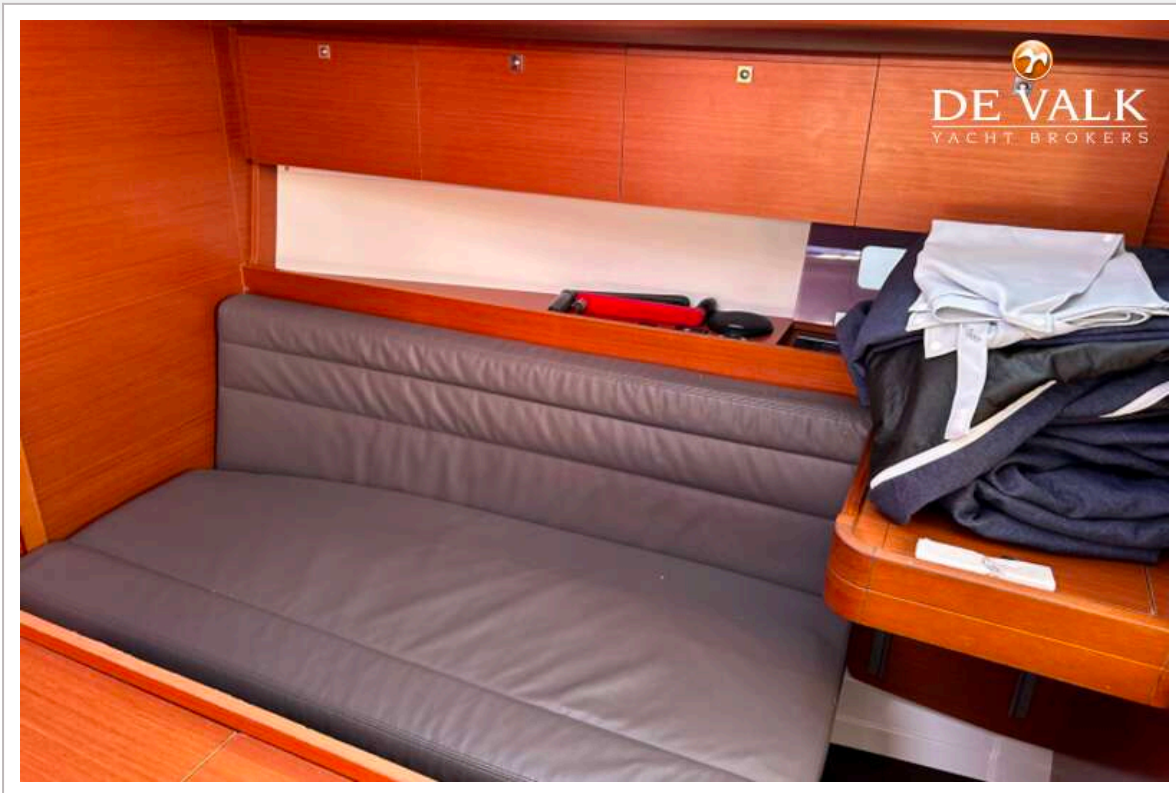

DUFOUR 350 GRAND LARGE