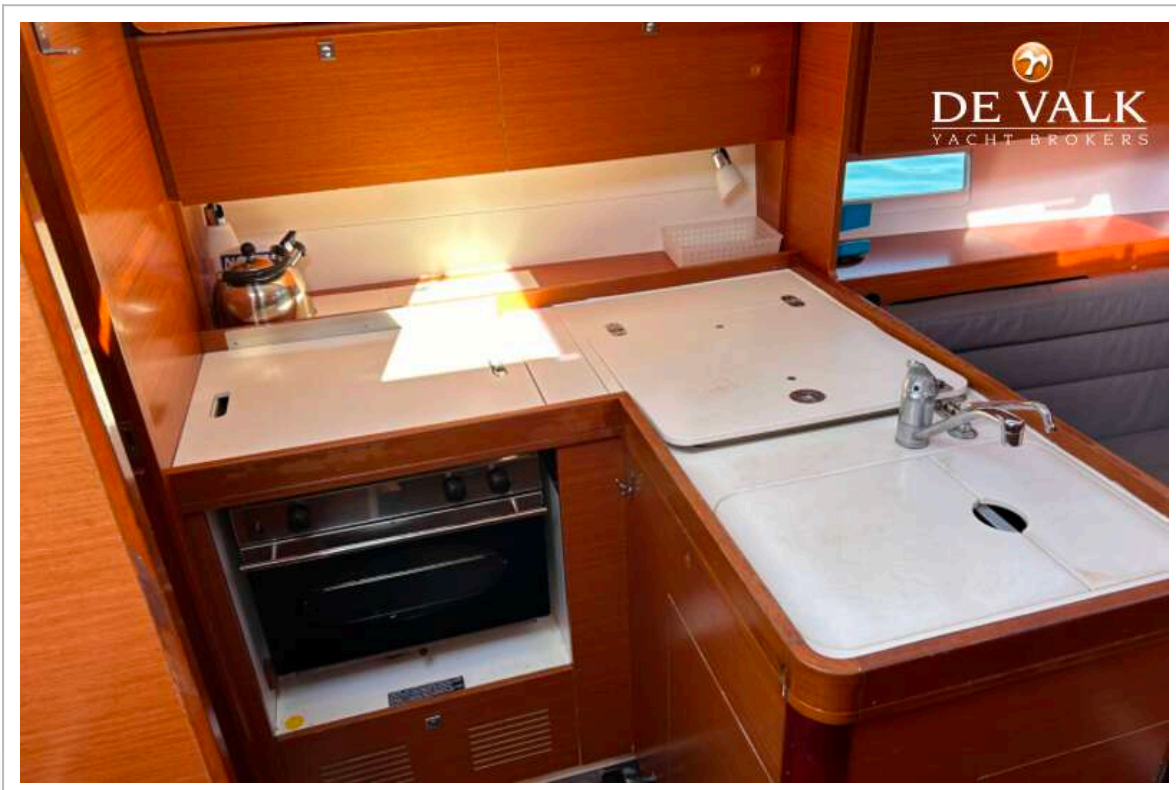

DUFOUR 350 GRAND LARGE