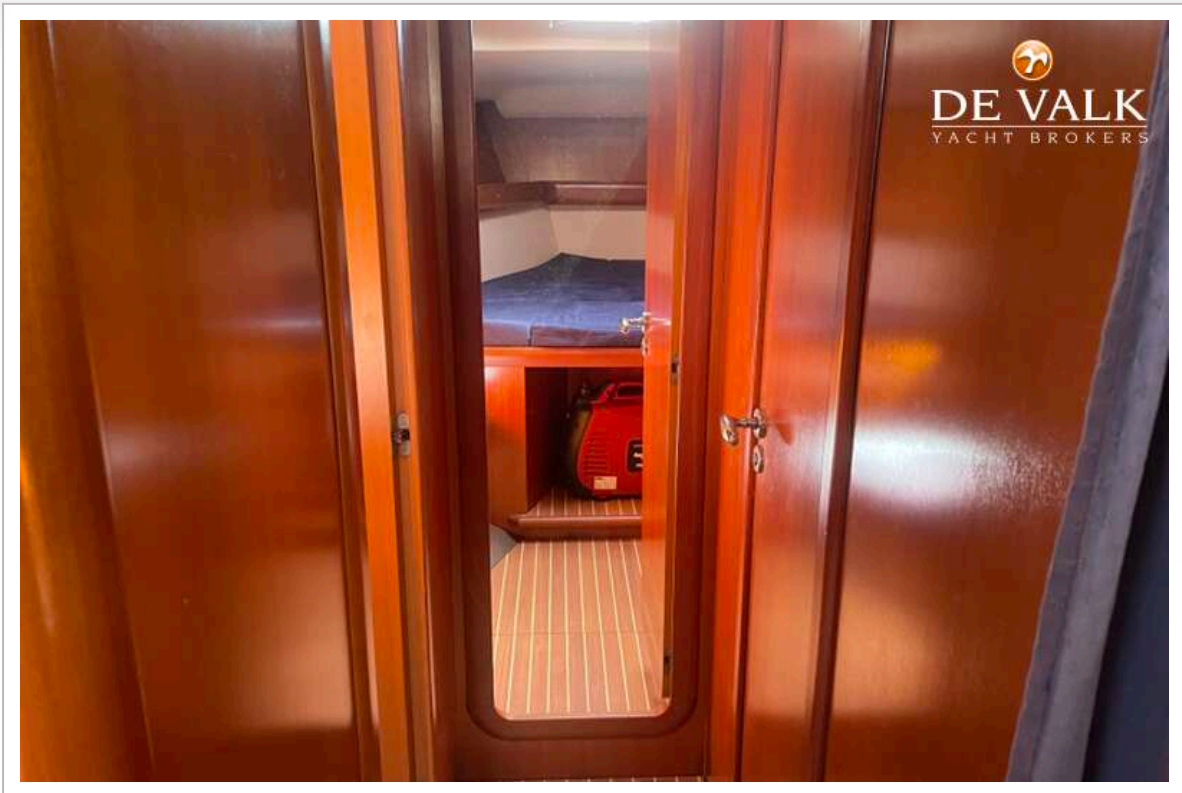

GRAND SOLEIL 46.3