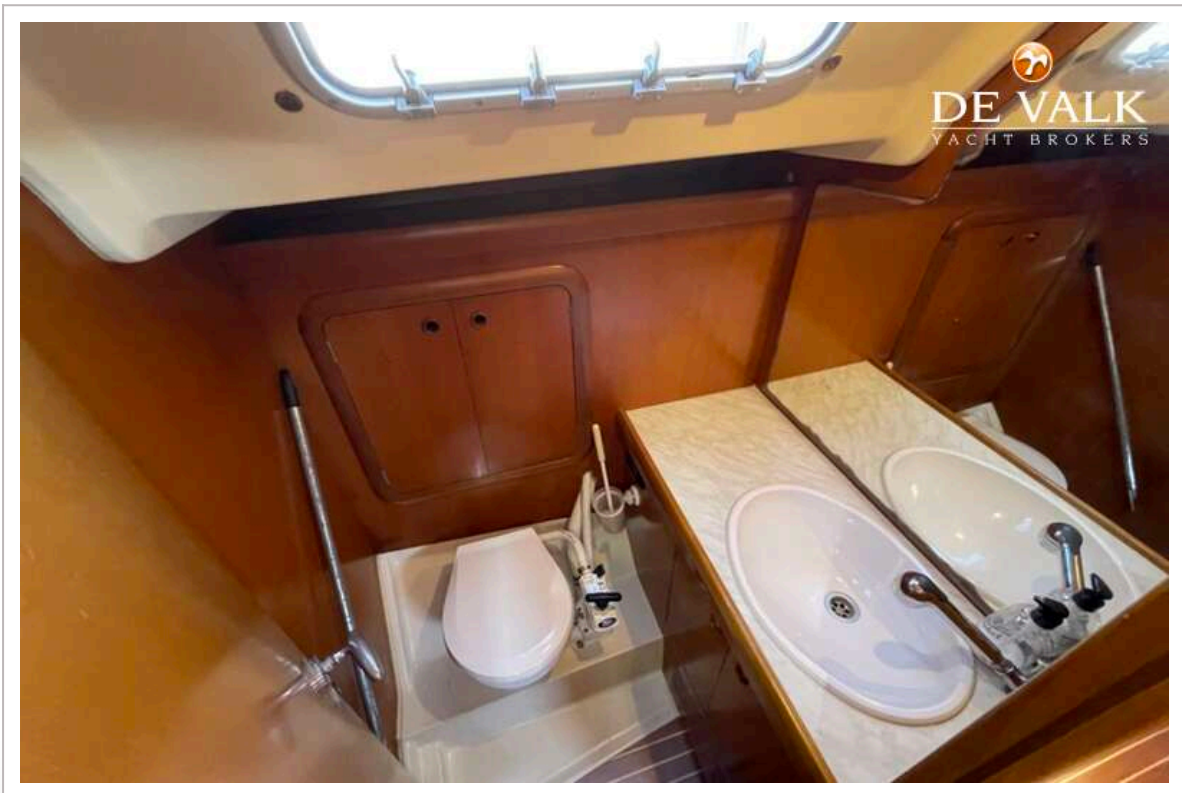

GRAND SOLEIL 46.3