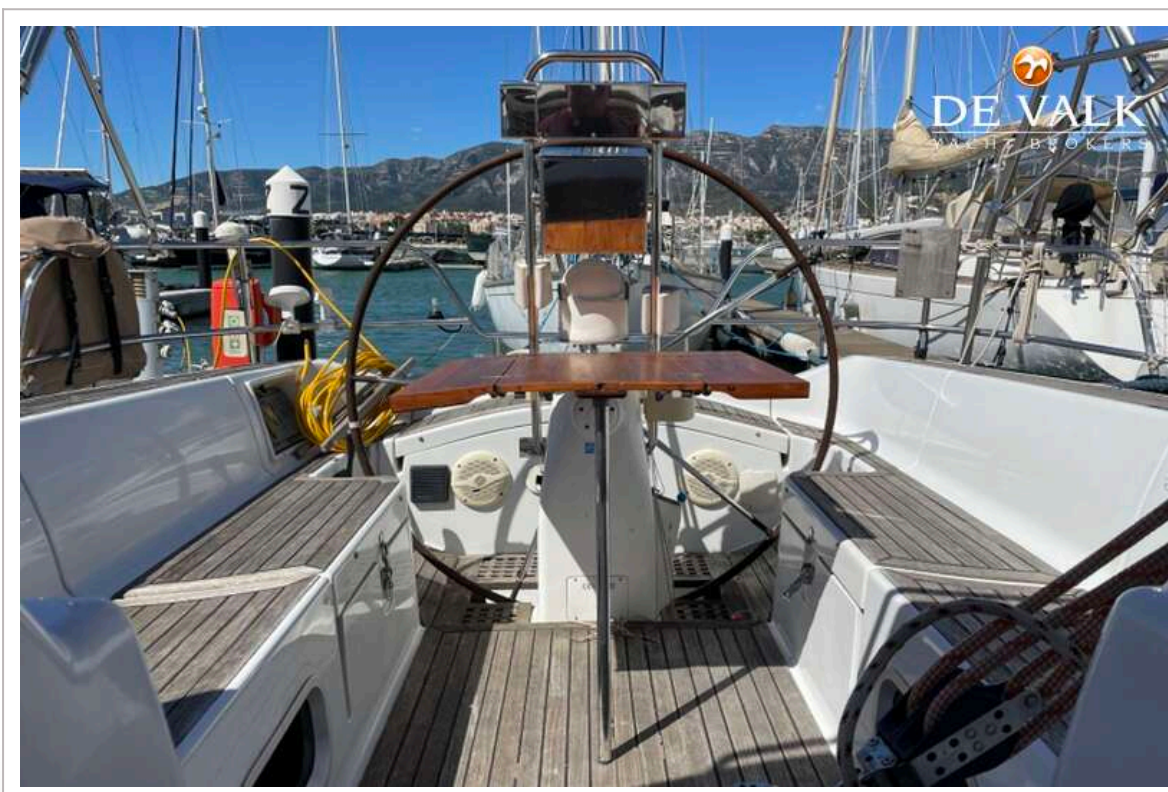

GRAND SOLEIL 46.3