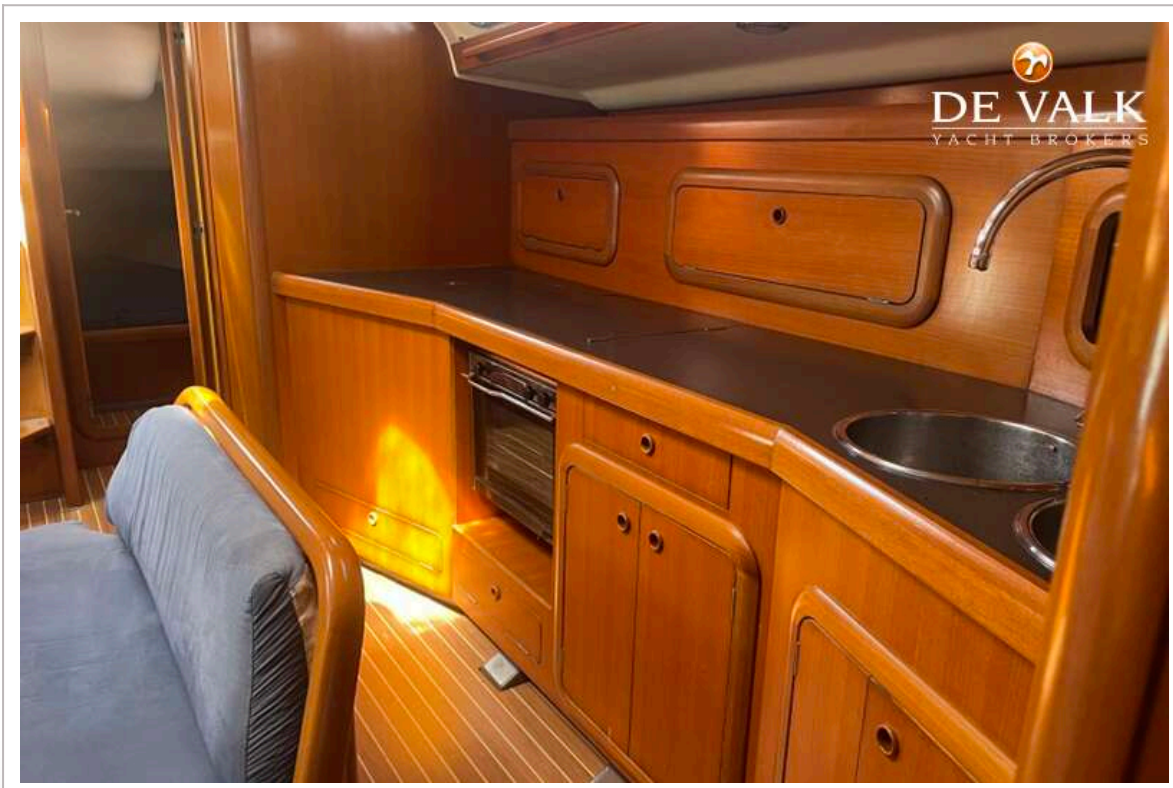

GRAND SOLEIL 46.3