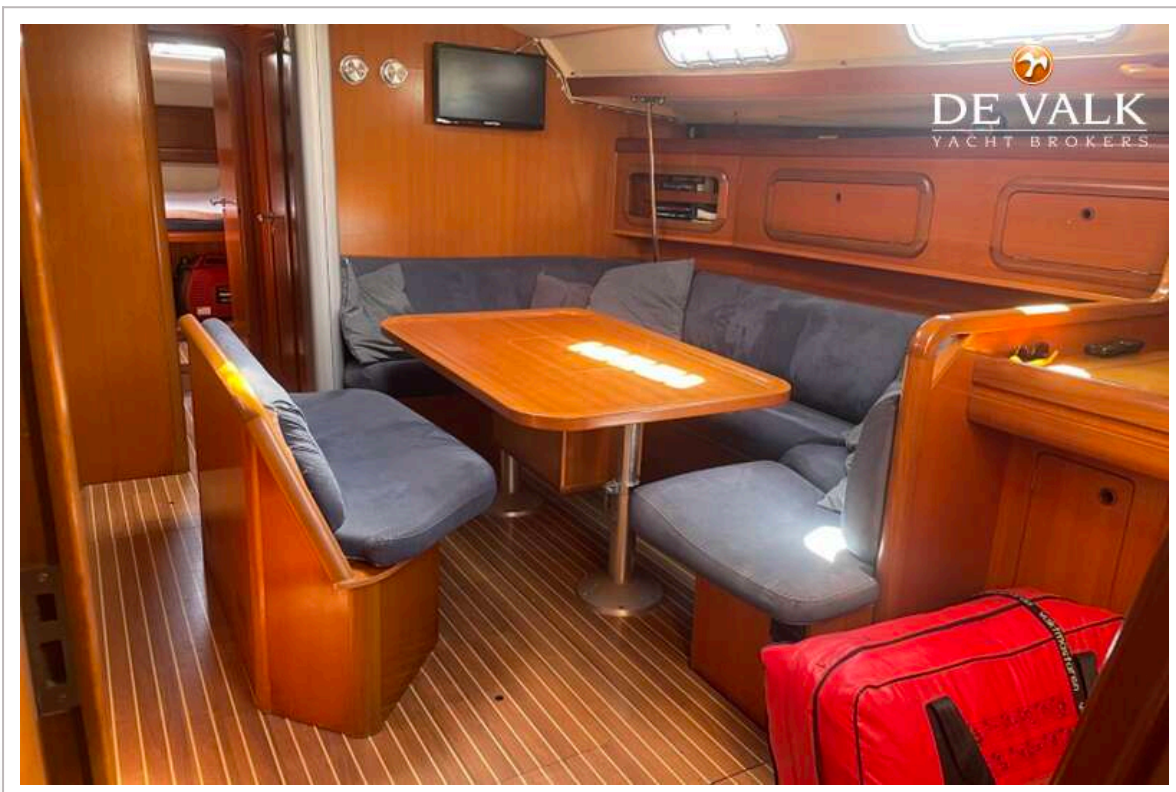

GRAND SOLEIL 46.3