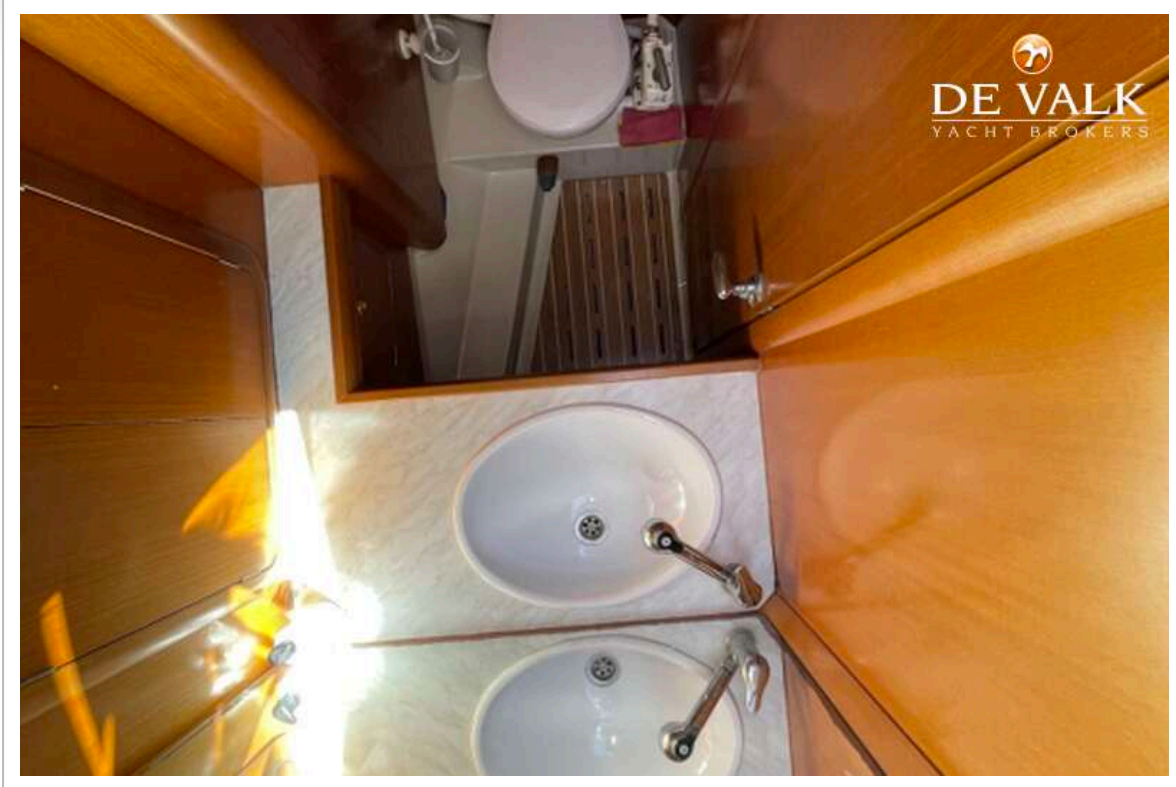

GRAND SOLEIL 46.3