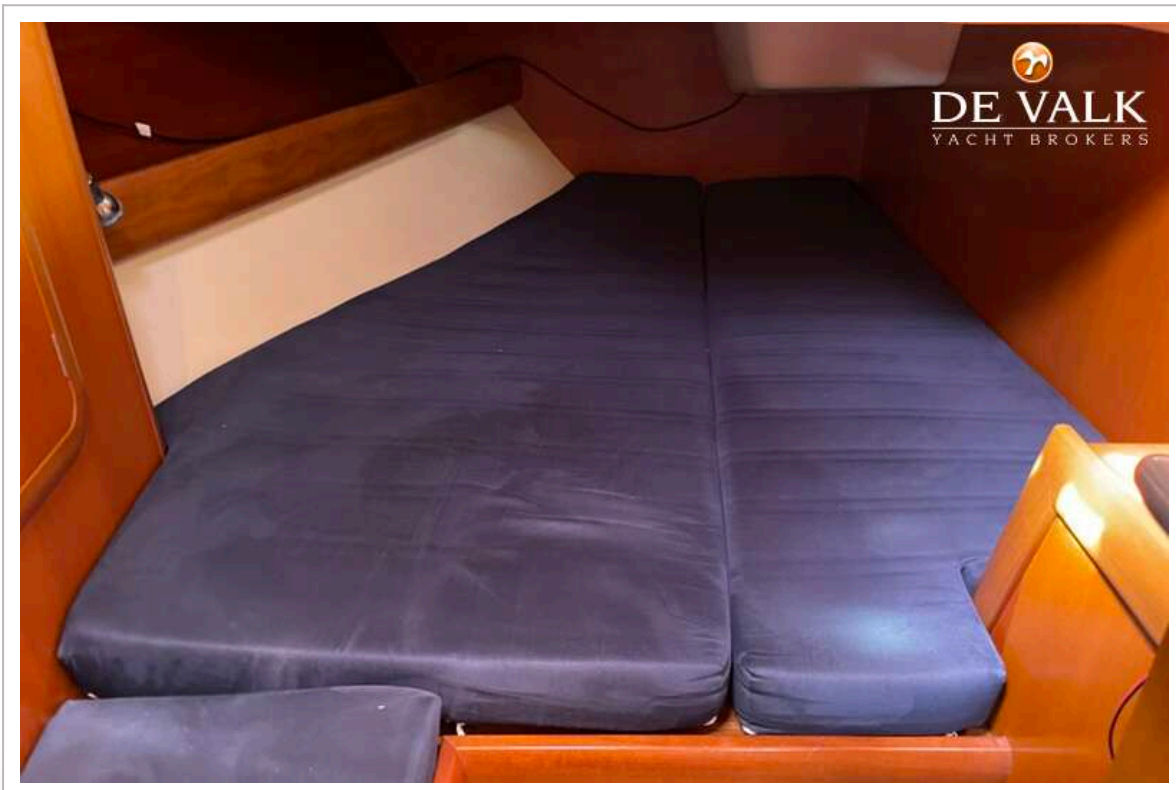

GRAND SOLEIL 46.3