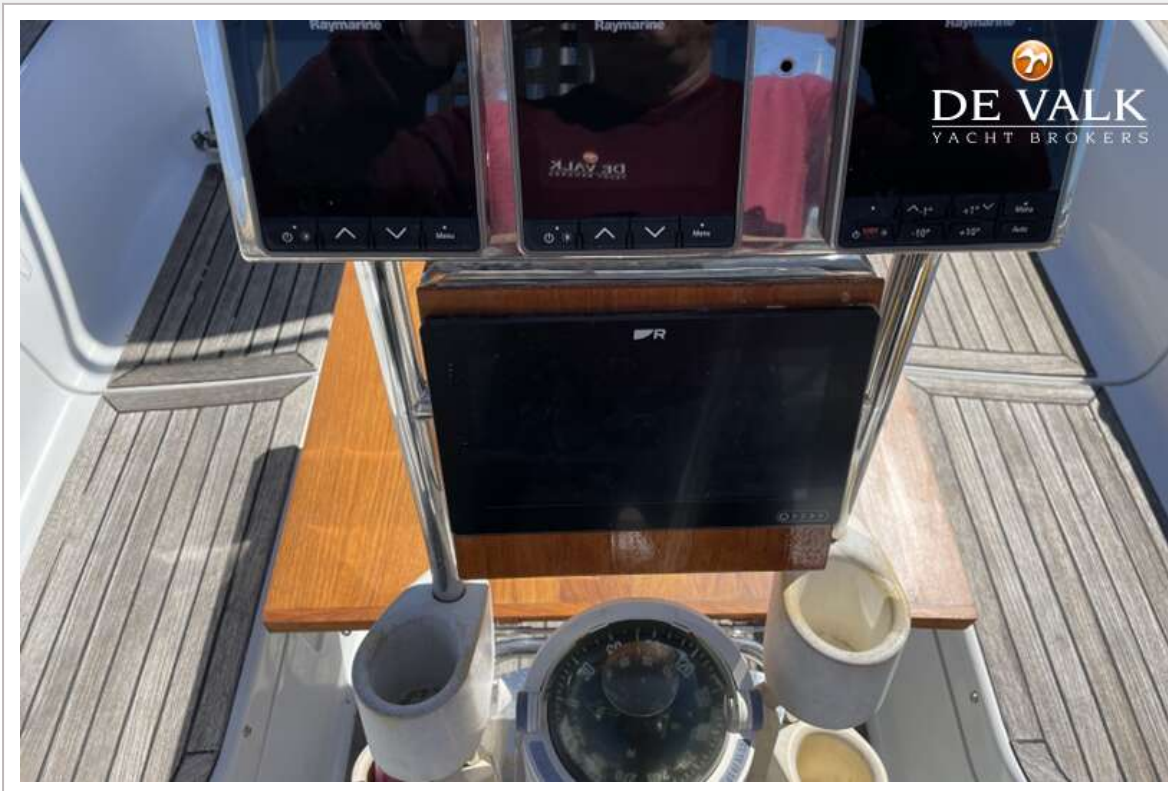

GRAND SOLEIL 46.3