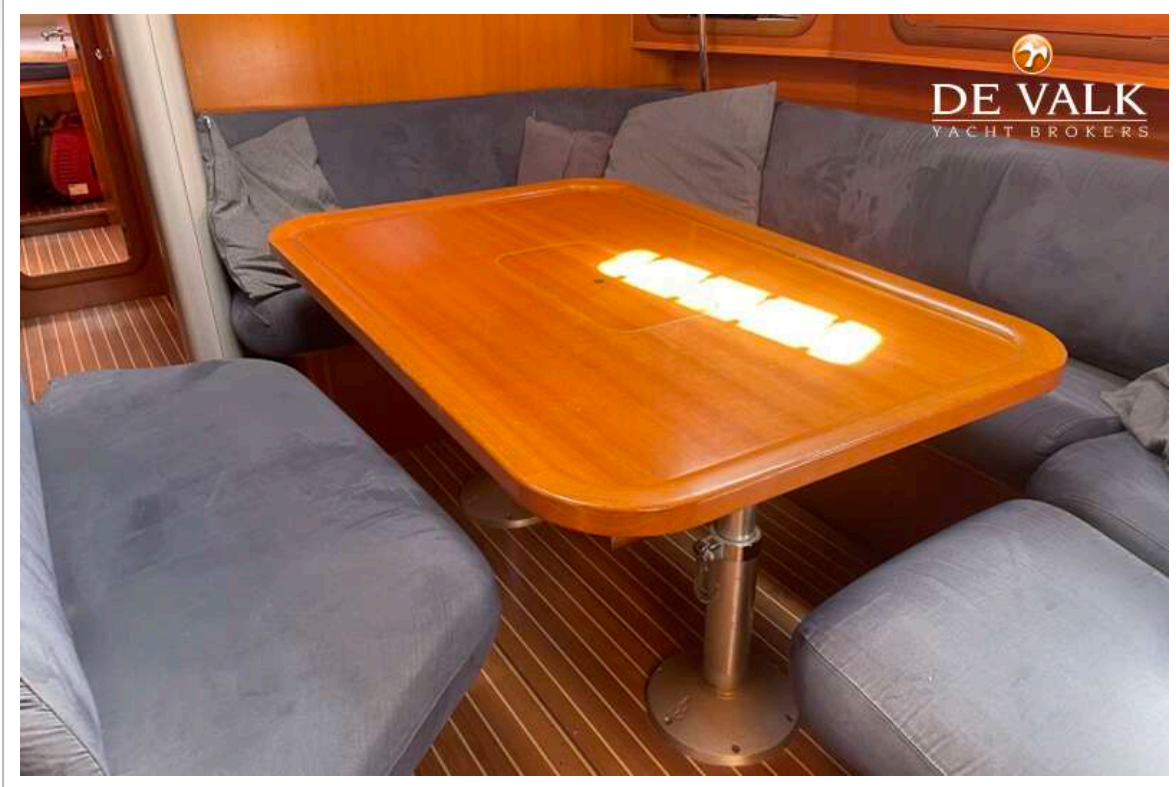

GRAND SOLEIL 46.3