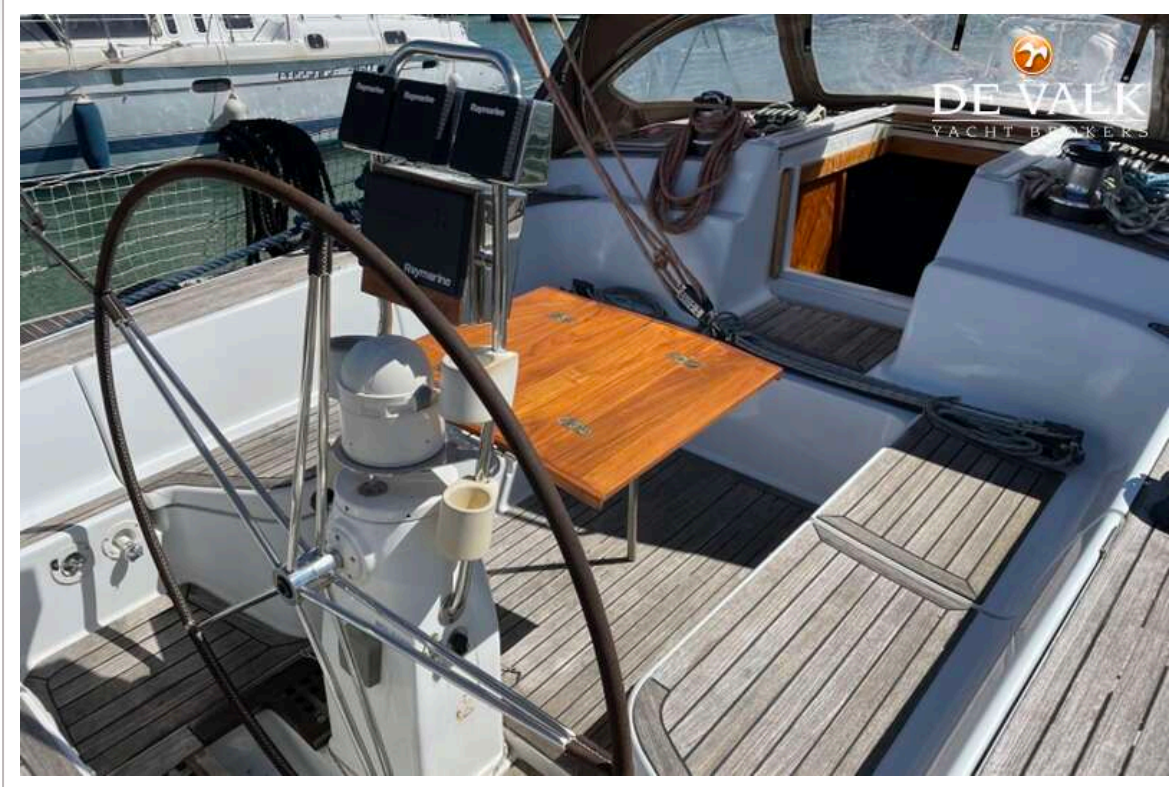

GRAND SOLEIL 46.3