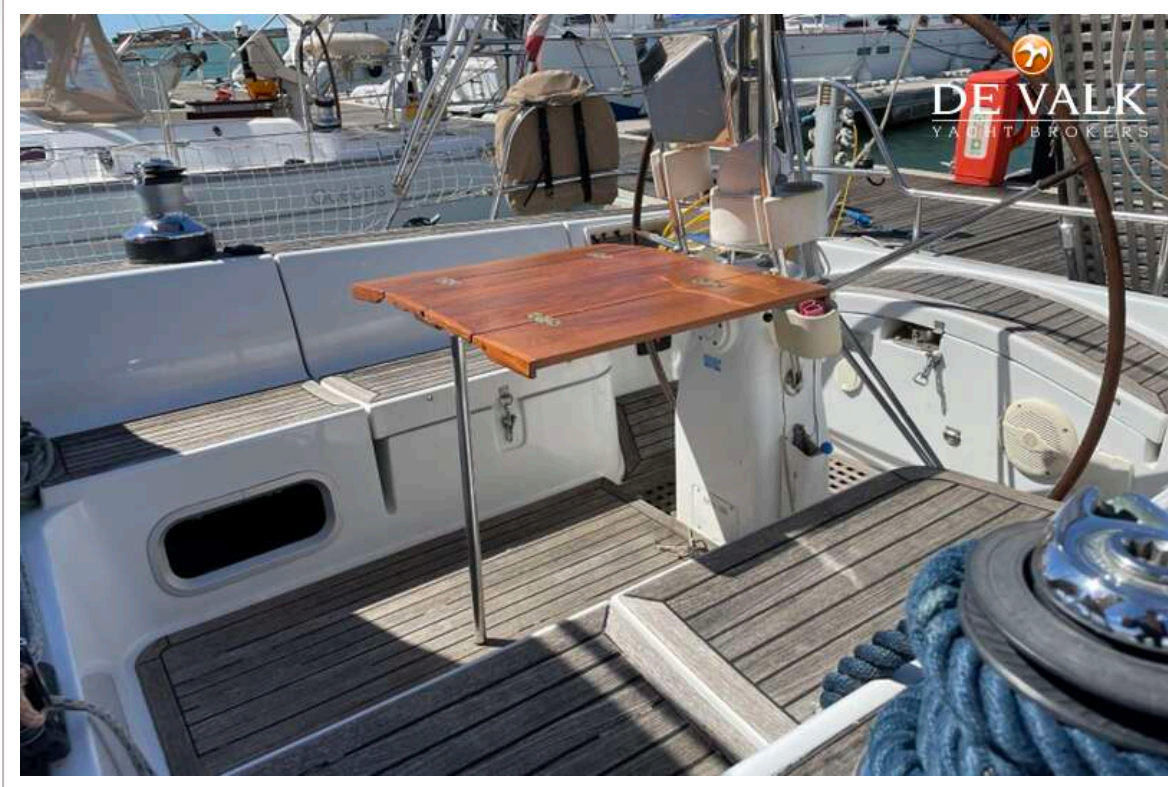

GRAND SOLEIL 46.3