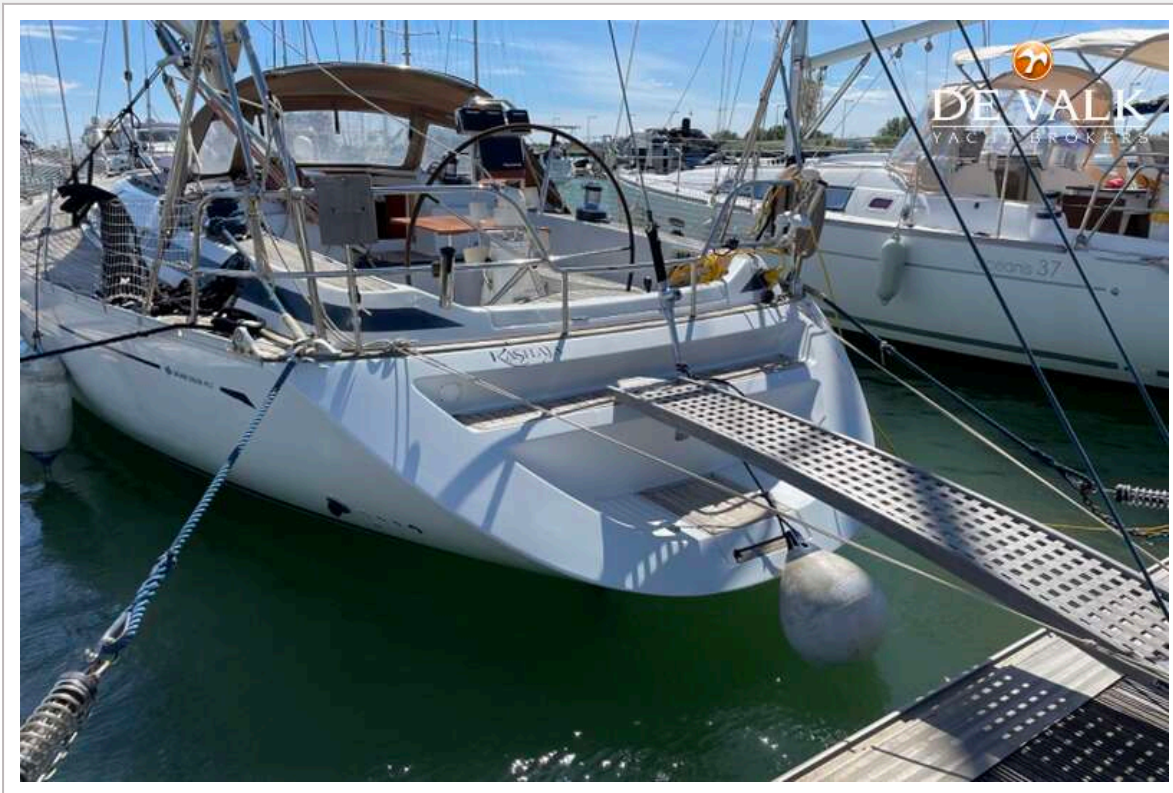

GRAND SOLEIL 46.3