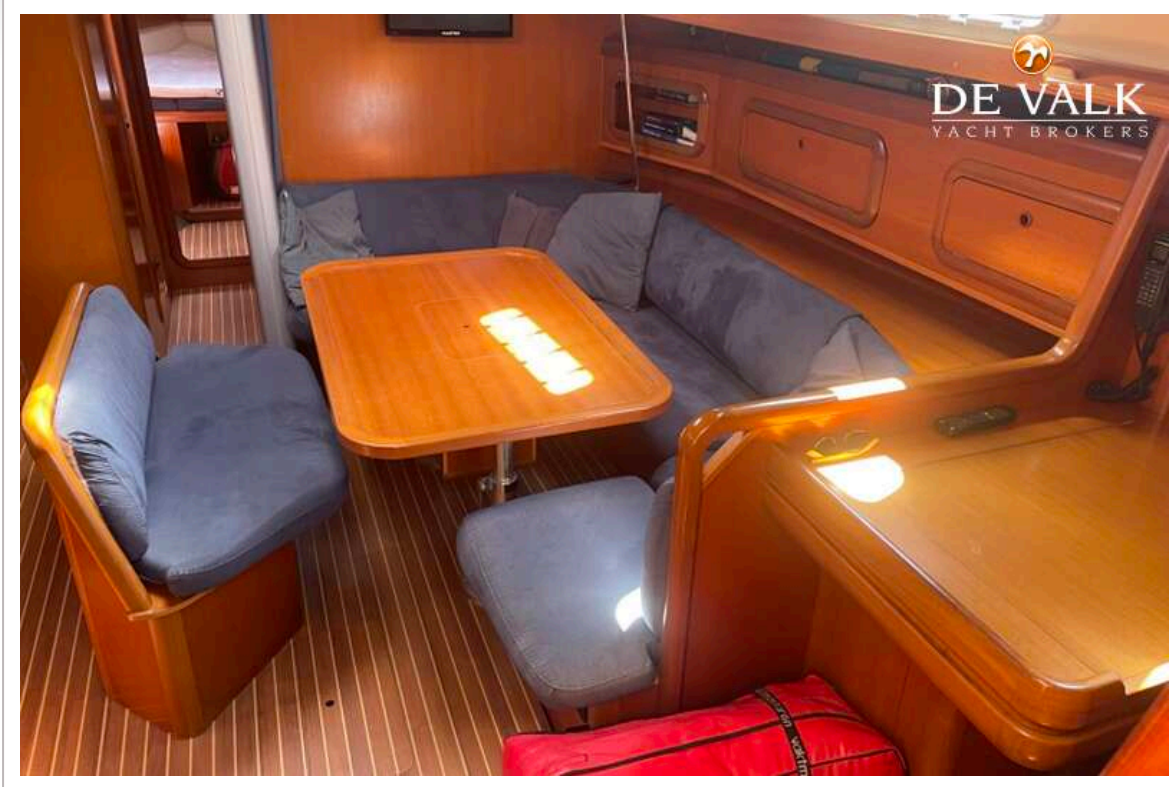

GRAND SOLEIL 46.3