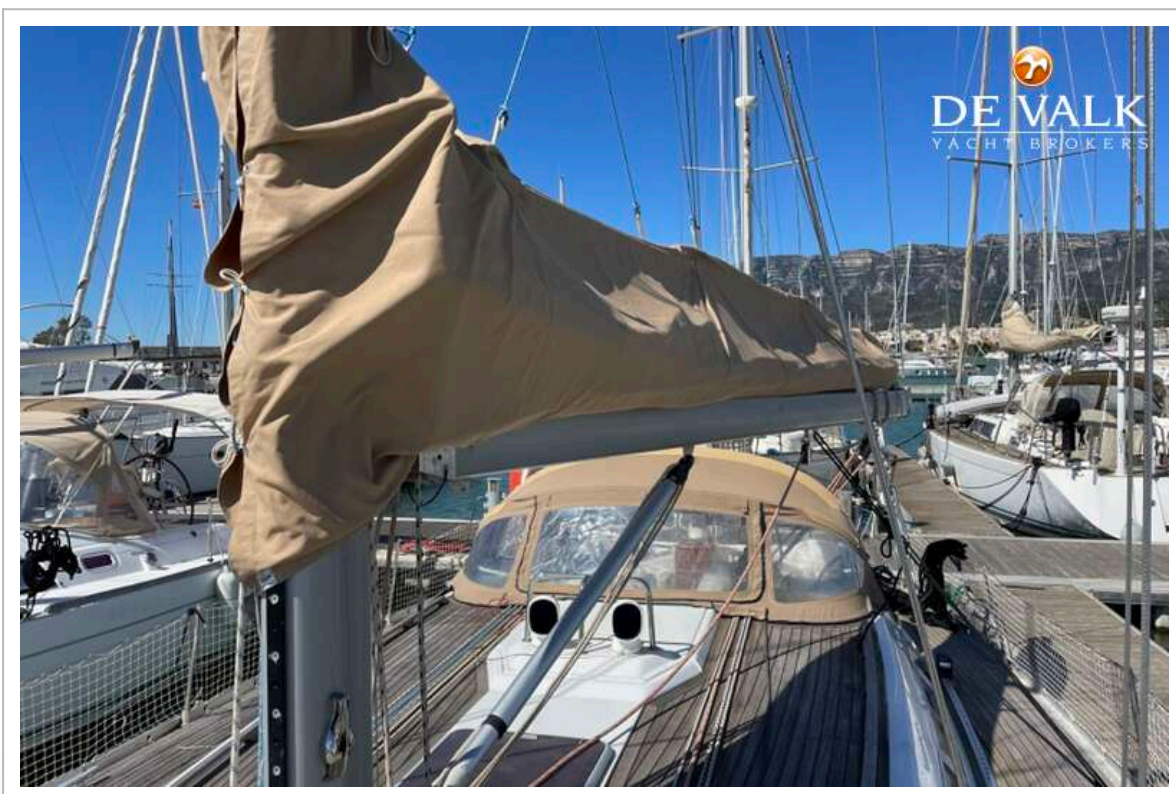

GRAND SOLEIL 46.3