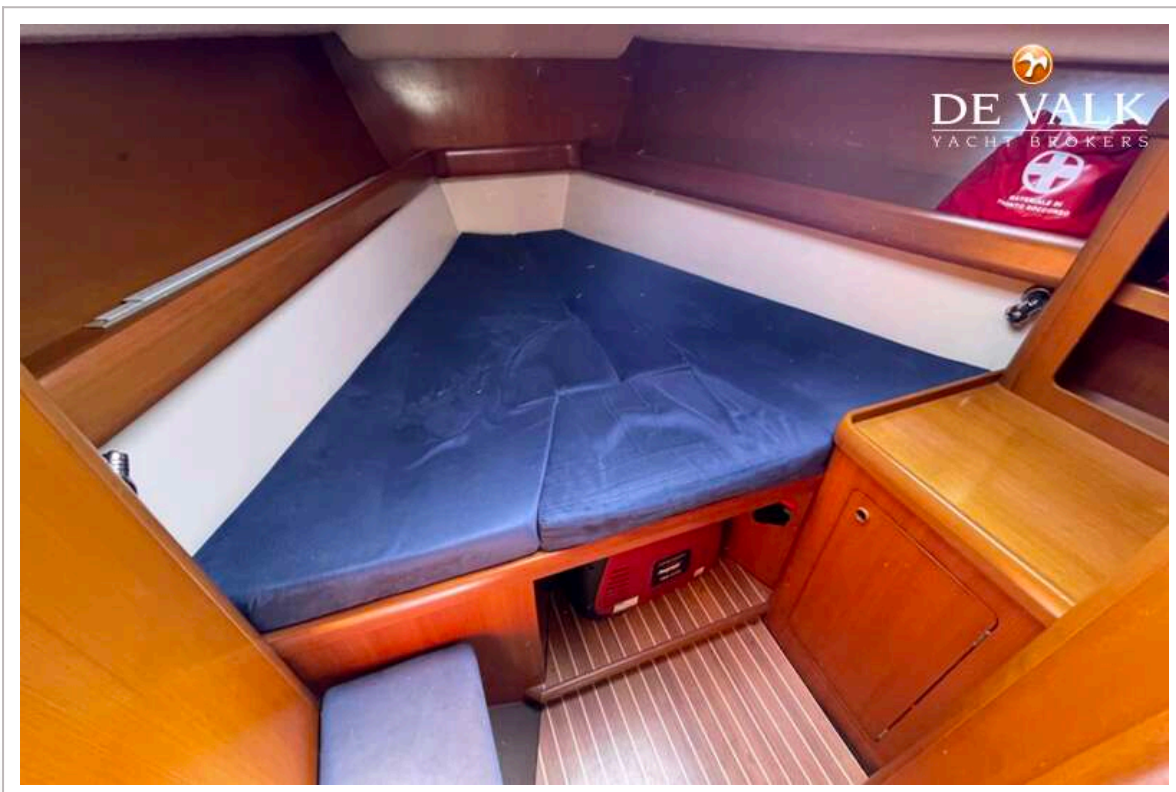

GRAND SOLEIL 46.3