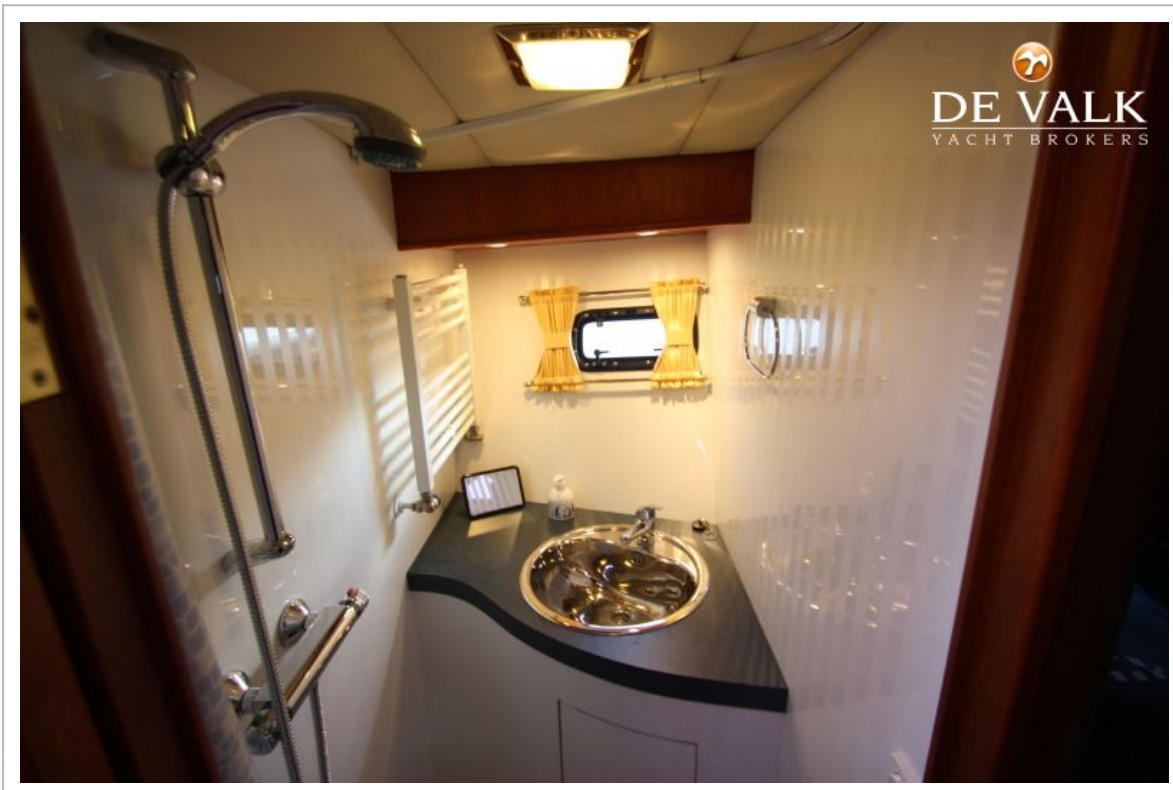

VALKKRUISER 1500