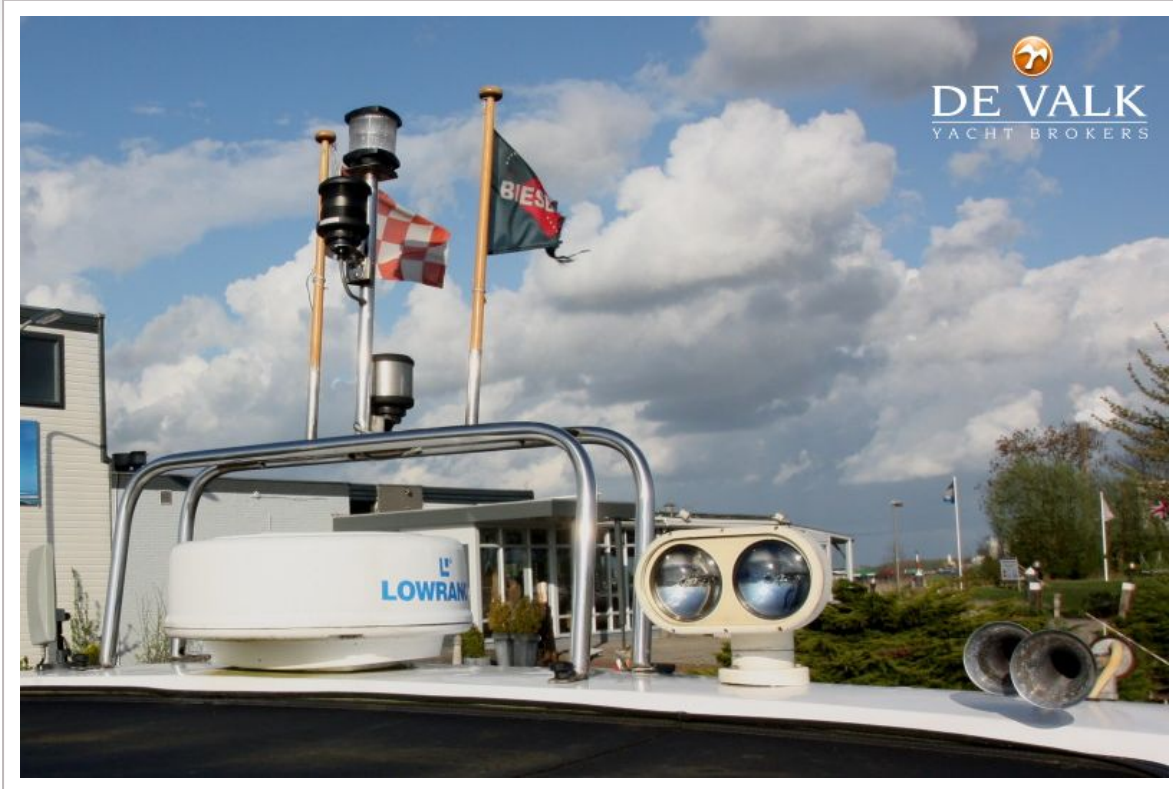

VALKKRUISER 1500