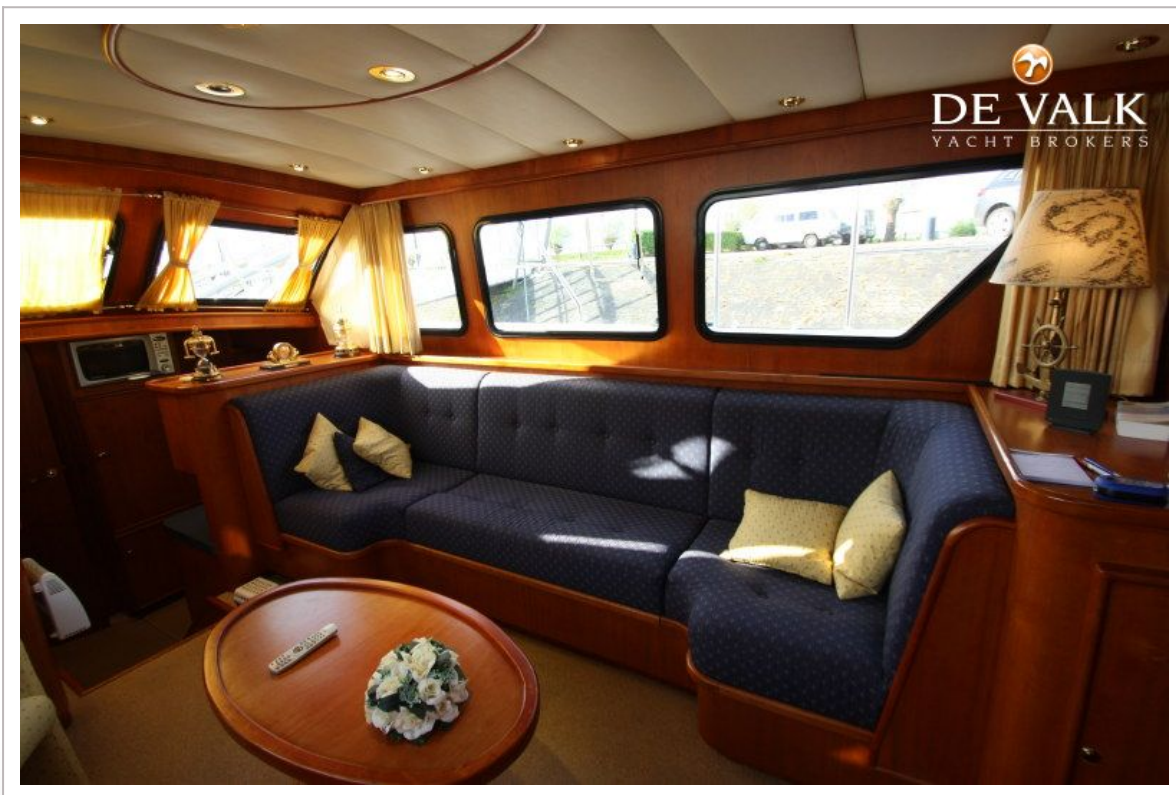

VALKKRUISER 1500