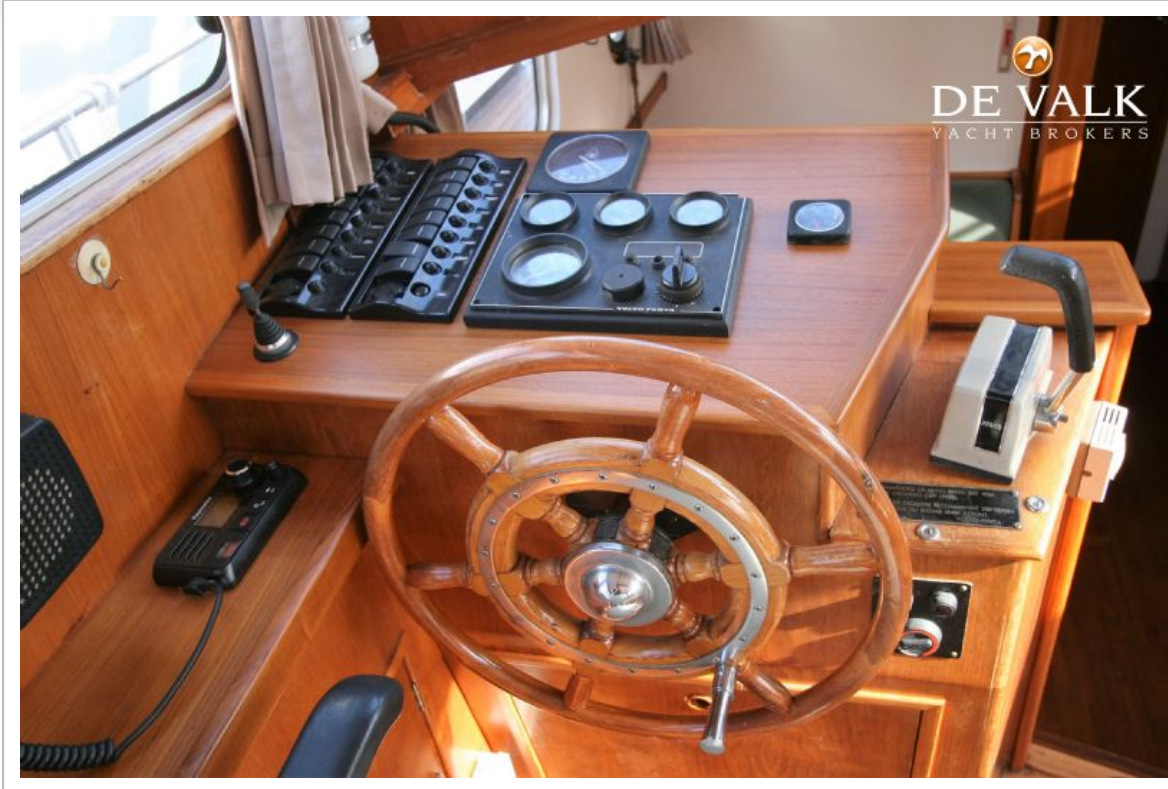

GILLISSEN ZEILKOTTER