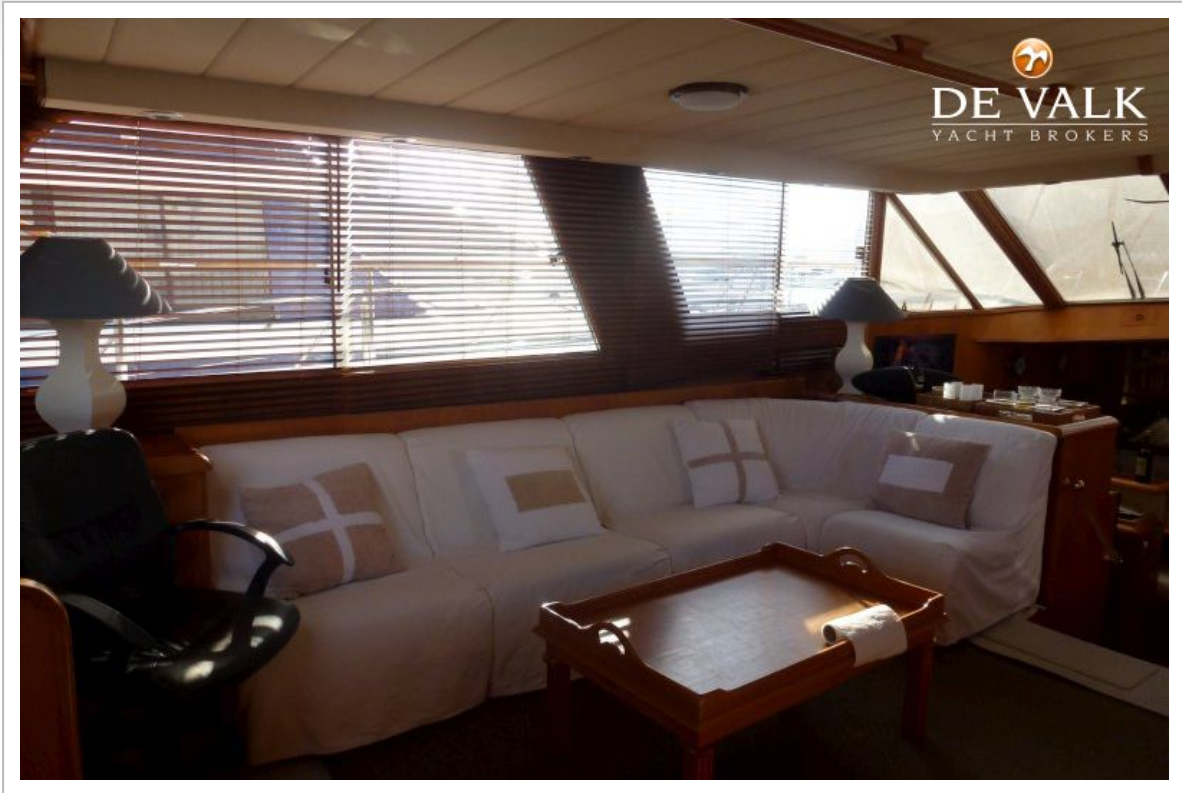

PRESIDENT 54