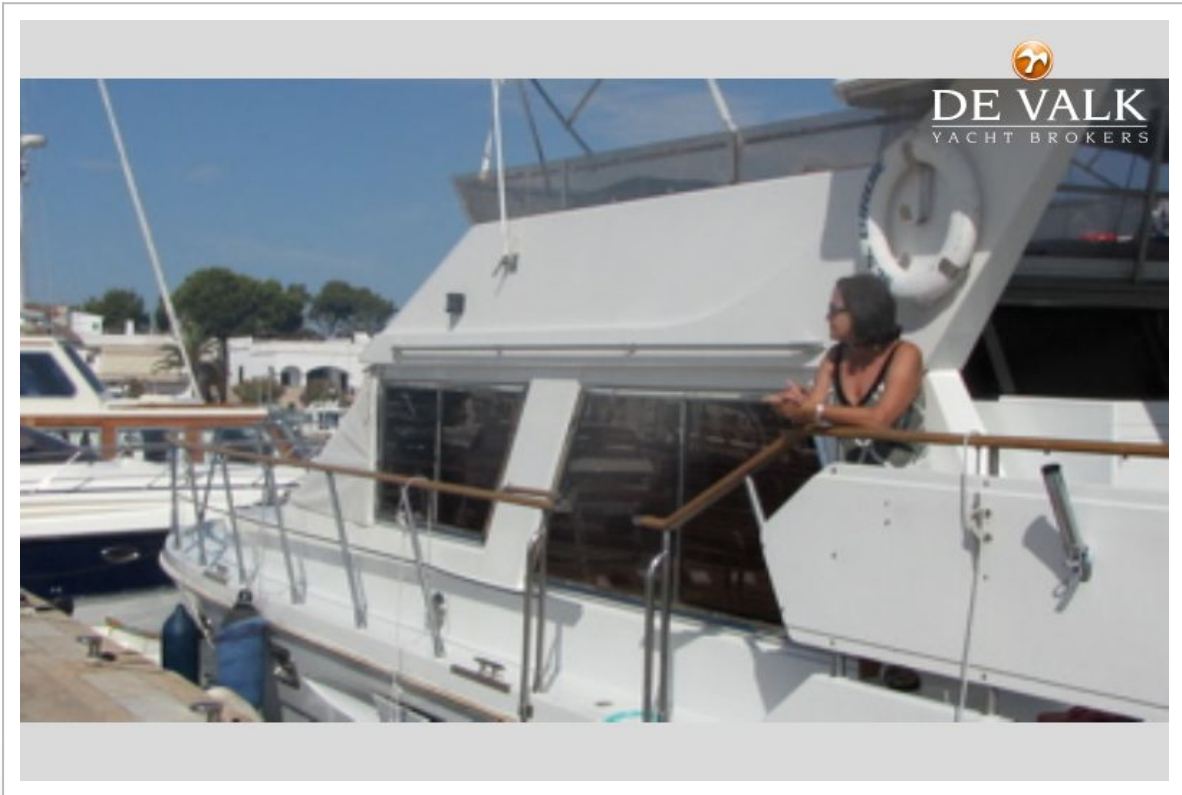

PRESIDENT 54