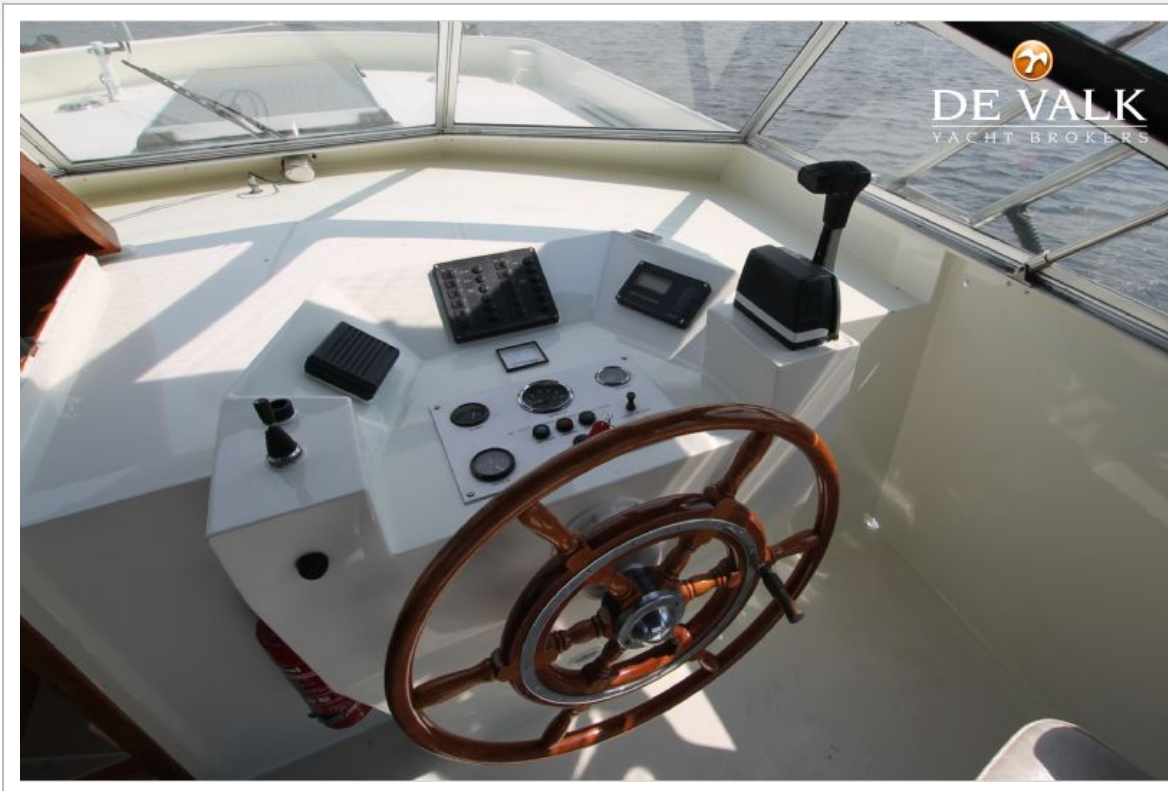

COLUMBUS BAKDEKKRUISER 12.50