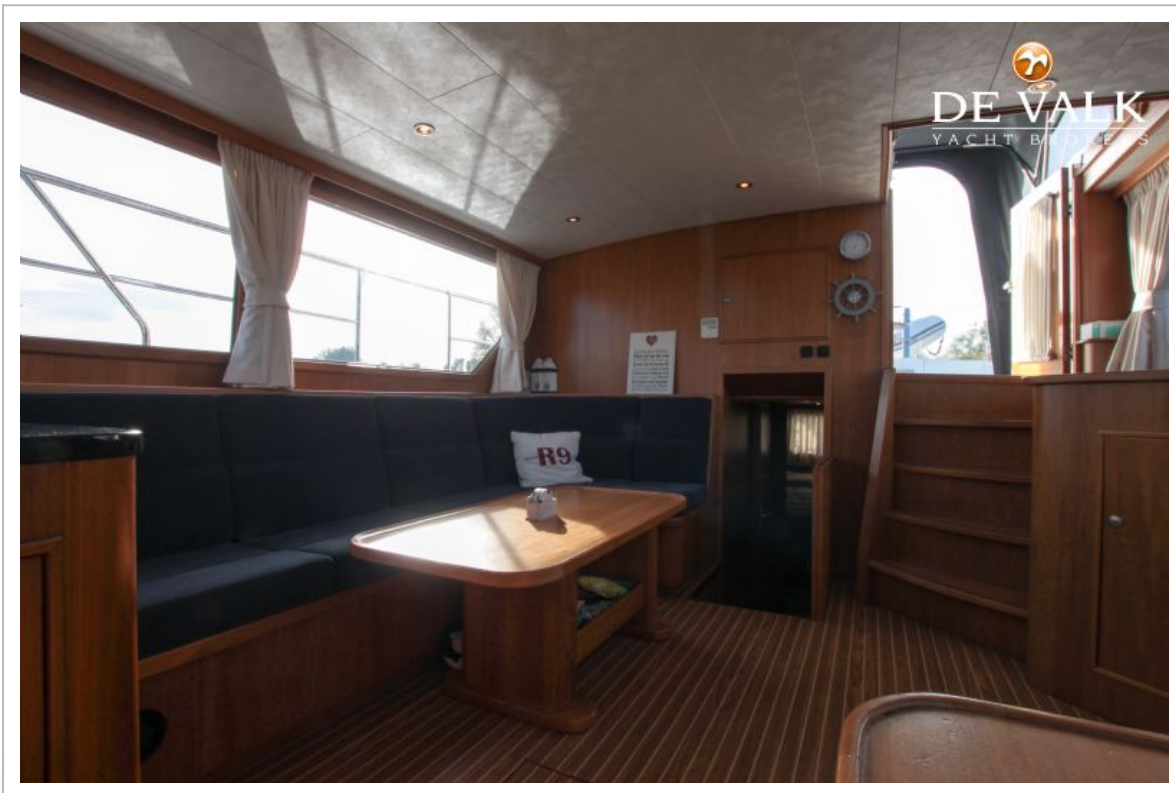

VALK VOYAGER 16.80