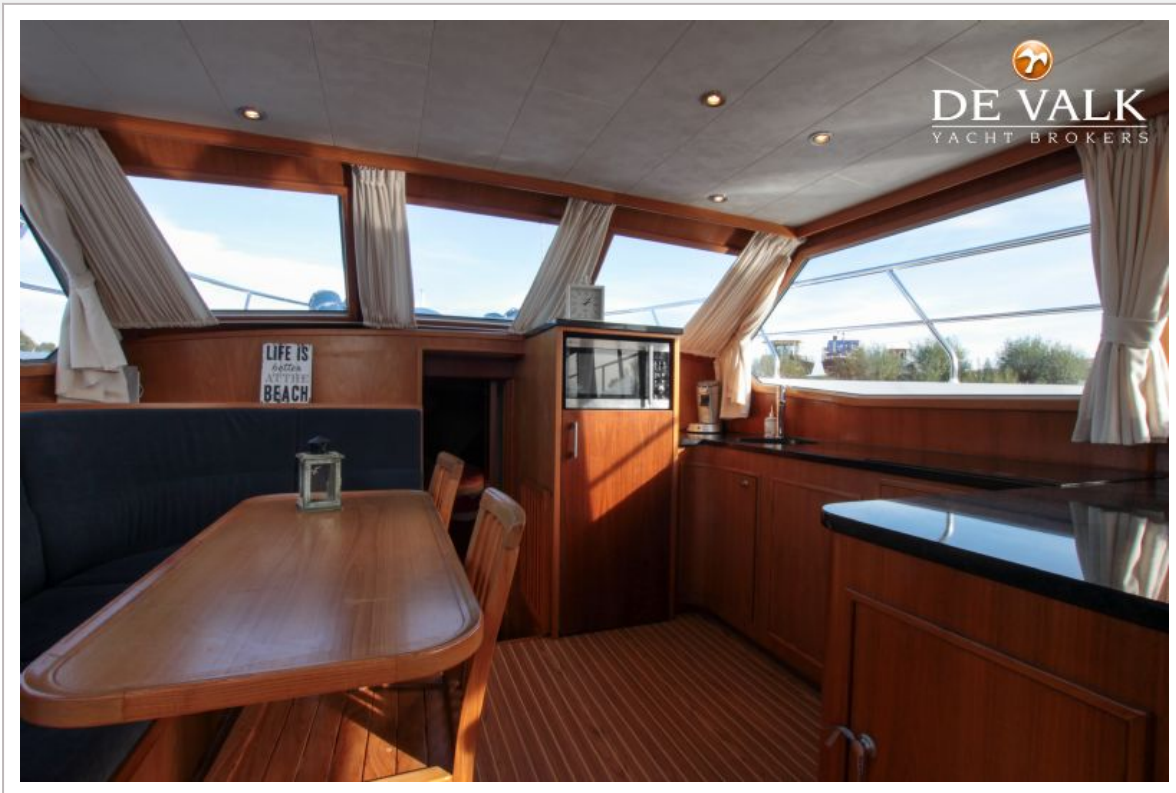

VALK VOYAGER 16.80