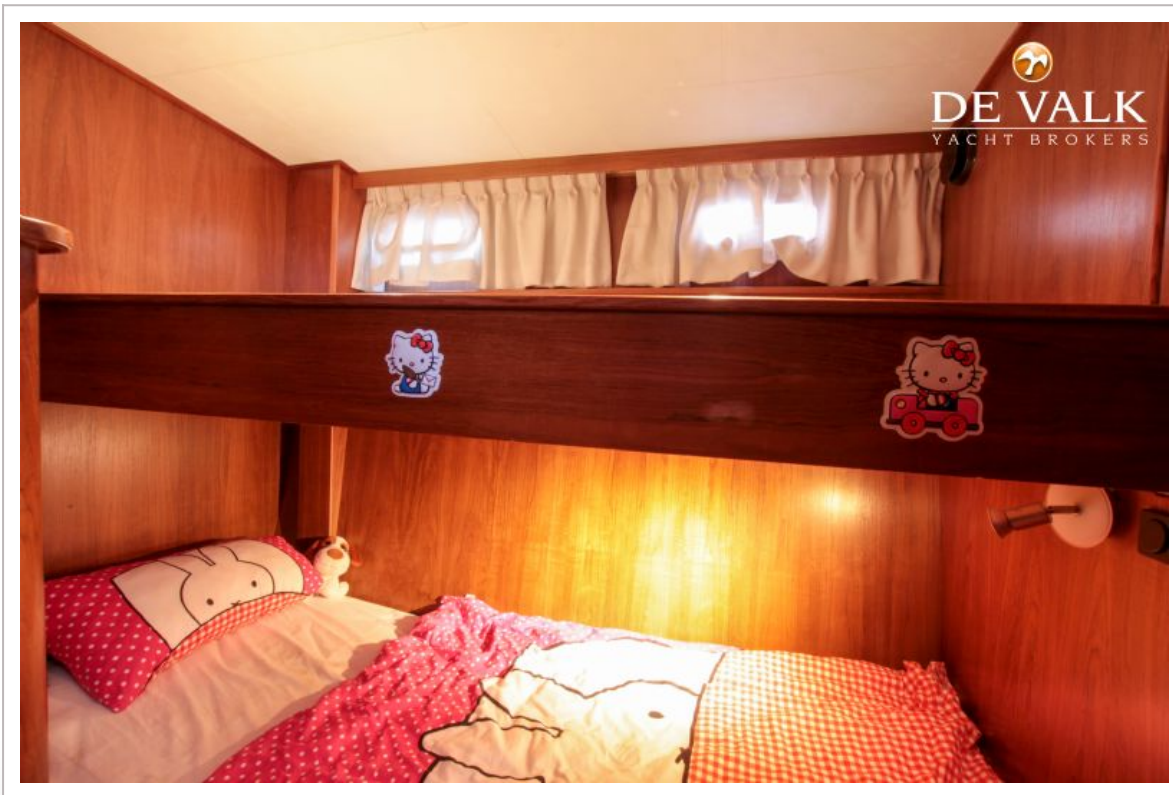

VALK VOYAGER 16.80