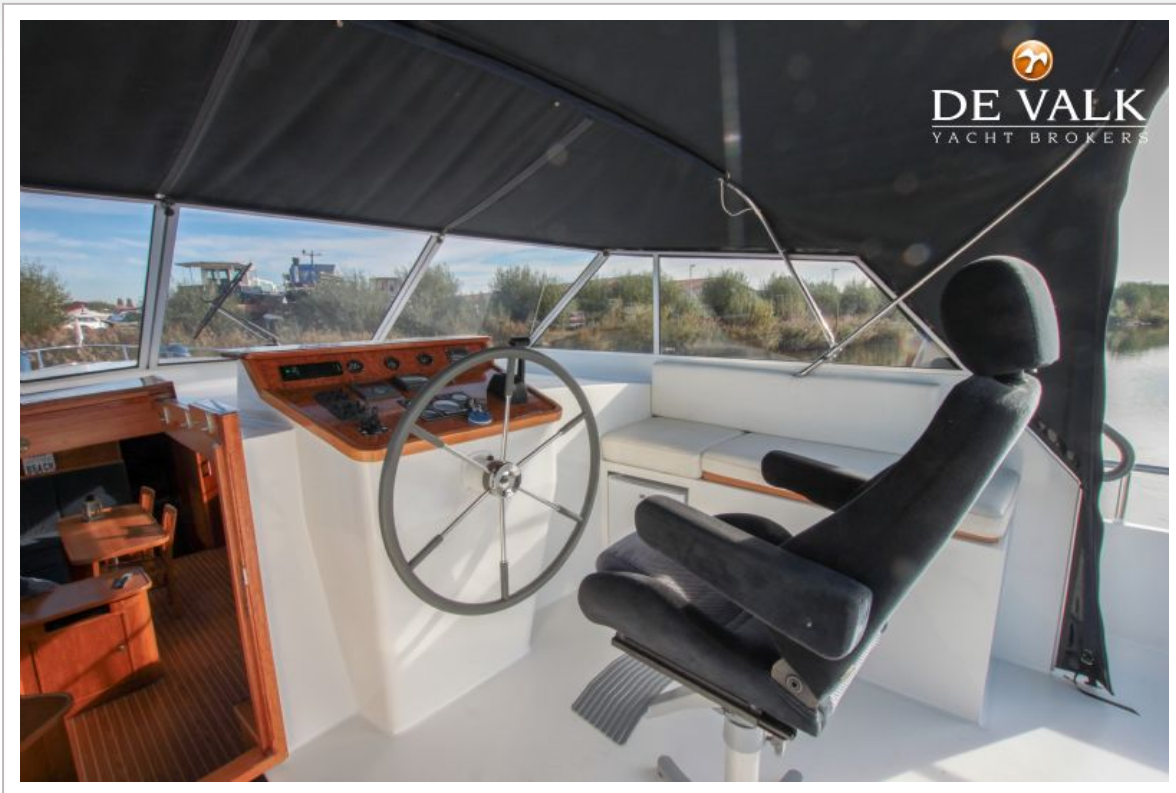

VALK VOYAGER 16.80