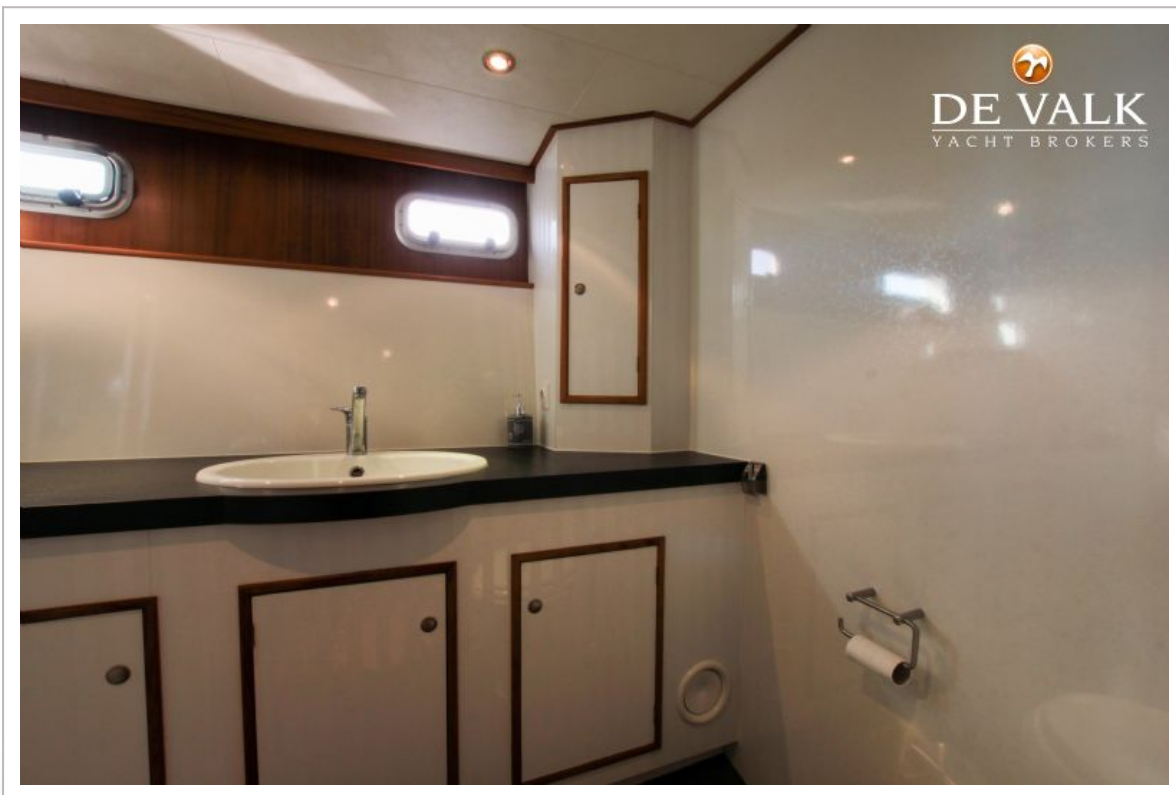

VALK VOYAGER 16.80