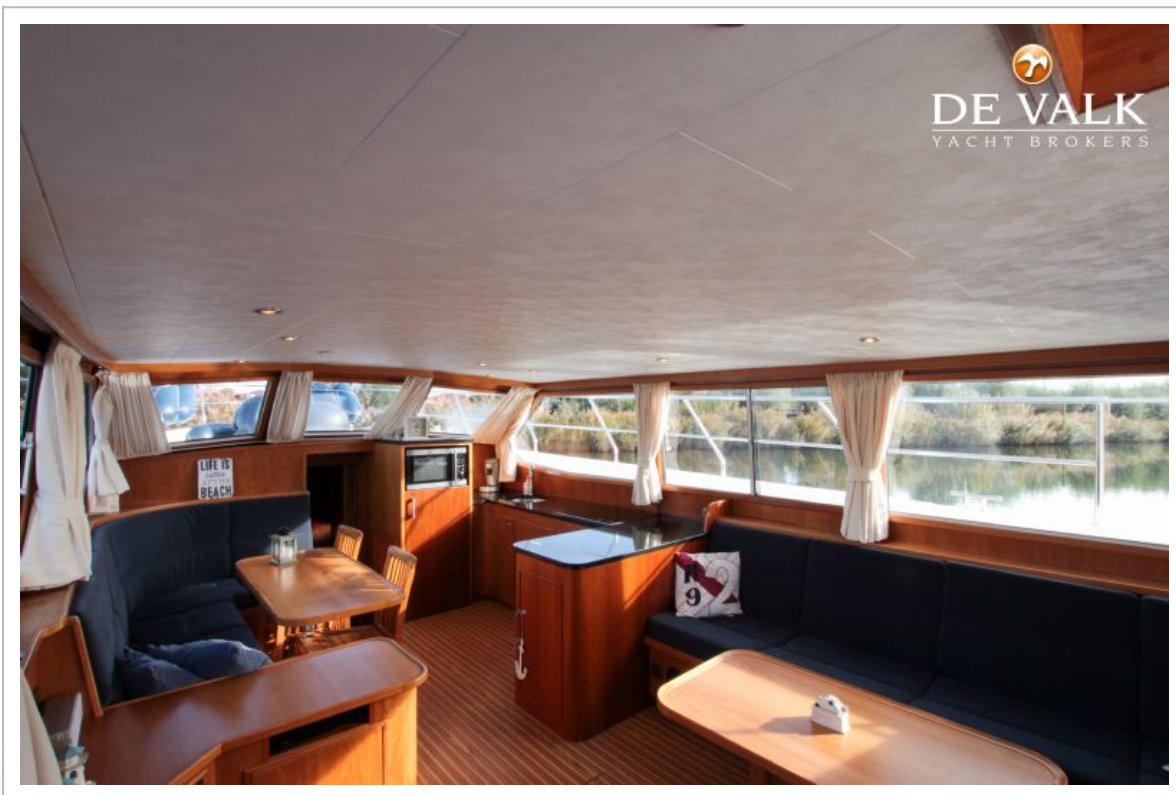

VALK VOYAGER 16.80