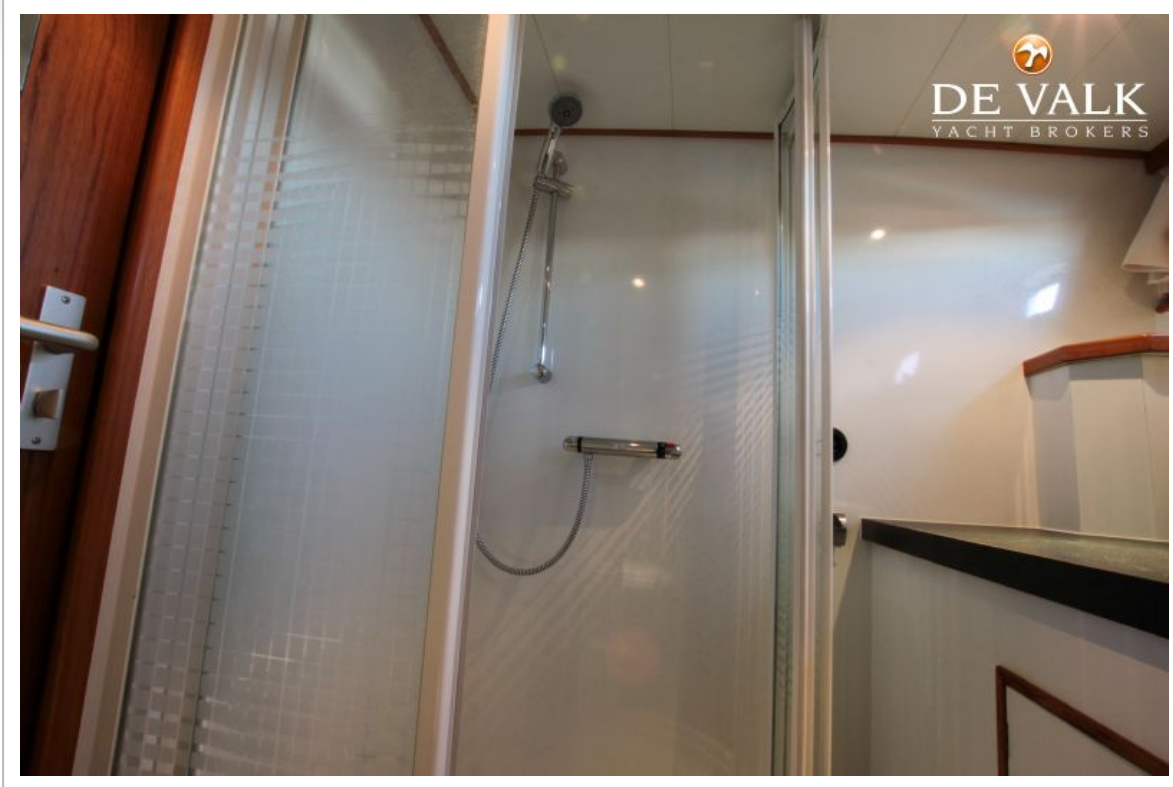

VALK VOYAGER 16.80