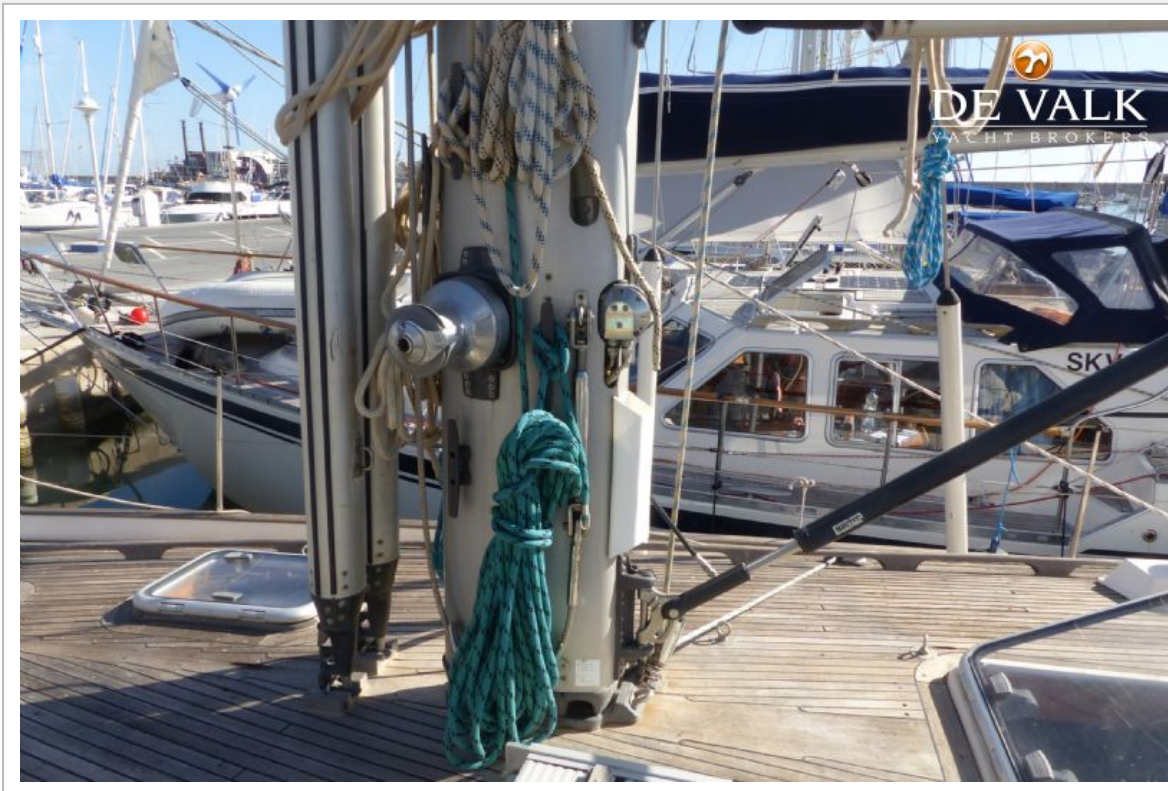

HALLBERG RASSY 53