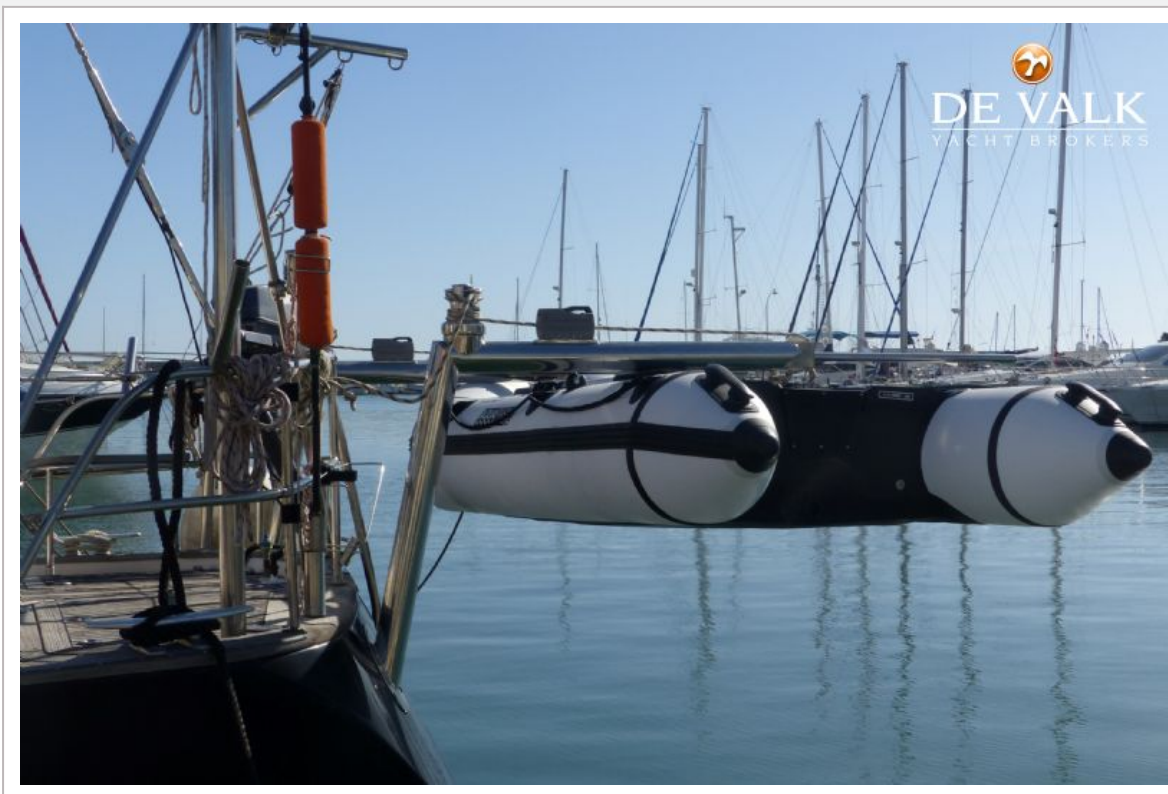

HALLBERG RASSY 53