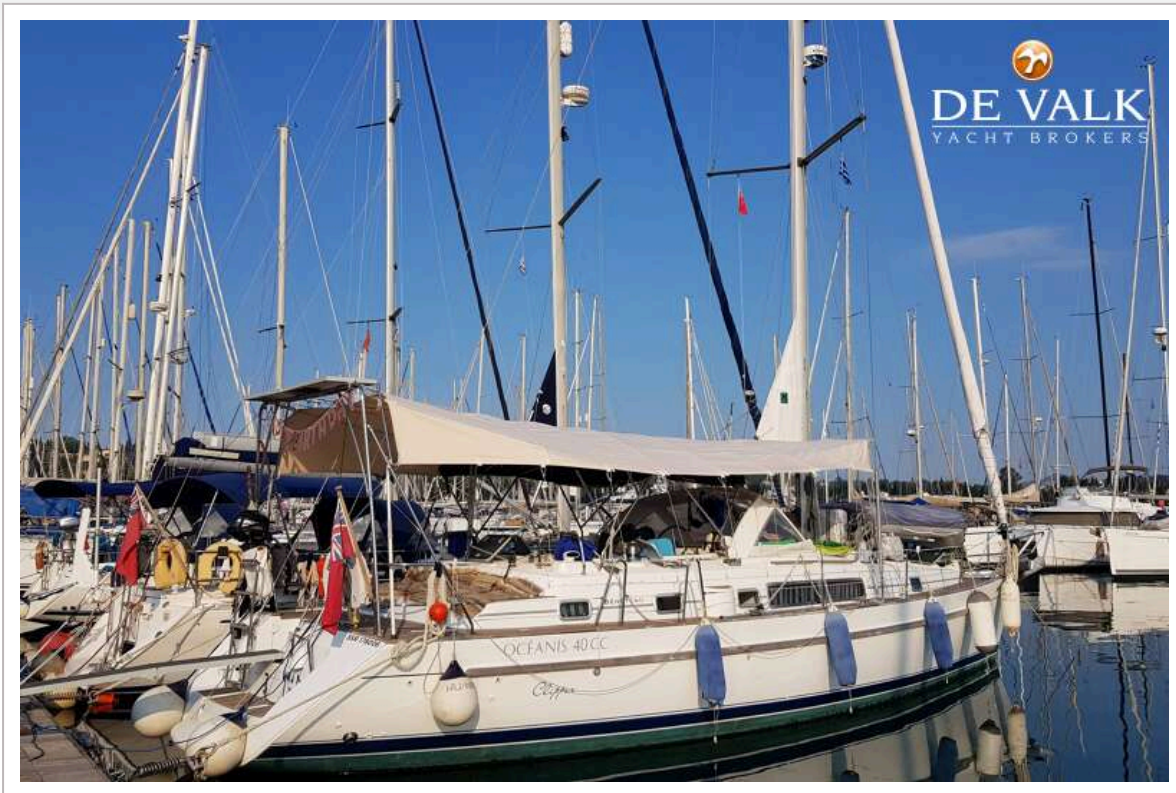

BENETEAU OCEANIS 40 CC