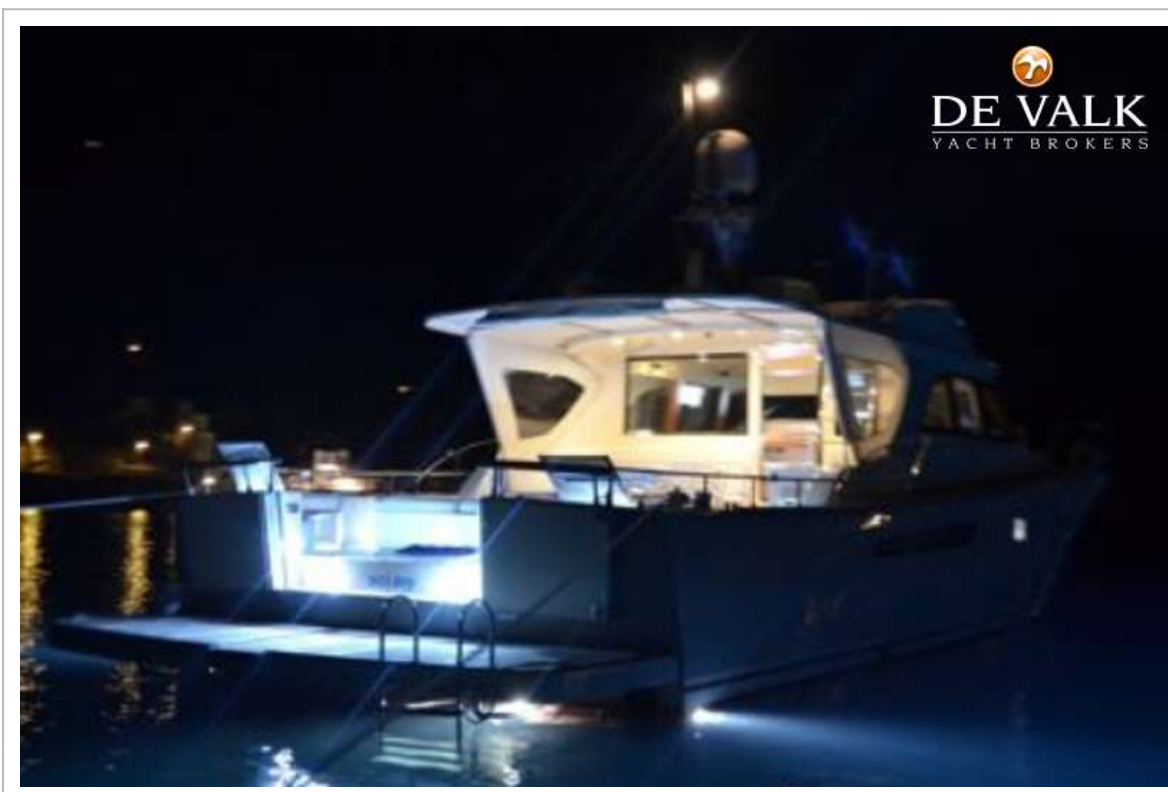

TOY MARINE 68