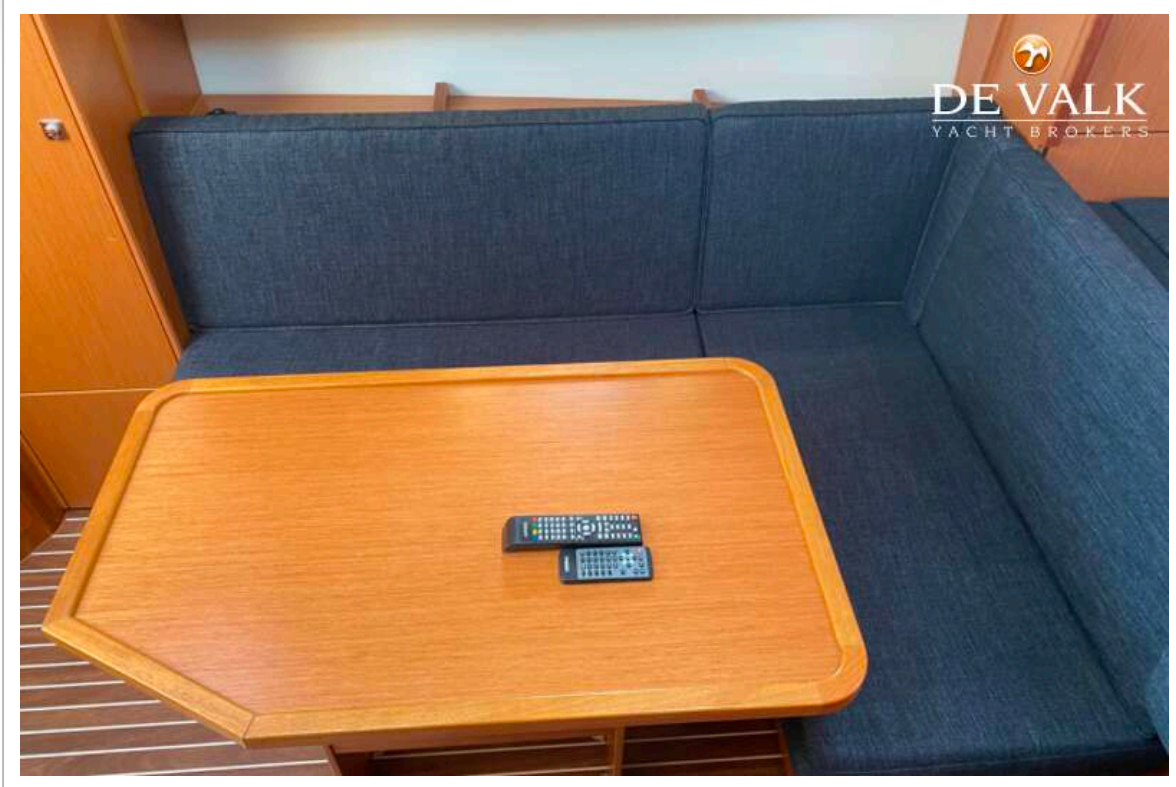

BAVARIA 32 SPORT