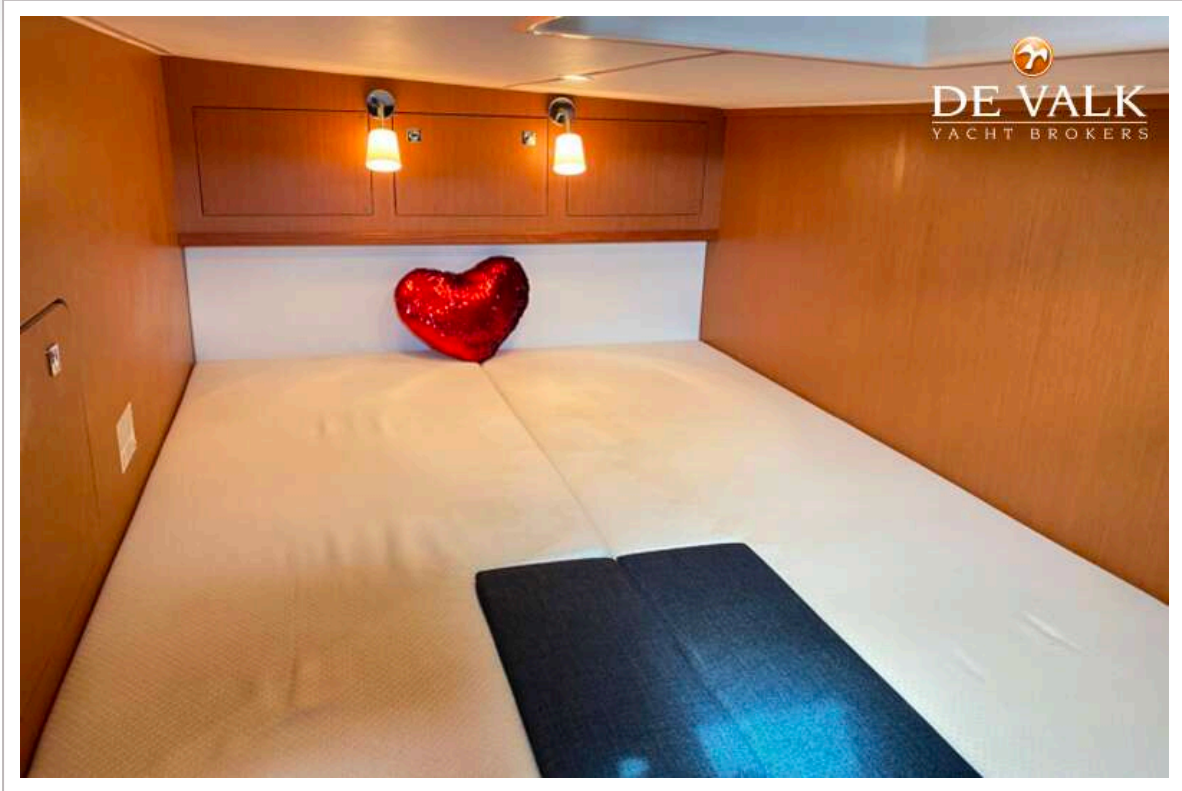

BAVARIA 32 SPORT