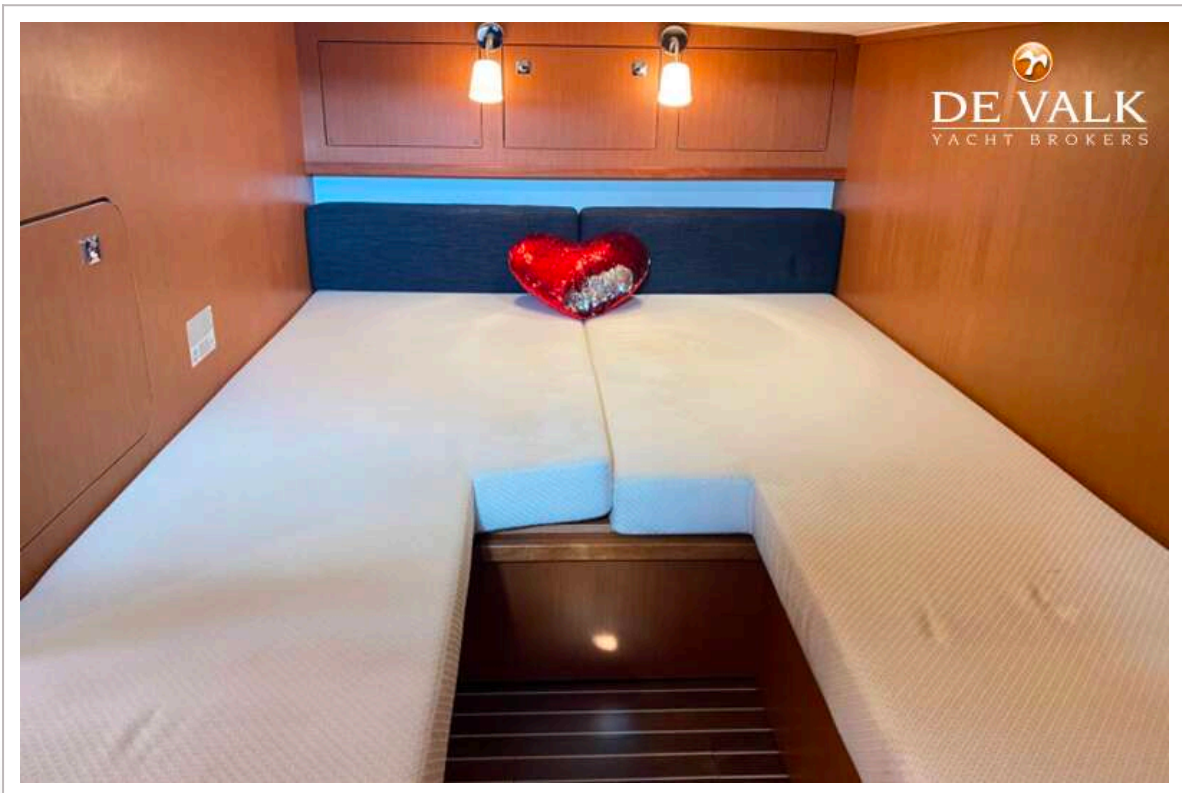

BAVARIA 32 SPORT