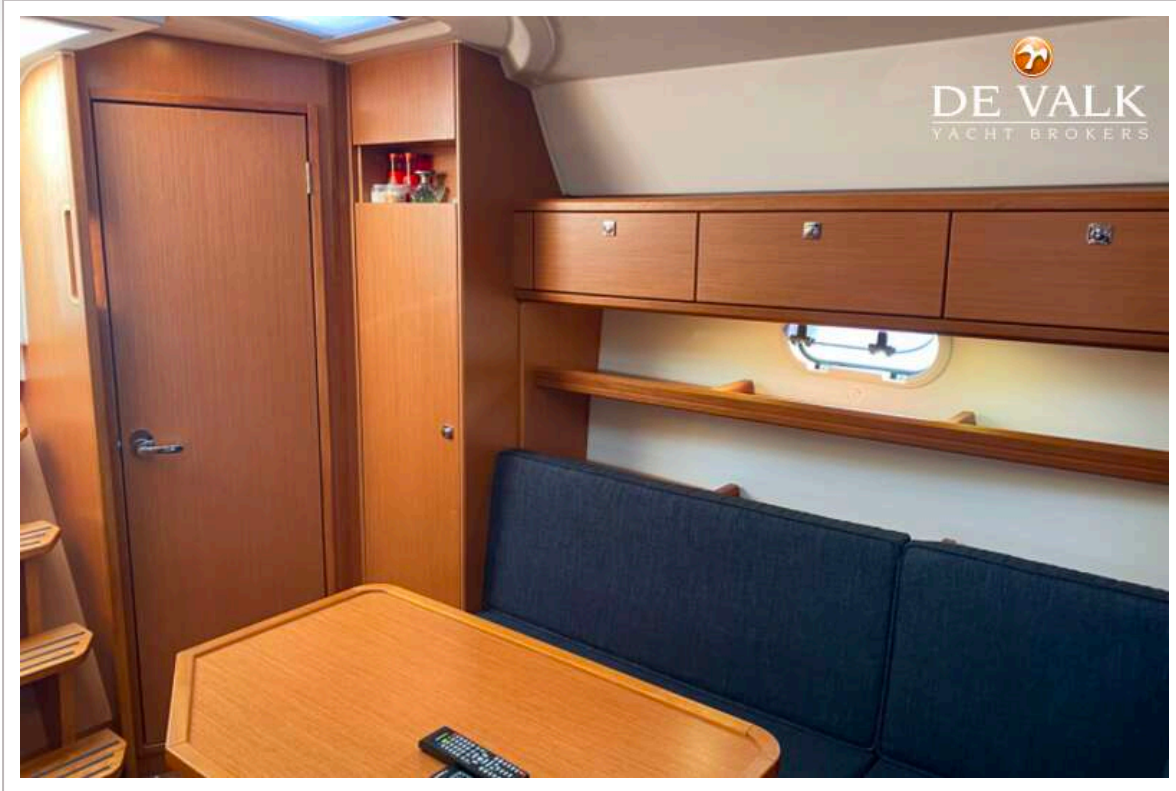

BAVARIA 32 SPORT